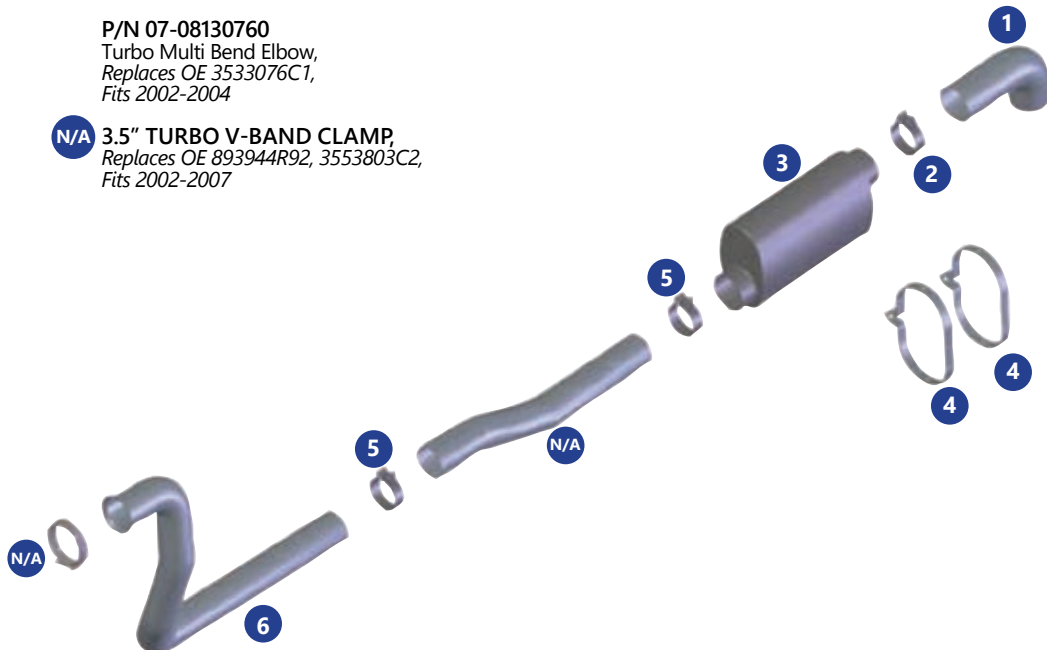

AFTERMARKET COLLISION PARTS

EXHAUST PARTS FOR INTERNATIONAL 4300, DT, 2002-2006

- **1** P/N 09-0801405
  Outlet Pipe 4" Muffler, Replaces OE 3539083C1, Fits 2002-2006
- **2** P/N 09-0800050
  4" Stainless Steel, Non-Polished Flat Band Clamp, Replaces OE 2015639C1
- **3** P/N 07-080201
  3.5" I.D. x 4" Dia. Muffler, Replaces OE 2018471C1
- **4** P/N 07-08451100
  Muffler Mounting Clamp, Replaces OE 2505110C1, Fits Muffler 07-080201
- **5** P/N 09-0800070
  3.5" Stainless Steel Flat Band Clamp, Replaces OE 583977C91
- **N/A** INTERMEDIATE PIPE
  Replaces OE 3538939C1, Fits 2002-2007
- **6** P/N 07-08126060
  Turbo Multi Bend Elbow, Replaces OE 3582606C2, Fits 2005-2007
- P/N 07-08130760
  Turbo Multi Bend Elbow, Replaces OE 3533076C1, Fits 2002-2004
- **N/A** 3.5" TURBO V-BAND CLAMP,
  Replaces OE 893944R92, 3553803C2, Fits 2002-2007

***Prices are subject to change without notice.

****High Quality Aftermarket Replacement Part (Not OEM Parts).

All items represented are aftermarket replacement parts. If you require OEM parts, please contact your nearest authorized International dealer. Four State Trucks is not affiliated with Navistar.