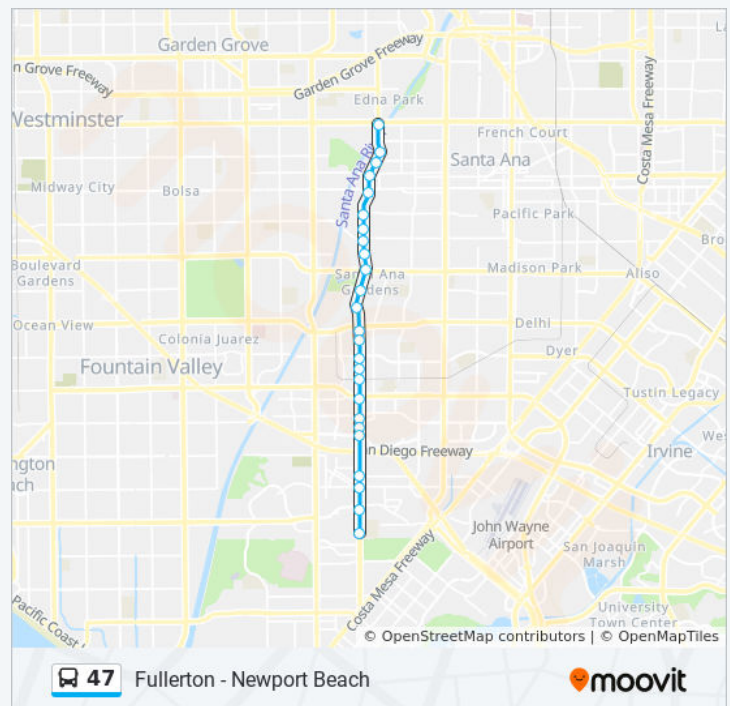

Fairview-5th501 N Fairview St, Santa Ana

Fairview-Civic Center811 N Fairview St, Santa Ana

Fairview-Westminster2409 W 17th St, Orange

47 bus Time Schedule

Fairview and Westminster - Santa Ana Route

Timetable:

Sunday	Not Operational
Monday	3:08 PM - 3:22 PM
Tuesday	3:08 PM - 3:22 PM
Wednesday	3:08 PM - 3:22 PM
Thursday	3:08 PM - 3:22 PM
Friday	3:08 PM - 3:22 PM
Saturday	Not Operational

47 bus Info

Direction: Fairview and Westminster - Santa Ana

Stops: 24

Trip Duration: 40 min

Line Summary:

Direction: Fullerton Transp Center

102 stops

[VIEW LINE SCHEDULE](#)

- Oceanfront-Palm Dock 1
- Balboa-Palm500 E Balboa Bl, Newport Beach
- Balboa-Coronado212 E Balboa Bl, Newport Beach
- Balboa-Island504 Balboa Bl, Newport Beach
- Balboa-8thWest Balboa Boulevard, Newport Beach
- Balboa-12th1204 W Balboa Bl, Newport Beach
- Balboa-16th1527 W Balboa Bl, Newport Beach
- Balboa-20th20th Street, Newport Beach
- Balboa-23rdNewport Boulevard, Newport Beach
- Balboa-23rd129 24th St, Newport Beach
- Balboa-28thWest Balboa Boulevard, Newport Beach
- Balboa-32nd205 32nd St, Newport Beach
- Balboa-35th202 35th St, Newport Beach
- Balboa-38th38th Street, Newport Beach
- Balboa-41st203 41st St, Newport Beach
- Balboa-River4510 W Balboa Bl, Newport Beach
- Superior-TiconderogaSuperior Avenue, Newport Beach
- Hospital-Superior
- Hospital-PlacentiaMcNeil Lane, Newport Beach
- Placentia-Flagship330 Placentia Av, Newport Beach
- Placentia-Superior1495 Superior Av, Newport Beach
- Placentia-Production1571 Placentia Av, Newport Beach
- Placentia-16th1602 Placentia Av, Costa Mesa
- Placentia-17th1700 Placentia Av, Costa Mesa
- Placentia-18th794 W 18th St, Costa Mesa
- Placentia-19th1870 Placentia Av, Costa Mesa

47 bus Info

Direction: Fullerton Transp Center

Stops: 102

Trip Duration: 106 min

Line Summary:

Placentia-20th1998 Placentia Av, Costa Mesa

Placentia-Victoria2139 Placentia Av, Costa Mesa

Wilson-Placentia787 W Wilson St, Costa Mesa