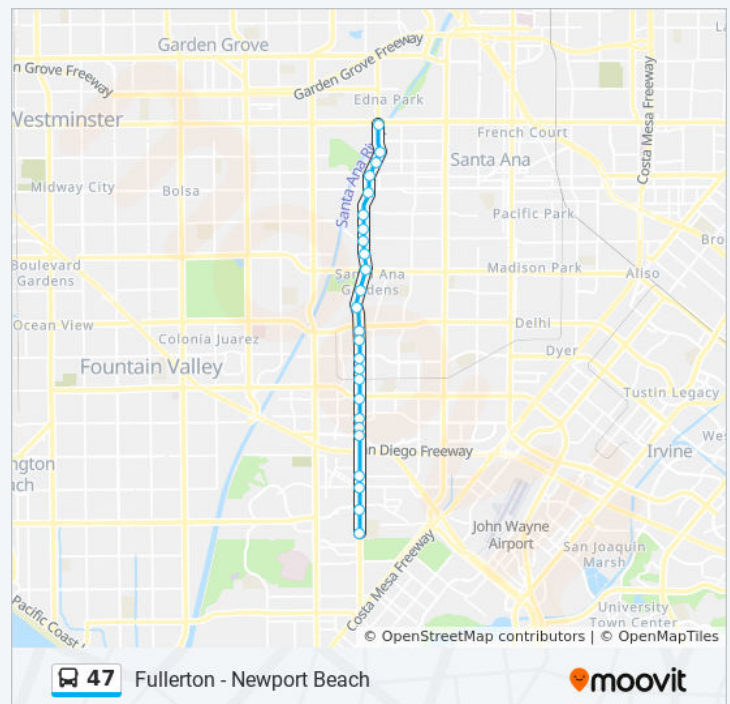

Haster-Tiller104 W Tiller Av, Orange

47 bus Time Schedule

Newport Beach - Balboa and 23rd Route Timetable:

Sunday	4:55 AM - 9:00 PM
Monday	4:45 AM - 7:15 PM
Tuesday	4:45 AM - 7:15 PM
Wednesday	4:45 AM - 7:15 PM
Thursday	4:45 AM - 7:15 PM
Friday	4:45 AM - 7:15 PM
Saturday	4:55 AM - 9:00 PM

47 bus Info

Direction: Newport Beach - Balboa and 23rd

Stops: 95

Trip Duration: 99 min

Line Summary:

Chapman-Haster

Chapman-JettyChapman Avenue, Orange

Chapman-Lewis4050 W Chapman Av, Orange