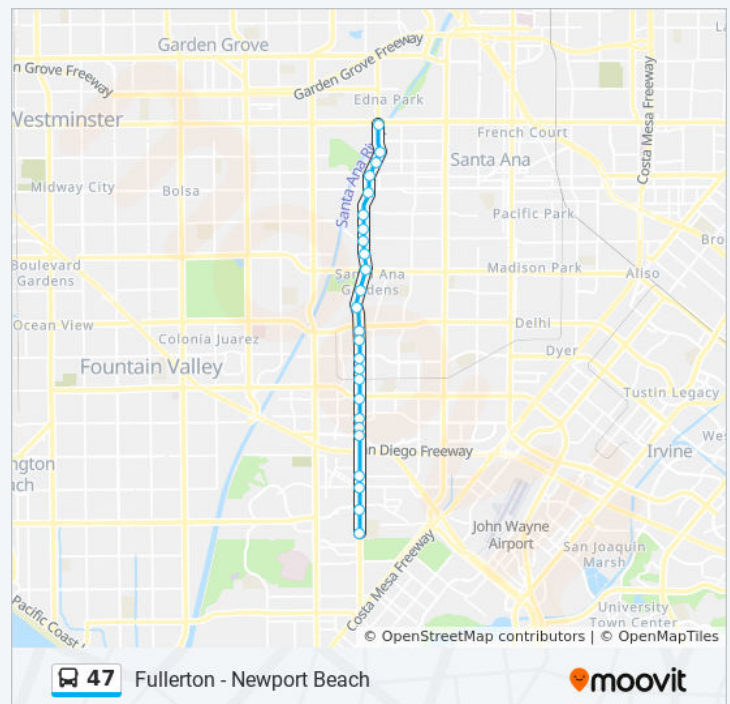

Stops: 24

Trip Duration: 40 min

Line Summary:

Direction: Fullerton Transp Center

102 stops

[VIEW LINE SCHEDULE](#)

- Oceanfront-Palm Dock 1
- Balboa-Palm500 E Balboa Bl, Newport Beach
- Balboa-Coronado212 E Balboa Bl, Newport Beach
- Balboa-Island504 Balboa Bl, Newport Beach
- Balboa-8thWest Balboa Boulevard, Newport Beach
- Balboa-12th1204 W Balboa Bl, Newport Beach
- Balboa-16th1527 W Balboa Bl, Newport Beach
- Balboa-20th20th Street, Newport Beach
- Balboa-23rdNewport Boulevard, Newport Beach
- Balboa-23rd129 24th St, Newport Beach
- Balboa-28thWest Balboa Boulevard, Newport Beach
- Balboa-32nd205 32nd St, Newport Beach
- Balboa-35th202 35th St, Newport Beach
- Balboa-38th38th Street, Newport Beach
- Balboa-41st203 41st St, Newport Beach
- Balboa-River4510 W Balboa Bl, Newport Beach
- Superior-TiconderogaSuperior Avenue, Newport Beach
- Hospital-Superior
- Hospital-PlacentiaMcNeil Lane, Newport Beach
- Placentia-Flagship330 Placentia Av, Newport Beach
- Placentia-Superior1495 Superior Av, Newport Beach
- Placentia-Production1571 Placentia Av, Newport Beach
- Placentia-16th1602 Placentia Av, Costa Mesa
- Placentia-17th1700 Placentia Av, Costa Mesa
- Placentia-18th794 W 18th St, Costa Mesa
- Placentia-19th1870 Placentia Av, Costa Mesa

47 bus Info

Direction: Fullerton Transp Center

Stops: 102

Trip Duration: 106 min

Line Summary:

Placentia-20th1998 Placentia Av, Costa Mesa

Placentia-Victoria2139 Placentia Av, Costa Mesa

Wilson-Placentia787 W Wilson St, Costa Mesa

Wilson-Pomona723 W Wilson St, Costa Mesa

Wilson-Anaheim599 W Wilson St, Costa Mesa

Wilson-Harbor531 W Wilson St, Costa Mesa

Wilson-Harbor2300 Harbor Bl, Costa Mesa

Wilson-Colgate2252 Colgate Dr, Costa Mesa

Fairview-Wilson2252 Fairview Rd, Costa Mesa

Fairview-Yorktown194 Yorktown Ln, Costa Mesa

Fairview-Fair

Fairview-Merrimac201 Hanover Dr, Costa Mesa

Fairview-Arlington

Fairview-El

Camino1199 El Camino Dr, Costa Mesa