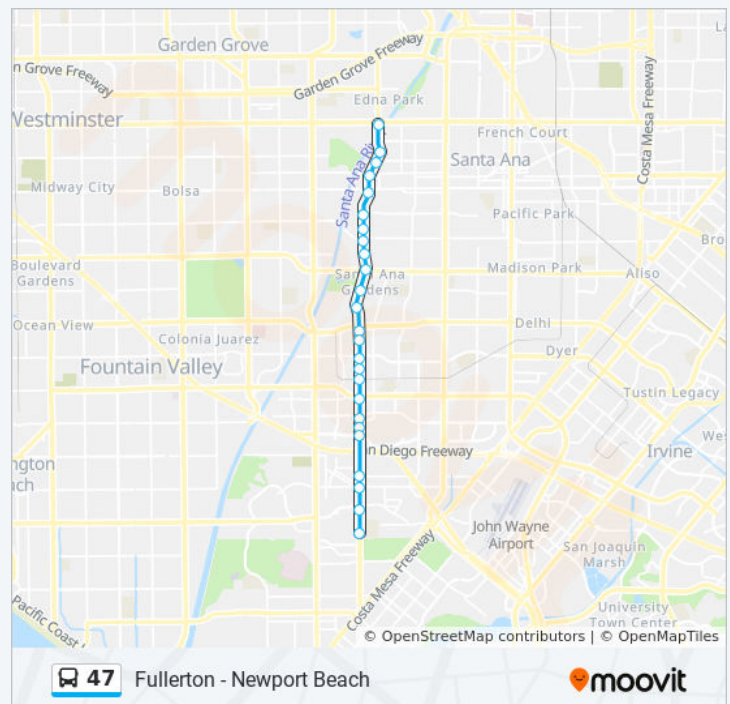

Placentia-19th 1870 Placentia Av, Costa Mesa

47 bus Time Schedule

Fullerton Transportation Center Route Timetable:

Sunday	4:57 AM - 9:27 PM
Monday	3:57 AM - 10:17 PM
Tuesday	3:57 AM - 10:17 PM
Wednesday	3:57 AM - 10:17 PM
Thursday	3:57 AM - 10:17 PM
Friday	3:57 AM - 10:17 PM
Saturday	4:57 AM - 9:27 PM

47 bus Info

Direction: Fullerton Transportation Center

Stops: 102

Trip Duration: 101 min

Line Summary:

Placentia-20th1998 Placentia Av, Costa Mesa

Placentia-Victoria2139 Placentia Av, Costa Mesa

Victoria-Placentia2135 Wallace Av, Costa Mesa

Victoria-Pomona687 Victoria St, Costa Mesa

Victoria-Maple579 Victoria Street, Costa Mesa

Harbor-Victoria2180 Harbor Bl, Costa Mesa

Wilson-Harbor2300 Harbor Bl, Costa Mesa

Wilson-Colgate2252 Colgate Dr, Costa Mesa