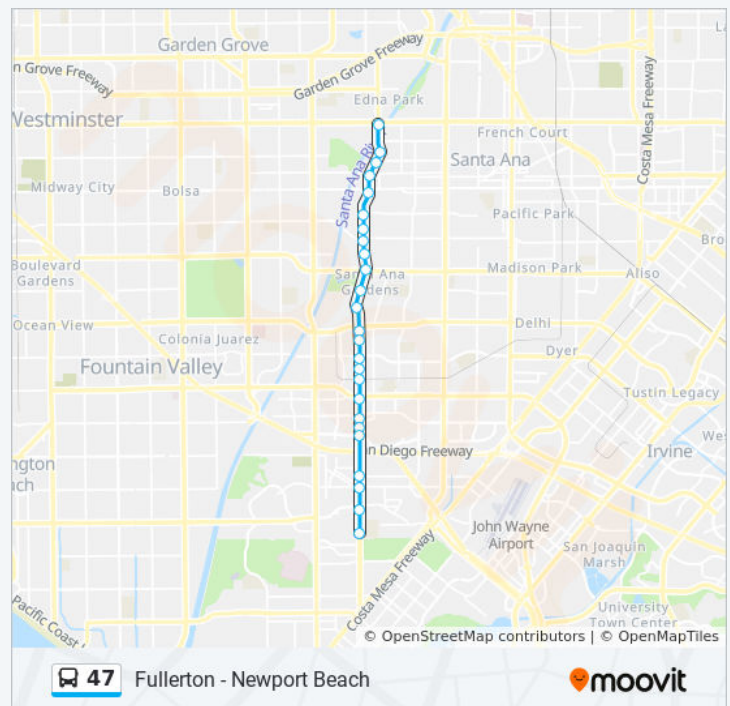

Haster-Tiller104 W Tiller Av, Orange

47 bus Time Schedule

Newport Beach - Oceanfront and Palm Route

Timetable:

Sunday	5:25 AM - 8:20 PM
Monday	4:41 AM - 10:01 PM
Tuesday	4:41 AM - 10:01 PM
Wednesday	4:41 AM - 10:01 PM
Thursday	4:41 AM - 10:01 PM
Friday	4:41 AM - 10:01 PM
Saturday	5:25 AM - 8:20 PM

47 bus Info

Direction: Newport Beach - Oceanfront and Palm

Stops: 106

Trip Duration: 109 min

Line Summary:

Chapman-Haster

Chapman-JettyChapman Avenue, Orange

Chapman-Lewis4050 W Chapman Av, Orange