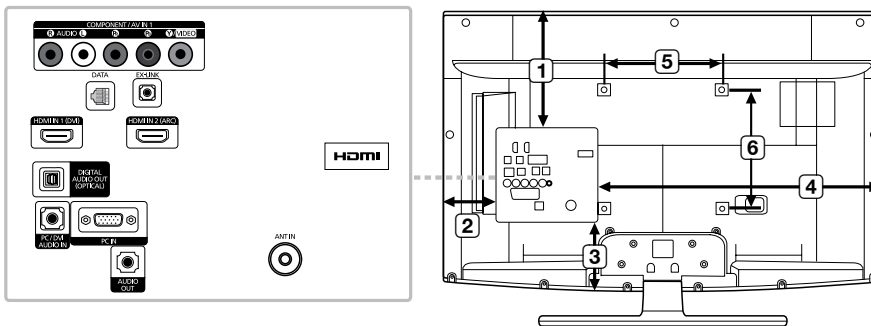

HG26NA477PF
 HG32NA477PF
 HG40NA577LF

477 / 577 SERIES

DIMENSIONS - 32"

HG32NA477 Front view / Side view

(Unit: inches)

1	2	3	4	5	6	7	8
29.3	27.5	15.5	16.5	18.3	20.6	3.7	7.5

HG32NA477 Jack Panel detail / Rear view