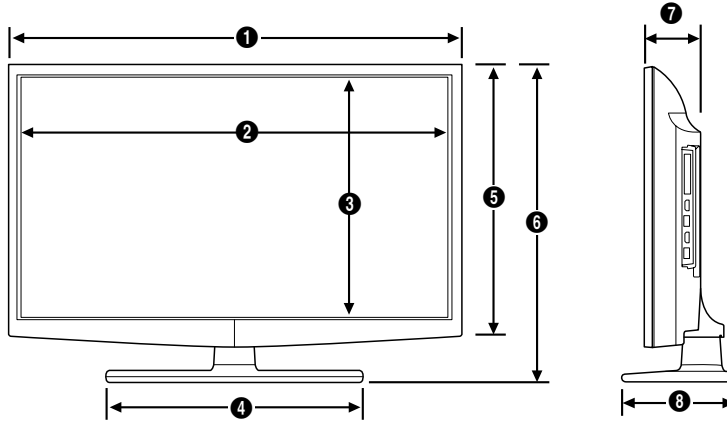

HG26NA477PF
 HG32NA477PF
 HG40NA577LF

477 / 577 SERIES

DIMENSIONS - 32"

HG32NA477 Front view / Side view

(Unit: inches)

1	2	3	4	5	6	7	8
29.3	27.5	15.5	16.5	18.3	20.6	3.7	7.5

HG32NA477 Jack Panel detail / Rear view