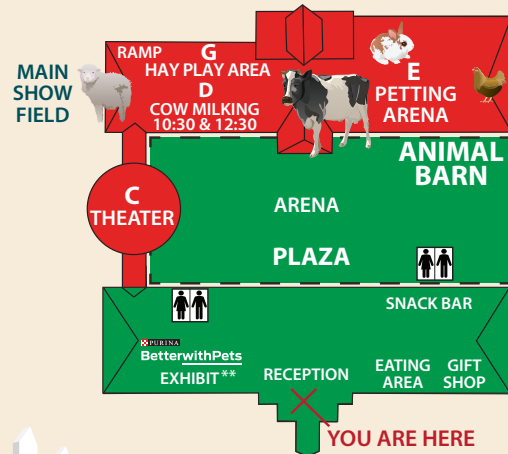

VISITOR CENTER MAP
Daily Hours: 9:30 a.m. - 3:30 p.m.
www.purinafarms.com

**A - MAIN PARKING LOT
WAGON RIDES
11:00 - 2:00**

Dogs are welcome in the green-shaded areas, but are not allowed in the red shaded areas.
Please ask a Purina Farms Guest Representative for a copy of our Visiting Pet Guidelines.