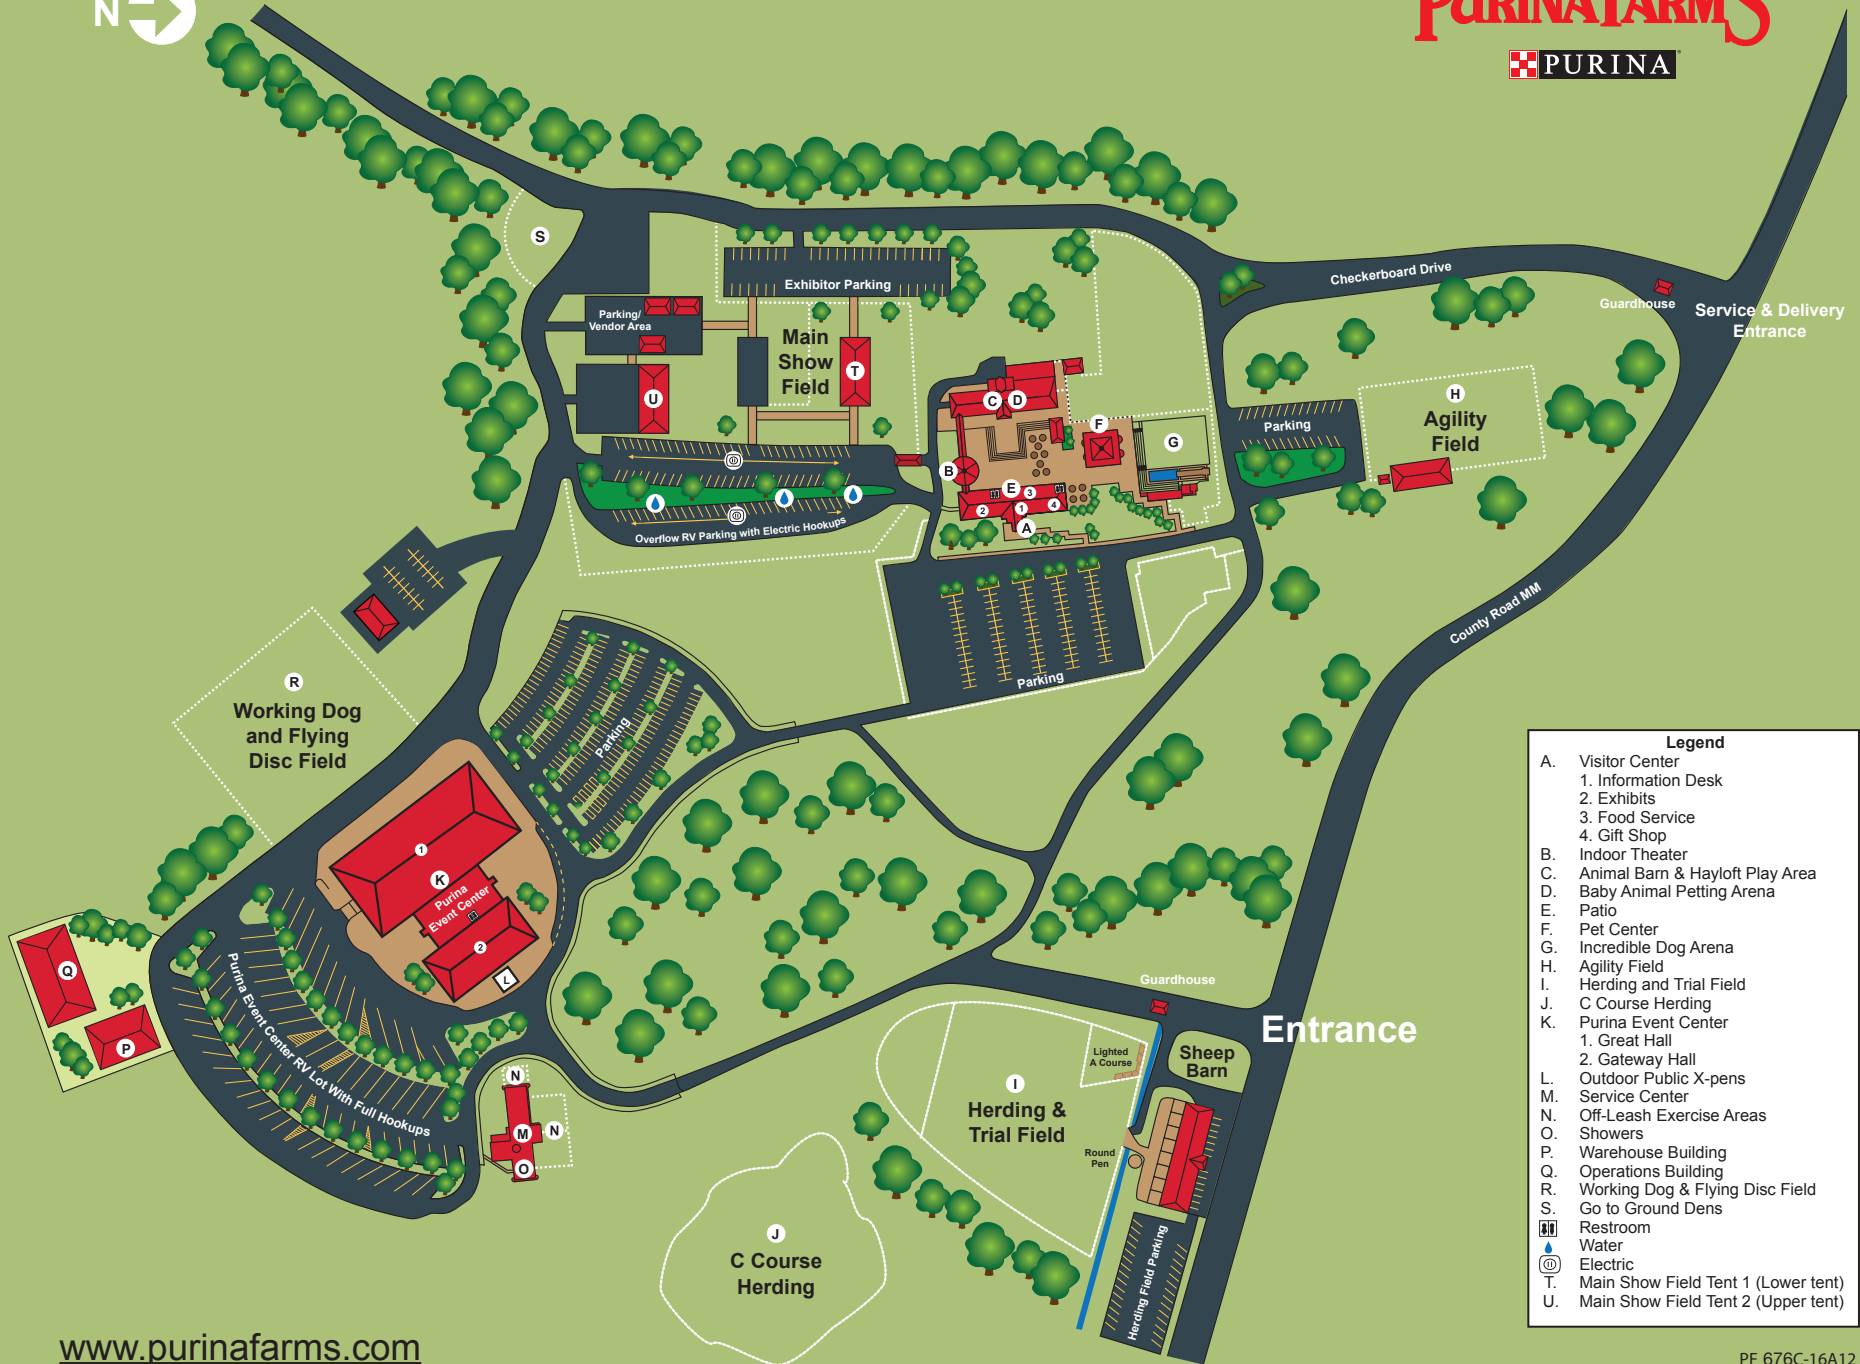

Daily Activity Schedule

11 a.m.–2 p.m.	Wagon Rides (Main Parking Lot)	A
Ongoing	Better With Pets Exhibit**	B
Ongoing	Theater	C
10:30 & 12:30	Cow Milking (Animal Barn)	D
Ongoing	Petting Arena (Animal Barn)	E
11 a.m. & 1 p.m.	Canine Performances (Incredible Dog Arena) * An additional 3 p.m. show on the weekends and during the week from Memorial Day - Labor Day	F
Ongoing	Hay Play Area (Animal Barn)	G

- Legend**
- A. Visitor Center
 - 1. Information Desk
 - 2. Exhibits
 - 3. Food Service
 - 4. Gift Shop
 - B. Indoor Theater
 - C. Animal Barn & Hayloft Play Area
 - D. Baby Animal Petting Arena
 - E. Patio
 - F. Pet Center
 - G. Incredible Dog Arena
 - H. Agility Field
 - I. Herding and Trial Field
 - J. C Course Herding
 - K. Purina Event Center
 - 1. Great Hall
 - 2. Gateway Hall
 - L. Outdoor Public X-pens
 - M. Service Center
 - N. Off-Leash Exercise Areas
 - O. Showers
 - P. Warehouse Building
 - Q. Operations Building
 - R. Working Dog & Flying Disc Field
 - S. Go to Ground Dens
 - Restroom
 - Water
 - Electric
 - T. Main Show Field Tent 1 (Lower tent)
 - U. Main Show Field Tent 2 (Upper tent)