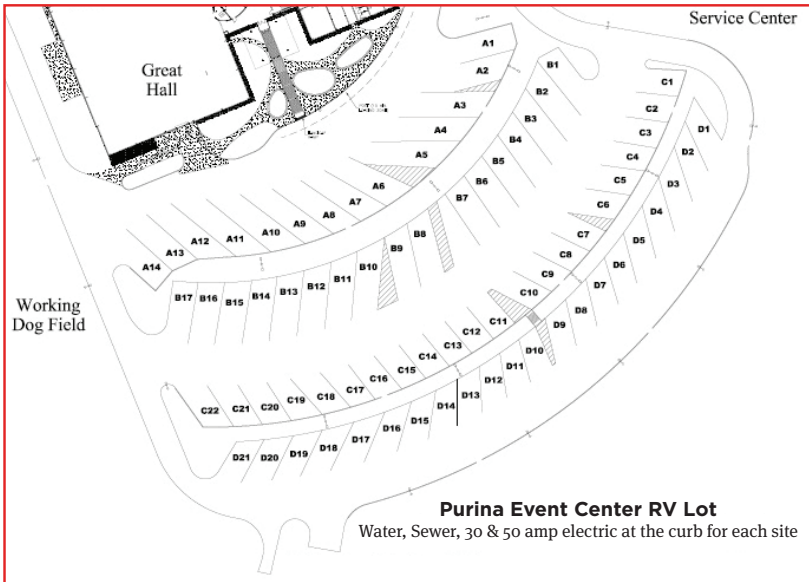

PURINA FARMS™

DINING NEAR PURINA FARMS

Hawthorne Inn
123 Front St.
Labadie, MO 63055
(636) 451-0004

Labadie Market
120 Front St.
Labadie, MO 63055
(636) 742-2268

Pacific Brew Haus
220 S 1st St.
Pacific, MO 63069
(636) 257-2650

El Agave
109 Lamar Parkway
Pacific, MO 63069
(636) 257-2999

D'Angelos Pizza
101 East Union St.
Pacific, MO 63069
(636) 257-4466

Super Smokers BBQ
601 Stockell Dr.
Eureka, MO 63025
(636) 938-9742

Joe Bocardis
128 Bocardis Lane
Eureka, MO 63025
(636) 938-6100

Poor Richards
108 Hilltop Village Center Dr.
Suite A, Eureka, MO 63025
(636) 938-4666

John G's Bier Deck
107 West Main St.
Washington, MO 63090
(636) 432-1337

Los Cabos
1451 High St. Suite 111
Washington, MO 63090
(636) 239-6446

Colton's Steakhouse & Grill
1635 Aroy Dr.
Washington, MO 63090
(636) 432-0006

Benedetto's Italian Restaurant
16721 Main St.
Wildwood, MO 63040
(636) 821-3535

Table Three
16765 Main St.
Wildwood, MO 63040
(636) 458-4333

Thai Bistro
2436 Taylor Rd.
Wildwood, MO 63040
(636) 821-3006

Sunny Street Café
2480 Taylor Rd.
Wildwood, MO 63040
(636) 273-4070

Llewelyn's Irish Pub
2490 Taylor Rd.
Wildwood, MO 63040
(636) 821-3000

El Maguay
2408 Taylor Rd.
Wildwood, MO 63040
(636) 273-6212

Old Dutch Tavern
227 Elm St.
Washington, MO 63090
(636) 390-4400

Sugarfire Smoke House
512 W Front St.
Washington MO 63090
(636) 432-5550

Marquarts Landing Inc.
300 W Front St.
Washington, MO 63090
(636) 239-3229

El Ranchito
501 E. Main St.
Union, MO 63084
(636) 583-8990

FAST-FOOD RESTAURANTS:

Subway
[Pacific, MO - (636) 257-4106 or (636) 271-3330]

KFC
[Pacific, MO]

Pizza Hut
[Pacific, MO - (636) 257-6404]

McDonald's
[Pacific, MO]

Domino's
[Villa Ridge, MO - (636) 742-3030]

Burger King
[Villa Ridge, MO]

Lion's Choice
[Eureka, MO]

Imo's Pizza
[Eureka, MO - (636) 587-3939]