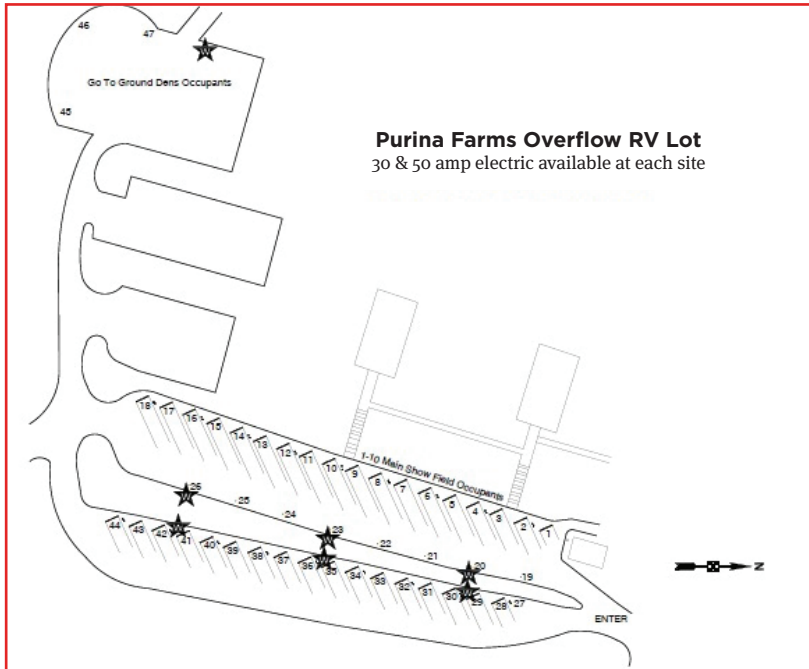

PURINA FARMS™

DINING NEAR PURINA FARMS

Hawthorne Inn
123 Front St.
Labadie, MO 63055
(636) 451-0004

Labadie Market
120 Front St.
Labadie, MO 63055
(636) 742-2268

Pacific Brew Haus
220 S 1st St.
Pacific, MO 63069
(636) 257-2650

El Agave
109 Lamar Parkway
Pacific, MO 63069
(636) 257-2999

D'Angelos Pizza
101 East Union St.
Pacific, MO 63069
(636) 257-4466

Super Smokers BBQ
601 Stockell Dr.
Eureka, MO 63025
(636) 938-9742

Joe Bocardis
128 Bocardis Lane
Eureka, MO 63025
(636) 938-6100

Poor Richards
108 Hilltop Village Center Dr.
Suite A, Eureka, MO 63025
(636) 938-4666

John G's Bier Deck
107 West Main St.
Washington, MO 63090
(636) 432-1337

Los Cabos
1451 High St. Suite 111
Washington, MO 63090
(636) 239-6446

Colton's Steakhouse & Grill
1635 Aroy Dr.
Washington, MO 63090
(636) 432-0006

Benedetto's Italian Restaurant
16721 Main St.
Wildwood, MO 63040
(636) 821-3535

Table Three
16765 Main St.
Wildwood, MO 63040
(636) 458-4333

Thai Bistro
2436 Taylor Rd.
Wildwood, MO 63040
(636) 821-3006

Sunny Street Café
2480 Taylor Rd.
Wildwood, MO 63040
(636) 273-4070

Llewelyn's Irish Pub
2490 Taylor Rd.
Wildwood, MO 63040
(636) 821-3000

El Maguay
2408 Taylor Rd.
Wildwood, MO 63040
(636) 273-6212

Old Dutch Tavern
227 Elm St.
Washington, MO 63090
(636) 390-4400

Sugarfire Smoke House
512 W Front St.
Washington MO 63090
(636) 432-5550

Marquarts Landing Inc.
300 W Front St.
Washington, MO 63090
(636) 239-3229

El Ranchito
501 E. Main St.
Union, MO 63084
(636) 583-8990

FAST-FOOD RESTAURANTS:

Subway
[Pacific, MO - (636) 257-4106 or (636) 271-3330]

KFC
[Pacific, MO]

Pizza Hut
[Pacific, MO - (636) 257-6404]

McDonald's
[Pacific, MO]

Domino's
[Villa Ridge, MO - (636) 742-3030]

Burger King
[Villa Ridge, MO]

Lion's Choice
[Eureka, MO]

Imo's Pizza
[Eureka, MO - (636) 587-3939]