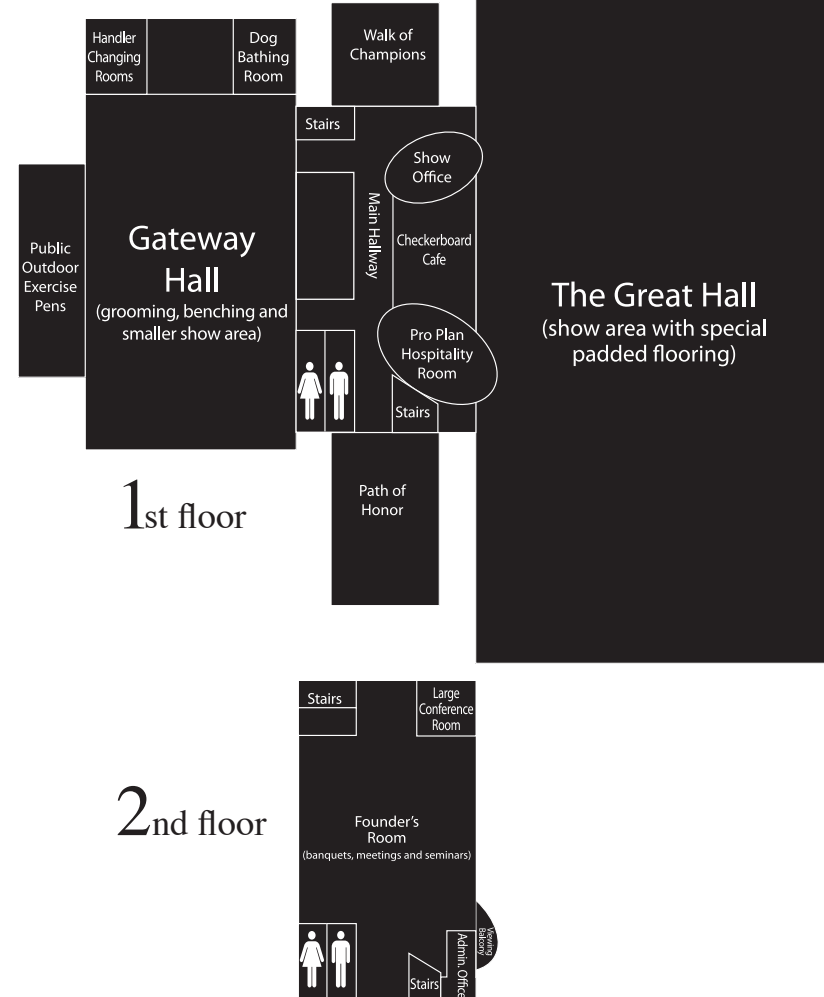

Wal-Mart Supercenter

(636) 587-9836 (9 miles away)
131 Eureka Towne Center Dr,
Eureka, MO 63025

GAS STATIONS

U-Gas

(636) 451-3122
3628 W Osage St
Gray Summit, MO 63039

Moto Mart

(636) 587-7086 (8 miles away)
5695 Fox Creek Road
Pacific, MO 63069

Shell

(636) 938-9111 (11 miles away)
100 Old Towne Dr
Eureka, MO 63025

QuikTrip

(636) 938-1443 (11 miles away)
290 East 4th Street
Eureka, MO 63025

BANKS

Bank of Washington

(636) 451-0062 (2 miles away)
2687 Missouri 100
Gray Summit, MO 63039

U.S. Bank

(800) 872-2657 (11 miles away)
10 Hilltop Village Center Drive
Eureka, MO 63025

Commerce Bank

(800) 453-2265 (11 miles away)
200 East 5th Street
Eureka, MO 63025

MISCELLANEOUS

Golf Cart Rental:

Gateway Golf Cars (636) 272-2278

RV Dealer:

Byerly (800) 878-3325,
M.B. Thomas (800) 392-5655

Automotive Service:

Tri-County Automotive
(800) 773-4881
(Hwy 44 & 100 in Gray Summit, MO)

RV Service: Jimmie Reynolds
(636) 583-2244 (Union, MO)

Towing Company: Sturms Towing
(636) 239-3636 (Washington)

Flowers: Coleman
(636) 271-2436 (Pacific, MO)
or
Hillermann Nursery & Florist
(636) 239-6729

Self-Service Laundromat:

Coin Laundry
113 Lamar Parkway (Pacific, MO)

Taxi Service: Yo Transportation
(636) 234-6360

Gray Summit Post Office

(636) 742-4299
2666 Highway 100
Gray Summit, MO 63039
Hours M - F 8 a.m. - 11 am &
11:30 a.m. - 2:30 p.m.
Closed on Saturdays & Sundays

PURINA® EVENT CENTER