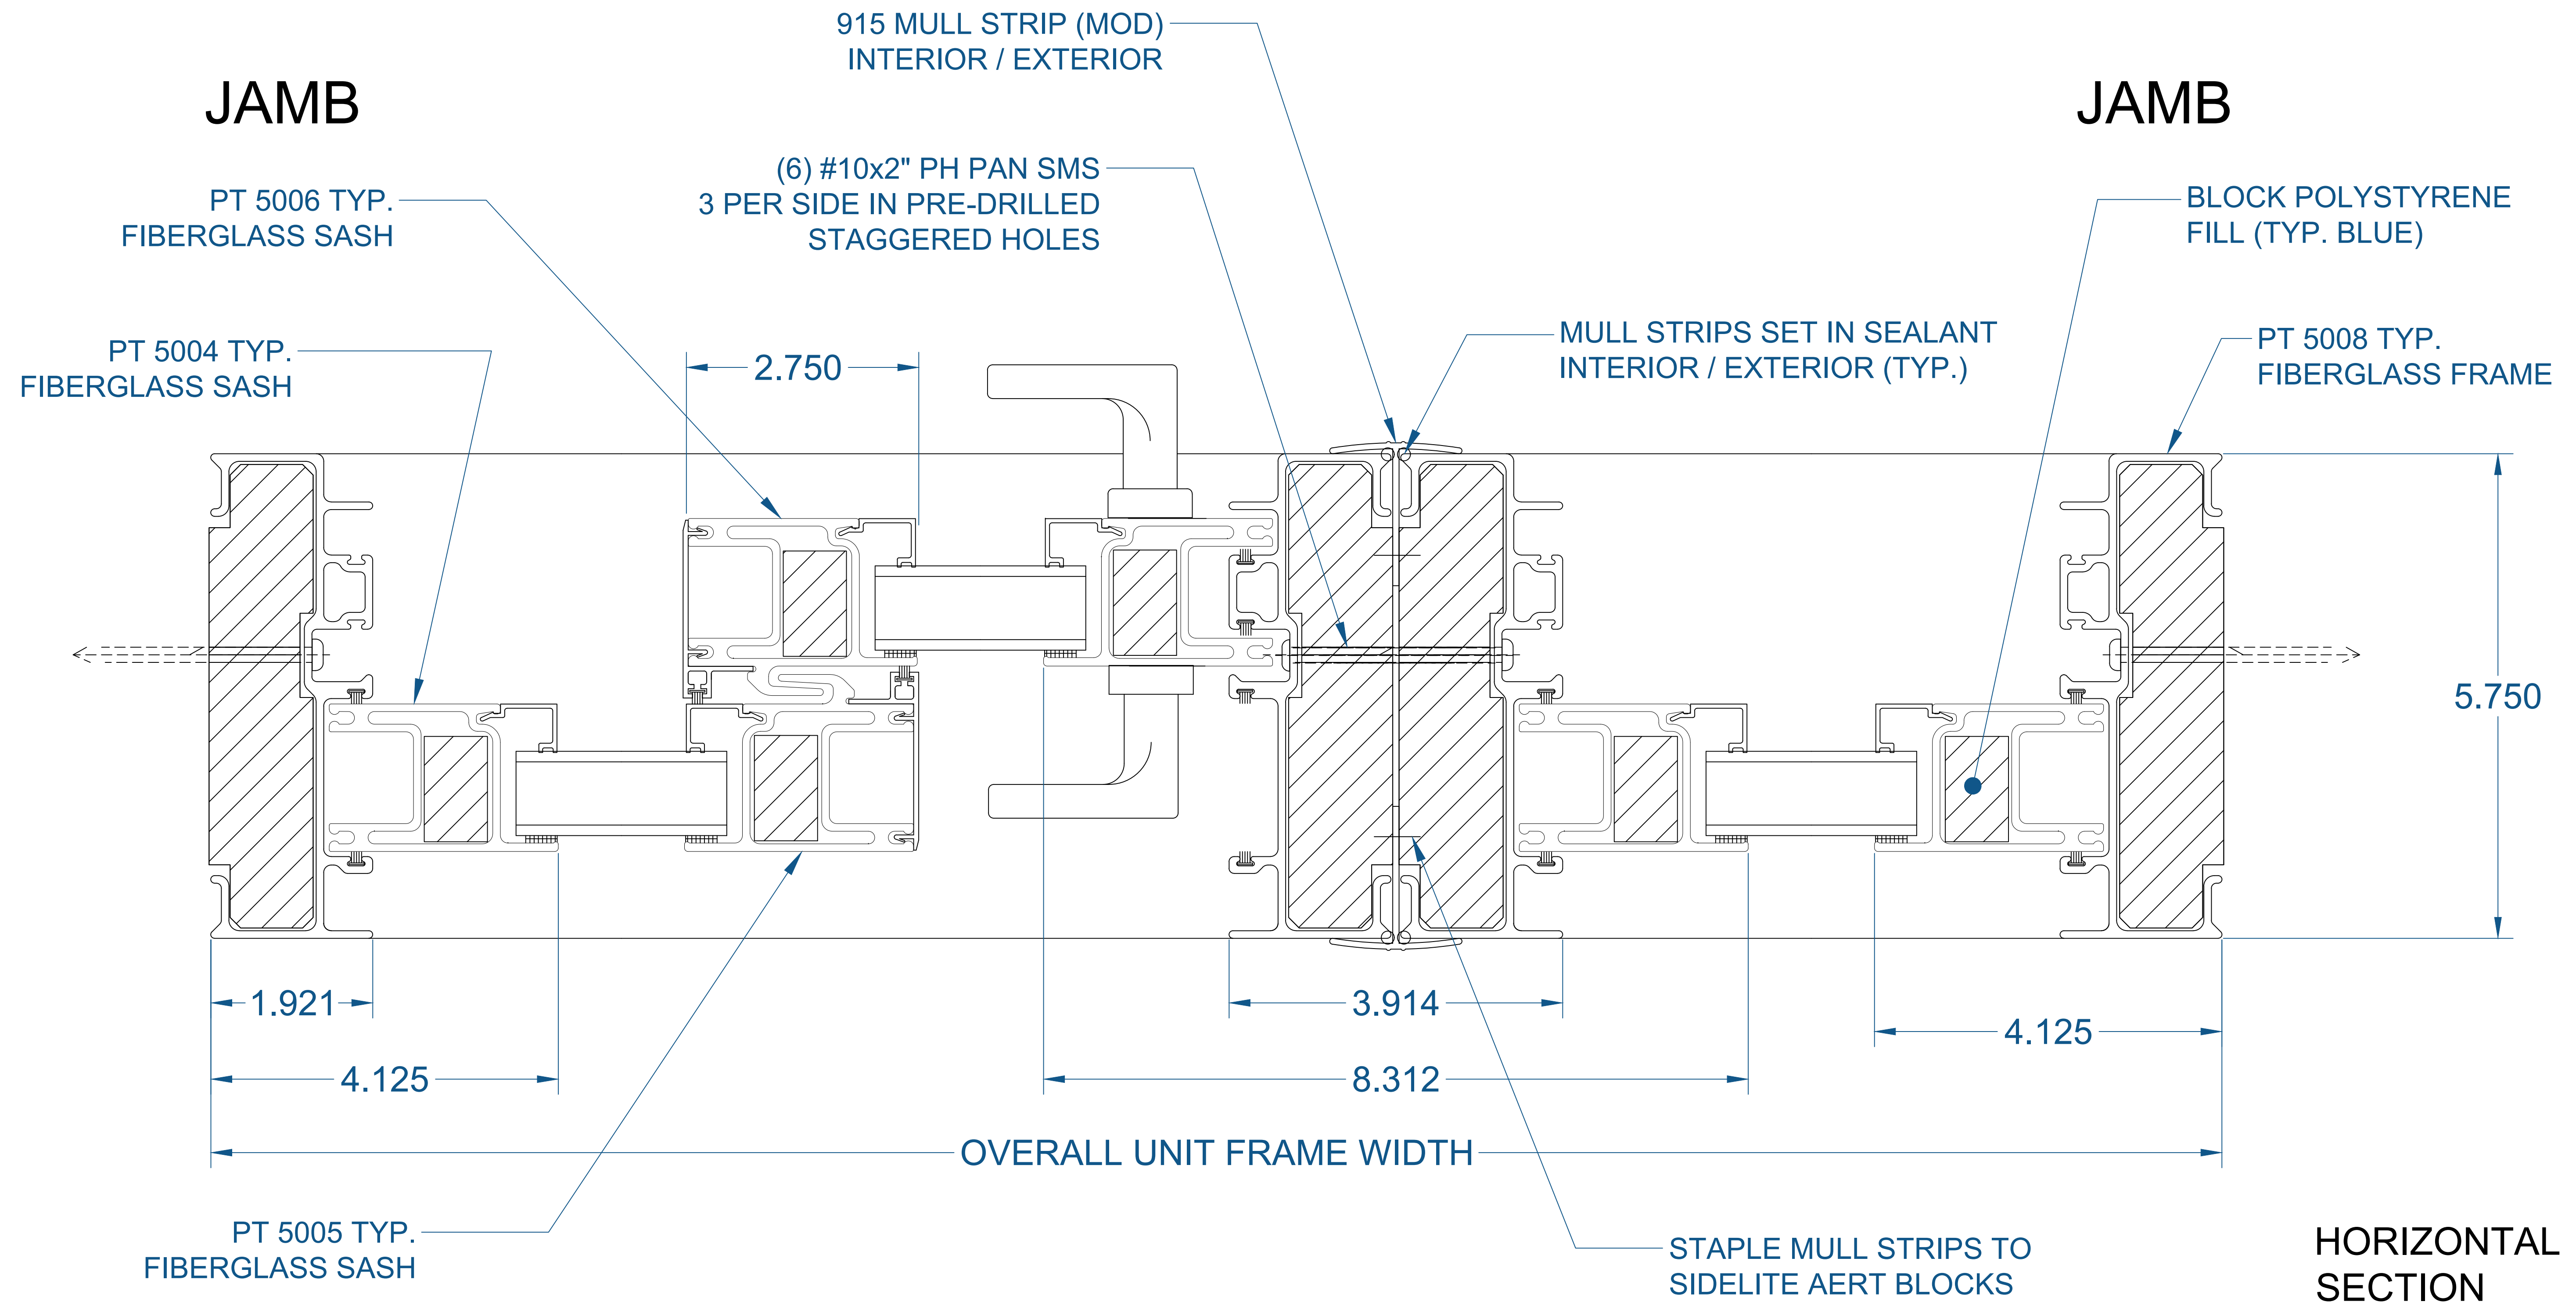

5000 SERIES PATIO DOOR - 3 LITE (MULLED)

(SECTION PROFILE)

5000 SERIES PATIO DOOR
3 WIDE MULLED HORIZONTAL SECTION
VERTICAL SECTION - REF. SHEET PD2.1 (2 LITE)
RH OXO SHOWN (LH OXO OPPOSITE)

SEE PRODUCT SPECIFICATIONS PAGE FOR COMPLETE PRODUCT DESCRIPTION.

SERIES/CONFIGURATION: 5000 SERIES PATIO DOOR		COMFORT LINE LTD. 5500 ENTERPRISE BLVD. TOLEDO, OH 43612 419-729-8520
DRAWING TYPE: DETAIL DOOR PROFILES		
THIS DRAWING IS THE PROPERTY OF COMFORT LINE LTD. DESIGN CONCEPTS AND INFORMATION MAY NOT BE REPRODUCED USED OR DISCLOSED WITHOUT THE WRITTEN PERMISSION OF COMFORT LINE LTD.		
SCALE: 1' - 0" = 1' - 0"		PROJECT: 5000 PATIO DOOR
DATE: 2/13/17		QUOTE: ####
DATE	REVISION	BY
		DRAWN BY: AJL
		SHEET: PD2.3