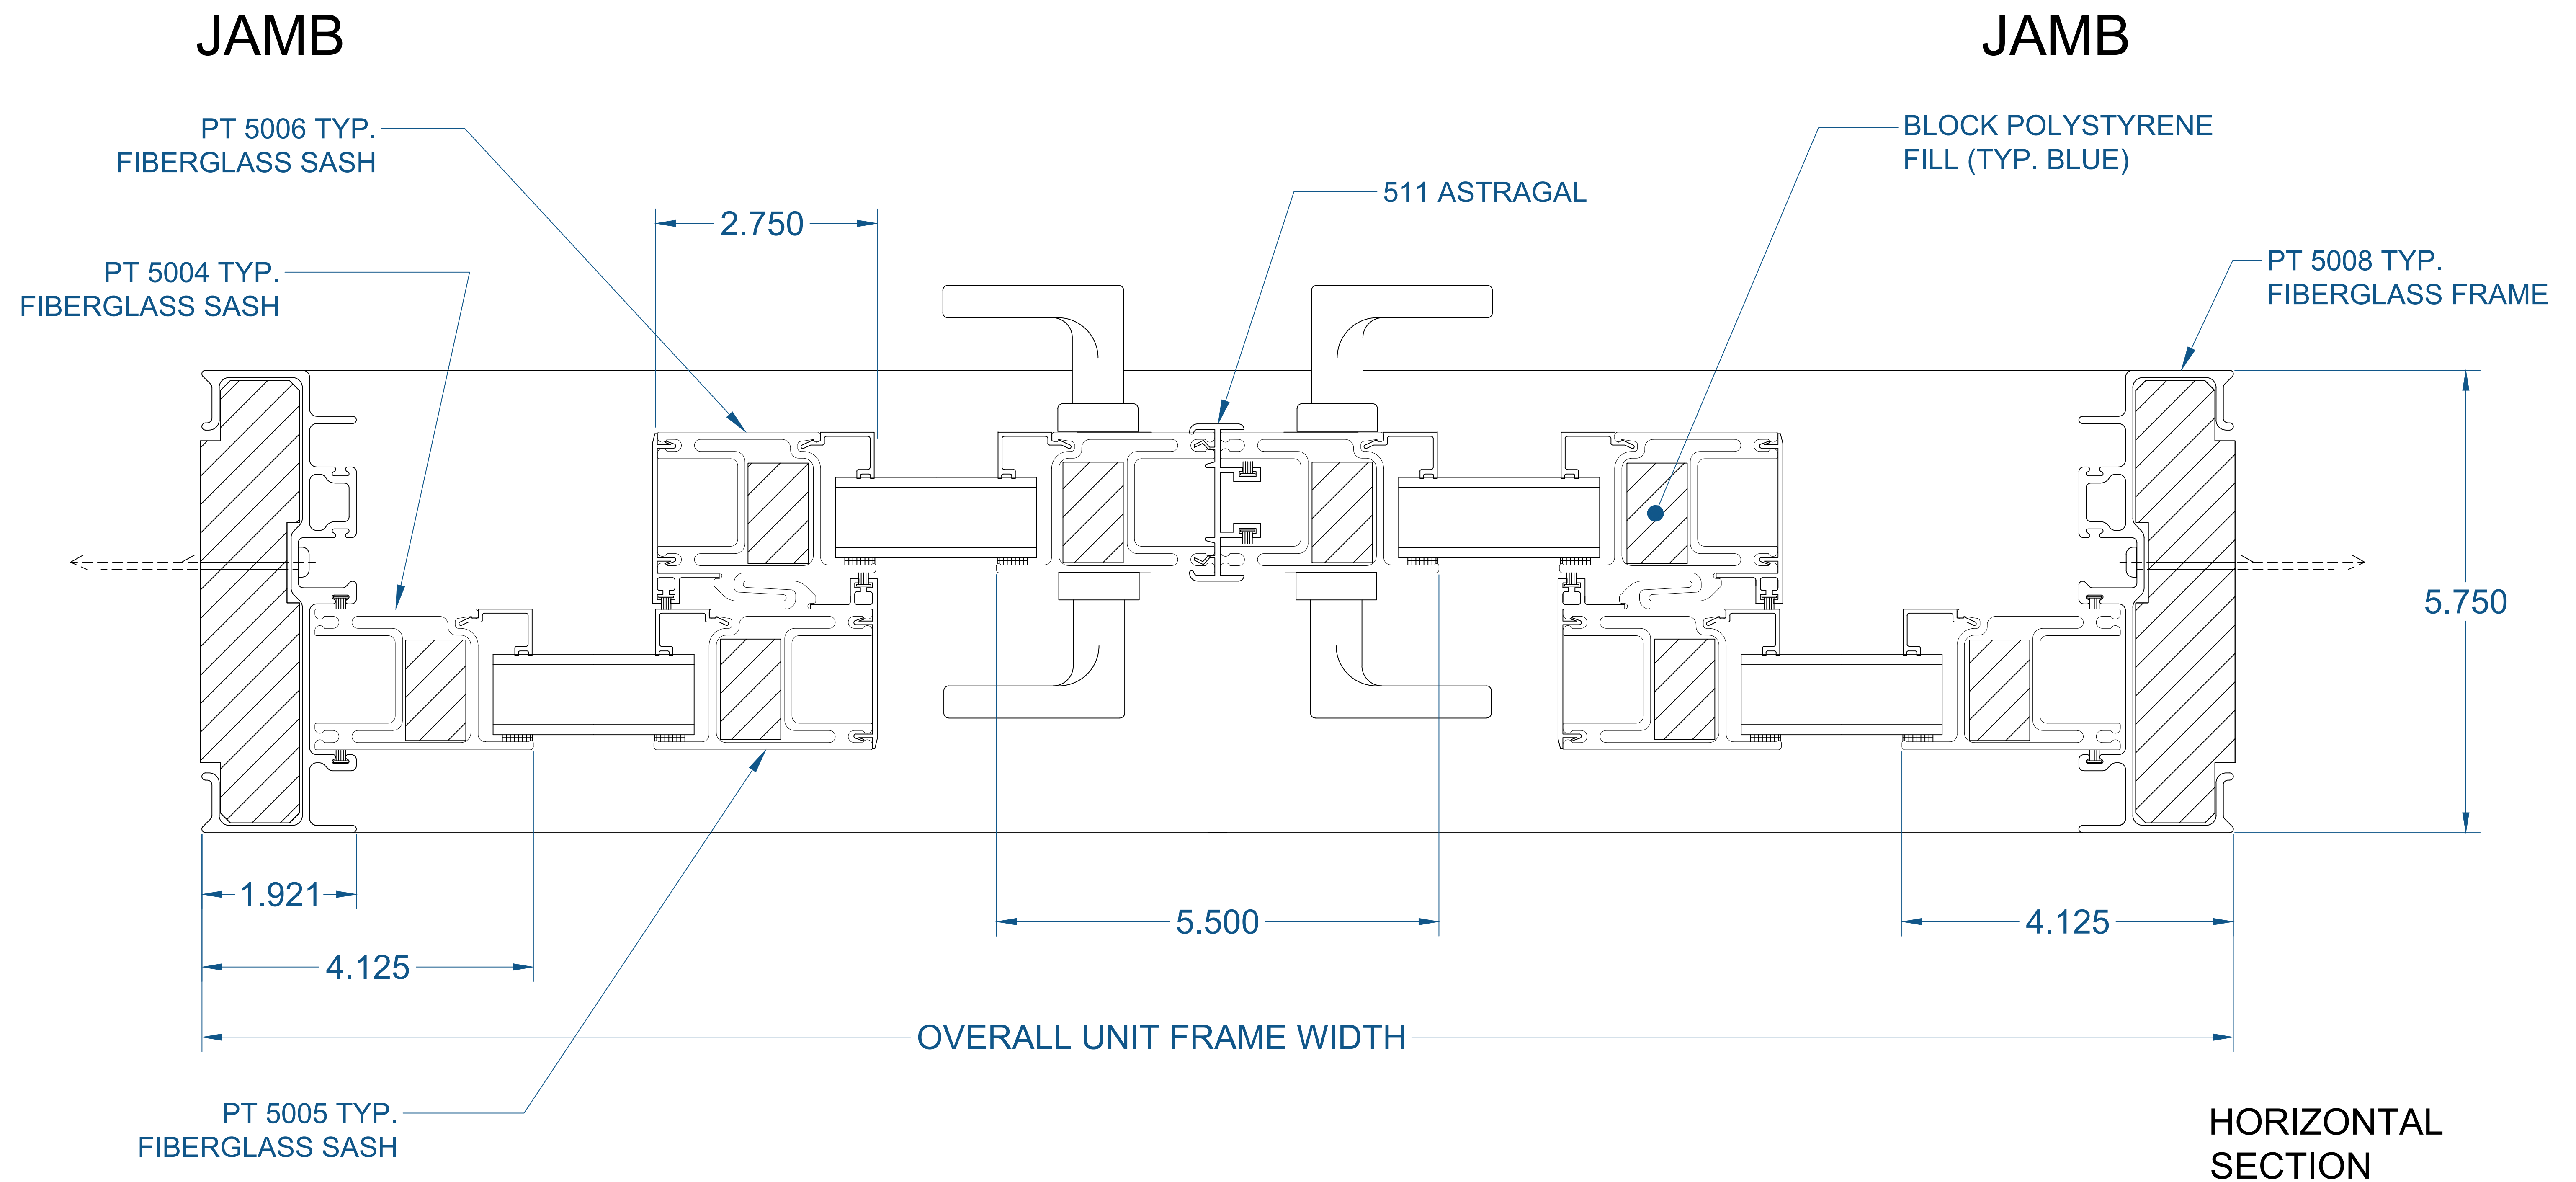

5000 SERIES PATIO DOOR - 4 LITE (CONTINUOUS)

(SECTION PROFILE)

5000 SERIES PATIO DOOR
4 WIDE CONTINUOUS HORIZONTAL SECTION
VERTICAL SECTION - REF. SHEET PD2.1 (2 LITE)
OXXO SHOWN

SEE PRODUCT SPECIFICATIONS PAGE FOR COMPLETE PRODUCT DESCRIPTION.

SERIES/CONFIGURATION: 5000 SERIES PATIO DOOR		FiberFrame™ Comfort Line® FIBERGLASS WINDOWS, PATIO DOORS, SUNROOMS & STOREFRONT	COMFORT LINE LTD. 5500 ENTERPRISE BLVD. TOLEDO, OH 43612 419-729-8520	
DRAWING TYPE: DETAIL DOOR PROFILES			THIS DRAWING IS THE PROPERTY OF COMFORT LINE LTD. DESIGN CONCEPTS AND INFORMATION MAY NOT BE REPRODUCED USED OR DISCLOSED WITHOUT THE WRITTEN PERMISSION OF COMFORT LINE LTD.	
		SCALE: 1' - 0" = 1' - 0"	PROJECT: 5000 PATIO DOOR	
DATE	REVISION	BY	QUOTE: #####	SHEET: PD2.4
			DRAWN BY: AJL