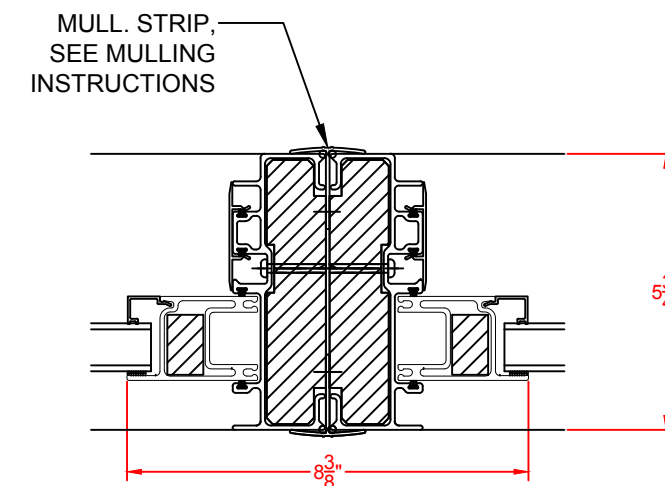

5000 SERIES PATIO DOOR

(SERIES OVERVIEW)

MULL. DETAIL - DOOR / DOOR - TYP.
VERTICAL MULLS