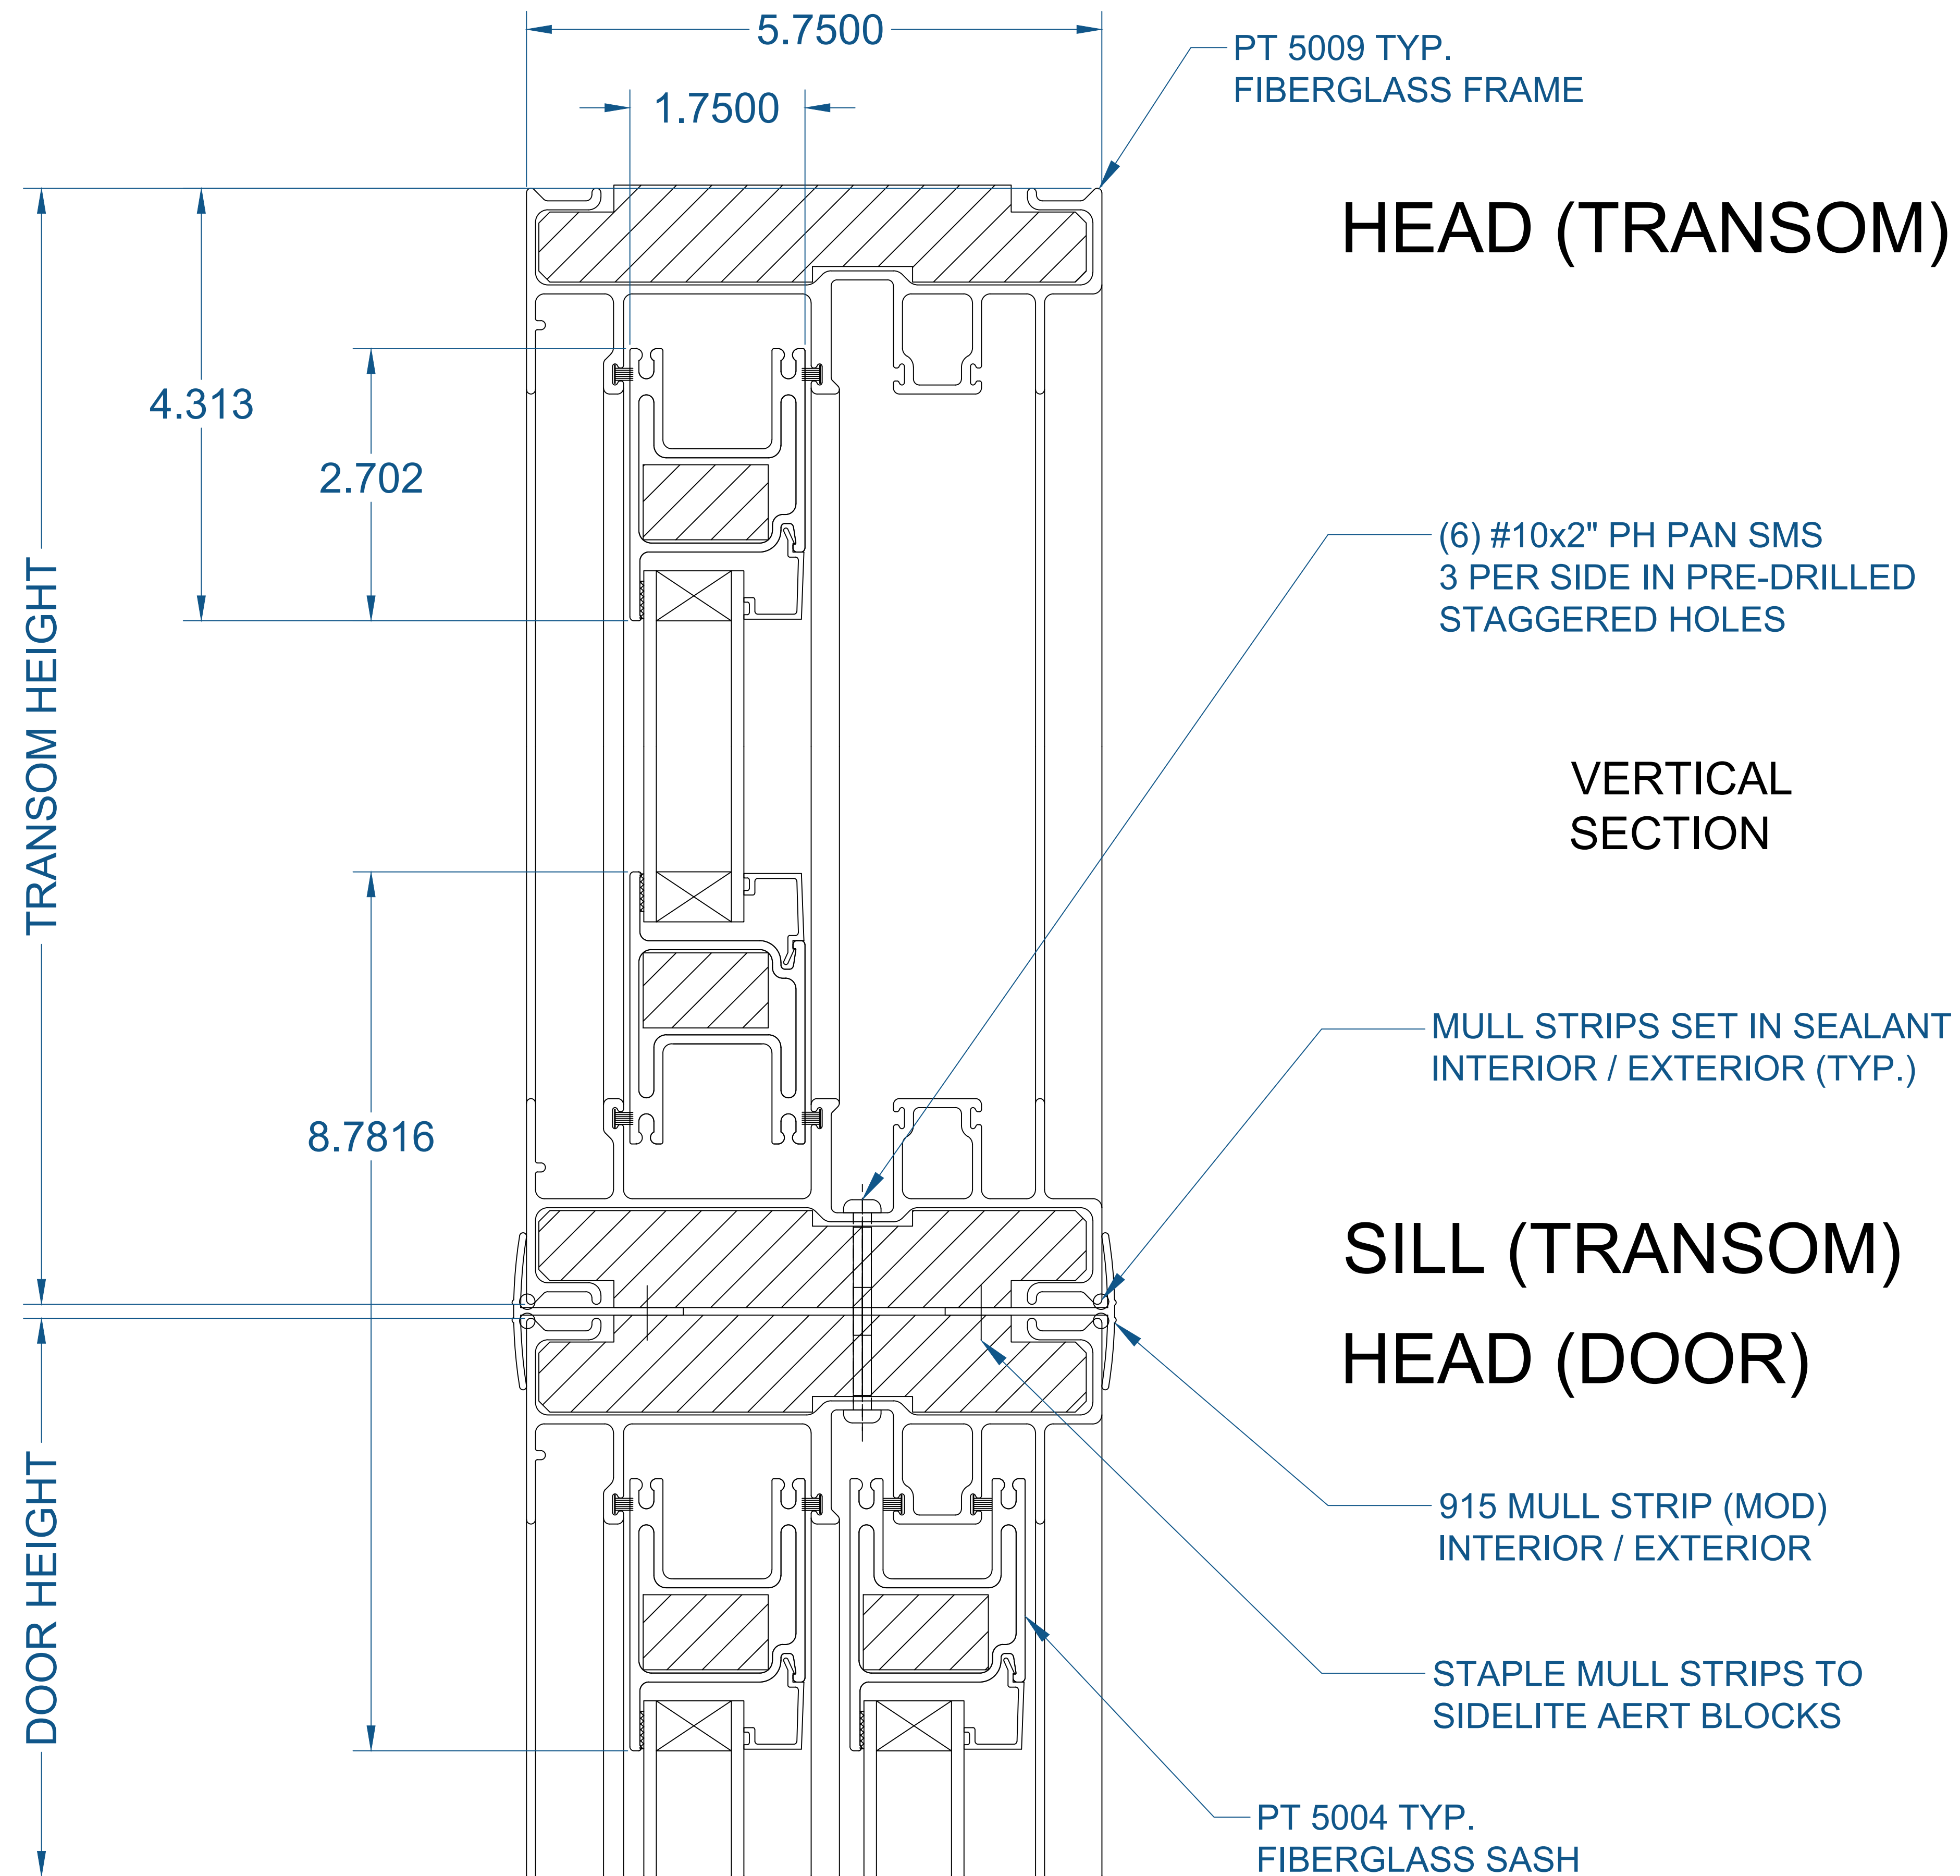

5000 SERIES PATIO DOOR - TRANSOM (MULLED)

(SECTION PROFILE)

SEE PRODUCT SPECIFICATIONS PAGE FOR COMPLETE PRODUCT DESCRIPTION.

5000 SERIES PATIO DOOR
VERTICAL SECTION WITH TRANSOM