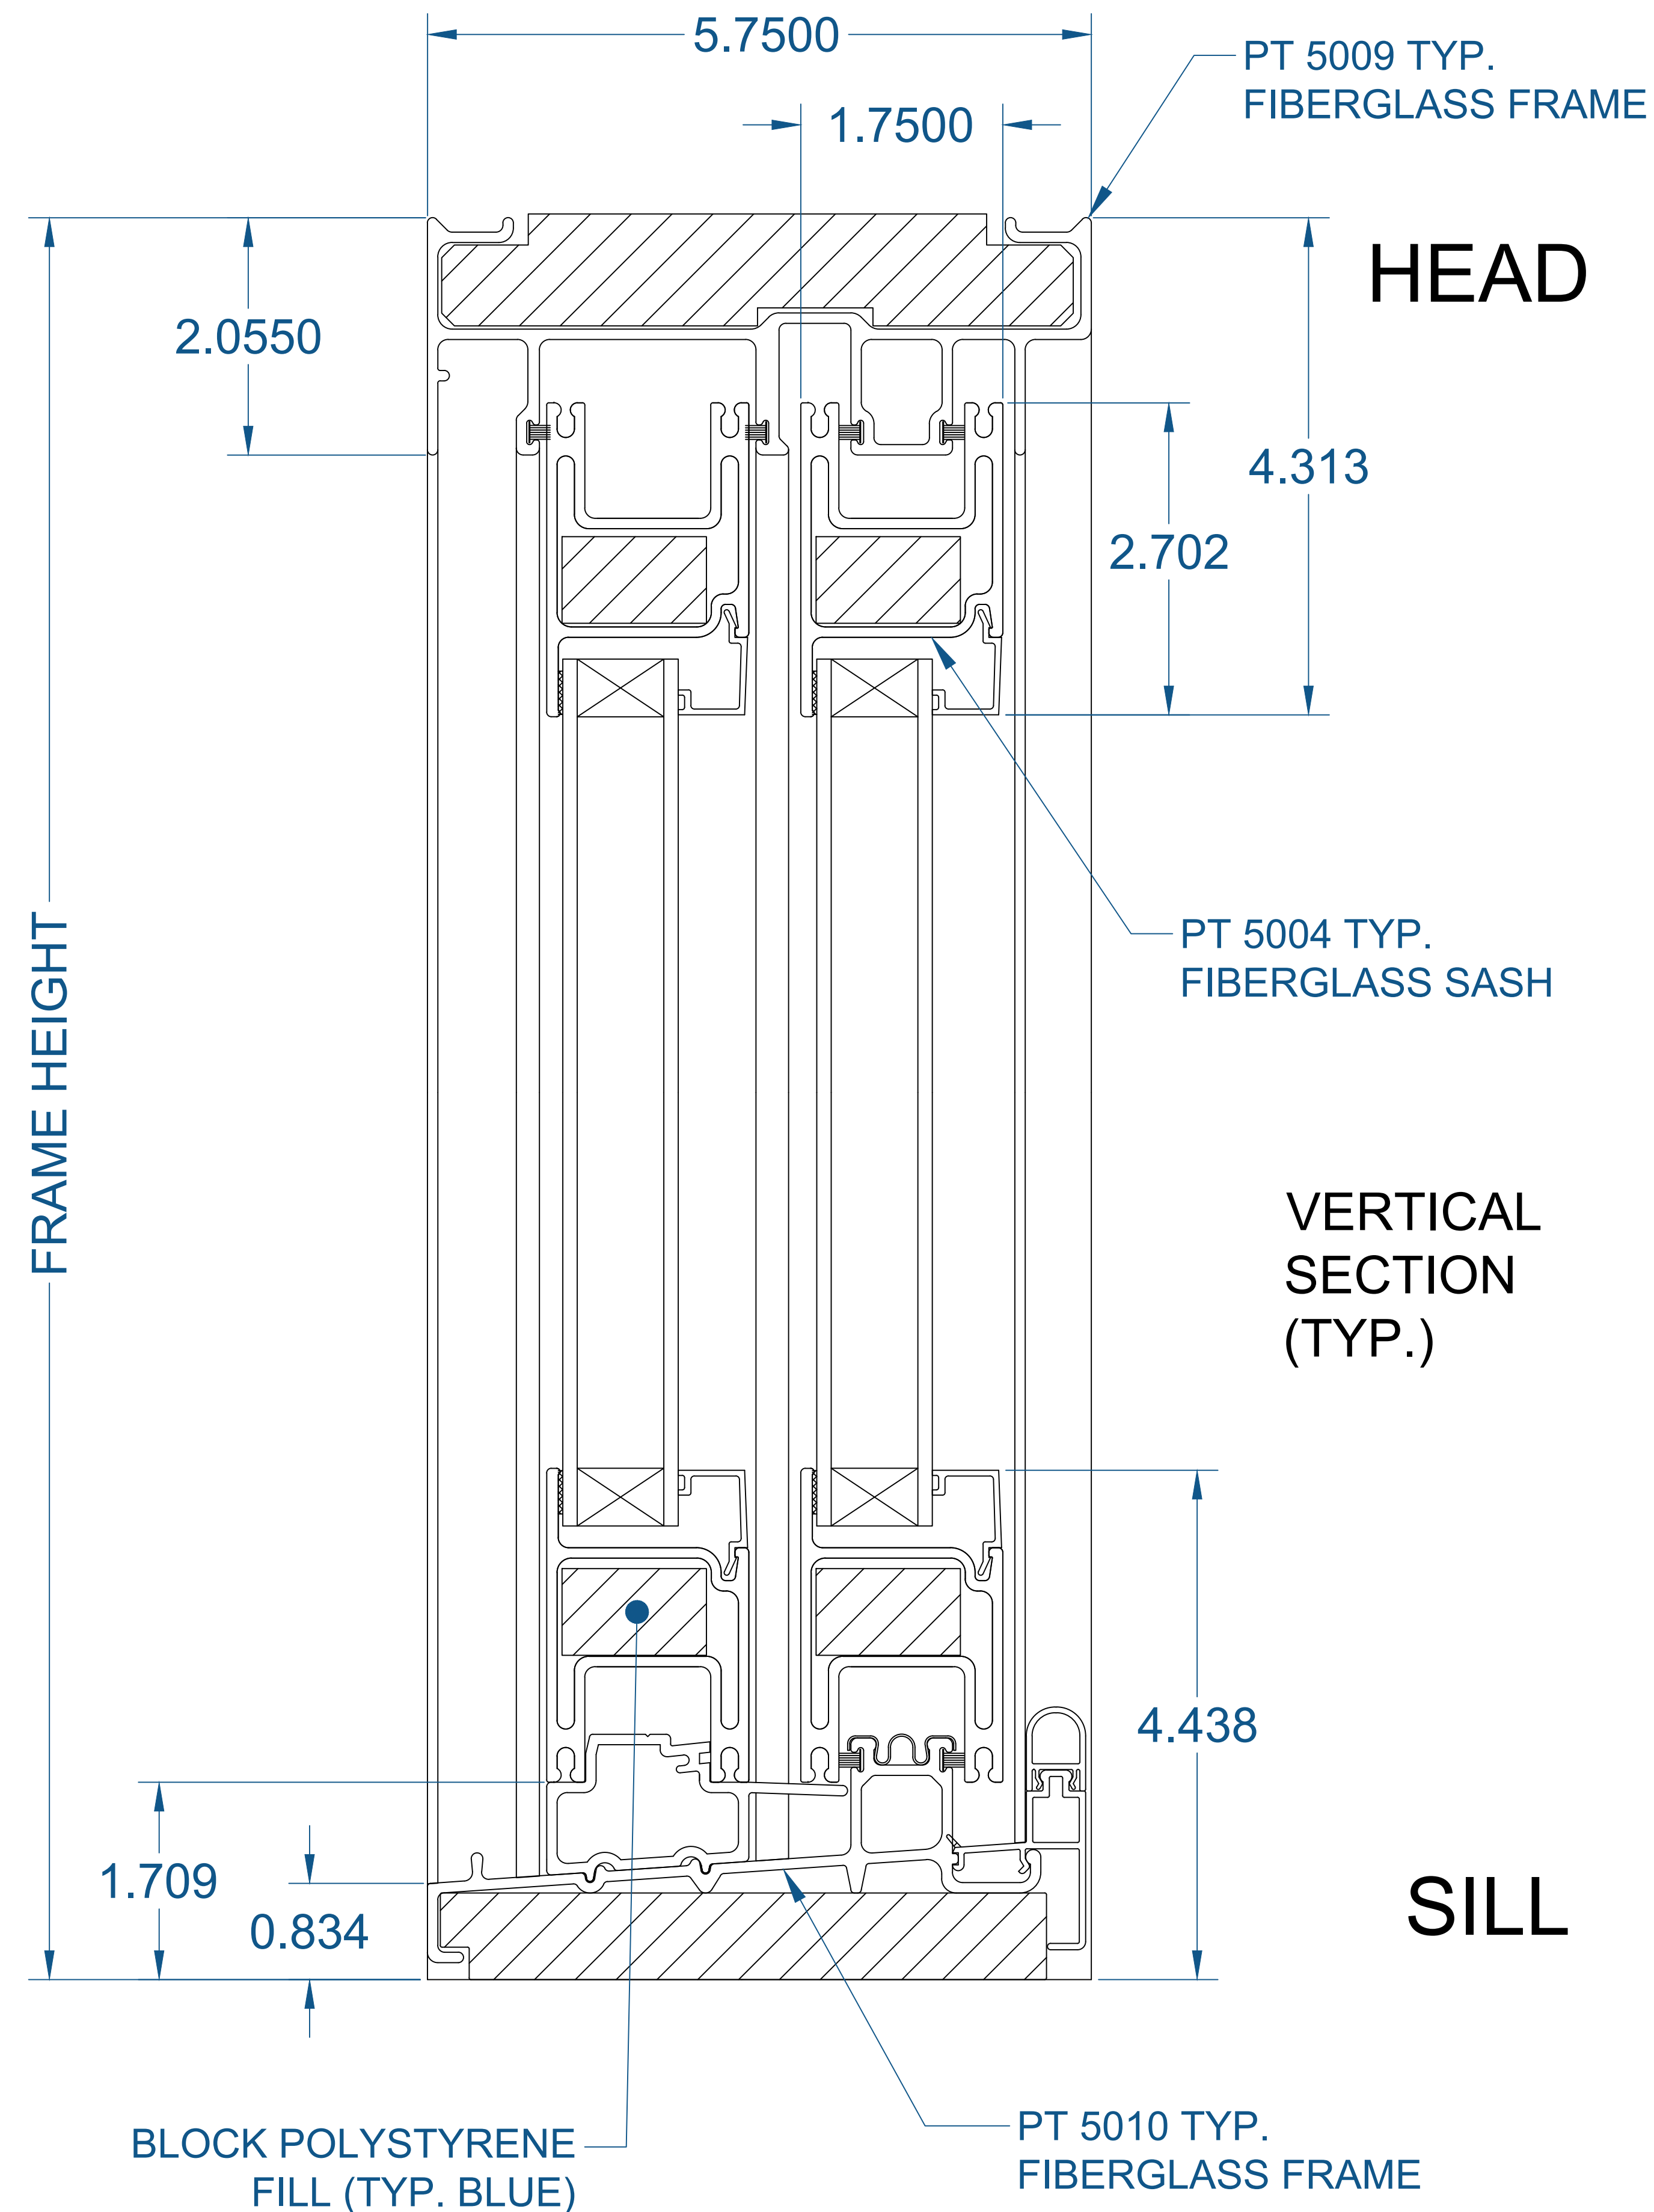

# 5000 SERIES PATIO DOOR - 2 LITE

(ELEVATION DRAWING)

NOTE: ELEVATION VIEWED FROM THE OUTSIDE LOOKING IN.

SEE PRODUCT SPECIFICATIONS PAGE FOR COMPLETE PRODUCT DESCRIPTION.

SERIES/CONFIGURATION: 5000 SERIES PATIO DOOR		 <b>FiberFrame™</b> Comfort Line® <small>FIBERGLASS WINDOWS, PATIO DOORS, SUNROOMS &amp; STOREFRONT</small>	COMFORT LINE LTD. 5500 ENTERPRISE BLVD. TOLEDO, OH 43612 419-729-8520	
DRAWING TYPE: ELEVATION DRAWING			THIS DRAWING IS THE PROPERTY OF COMFORT LINE LTD. DESIGN CONCEPTS AND INFORMATION MAY NOT BE REPRODUCED USED OR DISCLOSED WITHOUT THE WRITTEN PERMISSION OF COMFORT LINE LTD.	
		SCALE: 6" = 1' - 0"	PROJECT: 5000 PATIO DOOR	
		DATE: 2/13/17	QUOTE: ####	SHEET: PD1.1
DATE	REVISION	BY	DRAWN BY: AJL	

# 5000 SERIES PATIO DOOR - 2 LITE W/ TRANSOM (MULLED)

(ELEVATION DRAWING)

NOTE: ELEVATION VIEWED FROM THE OUTSIDE LOOKING IN.

SEE PRODUCT SPECIFICATIONS PAGE FOR COMPLETE PRODUCT DESCRIPTION.

SERIES/CONFIGURATION: 5000 SERIES PATIO DOOR		 <b>FiberFrame™</b> Comfort Line® <small>FIBERGLASS WINDOWS, PATIO DOORS, SUNROOMS &amp; STOREFRONT</small>	COMFORT LINE LTD. 5500 ENTERPRISE BLVD. TOLEDO, OH 43612 419-729-8520	
DRAWING TYPE: ELEVATION DRAWING			THIS DRAWING IS THE PROPERTY OF COMFORT LINE LTD. DESIGN CONCEPTS AND INFORMATION MAY NOT BE REPRODUCED USED OR DISCLOSED WITHOUT THE WRITTEN PERMISSION OF COMFORT LINE LTD.	
		PROJECT: 5000 PATIO DOOR		
		SCALE: 6" = 1' - 0"		
		DATE: 2/13/17		
DATE	REVISION	BY	DRAWN BY: AJL	
		QUOTE: ####	SHEET: PD1.6	

# 5000 SERIES PATIO DOOR - 2 LITE

(SECTION PROFILE)

5000 SERIES PATIO DOOR  
2 WIDE HORIZONTAL / VERTICAL SECTION  
LH XO SHOWN (RH OX OPPOSITE)

SEE PRODUCT SPECIFICATIONS PAGE FOR COMPLETE PRODUCT DESCRIPTION.