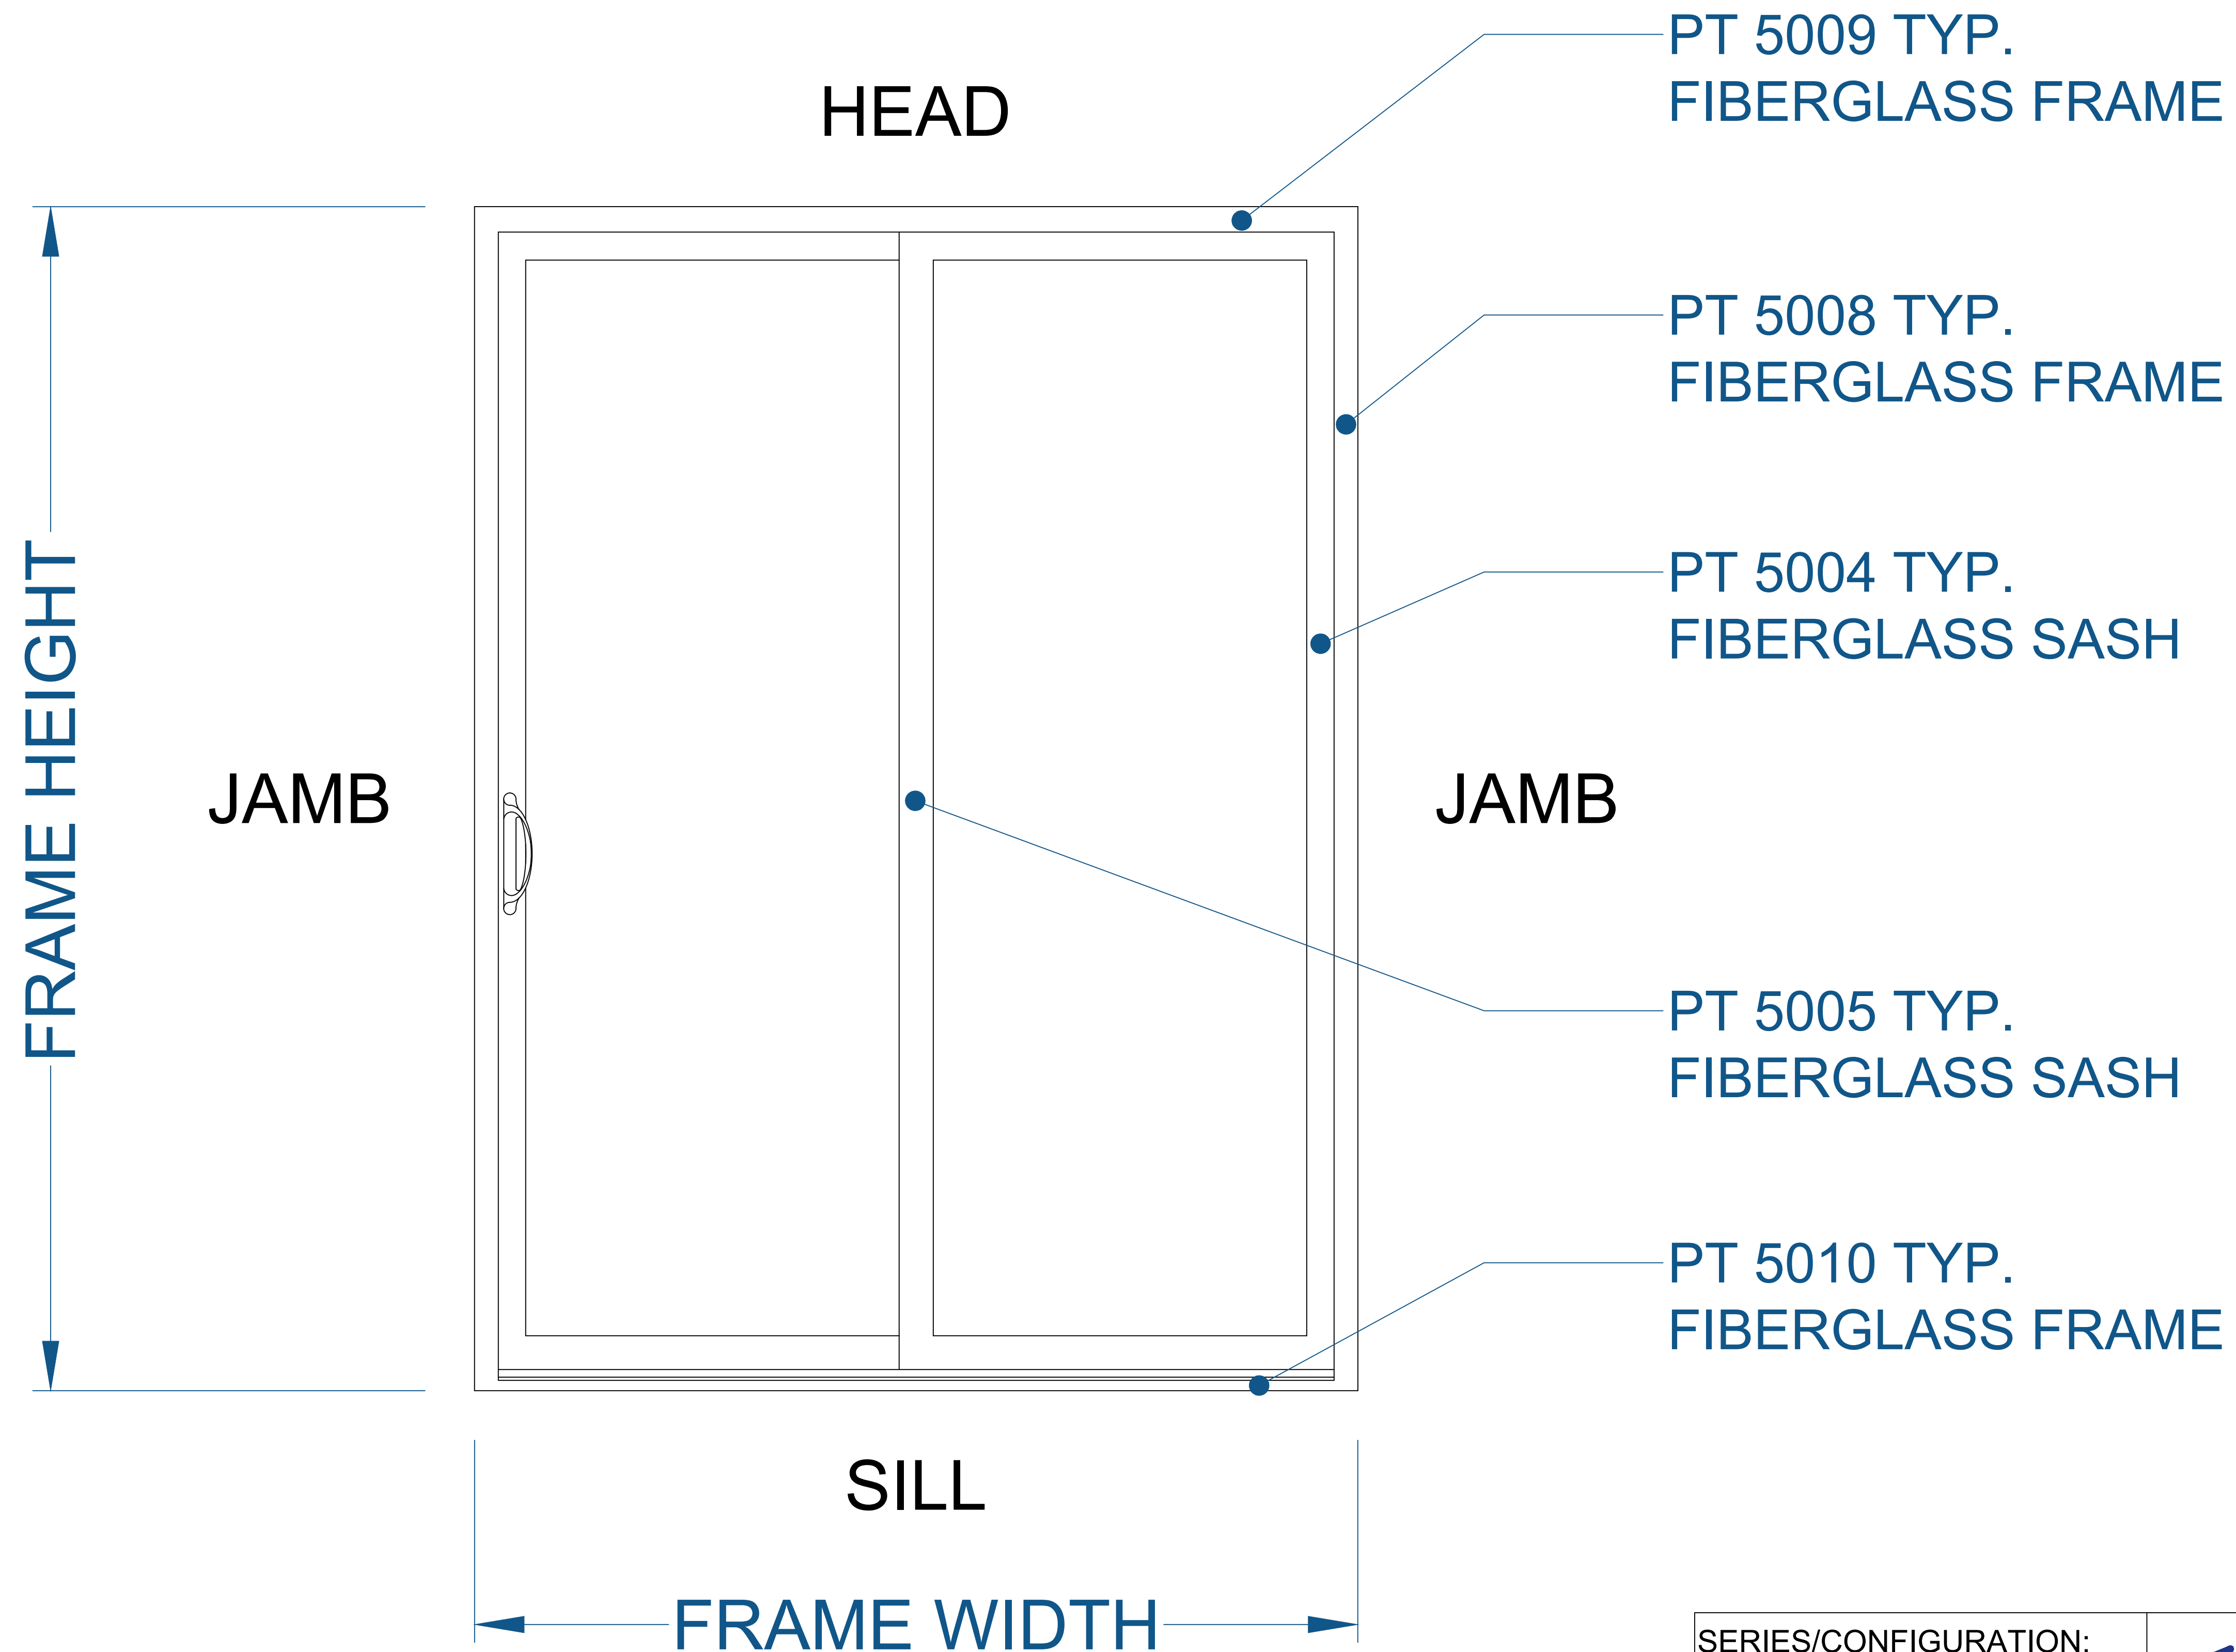

# 5000 SERIES PATIO DOOR - 2 LITE

(ELEVATION DRAWING)

NOTE: ELEVATION VIEWED FROM THE OUTSIDE LOOKING IN.

SEE PRODUCT SPECIFICATIONS PAGE FOR COMPLETE PRODUCT DESCRIPTION.

SERIES/CONFIGURATION: 5000 SERIES PATIO DOOR		 <b>FiberFrame™</b> Comfort Line® <small>FIBERGLASS WINDOWS, PATIO DOORS, SUNROOMS &amp; STOREFRONT</small>	COMFORT LINE LTD. 5500 ENTERPRISE BLVD. TOLEDO, OH 43612 419-729-8520	
DRAWING TYPE: ELEVATION DRAWING			THIS DRAWING IS THE PROPERTY OF COMFORT LINE LTD. DESIGN CONCEPTS AND INFORMATION MAY NOT BE REPRODUCED USED OR DISCLOSED WITHOUT THE WRITTEN PERMISSION OF COMFORT LINE LTD.	
		SCALE: 6" = 1' - 0"	PROJECT: 5000 PATIO DOOR	
		DATE: 2/13/17	QUOTE: ####	SHEET: PD1.1
DATE	REVISION	BY	DRAWN BY: AJL	

# 5000 SERIES PATIO DOOR - 3 LITE (CONTINUOUS)

(ELEVATION DRAWING)

NOTE: ELEVATION VIEWED FROM THE OUTSIDE LOOKING IN.

SEE PRODUCT SPECIFICATIONS PAGE FOR COMPLETE PRODUCT DESCRIPTION.

SERIES/CONFIGURATION: 5000 SERIES PATIO DOOR		 <b>FiberFrame™</b> Comfort Line® <small>FIBERGLASS WINDOWS, PATIO DOORS, SUNROOMS &amp; STOREFRONT</small>	COMFORT LINE LTD. 5500 ENTERPRISE BLVD. TOLEDO, OH 43612 419-729-8520	
DRAWING TYPE: ELEVATION DRAWING			THIS DRAWING IS THE PROPERTY OF COMFORT LINE LTD. DESIGN CONCEPTS AND INFORMATION MAY NOT BE REPRODUCED USED OR DISCLOSED WITHOUT THE WRITTEN PERMISSION OF COMFORT LINE LTD.	
		PROJECT: 5000 PATIO DOOR		
		SCALE: 6" = 1' - 0"	QUOTE: ####	SHEET: PD1.2
DATE	REVISION	BY	DRAWN BY: AJL	