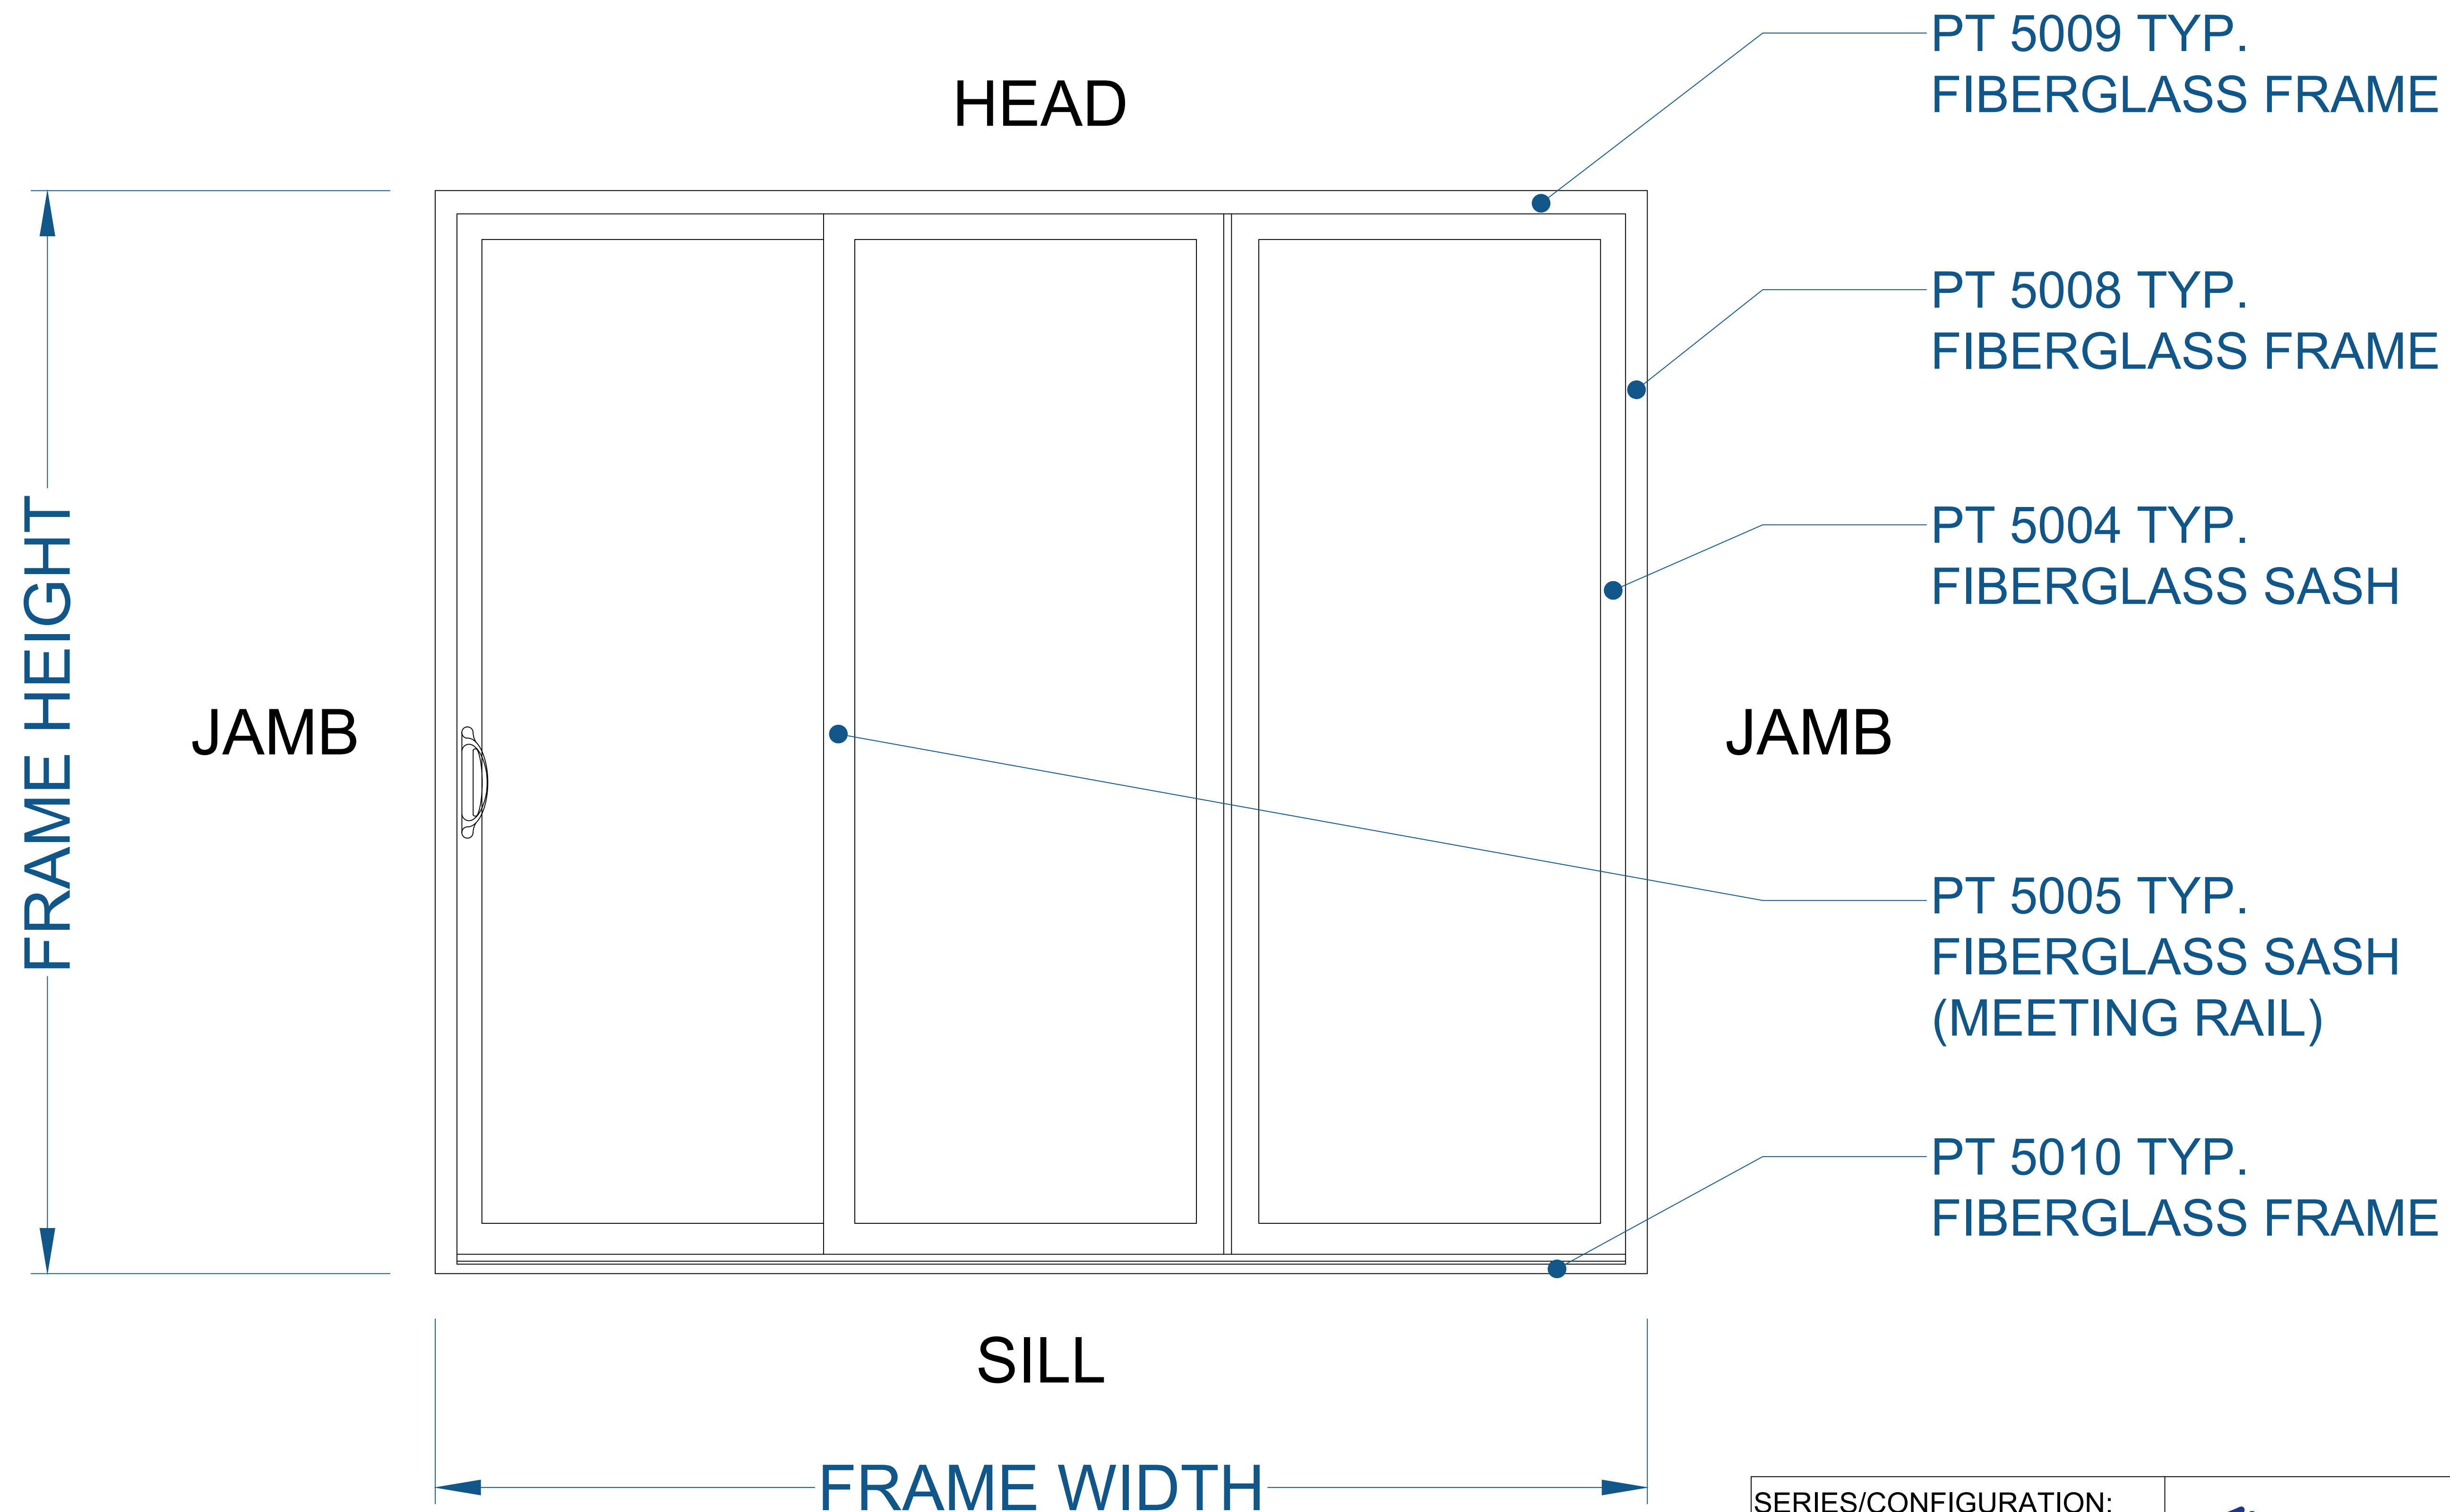

# 5000 SERIES PATIO DOOR - 2 LITE

(ELEVATION DRAWING)

NOTE: ELEVATION VIEWED FROM THE OUTSIDE LOOKING IN.

SEE PRODUCT SPECIFICATIONS PAGE FOR COMPLETE PRODUCT DESCRIPTION.

SERIES/CONFIGURATION: 5000 SERIES PATIO DOOR		 <b>FiberFrame™</b> Comfort Line® <small>FIBERGLASS WINDOWS, PATIO DOORS, SUNROOMS &amp; STOREFRONT</small>	COMFORT LINE LTD. 5500 ENTERPRISE BLVD. TOLEDO, OH 43612 419-729-8520	
DRAWING TYPE: ELEVATION DRAWING			THIS DRAWING IS THE PROPERTY OF COMFORT LINE LTD. DESIGN CONCEPTS AND INFORMATION MAY NOT BE REPRODUCED USED OR DISCLOSED WITHOUT THE WRITTEN PERMISSION OF COMFORT LINE LTD.	
		SCALE: 6" = 1' - 0"	PROJECT: 5000 PATIO DOOR	
		DATE: 2/13/17	QUOTE: ####	SHEET: PD1.1
DATE	REVISION	BY	DRAWN BY: AJL	

# 5000 SERIES PATIO DOOR - 3 LITE (CONTINUOUS)

(ELEVATION DRAWING)

NOTE: ELEVATION VIEWED FROM THE OUTSIDE LOOKING IN.

SEE PRODUCT SPECIFICATIONS PAGE FOR COMPLETE PRODUCT DESCRIPTION.

SERIES/CONFIGURATION: 5000 SERIES PATIO DOOR		 <b>FiberFrame™</b> Comfort Line® <small>FIBERGLASS WINDOWS, PATIO DOORS, SUNROOMS &amp; STOREFRONT</small>	COMFORT LINE LTD. 5500 ENTERPRISE BLVD. TOLEDO, OH 43612 419-729-8520	
DRAWING TYPE: ELEVATION DRAWING			THIS DRAWING IS THE PROPERTY OF COMFORT LINE LTD. DESIGN CONCEPTS AND INFORMATION MAY NOT BE REPRODUCED USED OR DISCLOSED WITHOUT THE WRITTEN PERMISSION OF COMFORT LINE LTD.	
		PROJECT: 5000 PATIO DOOR		
		SCALE: 6" = 1' - 0"	QUOTE: ####	SHEET: PD1.2
DATE	REVISION	BY	DRAWN BY: AJL	