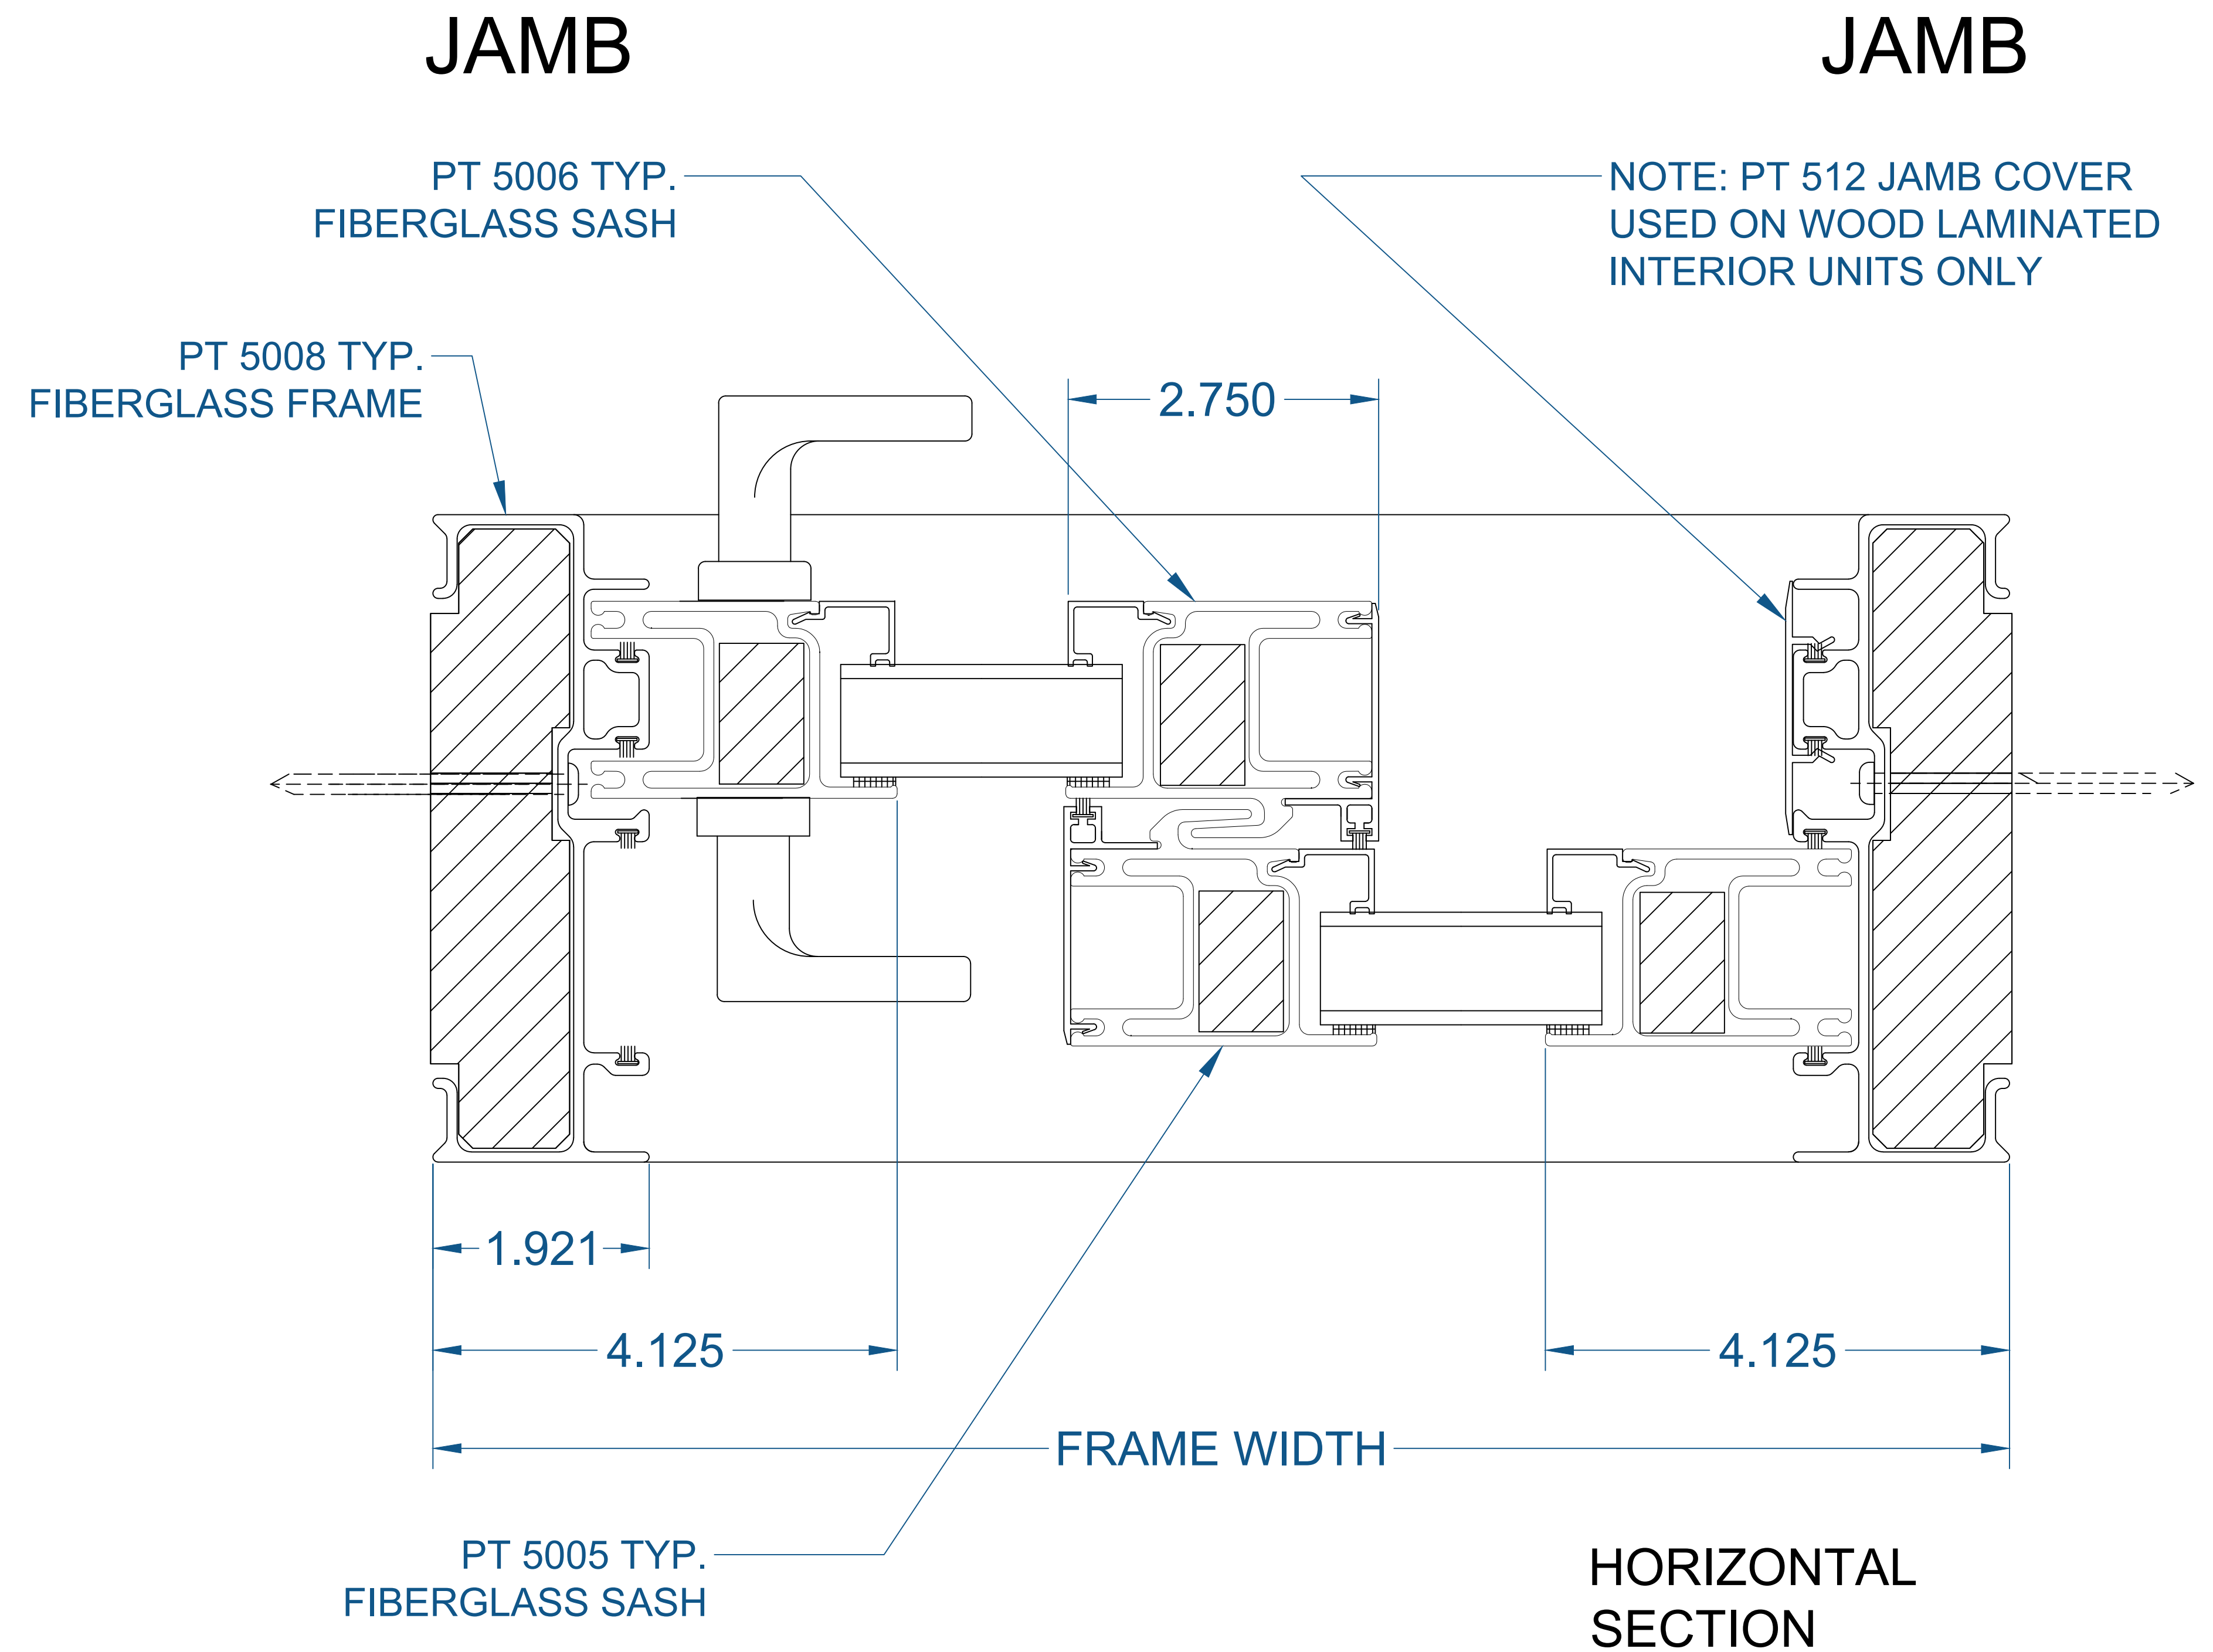

# 5000 SERIES PATIO DOOR - 2 LITE W/ TRANSOM (MULLED)

(ELEVATION DRAWING)

NOTE: ELEVATION VIEWED FROM THE OUTSIDE LOOKING IN.

SEE PRODUCT SPECIFICATIONS PAGE FOR COMPLETE PRODUCT DESCRIPTION.

SERIES/CONFIGURATION: 5000 SERIES PATIO DOOR		 <b>FiberFrame™</b> Comfort Line® <small>FIBERGLASS WINDOWS, PATIO DOORS, SUNROOMS &amp; STOREFRONT</small>	COMFORT LINE LTD. 5500 ENTERPRISE BLVD. TOLEDO, OH 43612 419-729-8520	
DRAWING TYPE: ELEVATION DRAWING			THIS DRAWING IS THE PROPERTY OF COMFORT LINE LTD. DESIGN CONCEPTS AND INFORMATION MAY NOT BE REPRODUCED USED OR DISCLOSED WITHOUT THE WRITTEN PERMISSION OF COMFORT LINE LTD.	
		PROJECT: 5000 PATIO DOOR		
		SCALE: 6" = 1' - 0"		
		DATE: 2/13/17		
DATE	REVISION	BY	DRAWN BY: AJL	
		QUOTE: ####	SHEET: PD1.6	

# 5000 SERIES PATIO DOOR - 2 LITE

(SECTION PROFILE)

5000 SERIES PATIO DOOR  
2 WIDE HORIZONTAL / VERTICAL SECTION  
LH XO SHOWN (RH OX OPPOSITE)

SEE PRODUCT SPECIFICATIONS PAGE FOR COMPLETE PRODUCT DESCRIPTION.