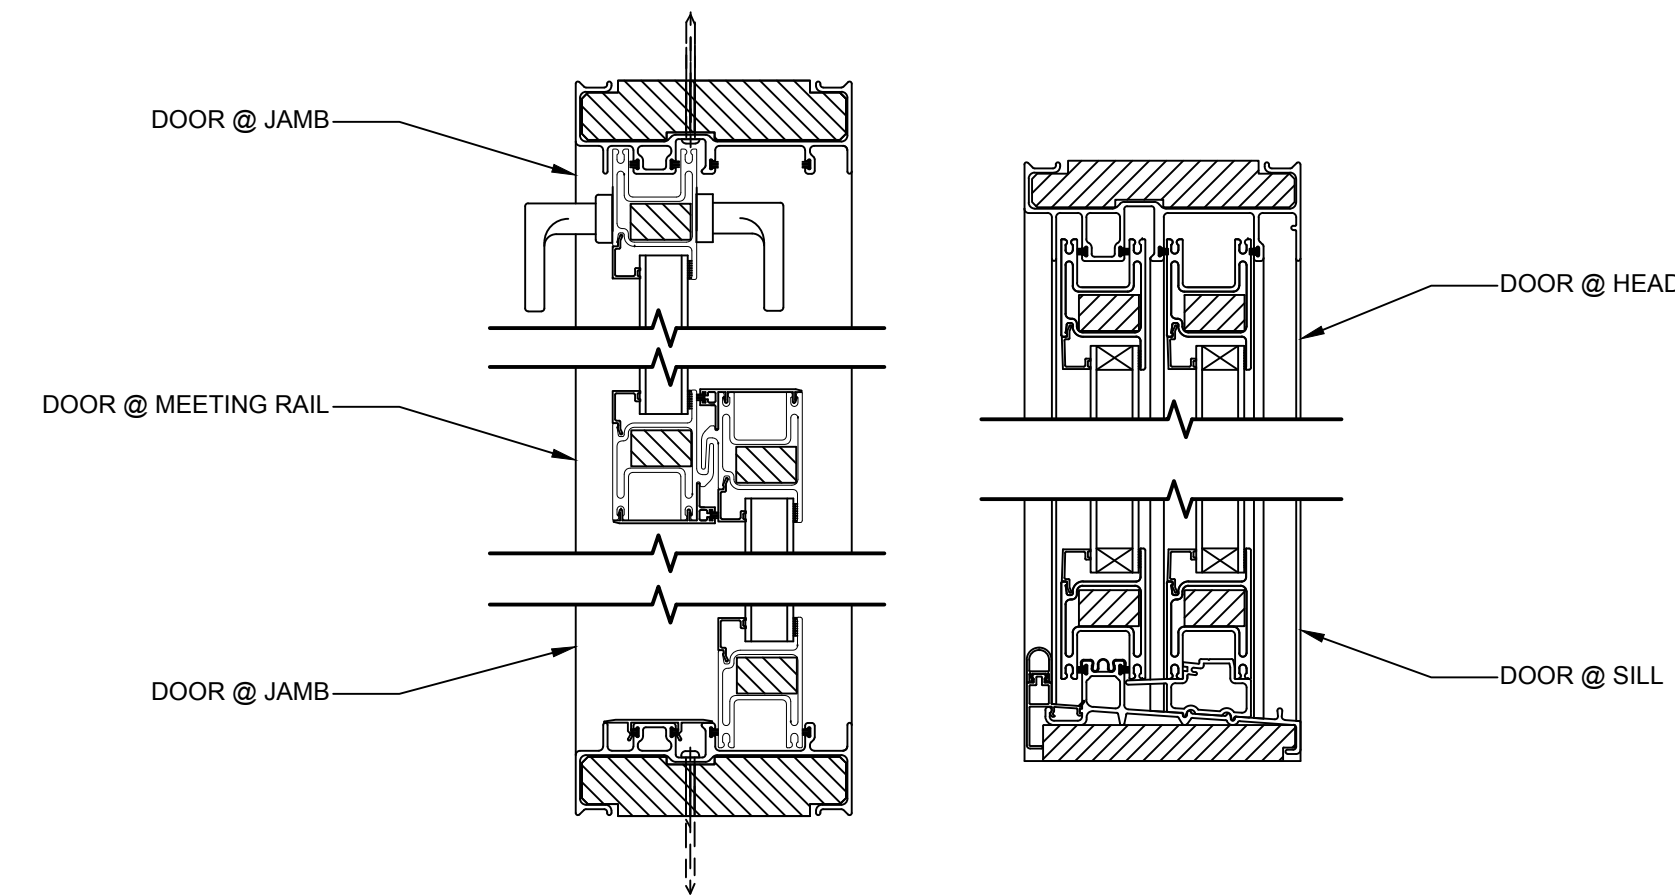

5000 SERIES PATIO DOOR

(SERIES OVERVIEW)

MULL. DETAIL - DOOR / DOOR - TYP.
VERTICAL MULLS

5000 SERIES PATIO DOOR PROFILE W/
INSTALLATION SCREW