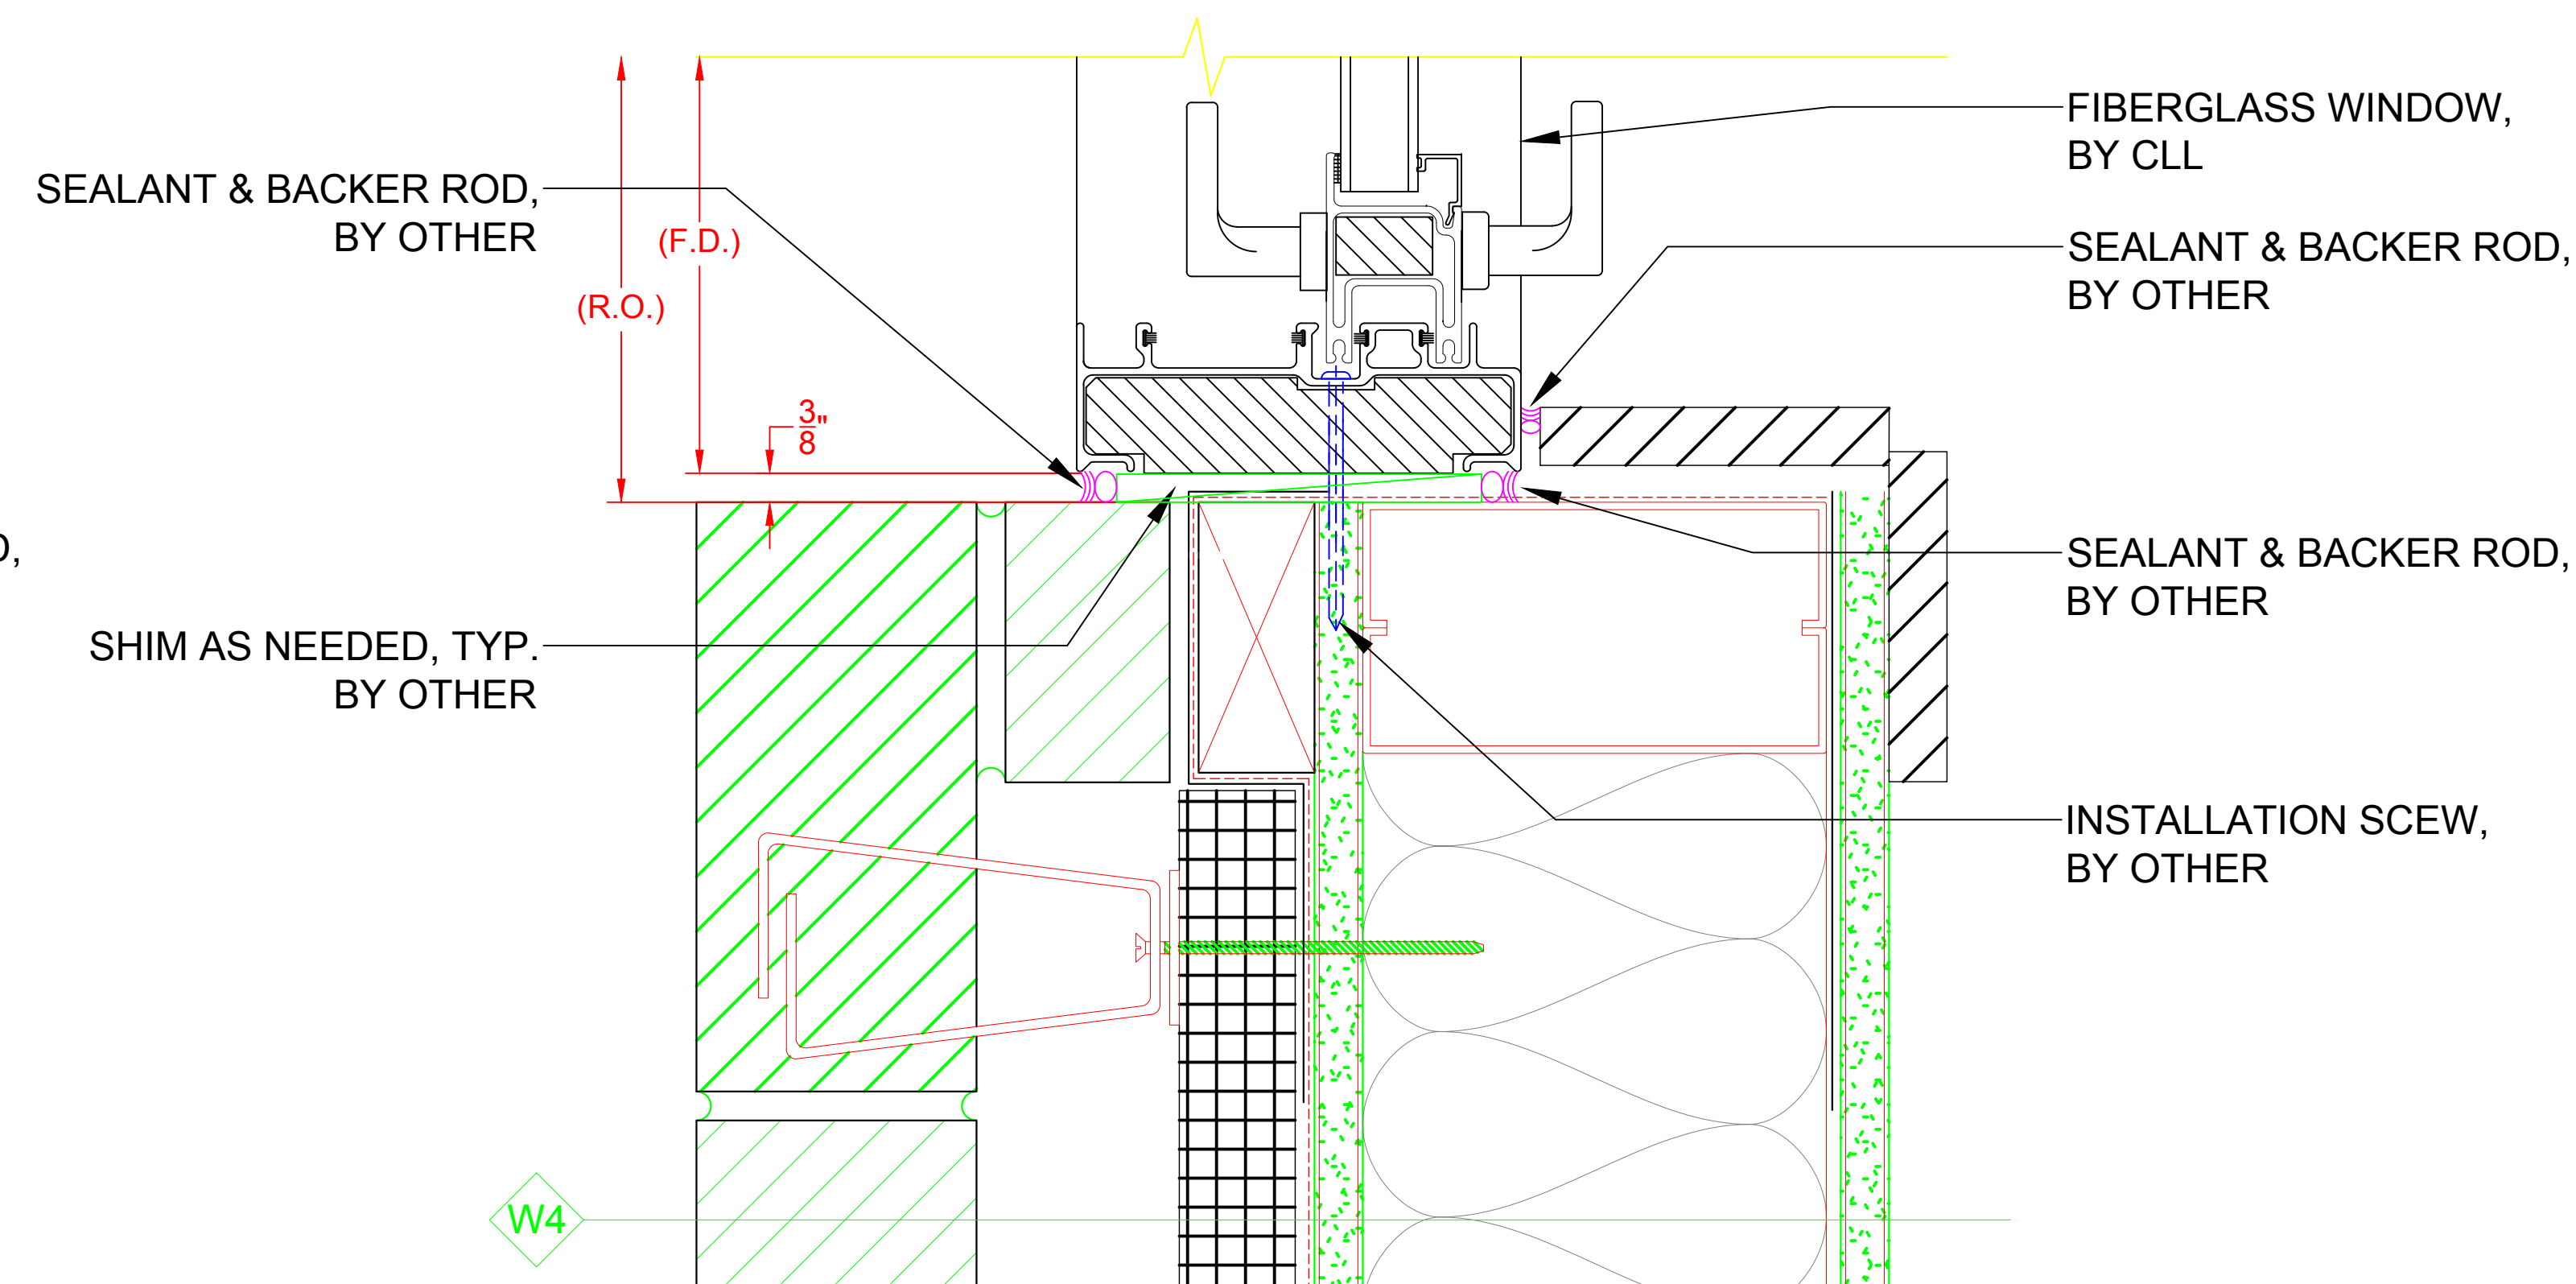

## (INSTALLATION METHODS)

**HEAD DETAIL - 5000 PATIO DOOR  
(W/ INSTALL THROUGH FRAME)**

H1

**SILL DETAIL - 5000 PATIO DOOR  
(W/ INSTALL THROUGH FRAME)**

S1

**JAMB DETAIL - 5000 PATIO DOOR  
(W/ INSTALL THROUGH FRAME)**