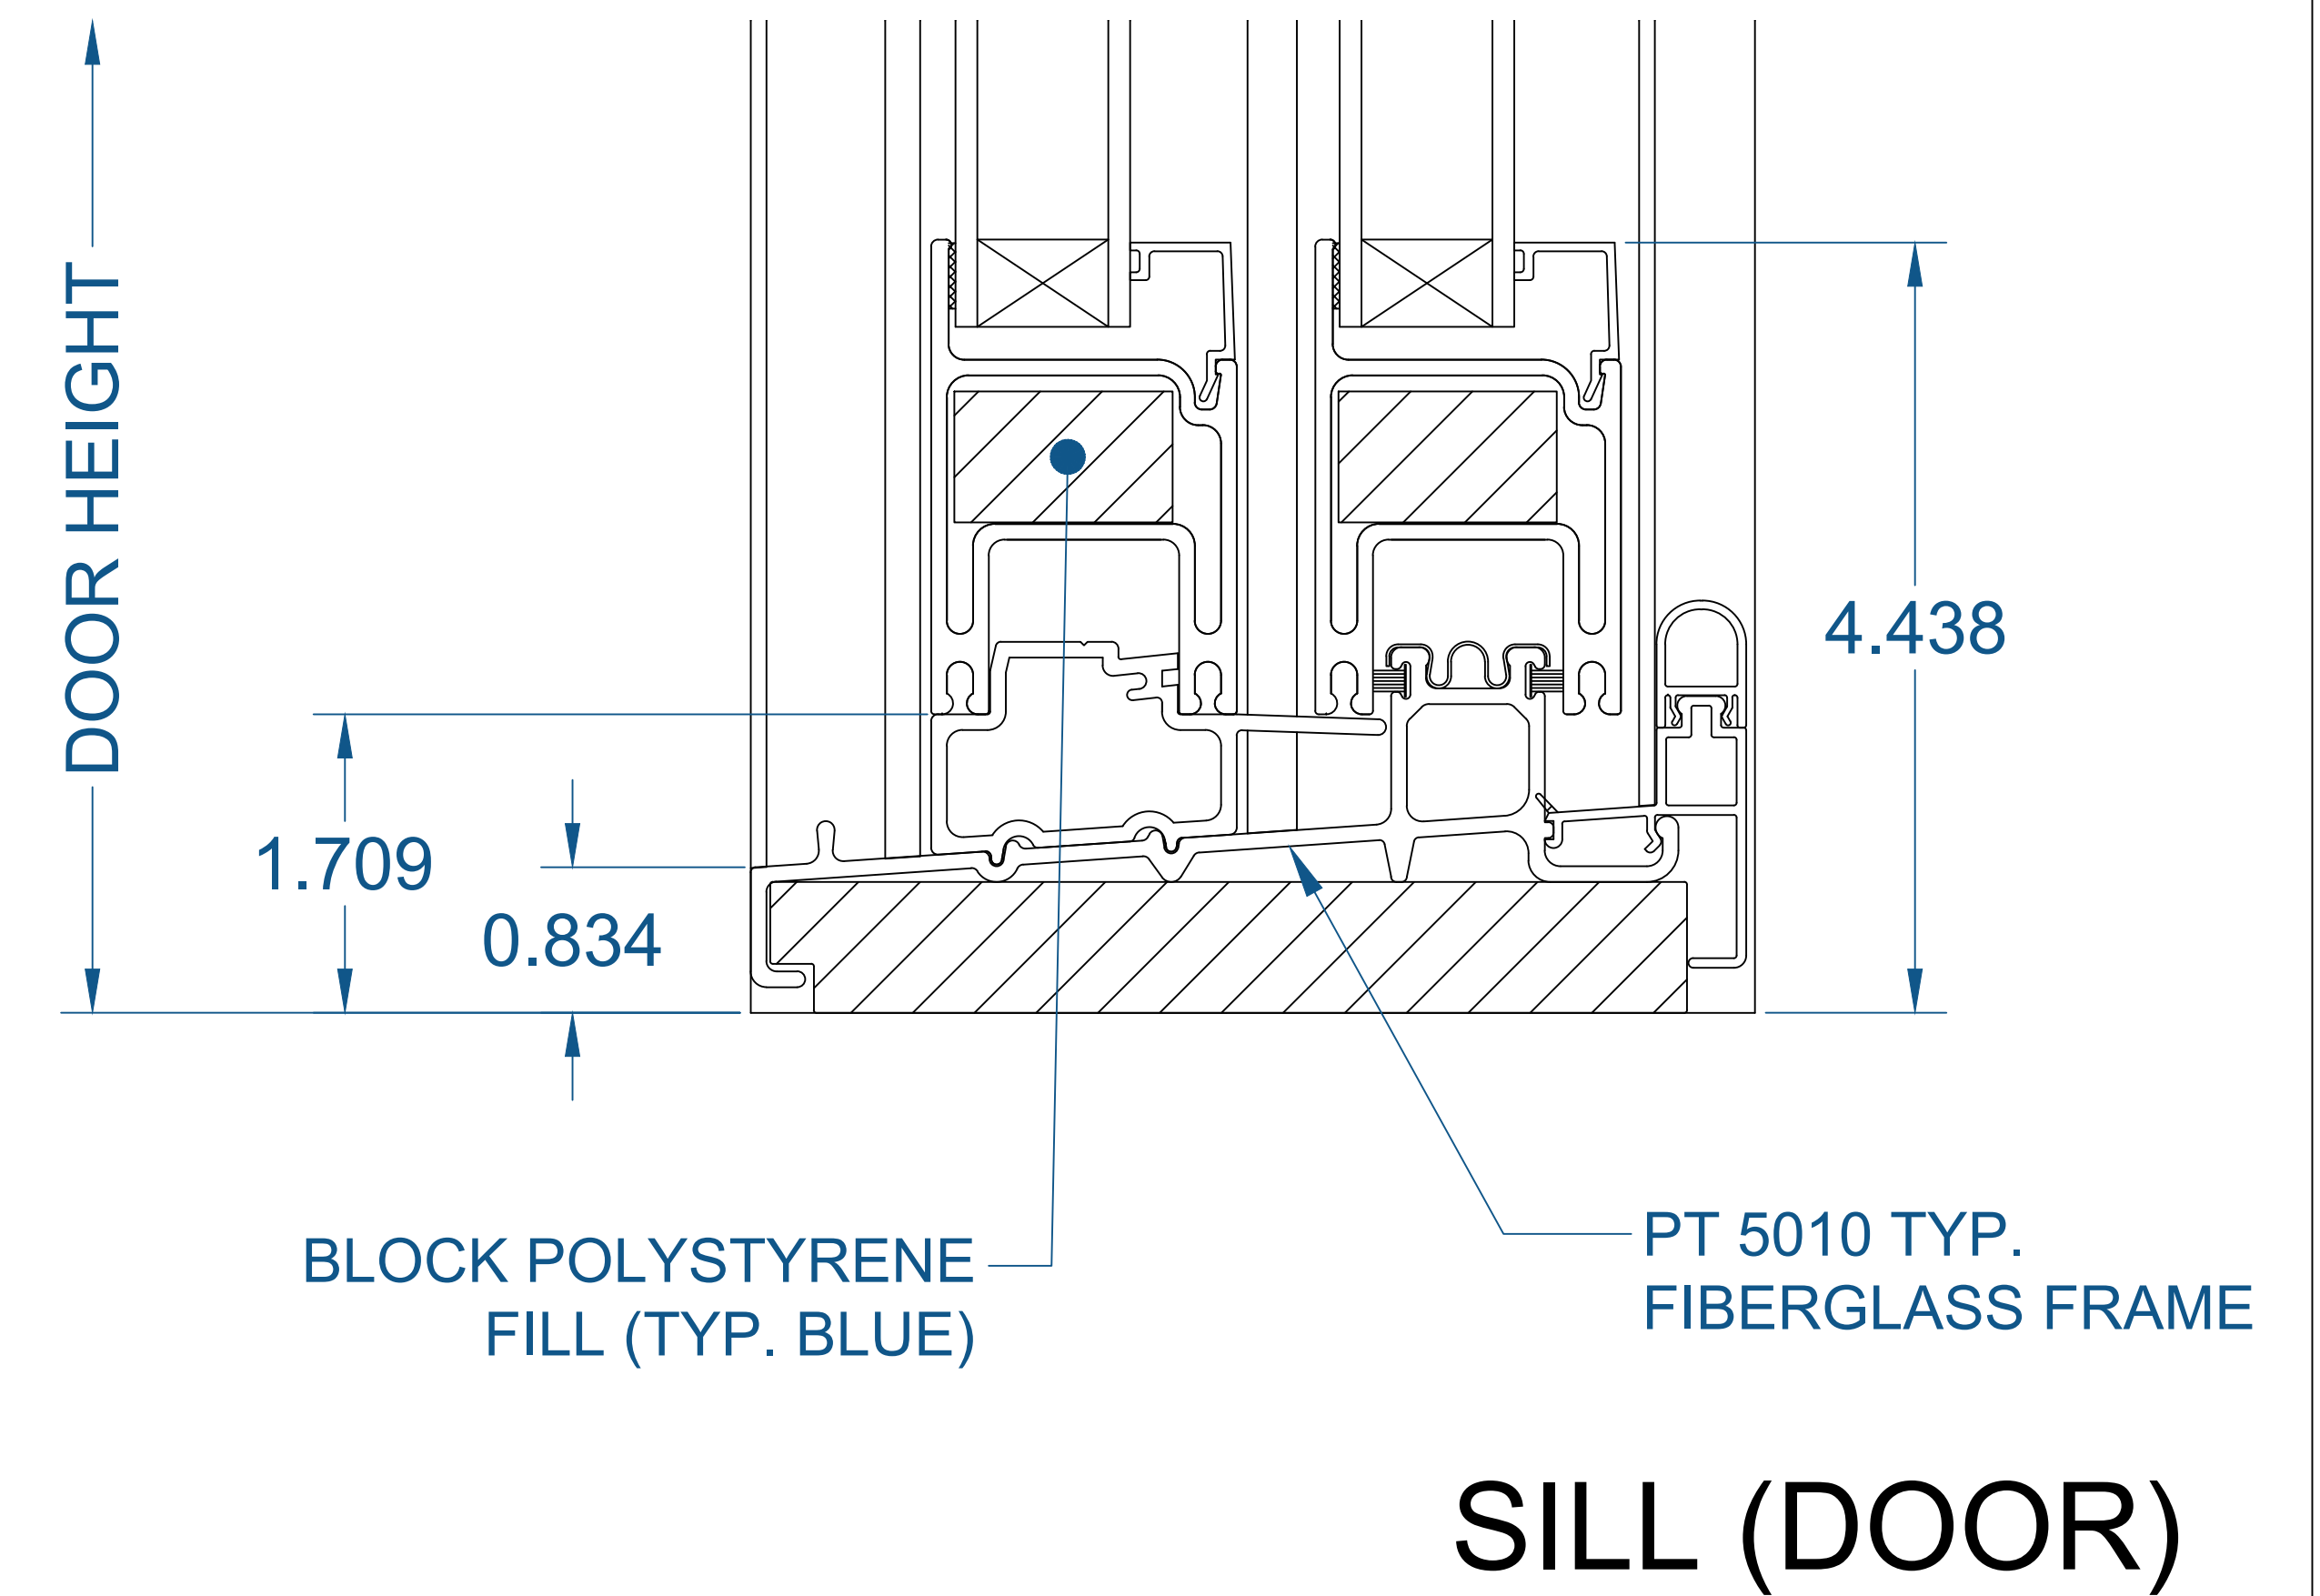

SERIES/CONFIGURATION: 5000 SERIES PATIO DOOR		COMFORT LINE LTD. 5500 ENTERPRISE BLVD. TOLEDO, OH 43612 419-729-8520
DRAWING TYPE: DETAIL DOOR PROFILES		
THIS DRAWING IS THE PROPERTY OF COMFORT LINE LTD. DESIGN CONCEPTS AND INFORMATION MAY NOT BE REPRODUCED USED OR DISCLOSED WITHOUT THE WRITTEN PERMISSION OF COMFORT LINE LTD.		
PROJECT:		5000 PATIO DOOR
SCALE:	1' - 0" = 1' - 0"	QUOTE: ###
DATE:	2/13/17	SHEET: PD2.6
DATE	REVISION	BY
		DRAWN BY: AJL