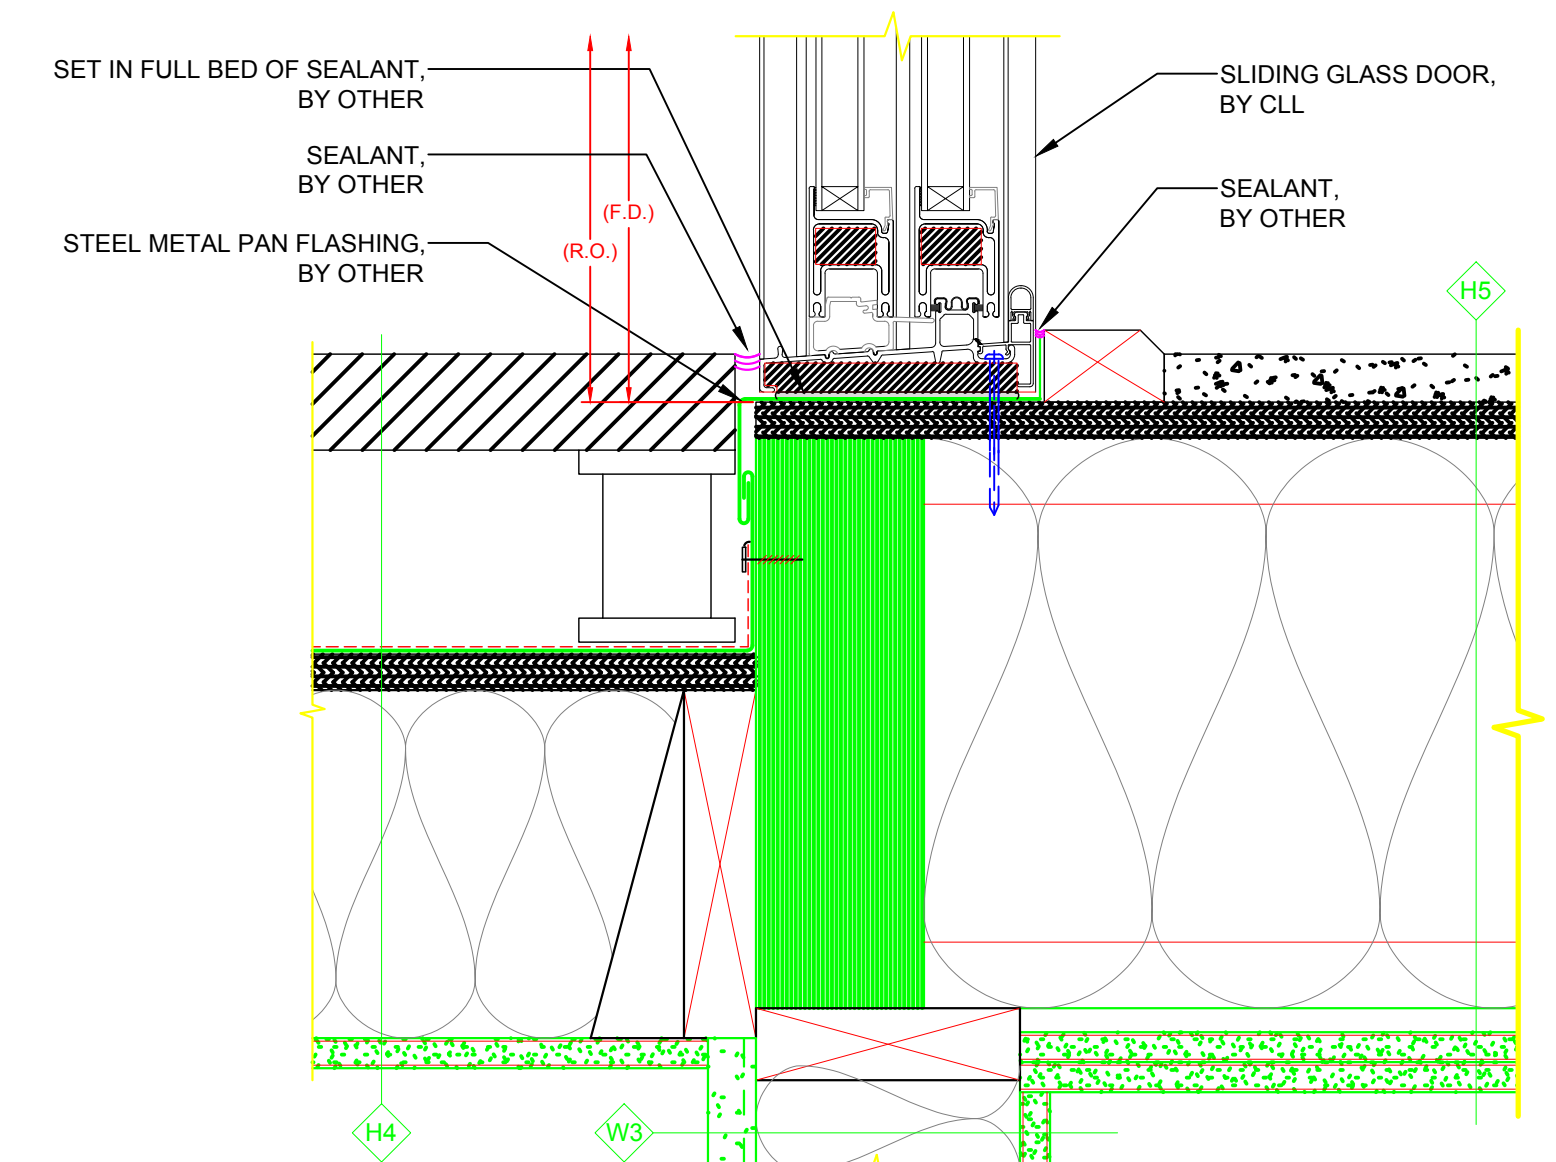

S1 SILL DETAIL - 5000 PATIO DOOR
(W/ RIGID NAIL FIN)

* NOTE:

- ALL DRAWINGS ARE FOR REFERENCE PURPOSES ONLY
- ACTUAL INSTALLATION, FASTENERS, ETC. MAY VARY
- AVB & SEALANT BY OTHER, PER LOCAL & INTERNATIONAL BUILDING CODES
- ALL INSTALLATION SCREWS GOING INTO R.O. ARE BY OTHER
- ALL SHIMS ARE BY OTHER

SEE PRODUCT SPECIFICATIONS PAGE FOR COMPLETE PRODUCT DESCRIPTION.

SERIES/CONFIGURATION: 5000 SERIES PATIO DOOR		COMFORT LINE LTD. 5500 ENTERPRISE BLVD. TOLEDO, OH 43612 419-729-8520
DRAWING TYPE: DETAIL WINDOW PROFILES		
		THIS DRAWING IS THE PROPERTY OF COMFORT LINE LTD. DESIGN CONCEPTS AND INFORMATION MAY NOT BE REPRODUCED USED OR DISCLOSED WITHOUT THE WRITTEN PERMISSION OF COMFORT LINE LTD.
		PROJECT: 5000 PATIO DOOR
SCALE: 3" = 1' - 0"	DATE: 2/13/17	QUOTE: ####
DATE	REVISION	BY
		DRAWN BY: AJL
		SHEET: PD3