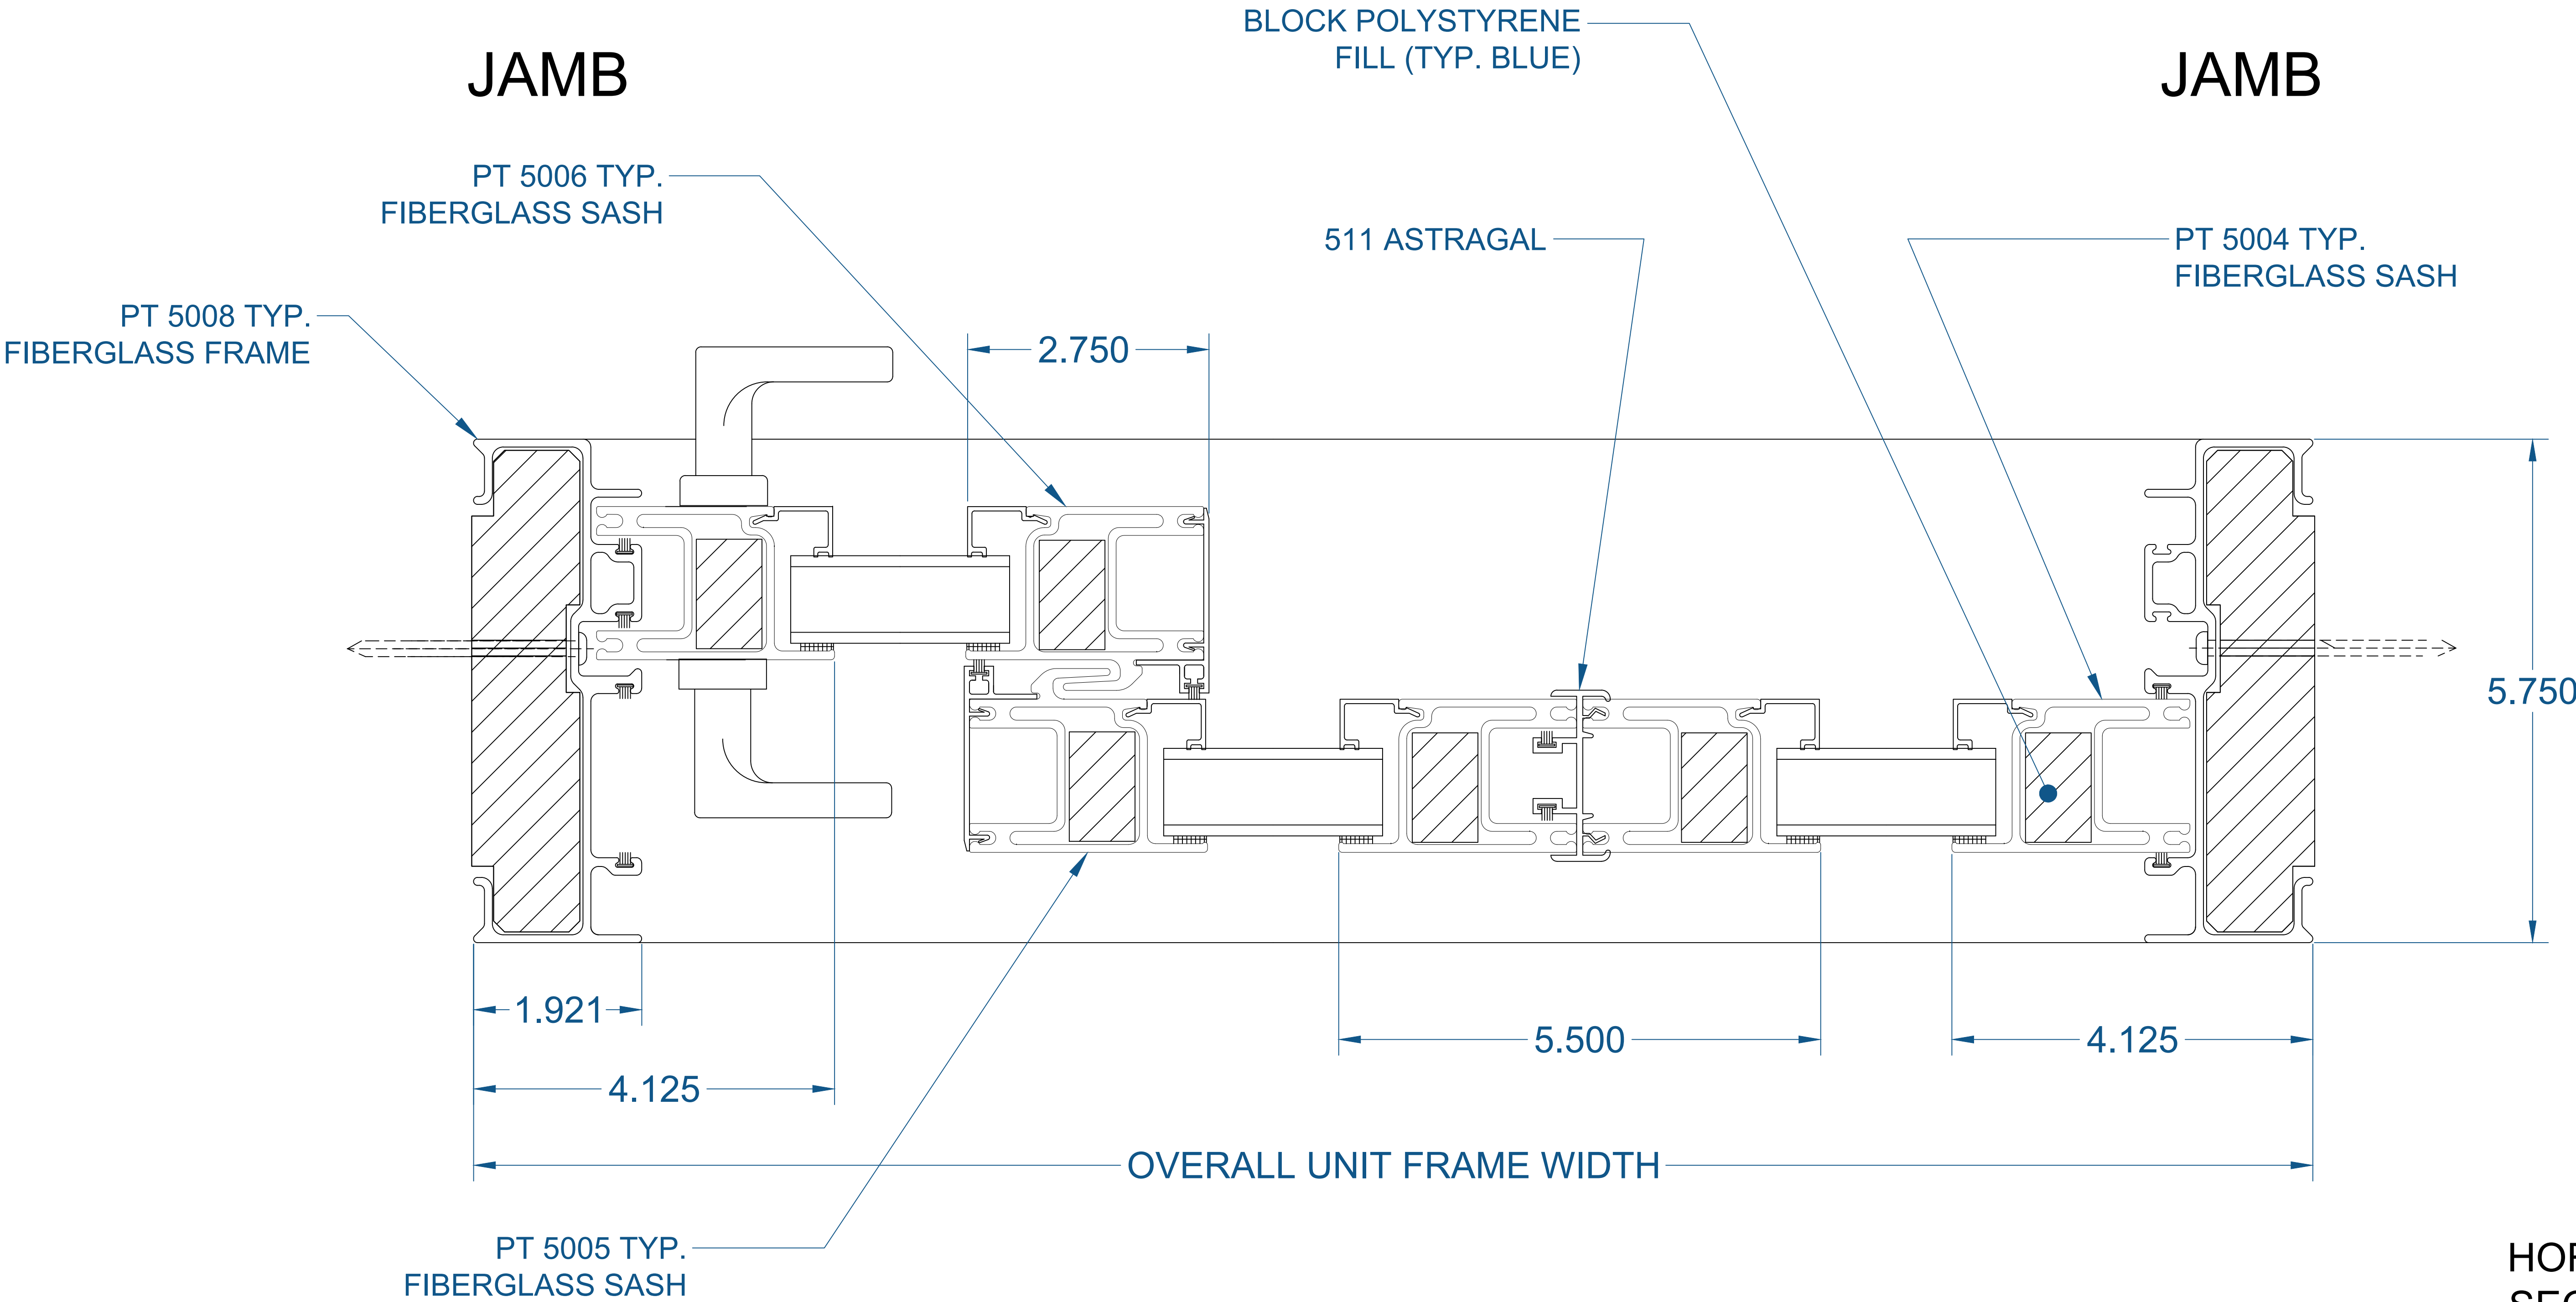

5000 SERIES PATIO DOOR - 3 LITE (CONTINUOUS)

(SECTION PROFILE)

5000 SERIES PATIO DOOR
3 WIDE CONTINUOUS HORIZONTAL SECTION
VERTICAL SECTION - REF. SHEET PD2.1 (2 LITE)
LH XO0 SHOWN (RH OOX OPPOSITE)

SEE PRODUCT SPECIFICATIONS PAGE FOR COMPLETE PRODUCT DESCRIPTION.

SERIES/CONFIGURATION: 5000 SERIES PATIO DOOR		FiberFrame Comfort Line® FIBERGLASS WINDOWS, PATIO DOORS, SUNROOMS & STOREFRONT	COMFORT LINE LTD. 5500 ENTERPRISE BLVD. TOLEDO, OH 43612 419-729-8520	
DRAWING TYPE: DETAIL DOOR PROFILES			THIS DRAWING IS THE PROPERTY OF COMFORT LINE LTD. DESIGN CONCEPTS AND INFORMATION MAY NOT BE REPRODUCED USED OR DISCLOSED WITHOUT THE WRITTEN PERMISSION OF COMFORT LINE LTD.	
		SCALE: 1' - 0" = 1' - 0"	PROJECT: 5000 PATIO DOOR	
DATE	REVISION	BY	DATE: 2/13/17	QUOTE: ##### SHEET: PD2.2
			DRAWN BY: AJL