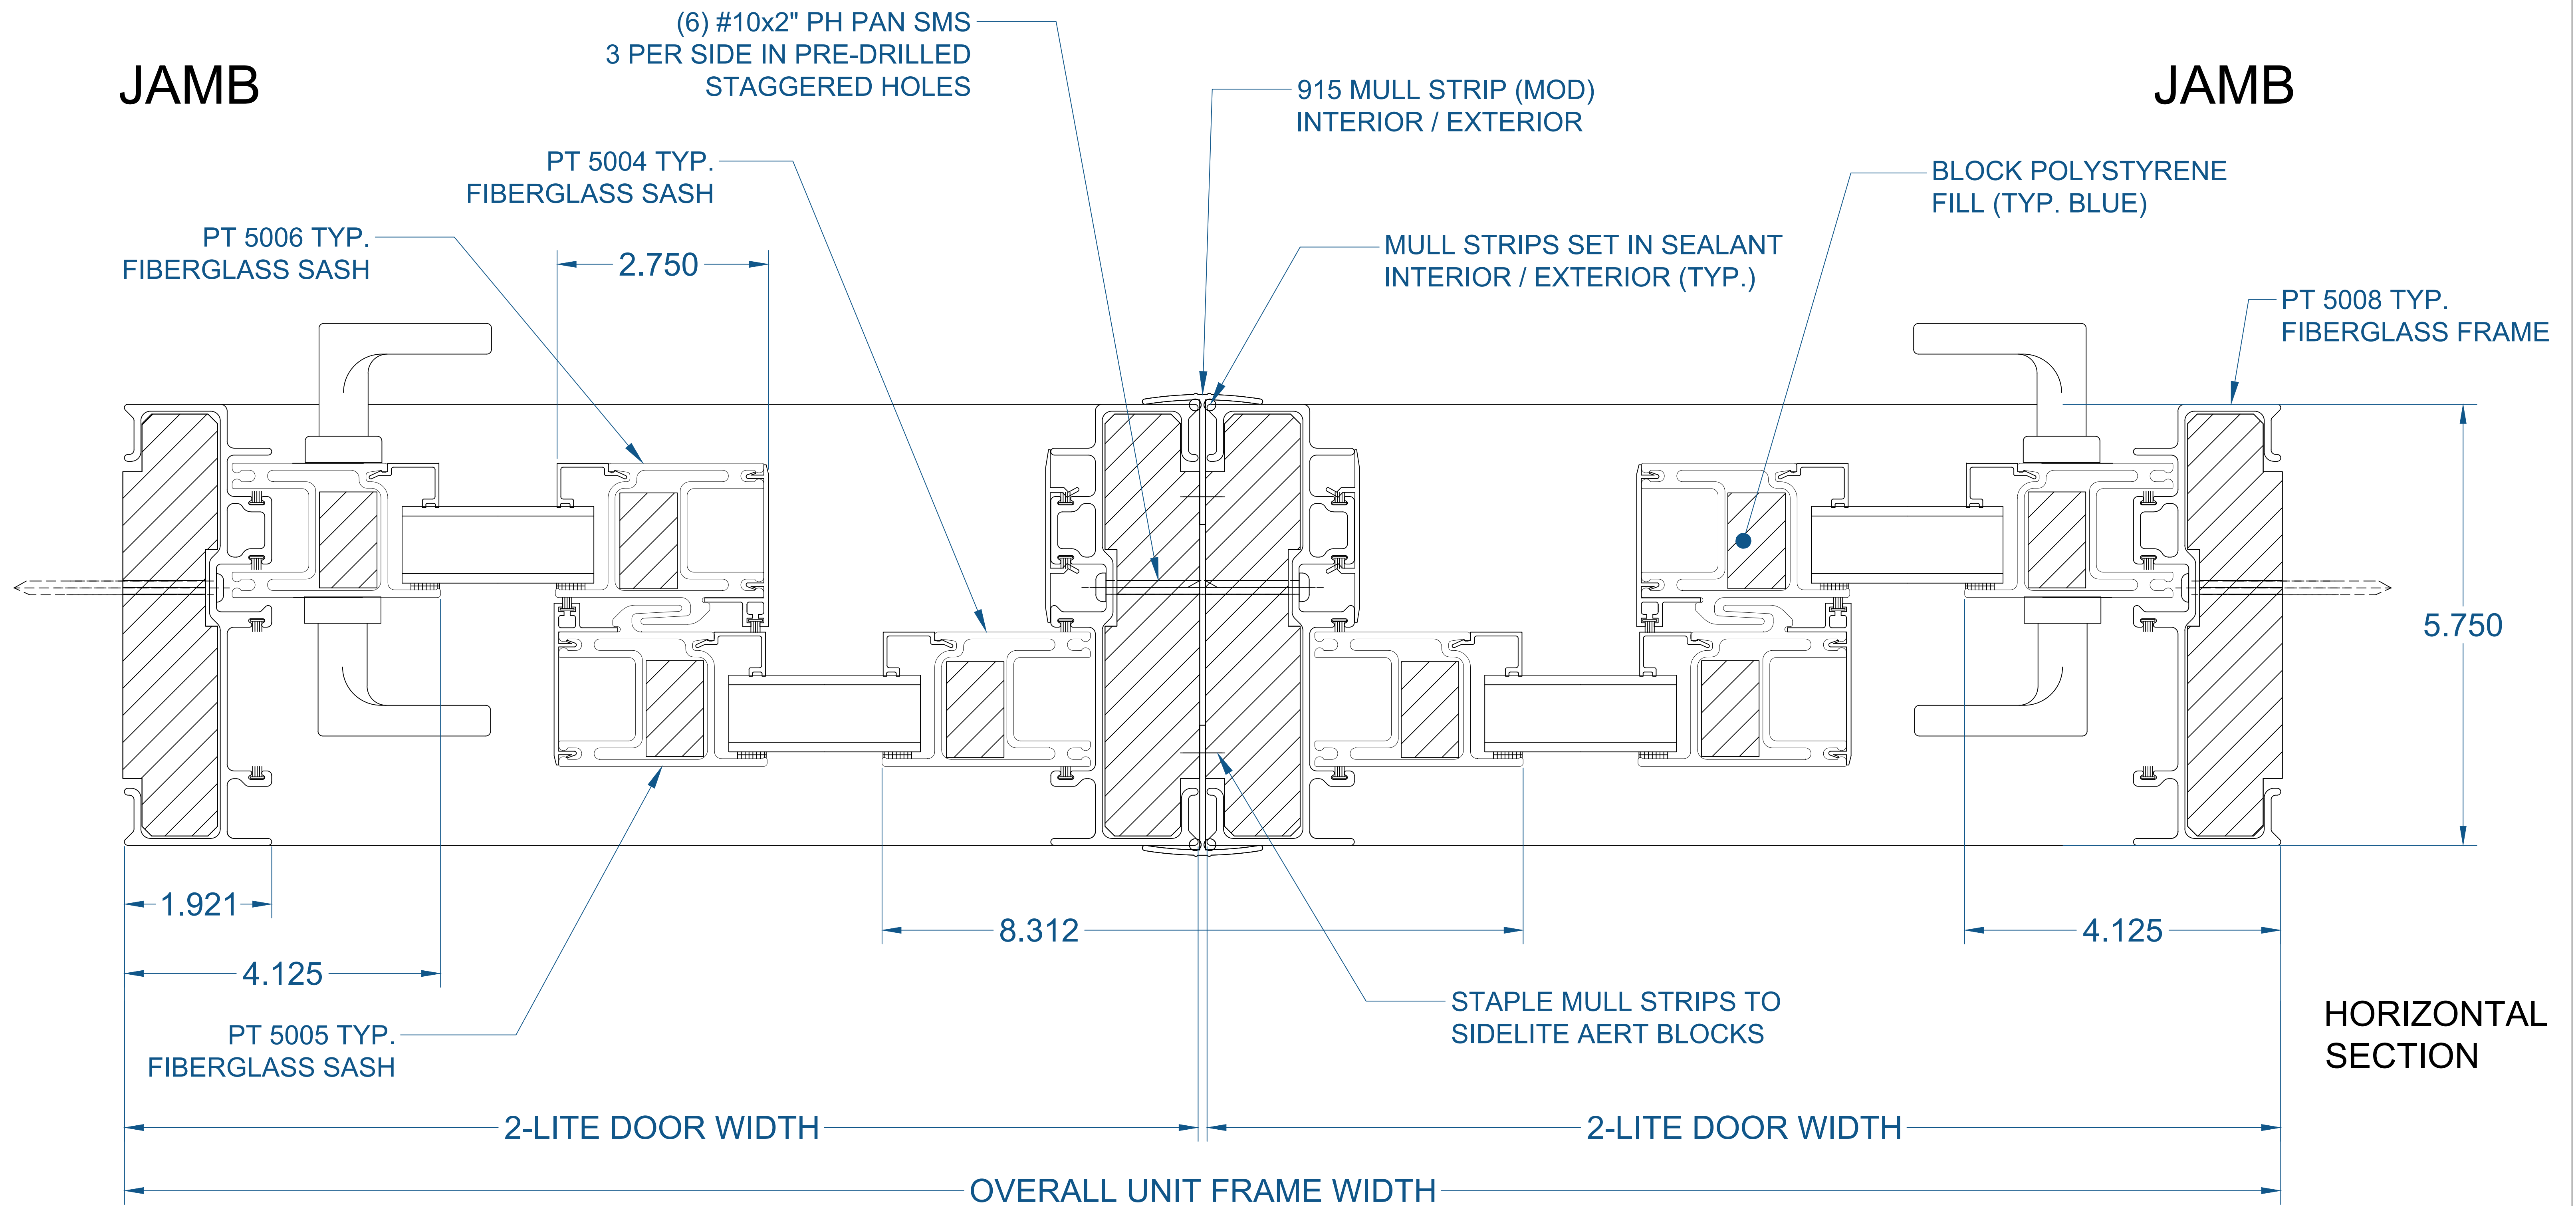

5000 SERIES PATIO DOOR - 4 LITE (MULLED)

(SECTION PROFILE)

5000 SERIES PATIO DOOR
(2) 2 WIDE MULLED HORIZONTAL SECTION
VERTICAL SECTION - REF. SHEET PD2.1 (2 LITE)
XOOX SHOWN

SEE PRODUCT SPECIFICATIONS PAGE FOR COMPLETE PRODUCT DESCRIPTION.

SERIES/CONFIGURATION: 5000 SERIES PATIO DOOR		FiberFrame™ Comfort Line® FIBERGLASS WINDOWS, PATIO DOORS, SUNROOMS & STOREFRONT	COMFORT LINE LTD. 5500 ENTERPRISE BLVD. TOLEDO, OH 43612 419-729-8520	
DRAWING TYPE: DETAIL DOOR PROFILES			THIS DRAWING IS THE PROPERTY OF COMFORT LINE LTD. DESIGN CONCEPTS AND INFORMATION MAY NOT BE REPRODUCED USED OR DISCLOSED WITHOUT THE WRITTEN PERMISSION OF COMFORT LINE LTD.	
		SCALE: 1' - 0" = 1' - 0"	PROJECT: 5000 PATIO DOOR	
		DATE: 2/13/17	QUOTE: #####	SHEET: PD2.5
DATE	REVISION	BY	DRAWN BY: AJL