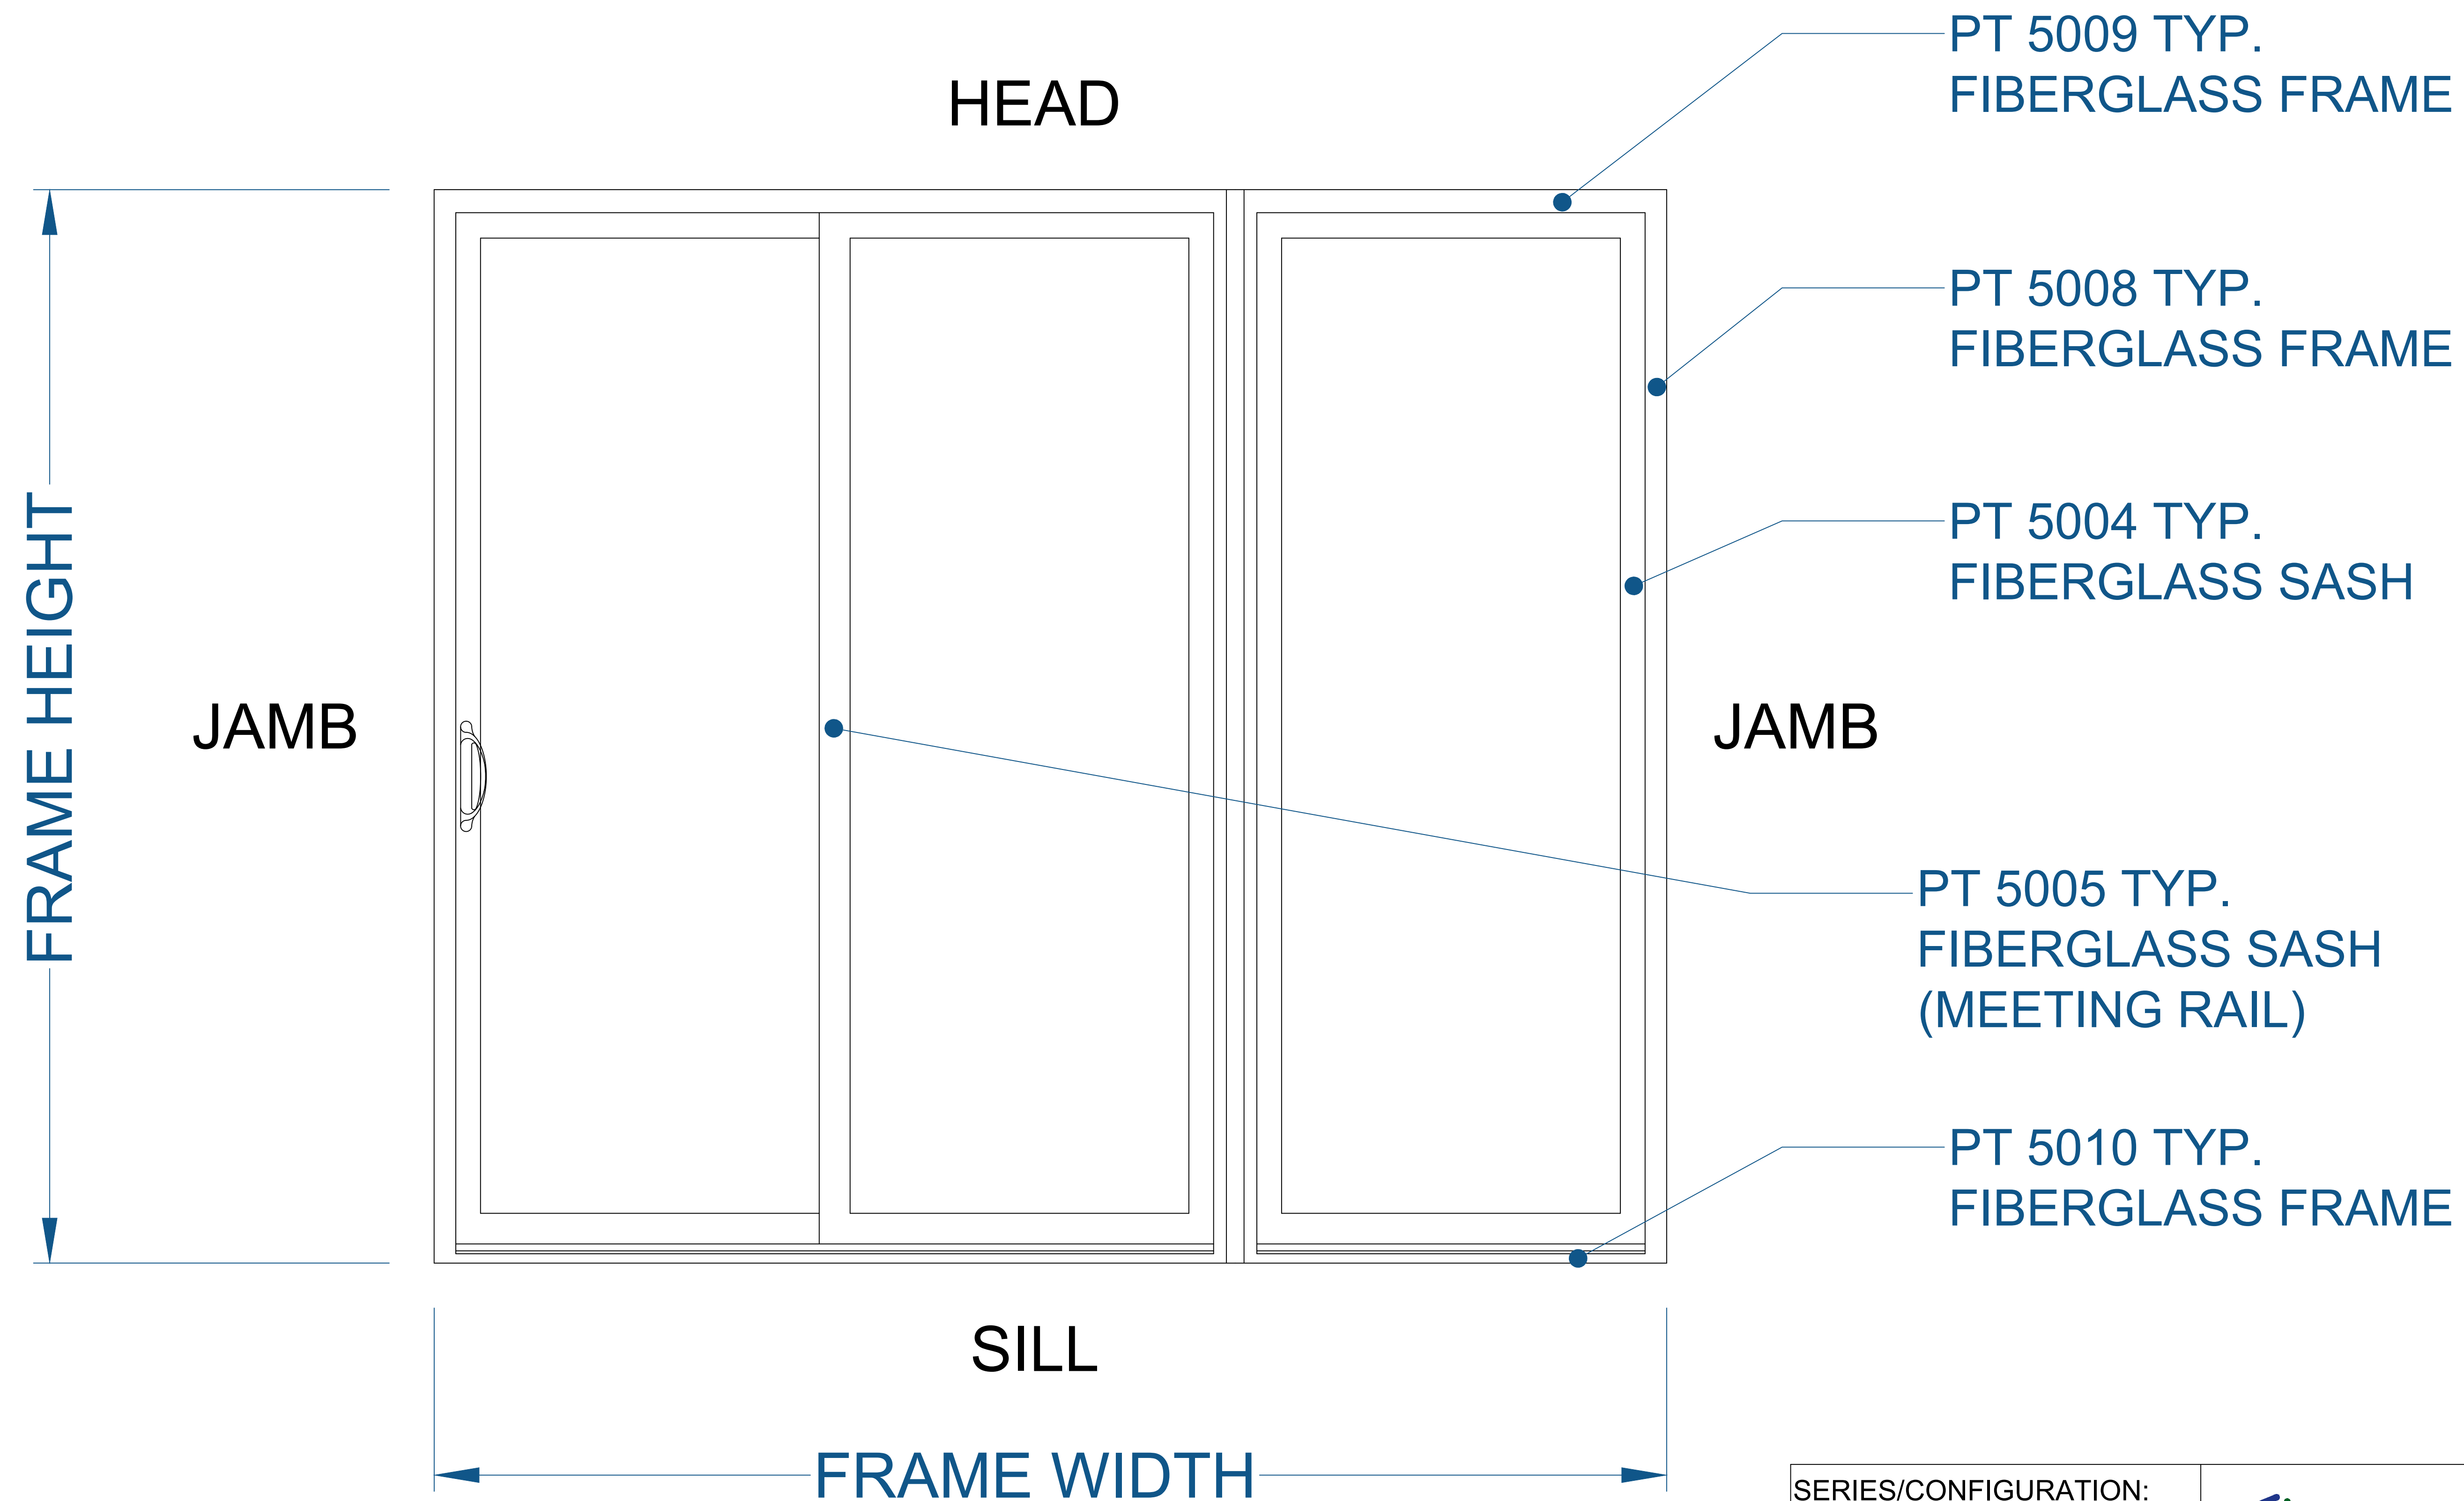

5000 SERIES PATIO DOOR - 3 LITE (MULLED) - END VENT

(ELEVATION DRAWING)

NOTE: ELEVATION VIEWED FROM THE OUTSIDE LOOKING IN.

SEE PRODUCT SPECIFICATIONS PAGE FOR COMPLETE PRODUCT DESCRIPTION.

SERIES/CONFIGURATION: 5000 SERIES PATIO DOOR		FiberFrame™ Comfort Line® FIBERGLASS WINDOWS, PATIO DOORS, SUNROOMS & STOREFRONT	COMFORT LINE LTD. 5500 ENTERPRISE BLVD. TOLEDO, OH 43612 419-729-8520	
DRAWING TYPE: ELEVATION DRAWING			THIS DRAWING IS THE PROPERTY OF COMFORT LINE LTD. DESIGN CONCEPTS AND INFORMATION MAY NOT BE REPRODUCED USED OR DISCLOSED WITHOUT THE WRITTEN PERMISSION OF COMFORT LINE LTD.	
		PROJECT: 5000 PATIO DOOR		
		SCALE: 6" = 1' - 0"	QUOTE: ####	SHEET: PD1.3
DATE	REVISION	BY	DRAWN BY: AJL