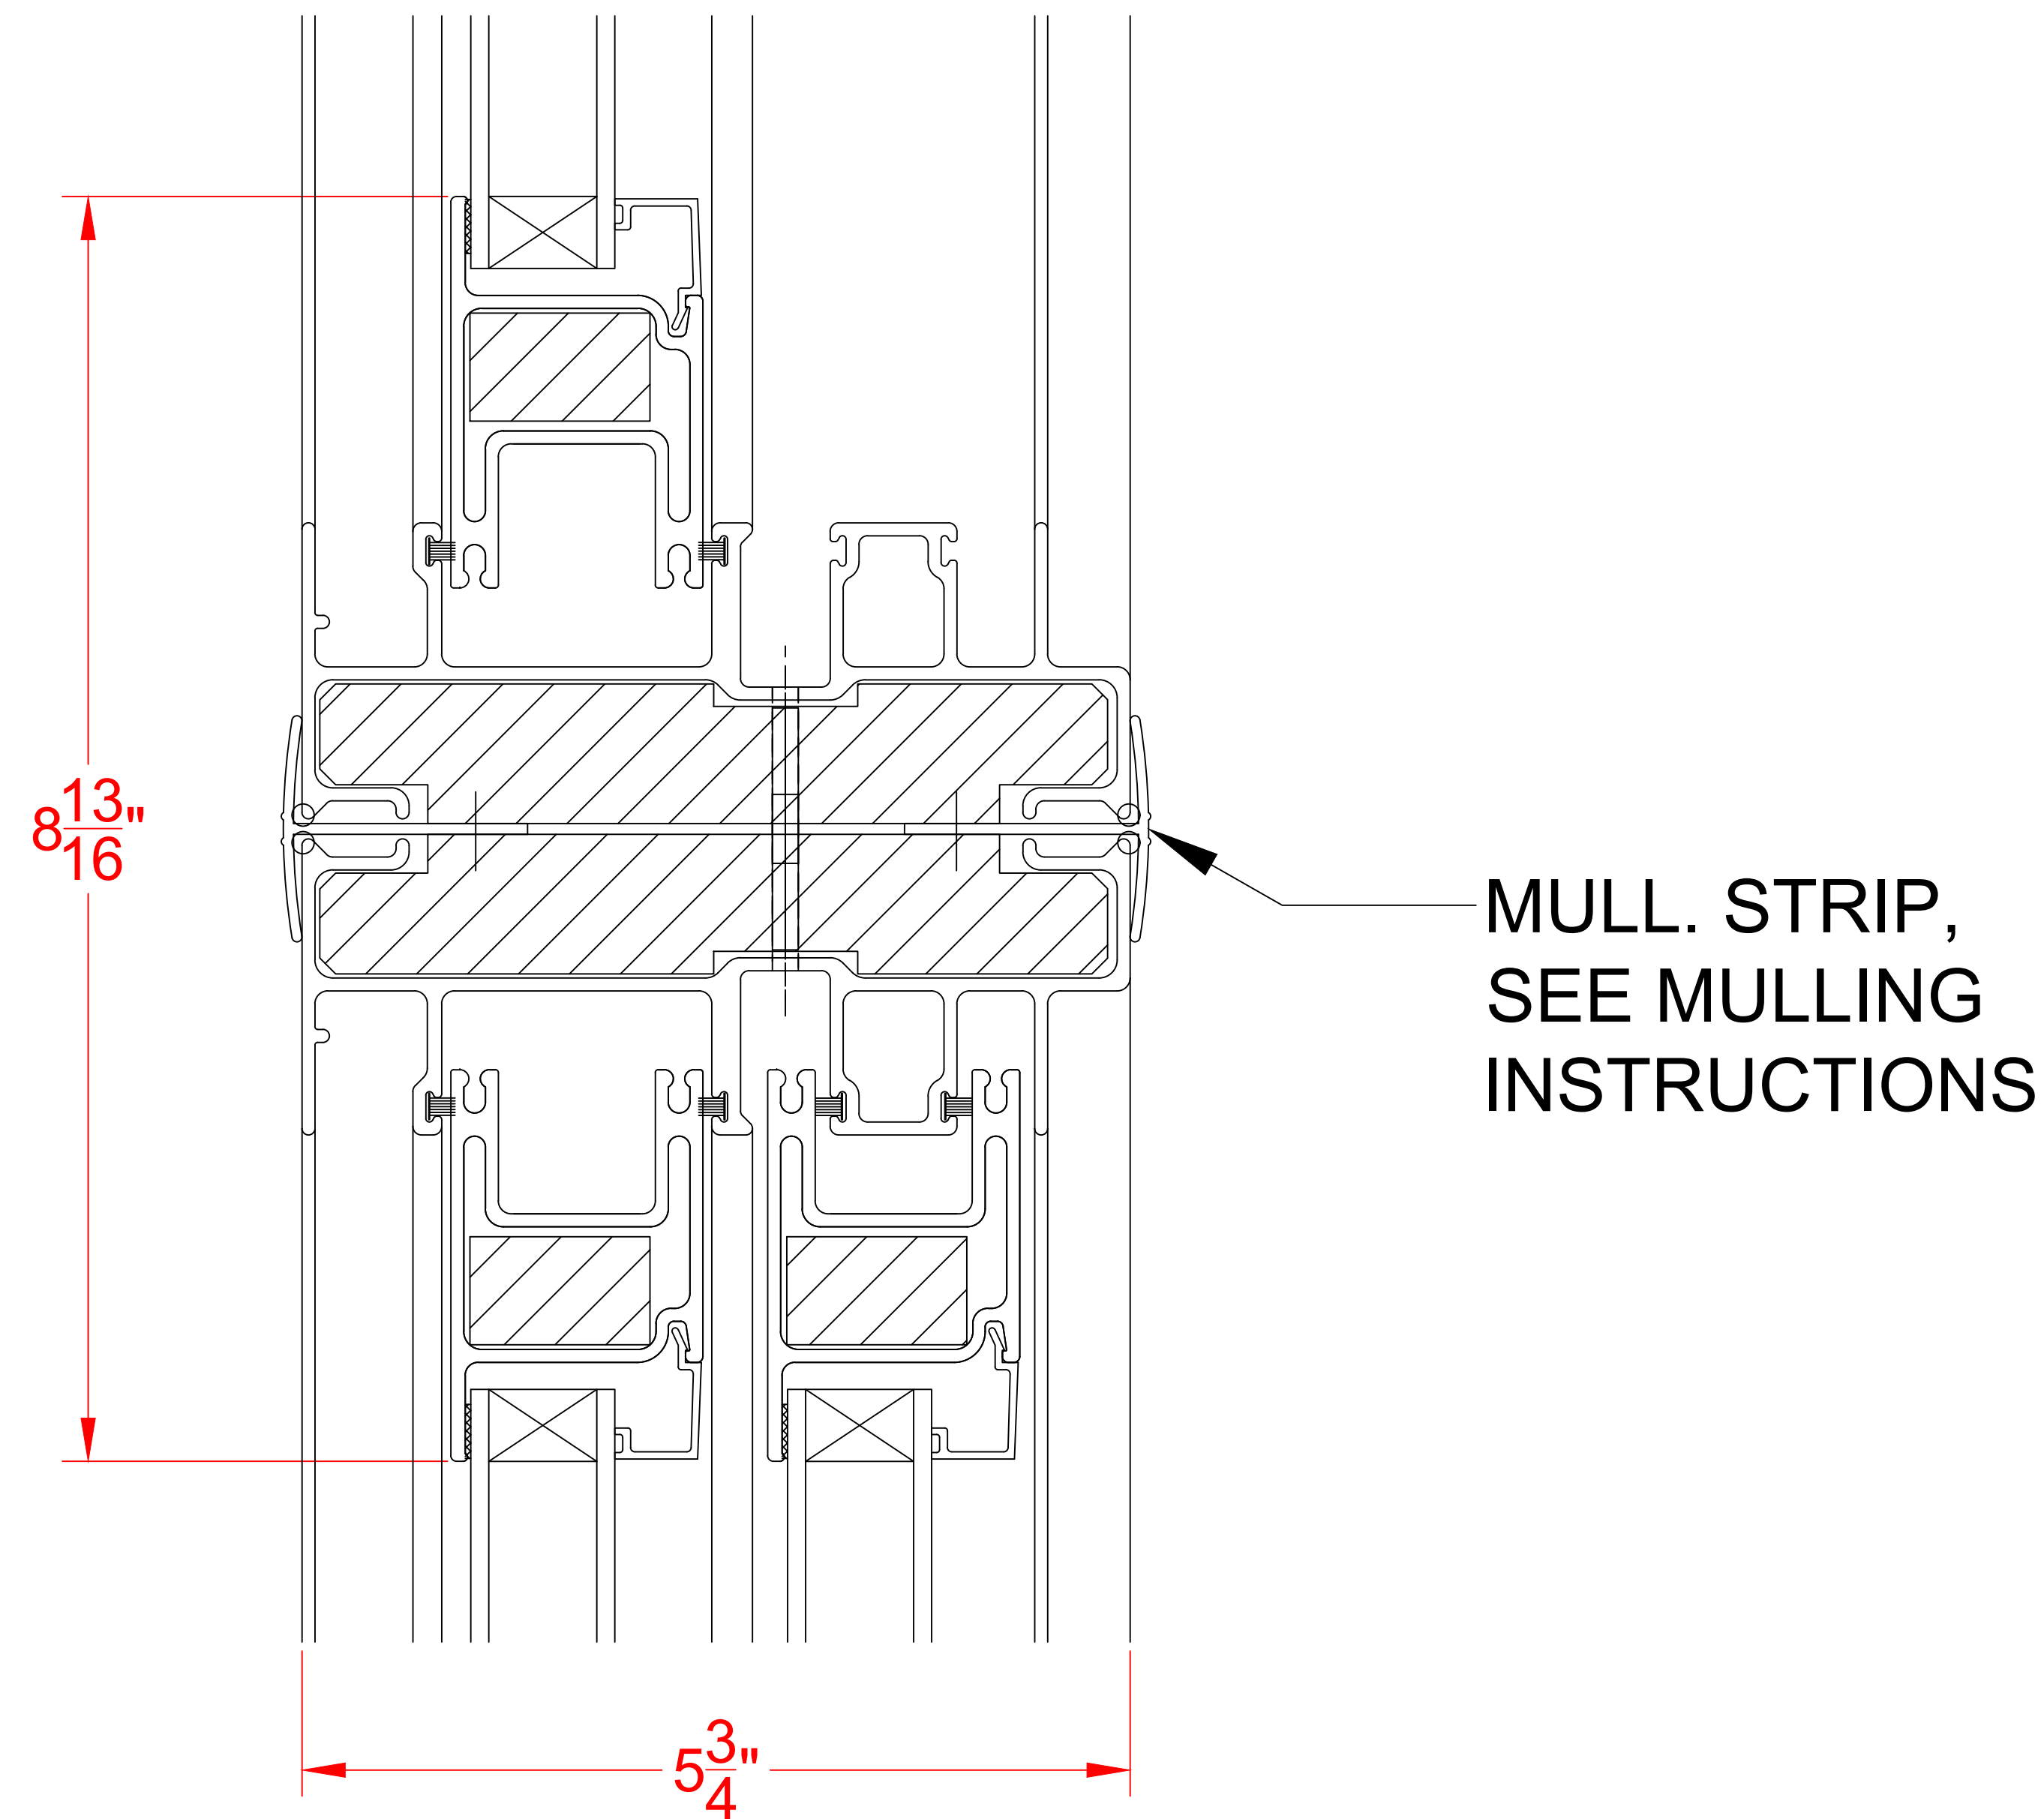

5000 SERIES PATIO DOOR

(MULLING DETAIL)

MULLING OPTIONS INCLUDE:

5000 SERIES DOORS

5000 SERIES TRANSOMS

MULL. DETAIL - DOOR / TRANSOM - TYP.
HORIZONTAL MULLS

MULL. STRIP,
SEE MULLING
INSTRUCTIONS