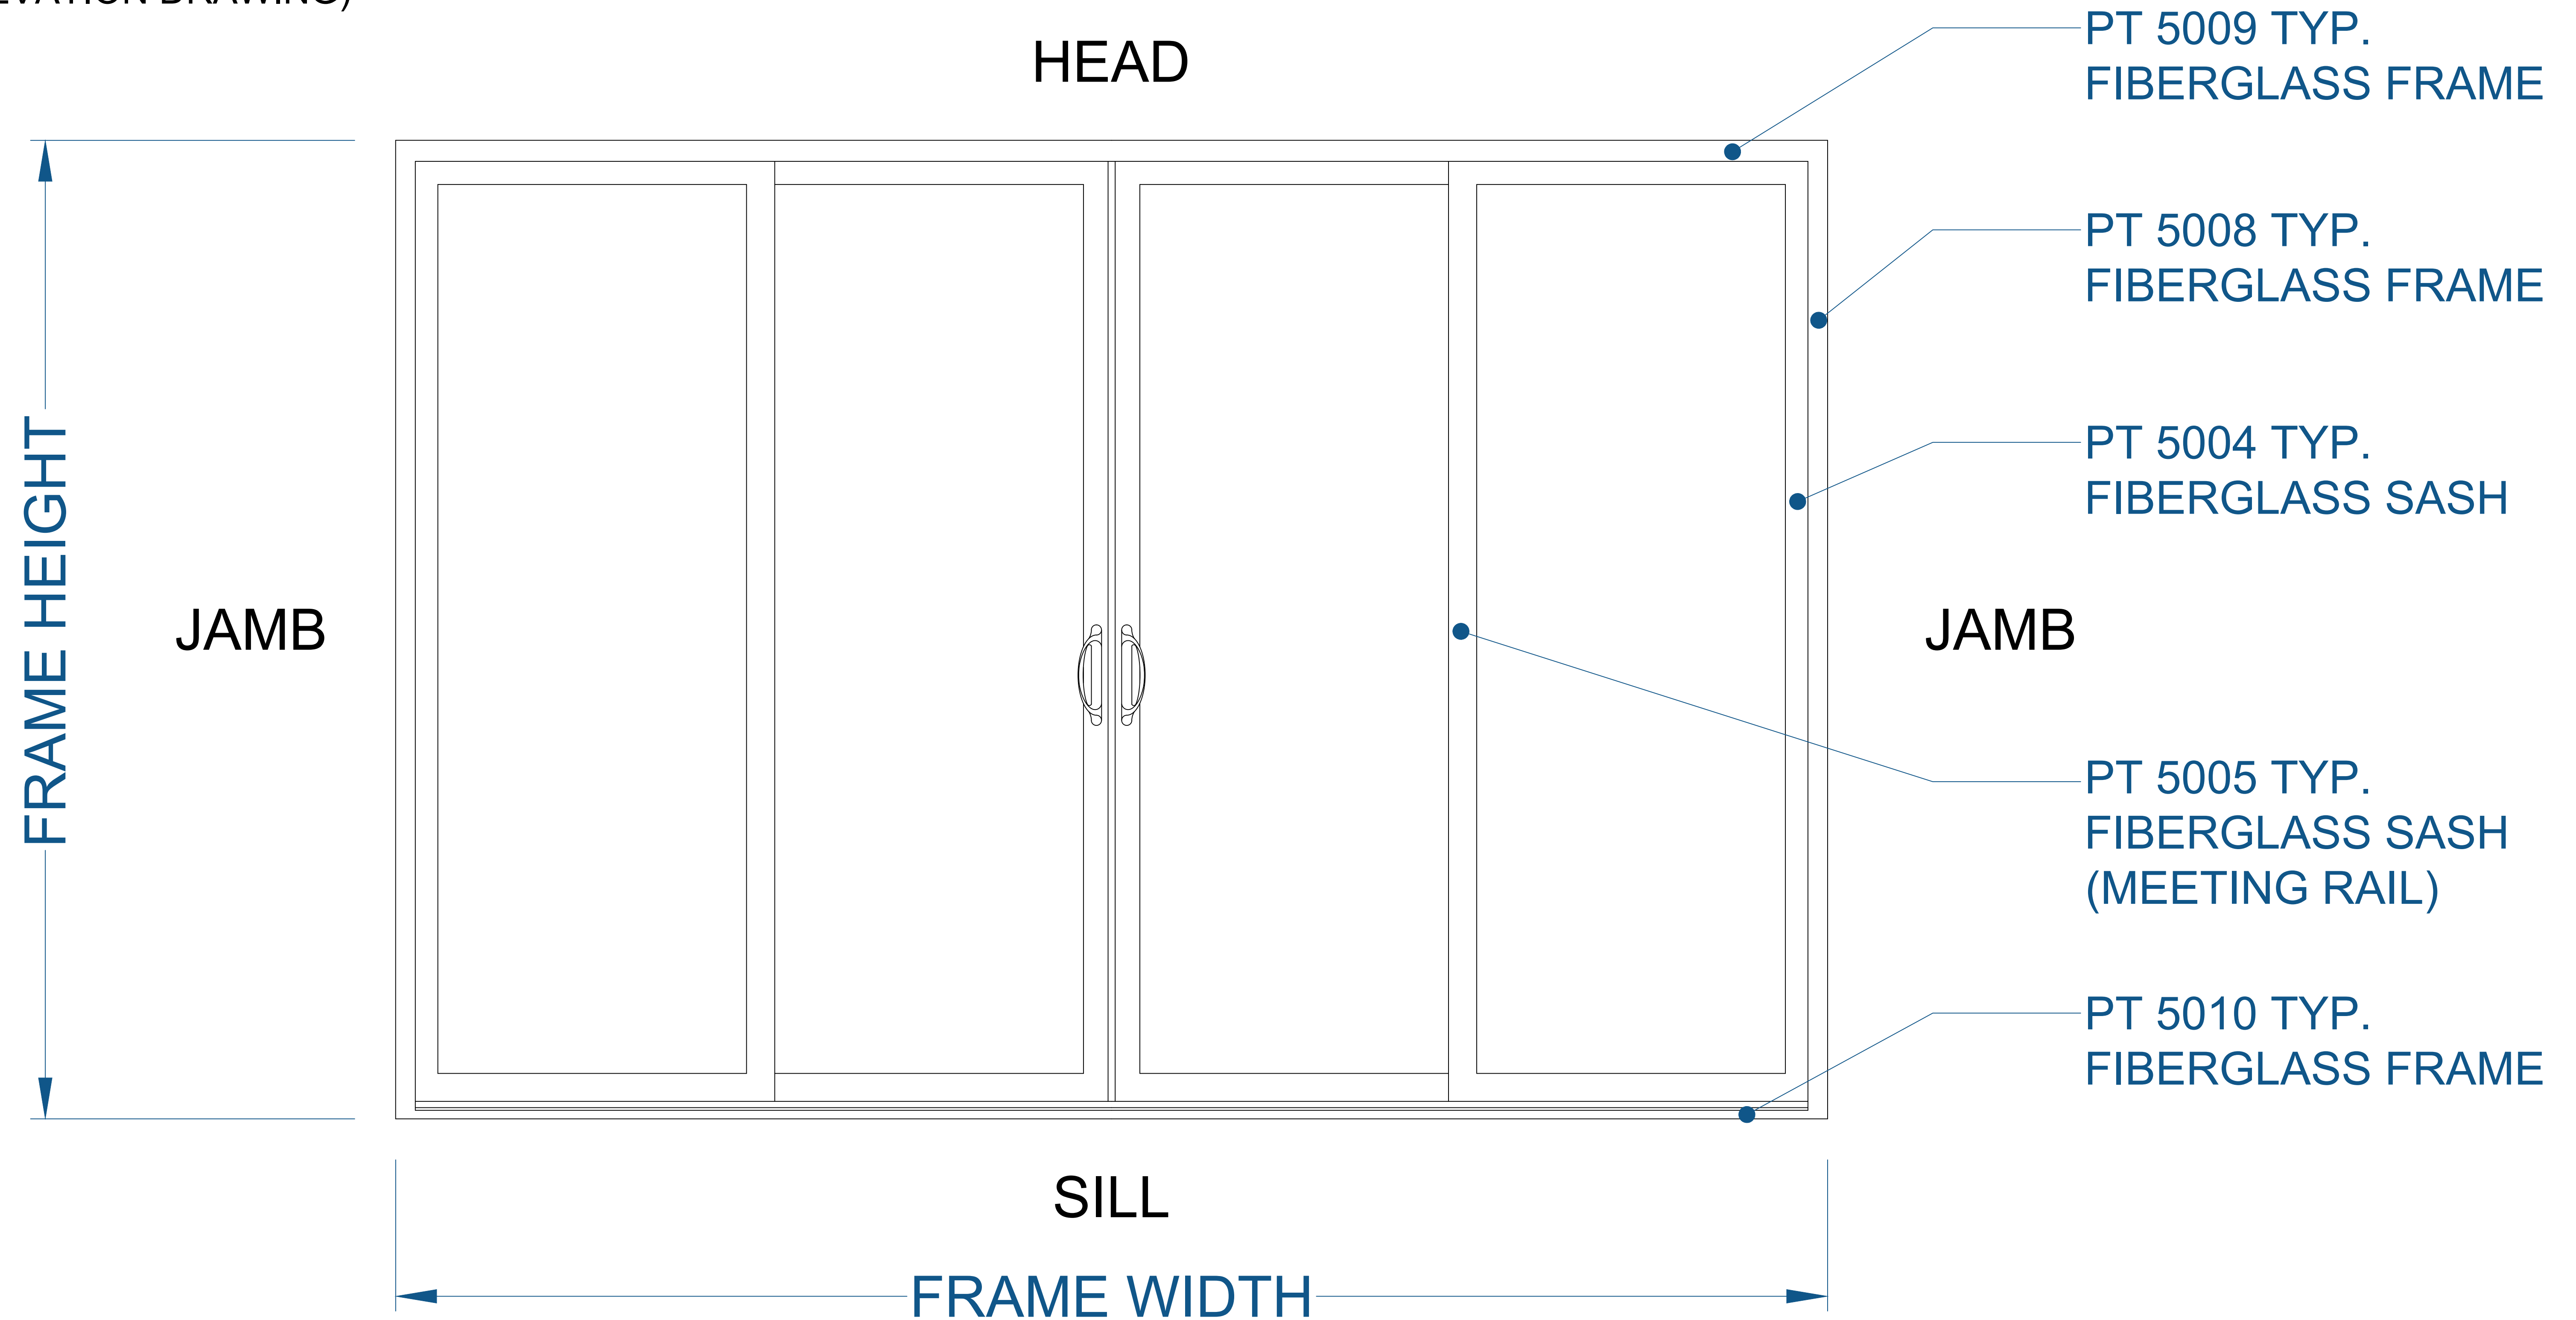

# 5000 SERIES PATIO DOOR - 3 LITE (MULLED) - CENTER VENT

(ELEVATION DRAWING)

NOTE: ELEVATION VIEWED FROM THE OUTSIDE LOOKING IN.

SEE PRODUCT SPECIFICATIONS PAGE FOR COMPLETE PRODUCT DESCRIPTION.

SERIES/CONFIGURATION: 5000 SERIES PATIO DOOR		 <b>FiberFrame™</b> Comfort Line® <small>FIBERGLASS WINDOWS, PATIO DOORS, SUNROOMS &amp; STOREFRONT</small>	COMFORT LINE LTD. 5500 ENTERPRISE BLVD. TOLEDO, OH 43612 419-729-8520	
DRAWING TYPE: ELEVATION DRAWING			THIS DRAWING IS THE PROPERTY OF COMFORT LINE LTD. DESIGN CONCEPTS AND INFORMATION MAY NOT BE REPRODUCED USED OR DISCLOSED WITHOUT THE WRITTEN PERMISSION OF COMFORT LINE LTD.	
		PROJECT: 5000 PATIO DOOR		
		SCALE: 6" = 1' - 0"	QUOTE: ####	SHEET: PD1.3
DATE	REVISION	BY	DRAWN BY: AJL	

# 5000 SERIES PATIO DOOR - 4 LITE (CONTINUOUS)

(ELEVATION DRAWING)

NOTE: ELEVATION VIEWED FROM THE OUTSIDE LOOKING IN.

SEE PRODUCT SPECIFICATIONS PAGE FOR COMPLETE PRODUCT DESCRIPTION.

SERIES/CONFIGURATION: 5000 SERIES PATIO DOOR		 <b>FiberFrame™</b> Comfort Line® <small>FIBERGLASS WINDOWS, PATIO DOORS, SUNROOMS &amp; STOREFRONT</small>	COMFORT LINE LTD. 5500 ENTERPRISE BLVD. TOLEDO, OH 43612 419-729-8520	
DRAWING TYPE: ELEVATION DRAWING			THIS DRAWING IS THE PROPERTY OF COMFORT LINE LTD. DESIGN CONCEPTS AND INFORMATION MAY NOT BE REPRODUCED USED OR DISCLOSED WITHOUT THE WRITTEN PERMISSION OF COMFORT LINE LTD.	
		PROJECT: 5000 PATIO DOOR		
		SCALE: 6" = 1' - 0"	QUOTE: #####	SHEET: PD1.4
DATE	REVISION	BY	DRAWN BY: AJL	