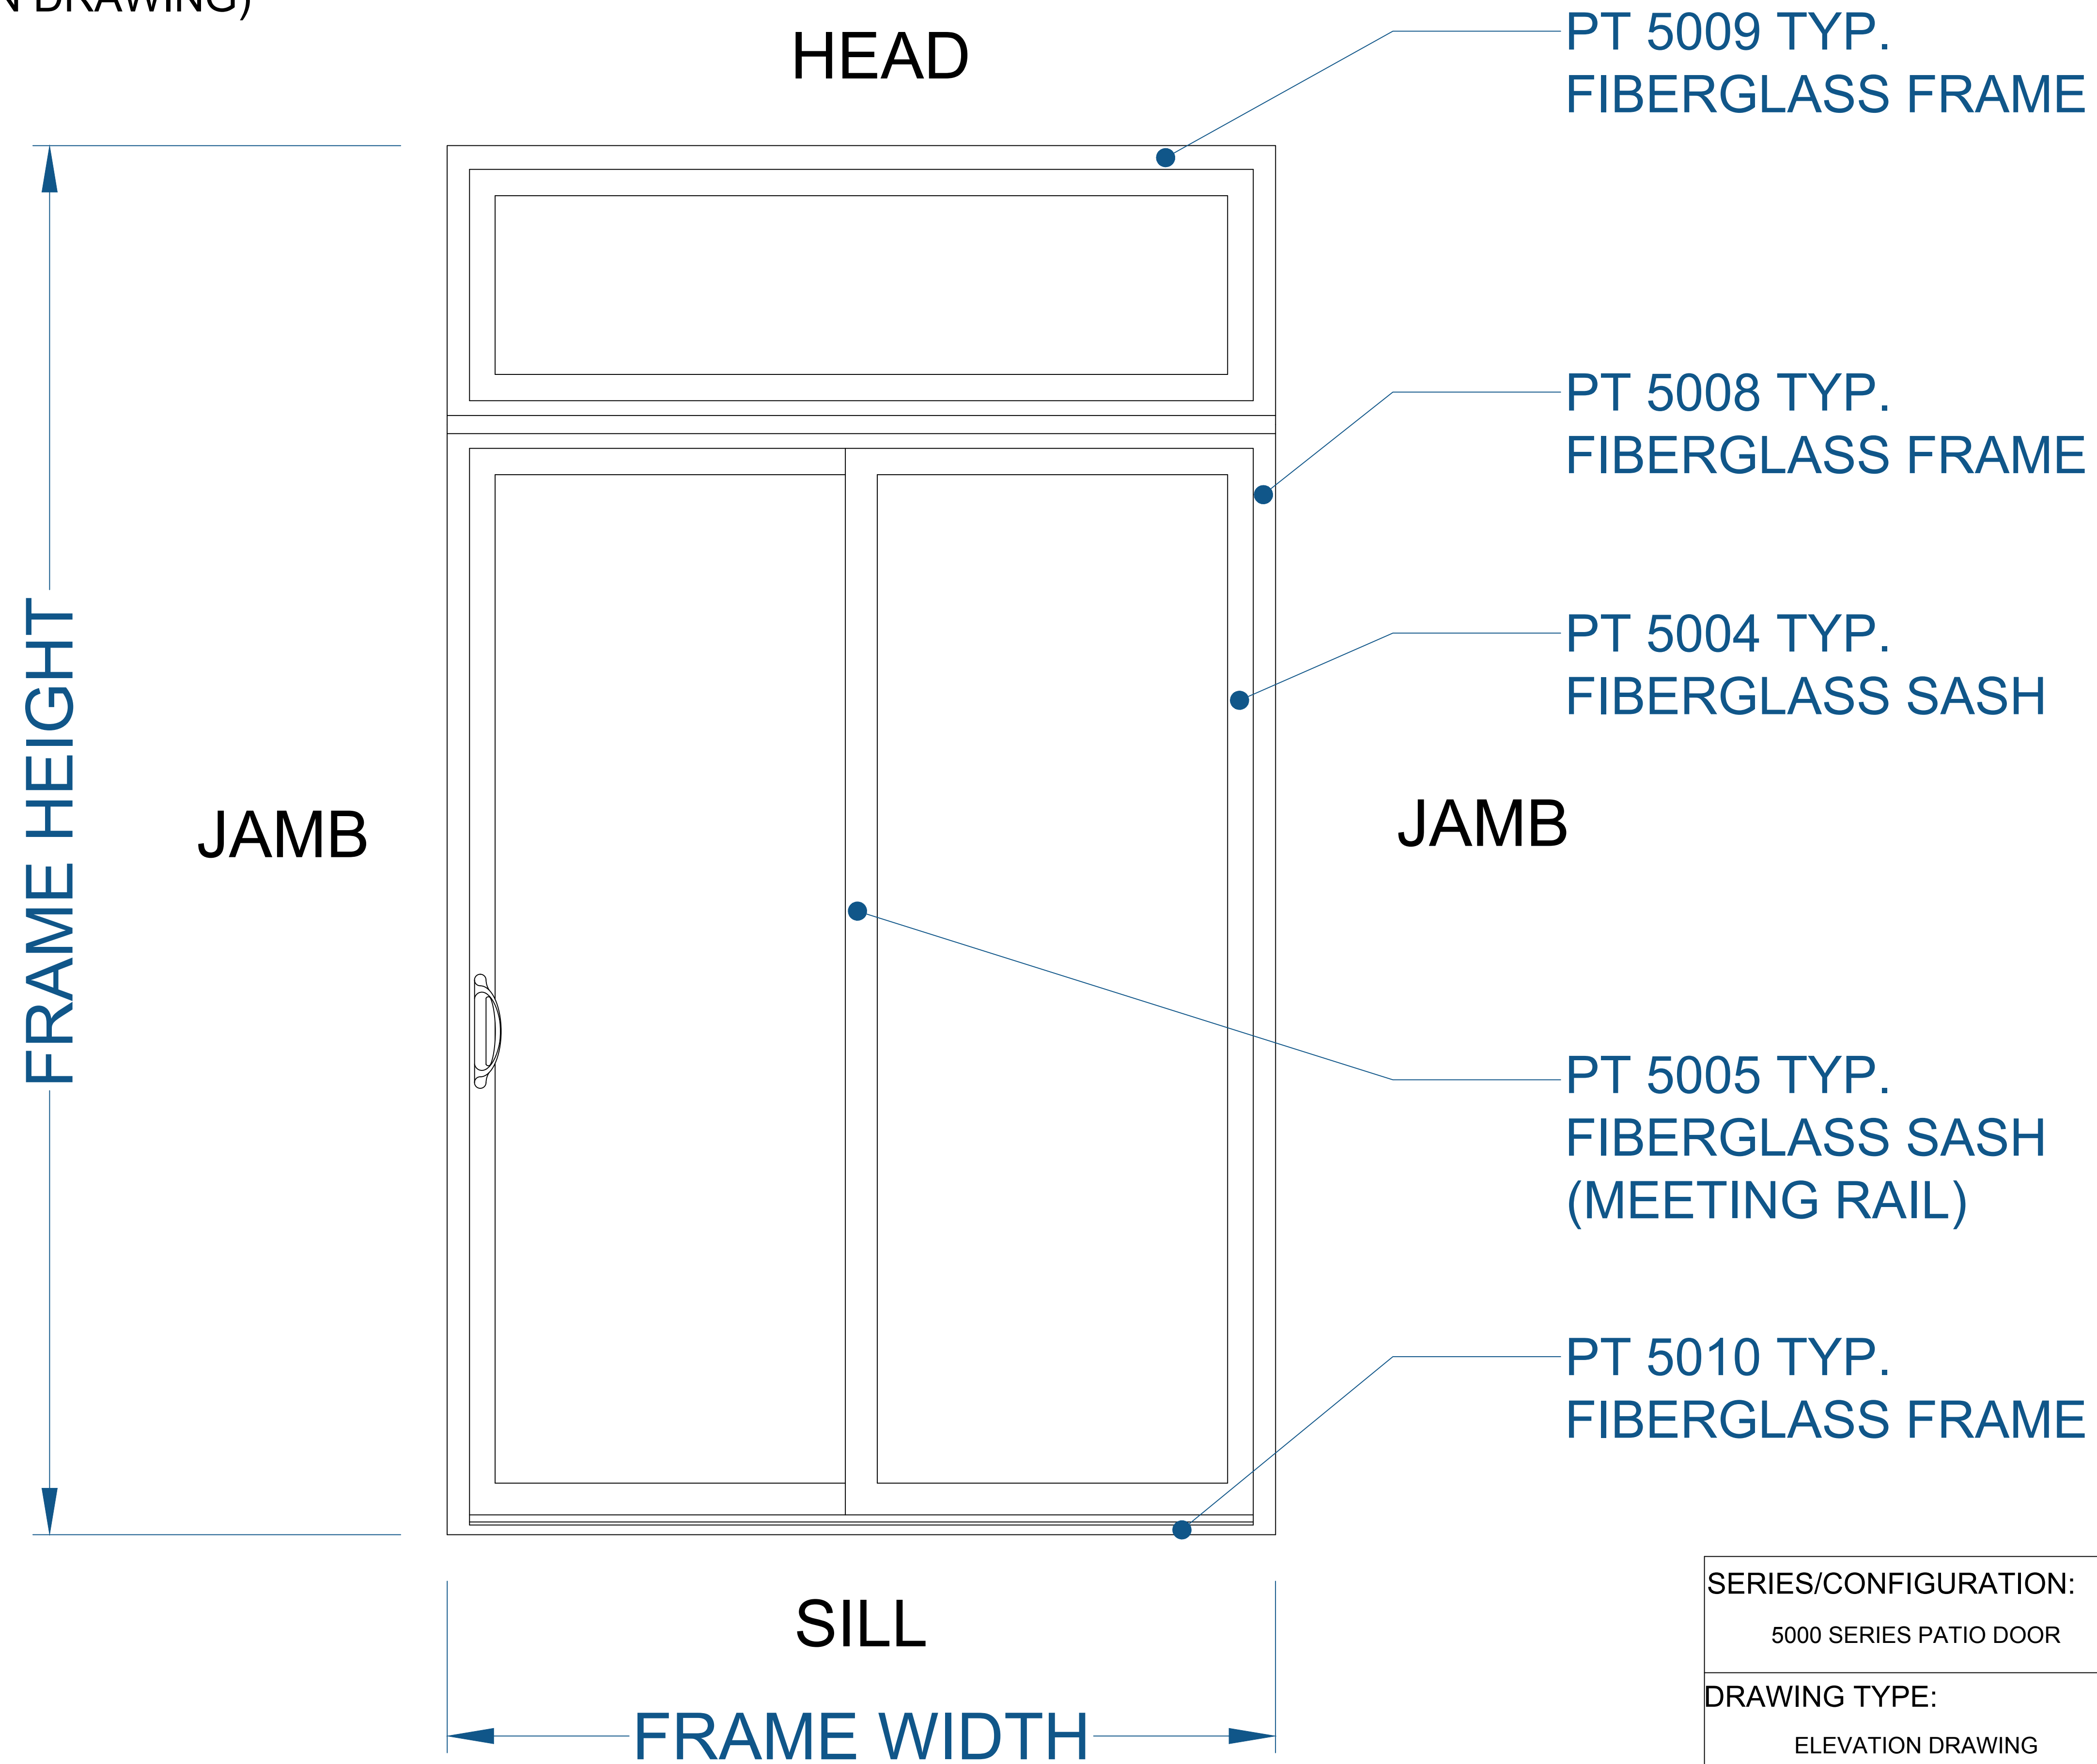

5000 SERIES PATIO DOOR - 2 LITE W/ TRANSOM (MULLED)

(ELEVATION DRAWING)

NOTE: ELEVATION VIEWED FROM THE OUTSIDE LOOKING IN.

SEE PRODUCT SPECIFICATIONS PAGE FOR COMPLETE PRODUCT DESCRIPTION.

SERIES/CONFIGURATION: 5000 SERIES PATIO DOOR		FiberFrame™ Comfort Line® FIBERGLASS WINDOWS, PATIO DOORS, SUNROOMS & STOREFRONT	COMFORT LINE LTD. 5500 ENTERPRISE BLVD. TOLEDO, OH 43612 419-729-8520	
DRAWING TYPE: ELEVATION DRAWING			THIS DRAWING IS THE PROPERTY OF COMFORT LINE LTD. DESIGN CONCEPTS AND INFORMATION MAY NOT BE REPRODUCED USED OR DISCLOSED WITHOUT THE WRITTEN PERMISSION OF COMFORT LINE LTD.	
		PROJECT: 5000 PATIO DOOR		
		SCALE: 6" = 1' - 0"		
		DATE: 2/13/17		
DATE	REVISION	BY	DRAWN BY: AJL	
		QUOTE: ####	SHEET: PD1.6