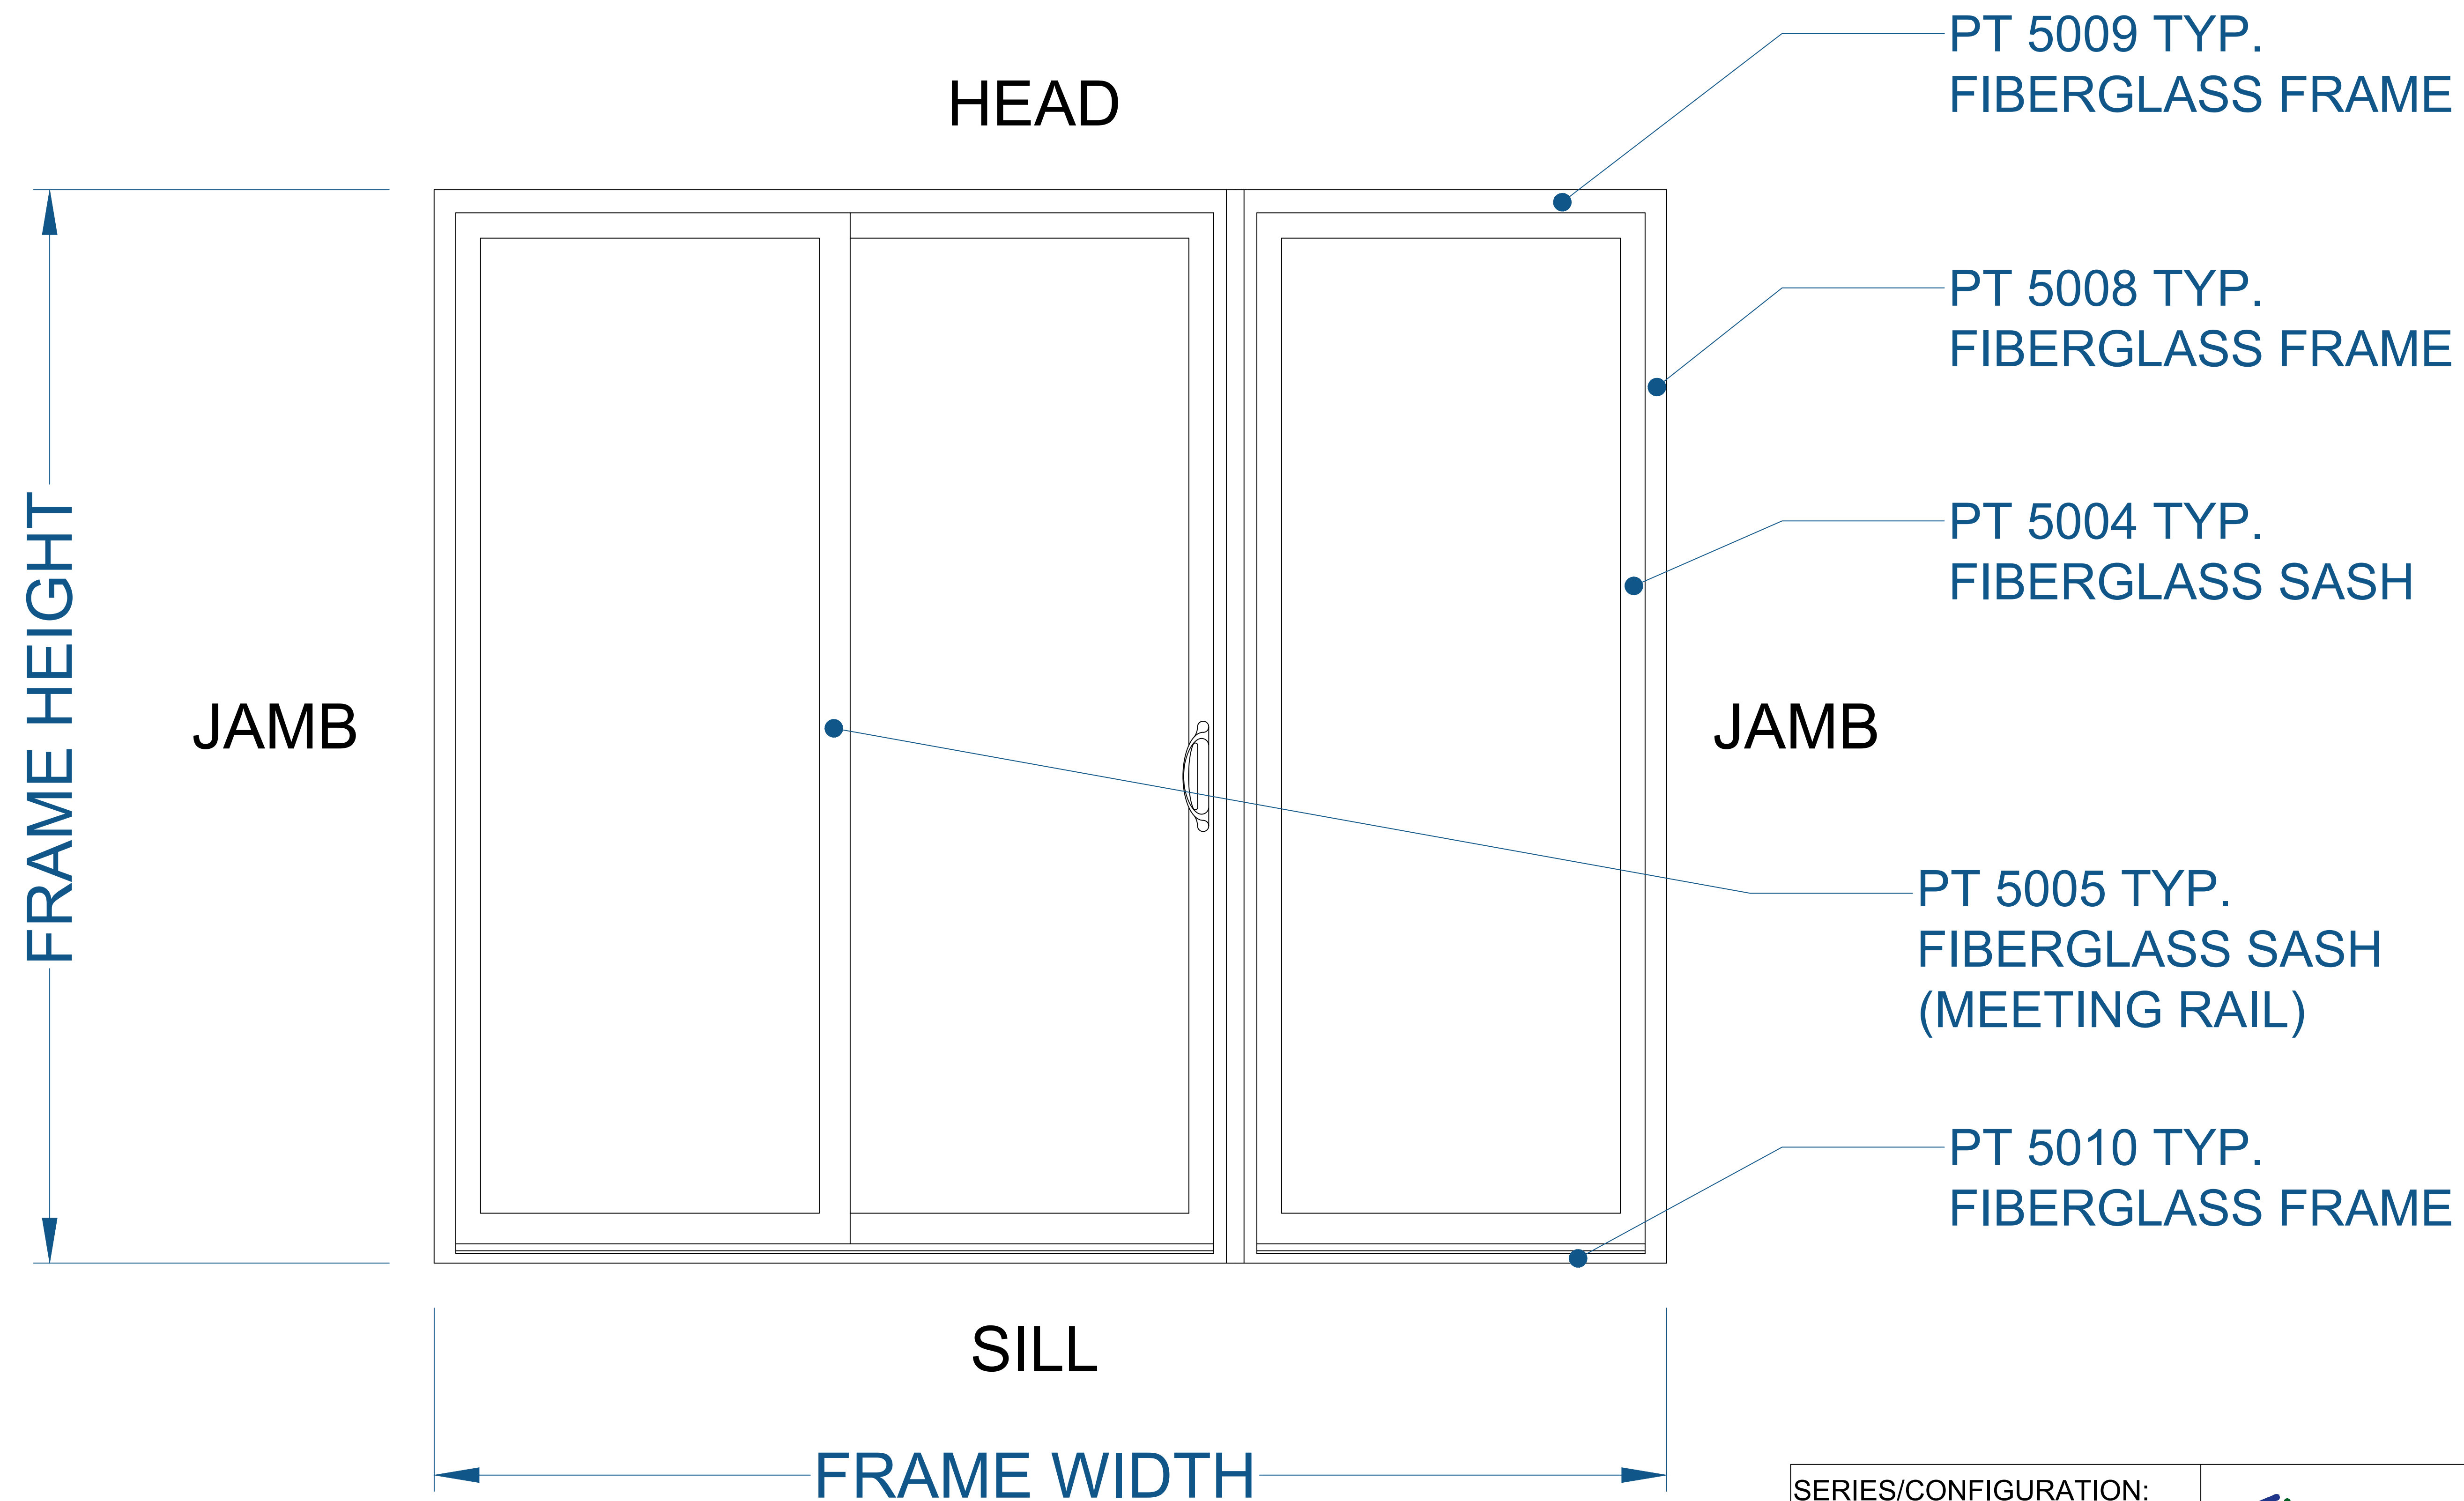

5000 SERIES PATIO DOOR - 3 LITE (MULLED) - CENTER VENT

(ELEVATION DRAWING)

NOTE: ELEVATION VIEWED FROM THE OUTSIDE LOOKING IN.

SEE PRODUCT SPECIFICATIONS PAGE FOR COMPLETE PRODUCT DESCRIPTION.

SERIES/CONFIGURATION: 5000 SERIES PATIO DOOR		FiberFrame™ Comfort Line® FIBERGLASS WINDOWS, PATIO DOORS, SUNROOMS & STOREFRONT	COMFORT LINE LTD. 5500 ENTERPRISE BLVD. TOLEDO, OH 43612 419-729-8520	
DRAWING TYPE: ELEVATION DRAWING			THIS DRAWING IS THE PROPERTY OF COMFORT LINE LTD. DESIGN CONCEPTS AND INFORMATION MAY NOT BE REPRODUCED USED OR DISCLOSED WITHOUT THE WRITTEN PERMISSION OF COMFORT LINE LTD.	
		PROJECT: 5000 PATIO DOOR		
		SCALE: 6" = 1' - 0"	QUOTE: ####	SHEET: PD1.3
DATE	REVISION	BY	DRAWN BY: AJL