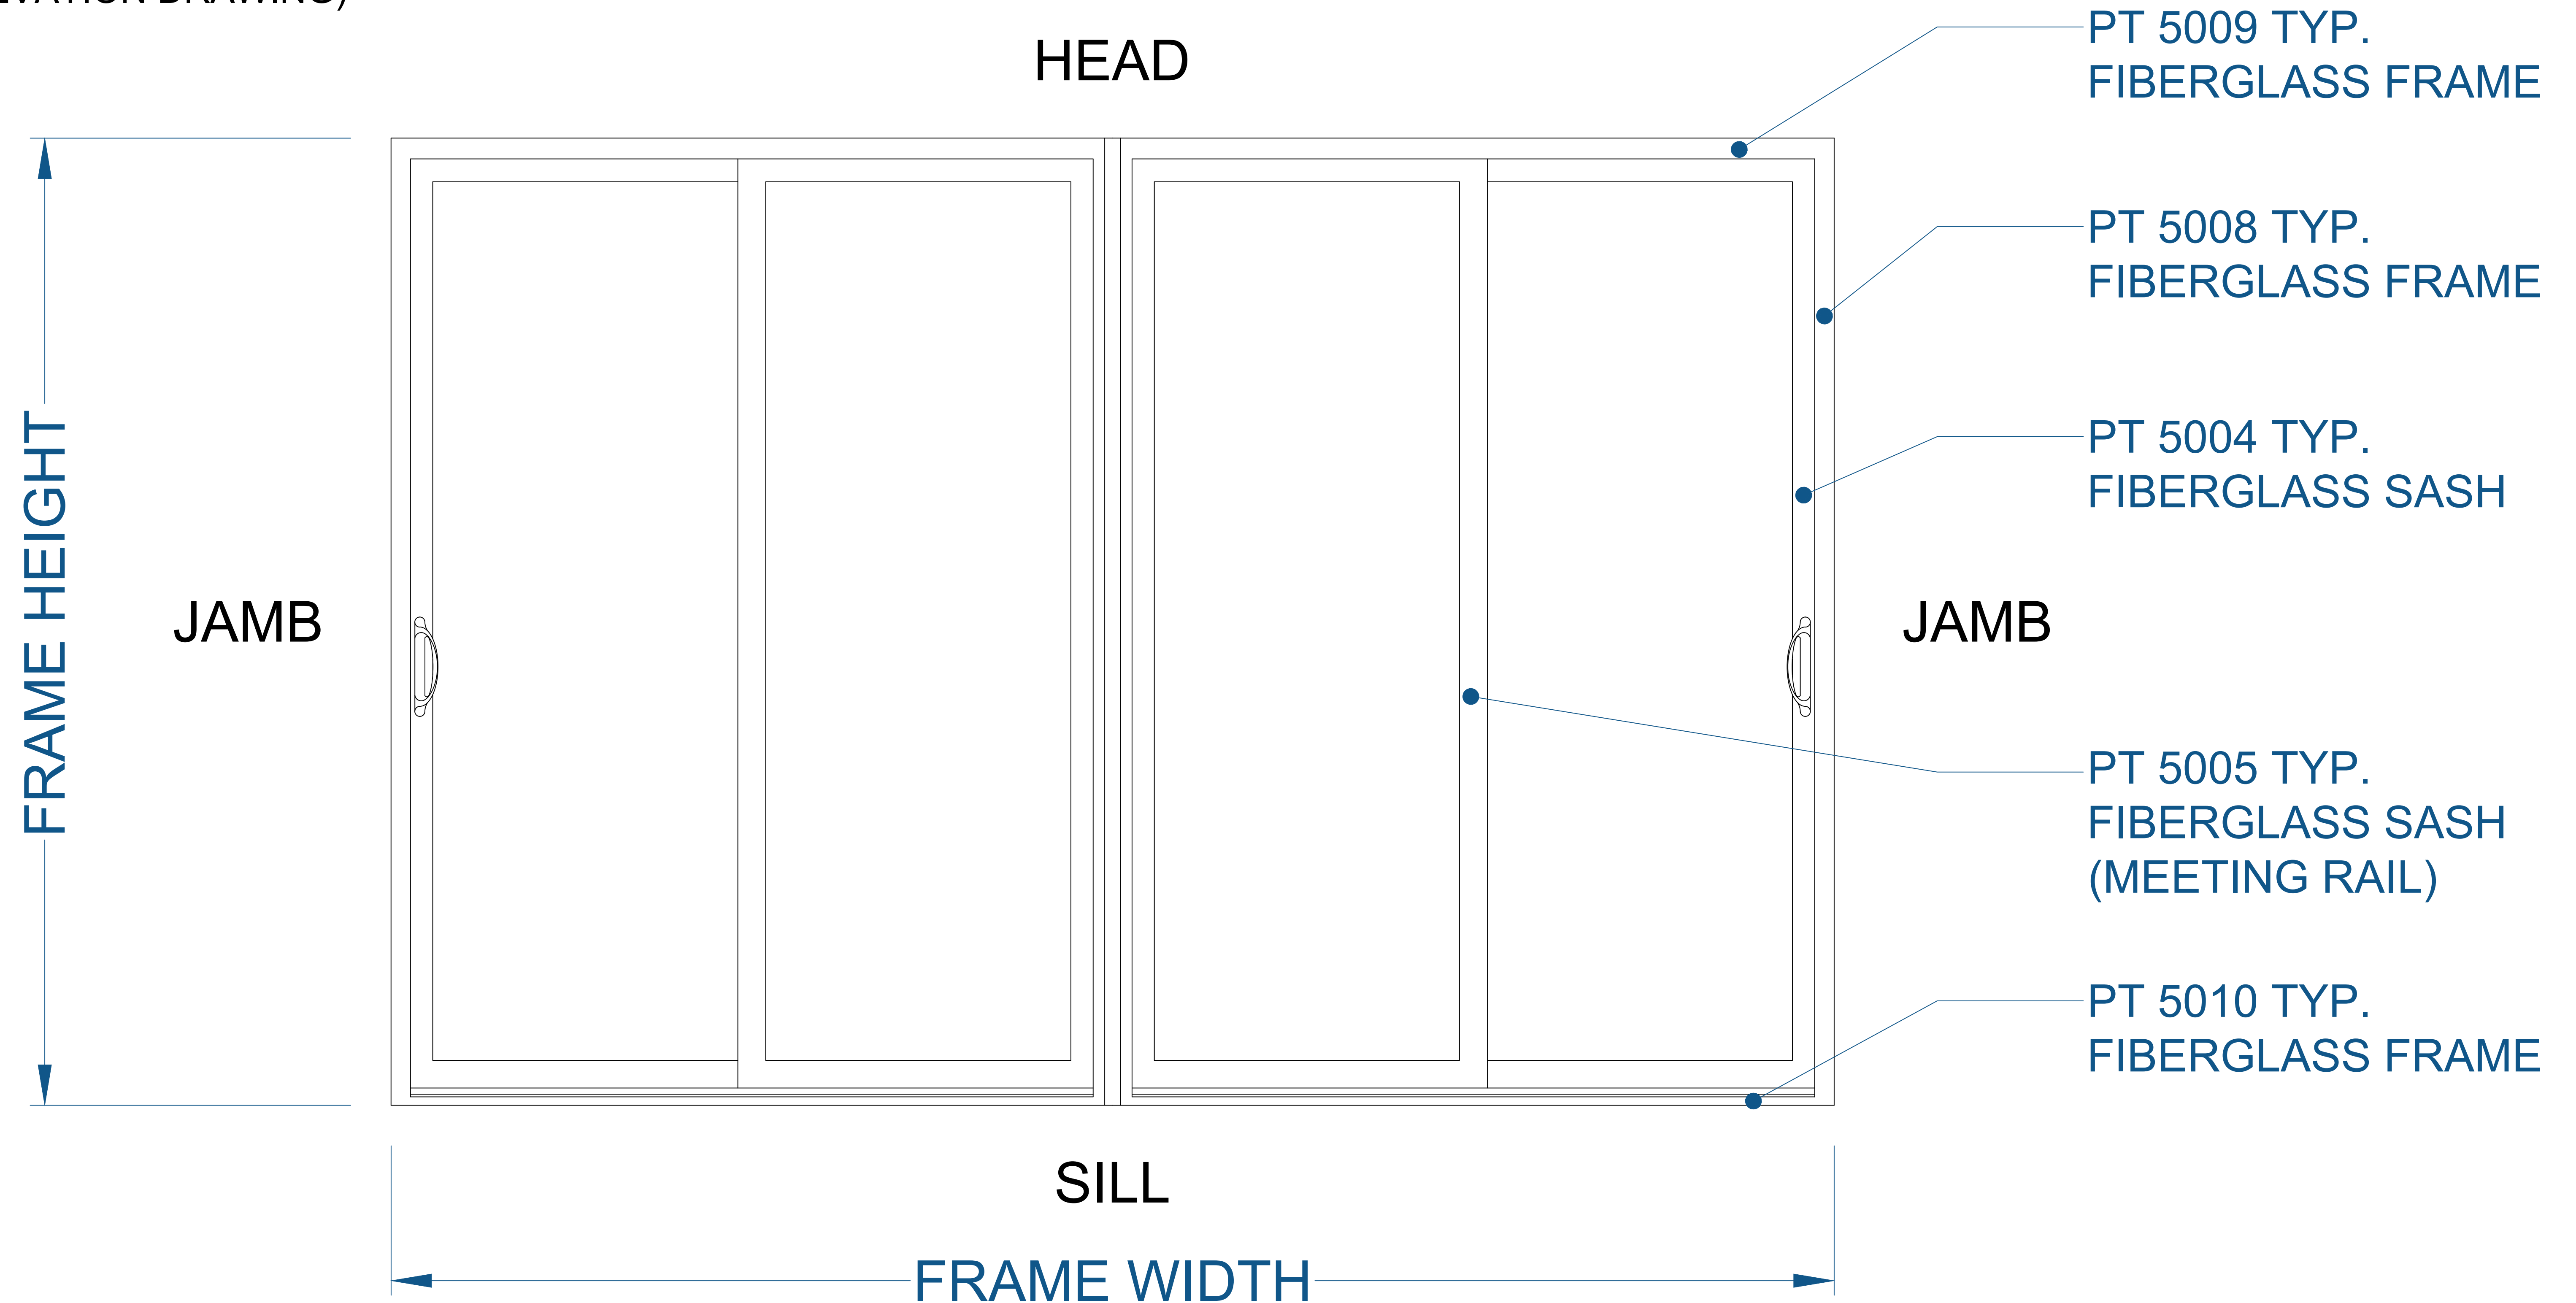

# 5000 SERIES PATIO DOOR - 4 LITE (CONTINUOUS)

(ELEVATION DRAWING)

NOTE: ELEVATION VIEWED FROM THE OUTSIDE LOOKING IN.

SEE PRODUCT SPECIFICATIONS PAGE FOR COMPLETE PRODUCT DESCRIPTION.

SERIES/CONFIGURATION: 5000 SERIES PATIO DOOR		 <b>FiberFrame™</b> Comfort Line® <small>FIBERGLASS WINDOWS, PATIO DOORS, SUNROOMS &amp; STOREFRONT</small>	COMFORT LINE LTD. 5500 ENTERPRISE BLVD. TOLEDO, OH 43612 419-729-8520	
DRAWING TYPE: ELEVATION DRAWING			THIS DRAWING IS THE PROPERTY OF COMFORT LINE LTD. DESIGN CONCEPTS AND INFORMATION MAY NOT BE REPRODUCED USED OR DISCLOSED WITHOUT THE WRITTEN PERMISSION OF COMFORT LINE LTD.	
		PROJECT: 5000 PATIO DOOR		
		SCALE: 6" = 1' - 0"	QUOTE: #####	SHEET: PD1.4
DATE	REVISION	BY	DRAWN BY: AJL	

# 5000 SERIES PATIO DOOR - 4 LITE (MULLED)

(ELEVATION DRAWING)

NOTE: ELEVATION VIEWED FROM THE OUTSIDE LOOKING IN.

SEE PRODUCT SPECIFICATIONS PAGE FOR COMPLETE PRODUCT DESCRIPTION.

SERIES/CONFIGURATION: 5000 SERIES PATIO DOOR		 <b>FiberFrame™</b> Comfort Line® <small>FIBERGLASS WINDOWS, PATIO DOORS, SUNROOMS &amp; STOREFRONT</small>	COMFORT LINE LTD. 5500 ENTERPRISE BLVD. TOLEDO, OH 43612 419-729-8520	
DRAWING TYPE: ELEVATION DRAWING			THIS DRAWING IS THE PROPERTY OF COMFORT LINE LTD. DESIGN CONCEPTS AND INFORMATION MAY NOT BE REPRODUCED USED OR DISCLOSED WITHOUT THE WRITTEN PERMISSION OF COMFORT LINE LTD.	
		SCALE: 6" = 1' - 0"	PROJECT: 5000 PATIO DOOR	
		DATE: 2/13/17	QUOTE: ####	SHEET: PD1.5
DATE	REVISION	BY	DRAWN BY: AJL	