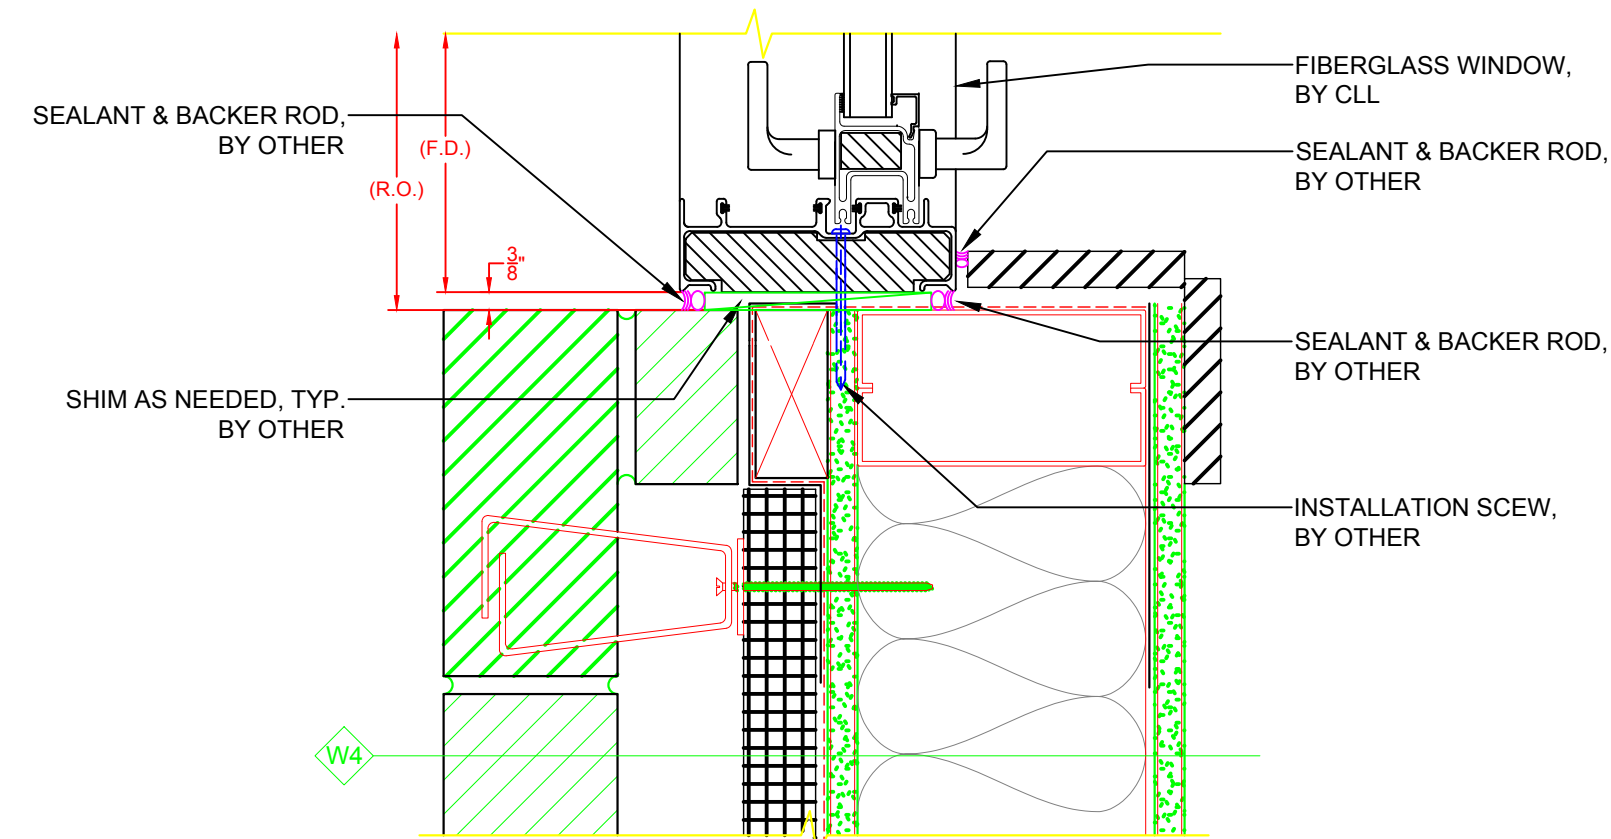

J1 JAMB DETAIL - 5000 PATIO DOOR
(W/ ANCHOR STRAP)