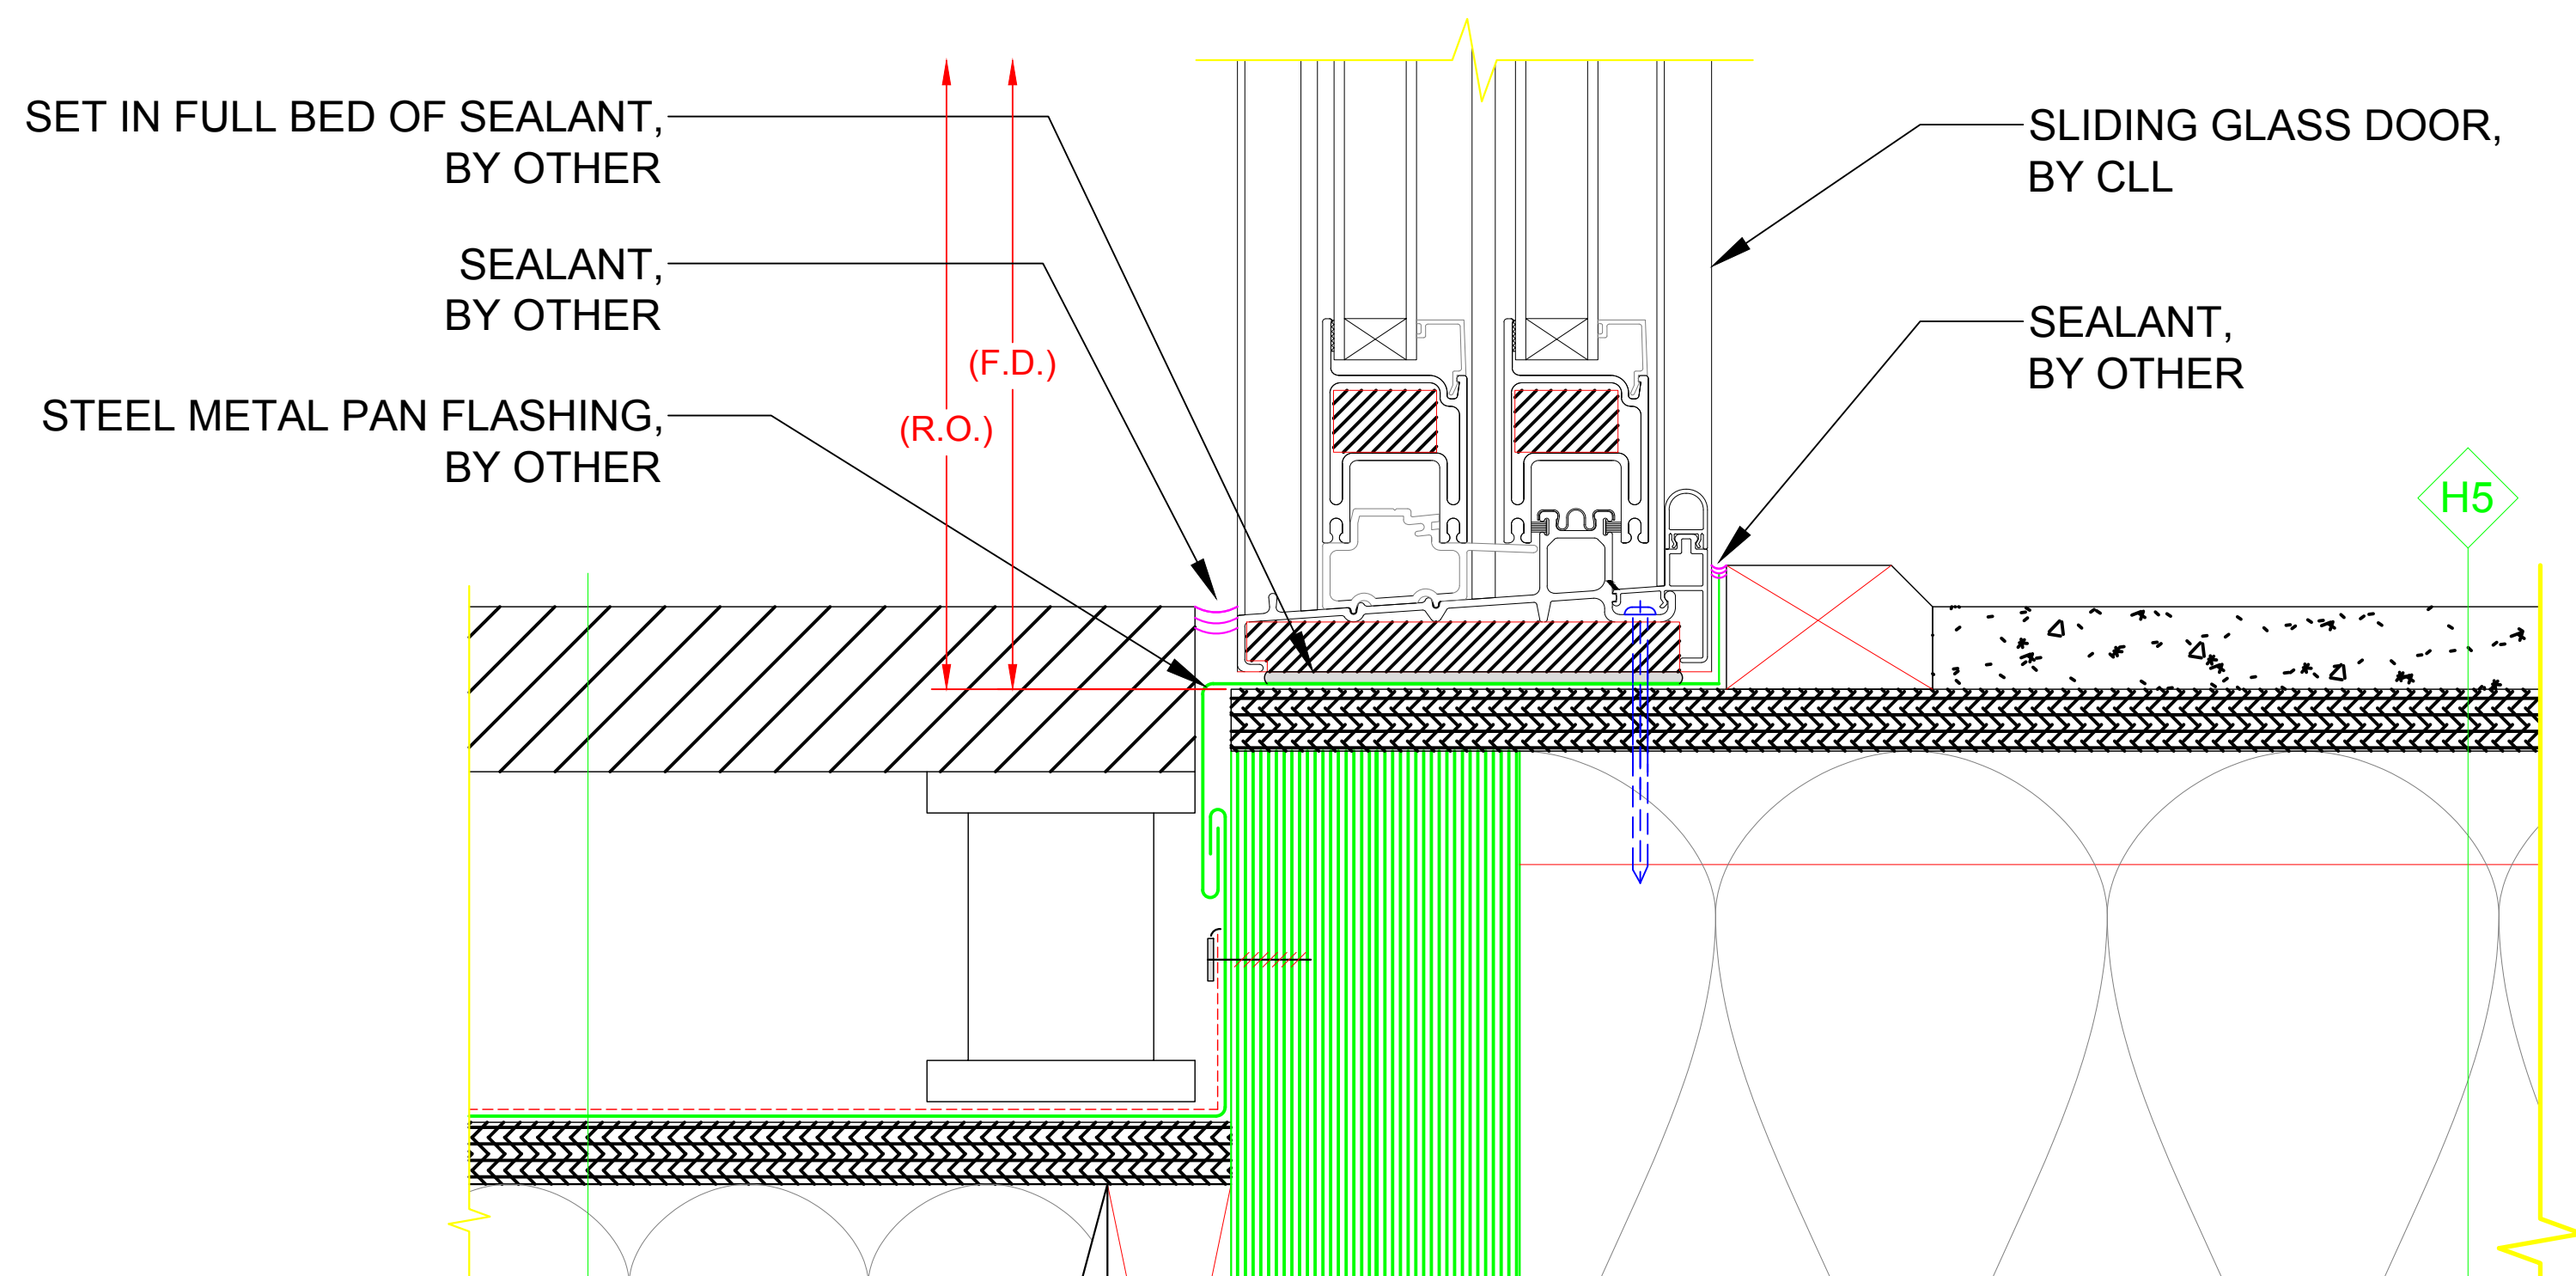

**SILL DETAIL - 5000 PATIO DOOR
(W/ INSTALL THROUGH FRAME)**

S1