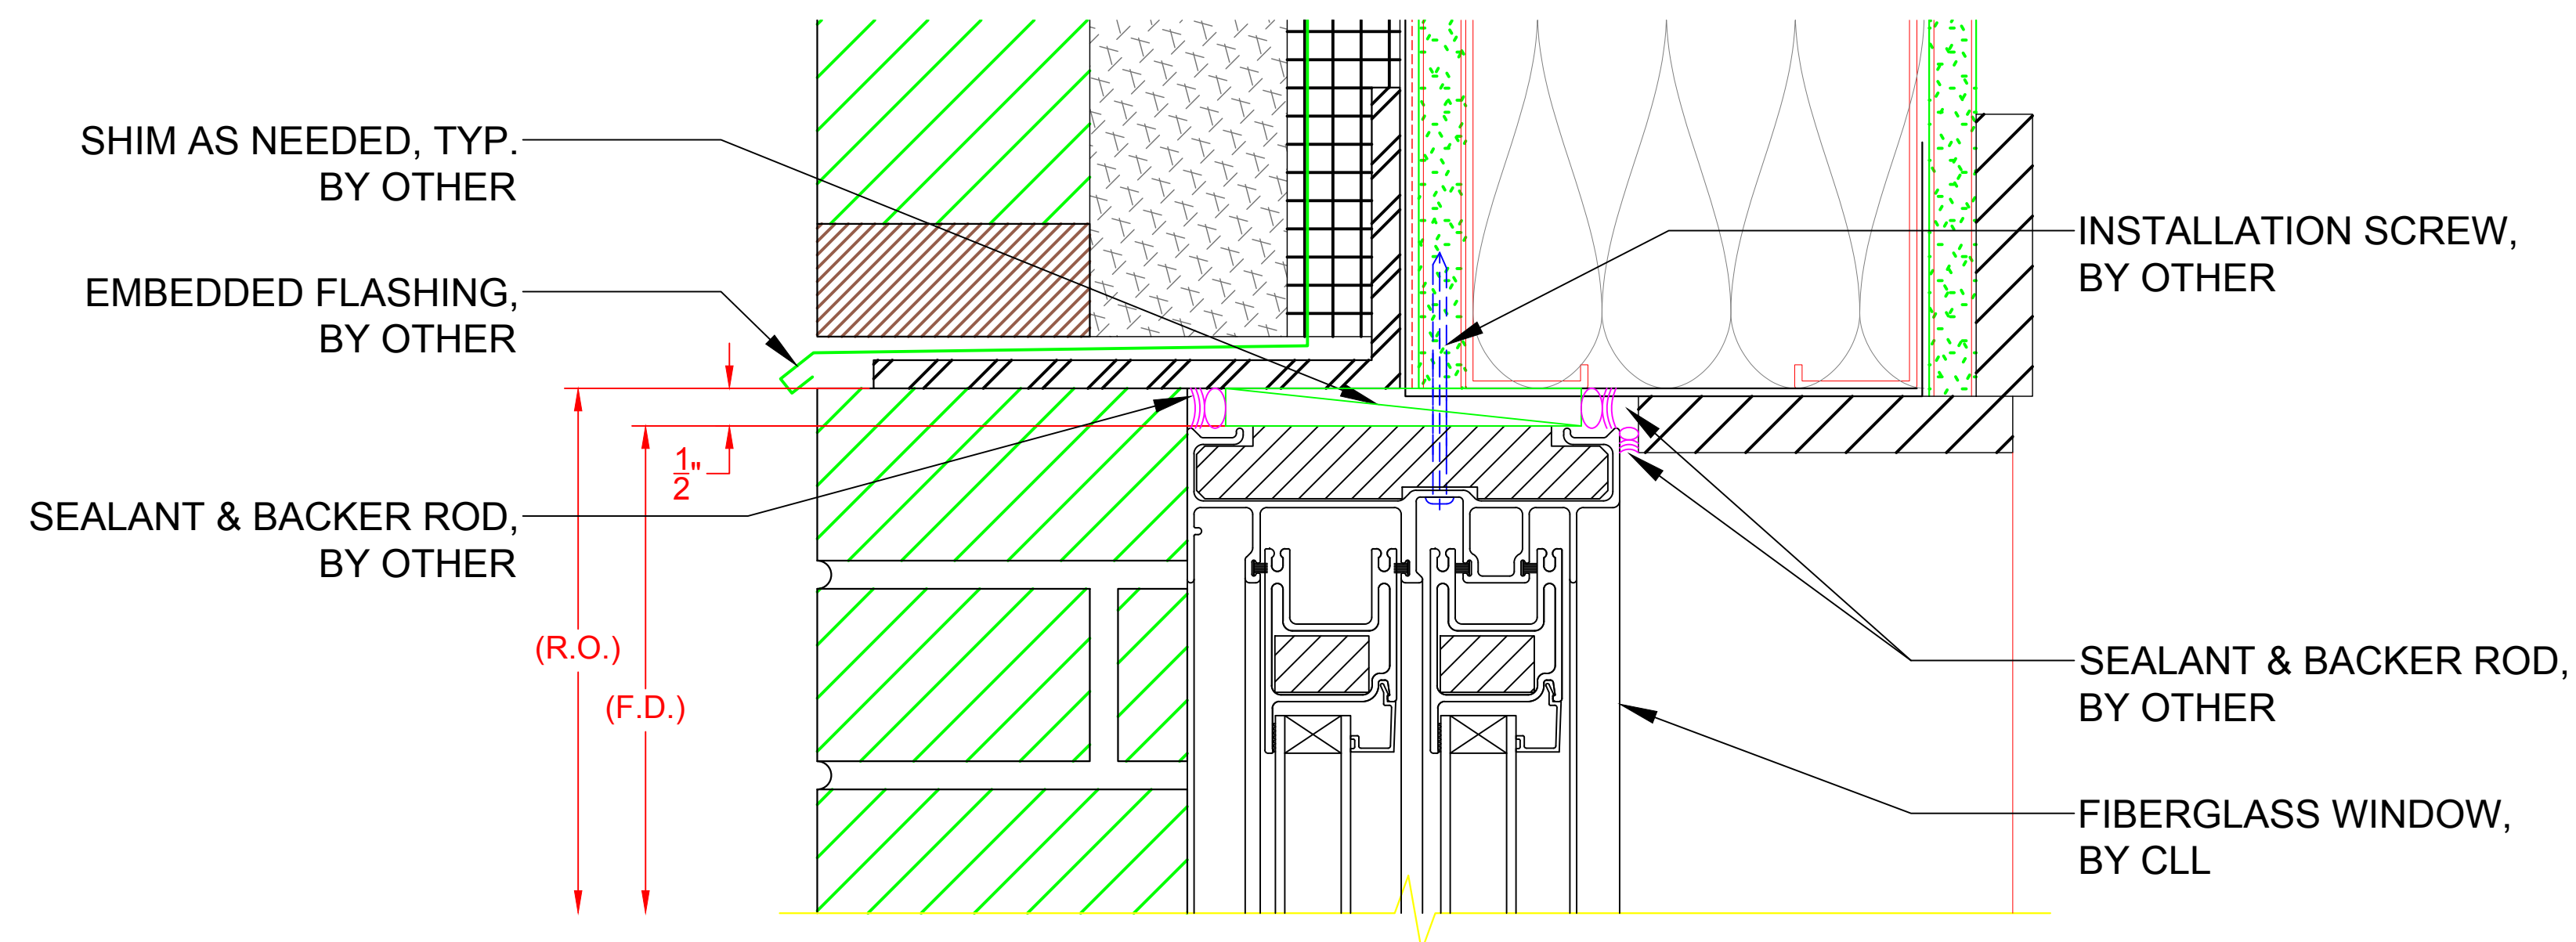

5000 SERIES PATIO DOOR

(INSTALLATION METHODS)

**HEAD DETAIL - 5000 PATIO DOOR
(W/ INSTALL THROUGH FRAME)**

H1