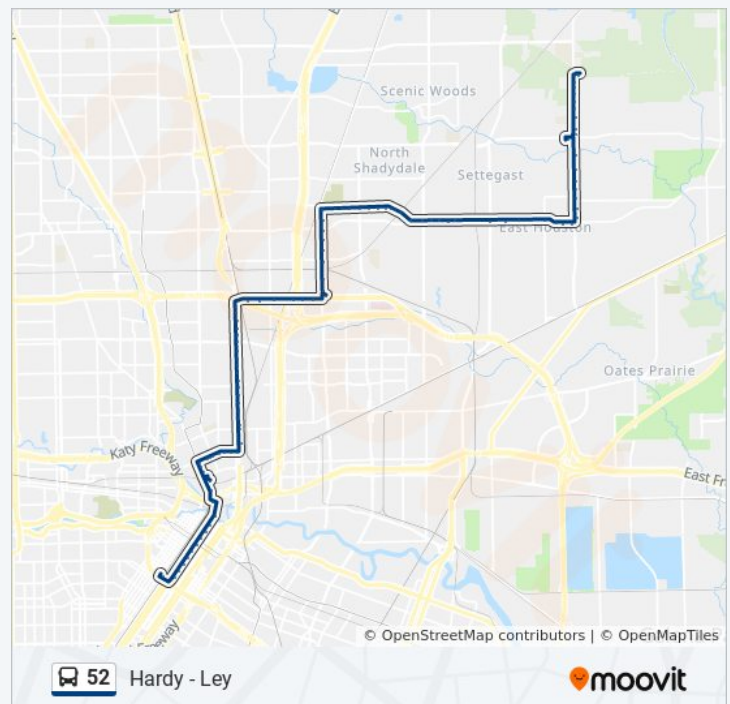

## Direction: Mesa Tc - Northbound

101 stops

[VIEW LINE SCHEDULE](#)

Downtown Transit Center  
San Jacinto St @ Jefferson St  
San Jacinto St @ Leeland St  
San Jacinto St @ Clay St  
San Jacinto St @ Dallas St  
San Jacinto St @ MC Kinney St  
San Jacinto St @ Rusk St  
San Jacinto St @ Texas Ave  
San Jacinto St @ Preston St  
San Jacinto St @ Franklin St  
San Jacinto St @ Baker  
University Of Houston Downtown  
N Main St @ Naylor St  
Burnett Transit Center  
N Main St @ Brooks St  
N Main St @ Pinckney St  
N Main St @ Hogan St  
Hogan St @ Chestnut  
Hogan St @ Gentry  
Hogan St @ Fulton St  
Hogan St @ Marion St  
Lorraine St @ Gano  
Lorraine St @ Terry St  
Lorraine St @ Hardy St  
Elysian St @ Noble St  
Elysian St @ Quitman St  
Elysian St @ Line St  
Elysian St @ Luzon St  
Elysian St @ Halpern St

## 52 bus Time Schedule

Mesa Tc - Northbound Route Timetable:

Sunday	12:00 AM - 11:30 PM
Monday	12:00 AM - 11:30 PM
Tuesday	12:00 AM - 11:30 PM
Wednesday	12:00 AM - 11:30 PM
Thursday	12:00 AM - 11:30 PM
Friday	12:00 AM - 11:30 PM
Saturday	12:00 AM - 11:30 PM

## 52 bus Info

**Direction:** Mesa Tc - Northbound

**Stops:** 101

**Trip Duration:** 55 min

**Line Summary:**

Elysian St @ Hays St

Elysian St @ Bigelow

Elysian St @ Collingsworth St