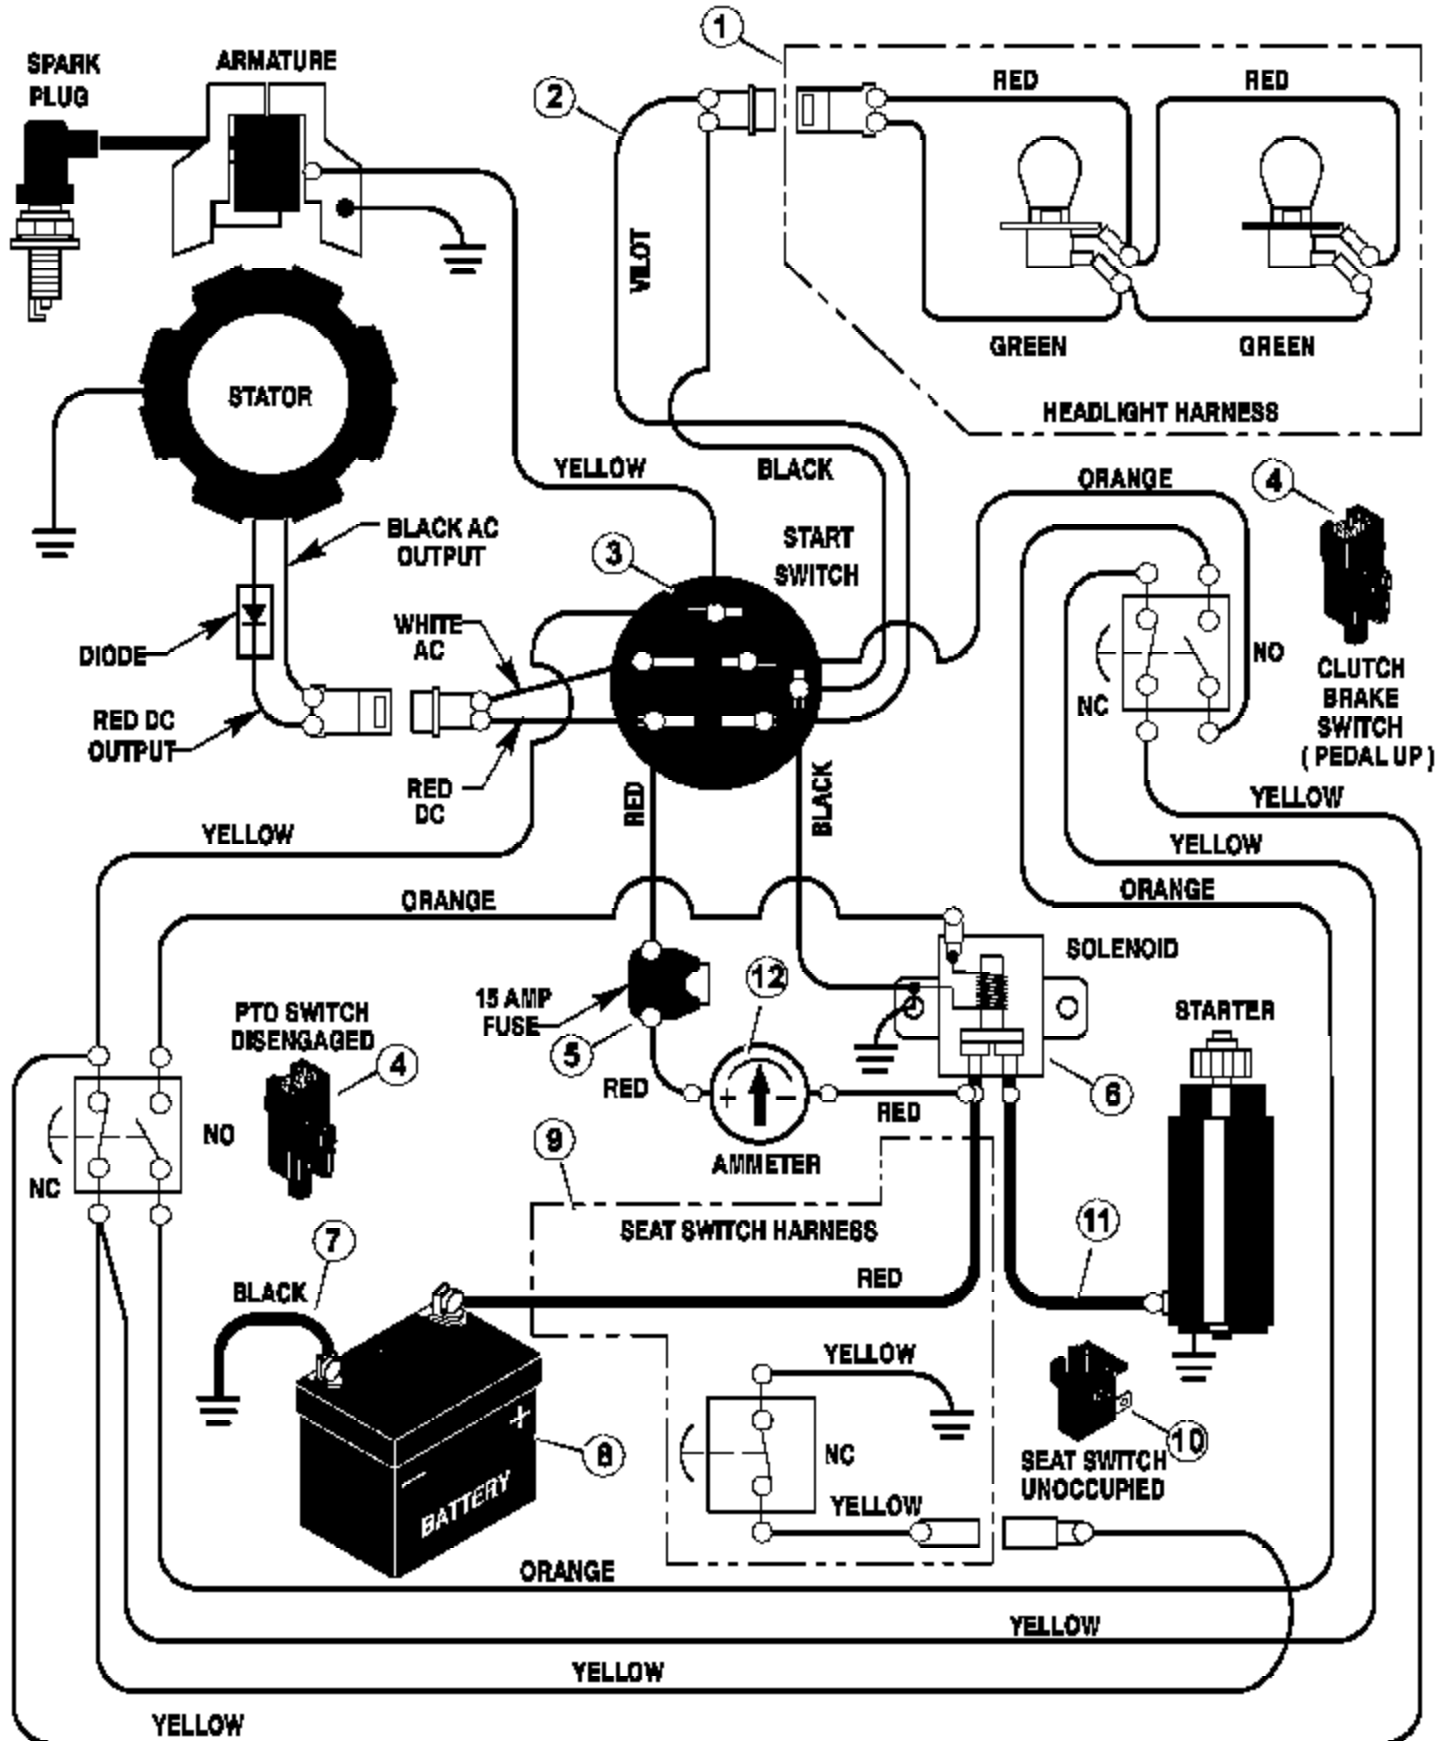

Ref #	Part Number	Qty	Description
1	094607E700		Cover, Right Pulley
2	26X250		Screw
3	015X84		Nut
4	037X92		Belt, Secondary
5	690444		Pulley
6	165X138		Spring, Extension
7	15X121		Nut
8	095068		Pulley, Idler
9	037X93		Belt, Primary
10	094809		Spring, Belt Guide
11	17X149		Washer
12	094129		Mandrel
13	015X89		Nut
14	690549		Pulley, Backside Idler
15	094130		Spacer
16	009X39		Bolt, Shoulder
17	690119 Z		Link
18	094808E700		Bellcrank
19	166X41		Spring, Torsion
20	030X20		Pin, Cotter
21	01X111		Bolt
22	009X54		Bolt, Shoulder
23	690068E700		Bracket, Idler
24	095074		Assembly, Brake Arm & Pad
25	26X277		Screw
26	094645E700		Cover, Left Pulley
27	0025X7		Bolt
28	690221E700		Bracket, Pulley Cover
29	015X79		Nut, Flange
30	690414E700		Bracket, Brake
31	094698		Assembly, Brake Arm & Pad
32	094701		Assembly, Idler Arm
33	165X130		Spring, Extension
34	092424		Guide, Belt
35	092140E700		Bracket, Cover
36	092574		Housing, Jackshaft
37	092466		Adapter, Blade
38	094692E701		Blade
39	17X166		Washer, Belleville
40	17X165		Washer
41	15X100		Nut
42	015X88		Nut
43	001X84		Bolt
44	015X98		Locknut
45	002X53		Bolt, Carriage
46	690369		Spacer
47	009X42		Bolt, Shoulder
48	17X174		Washer
	776112		Complete Mower Housing

Ref #	Part Number	Qty	Description
1	250X92		Harness, Light Wire
	092372		Socket, Light
	090084		Bulb, Light
2	250X86		Harness, Chassis Wire
3	092377		Switch, Ignition
	020729		Key, Ignition
	091489		Nut, Hex
	091488		Cap, Ignition
4	094136		Switch, Limit
5	054212		Fuse
	407078		Holder, Fuse
6	094613		Solenoid
	26X229		Screw, Mounting
	15X116		Locknut
7	024X32		Cable, Battery Ground
	26X213		Screw, Ground Cable
8	021075SE		Battery
	002X82		Bolt, Carriage
	014X79		Wingnut
9	250X67		Harness, Seat Switch Wire
10	094159		Switch, Seat Sensor
11	024X31		Cable
12	093156		Ammeter
	250X90		Harness, AC/DC Jumper