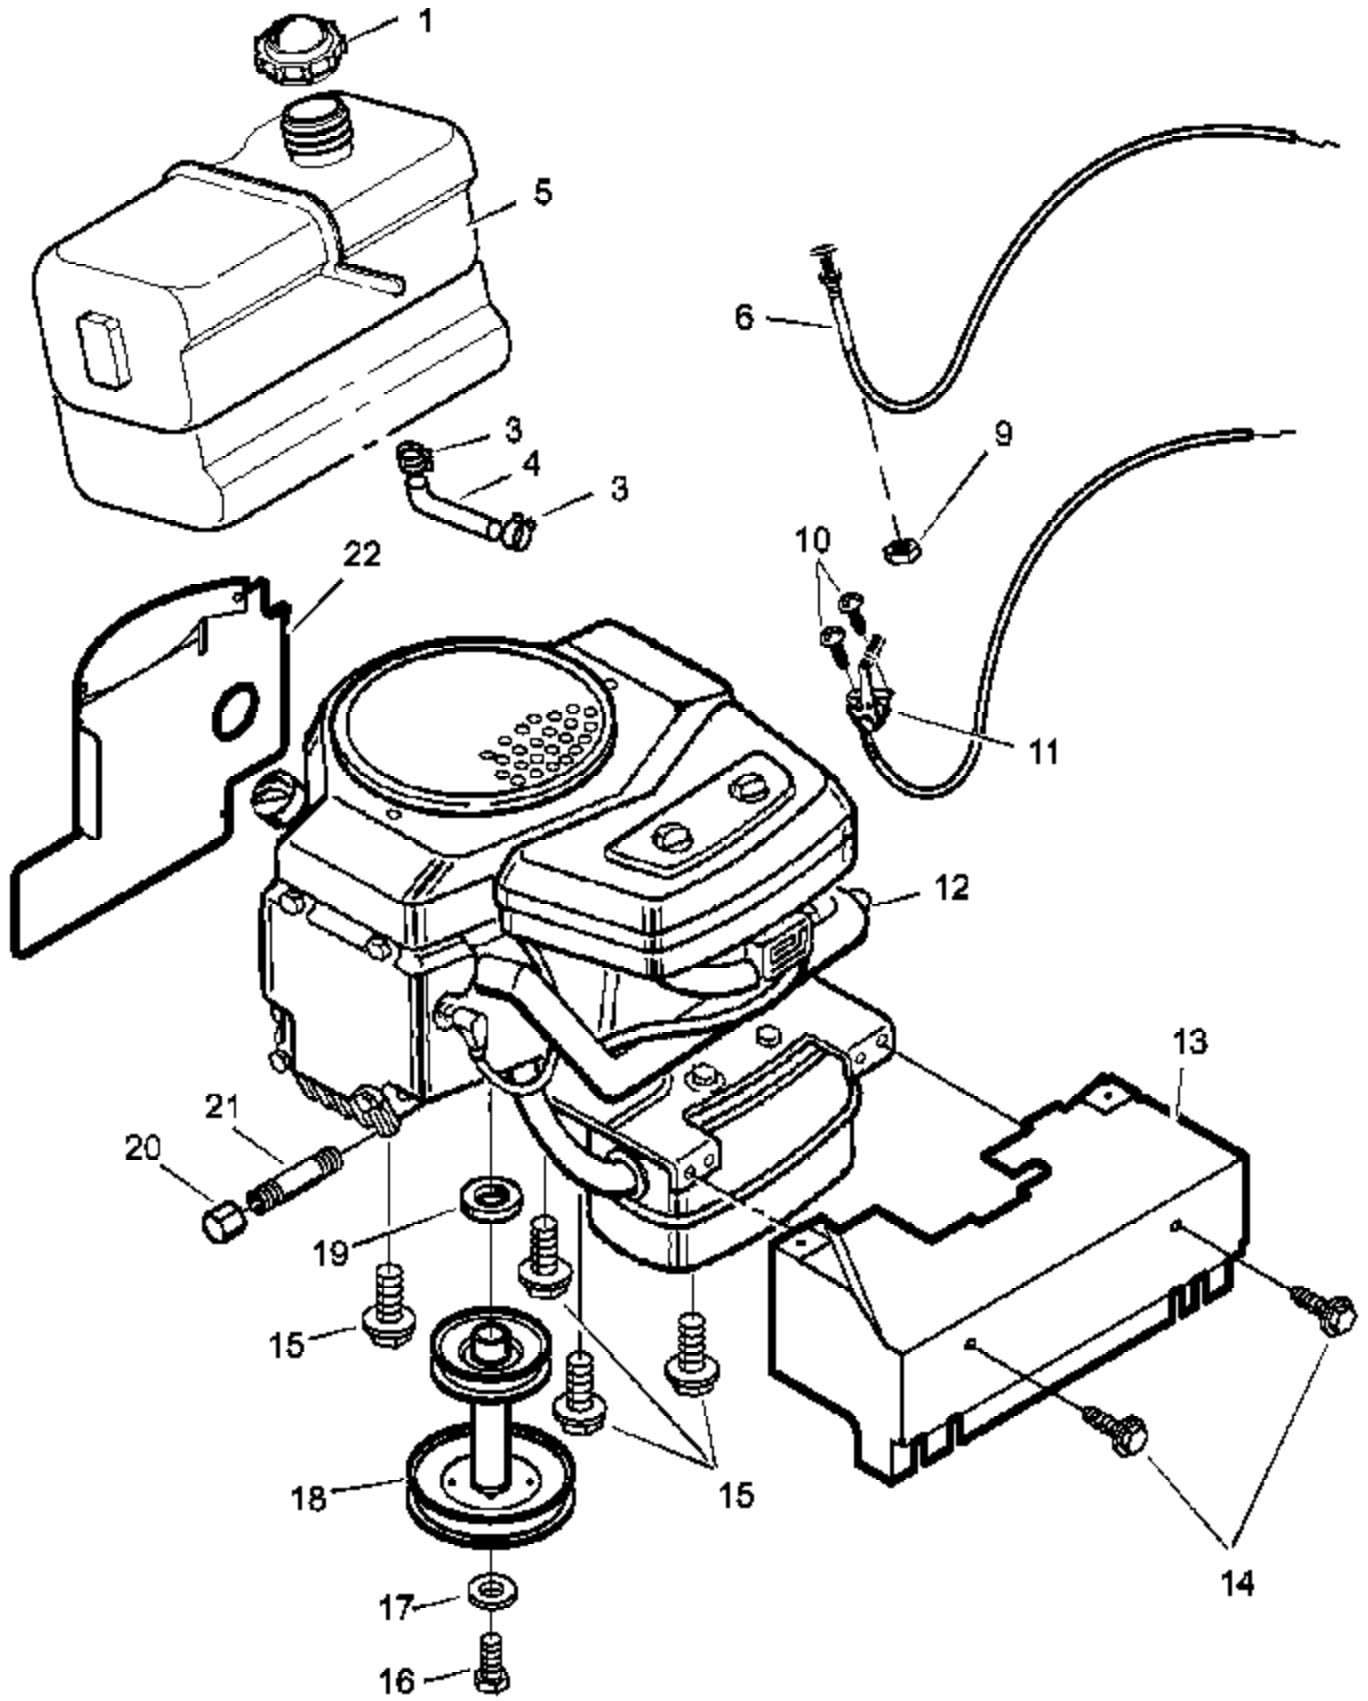

Ref #	Part Number	Qty	Description
1	094607E700		Cover, Right Pulley
2	26X250		Screw
3	015X84		Nut
4	037X92		Belt, Secondary
5	690444		Pulley
6	165X138		Spring, Extension
7	15X121		Nut
8	095068		Pulley, Idler
9	037X93		Belt, Primary
10	094809		Spring, Belt Guide
11	17X149		Washer
12	094129		Mandrel
13	015X89		Nut
14	690549		Pulley, Backside Idler
15	094130		Spacer
16	009X39		Bolt, Shoulder
17	690119 Z		Link
18	094808E700		Bellcrank
19	166X41		Spring, Torsion
20	030X20		Pin, Cotter
21	01X111		Bolt
22	009X54		Bolt, Shoulder
23	690068E700		Bracket, Idler
24	095074		Assembly, Brake Arm & Pad
25	26X277		Screw
26	094645E700		Cover, Left Pulley
27	0025X7		Bolt
28	690221E700		Bracket, Pulley Cover
29	015X79		Nut, Flange
30	690414E700		Bracket, Brake
31	094698		Assembly, Brake Arm & Pad
32	094701		Assembly, Idler Arm
33	165X130		Spring, Extension
34	092424		Guide, Belt
35	092140E700		Bracket, Cover
36	092574		Housing, Jackshaft
37	092466		Adapter, Blade
38	094692E701		Blade
39	17X166		Washer, Belleville
40	17X165		Washer
41	15X100		Nut
42	015X88		Nut
43	001X84		Bolt
44	015X98		Locknut
45	002X53		Bolt, Carriage
46	690369		Spacer
47	009X42		Bolt, Shoulder
48	17X174		Washer
	776112		Complete Mower Housing

Ref #	Part Number	Qty	Description
1	250X92		Harness, Light Wire
	092372		Socket, Light
	090084		Bulb, Light
2	250X86		Harness, Chassis Wire
3	092377		Switch, Ignition
	020729		Key, Ignition
	091489		Nut, Hex
	091488		Cap, Ignition
4	094136		Switch, Limit
5	054212		Fuse
	407078		Holder, Fuse
6	094613		Solenoid
	26X229		Screw, Mounting
	15X116		Locknut
7	024X32		Cable, Battery Ground
	26X213		Screw, Ground Cable
8	021075SE		Battery
	002X82		Bolt, Carriage
	014X79		Wingnut
9	250X67		Harness, Seat Switch Wire
10	094159		Switch, Seat Sensor
11	024X31		Cable
12	093156		Ammeter
	250X90		Harness, AC/DC Jumper