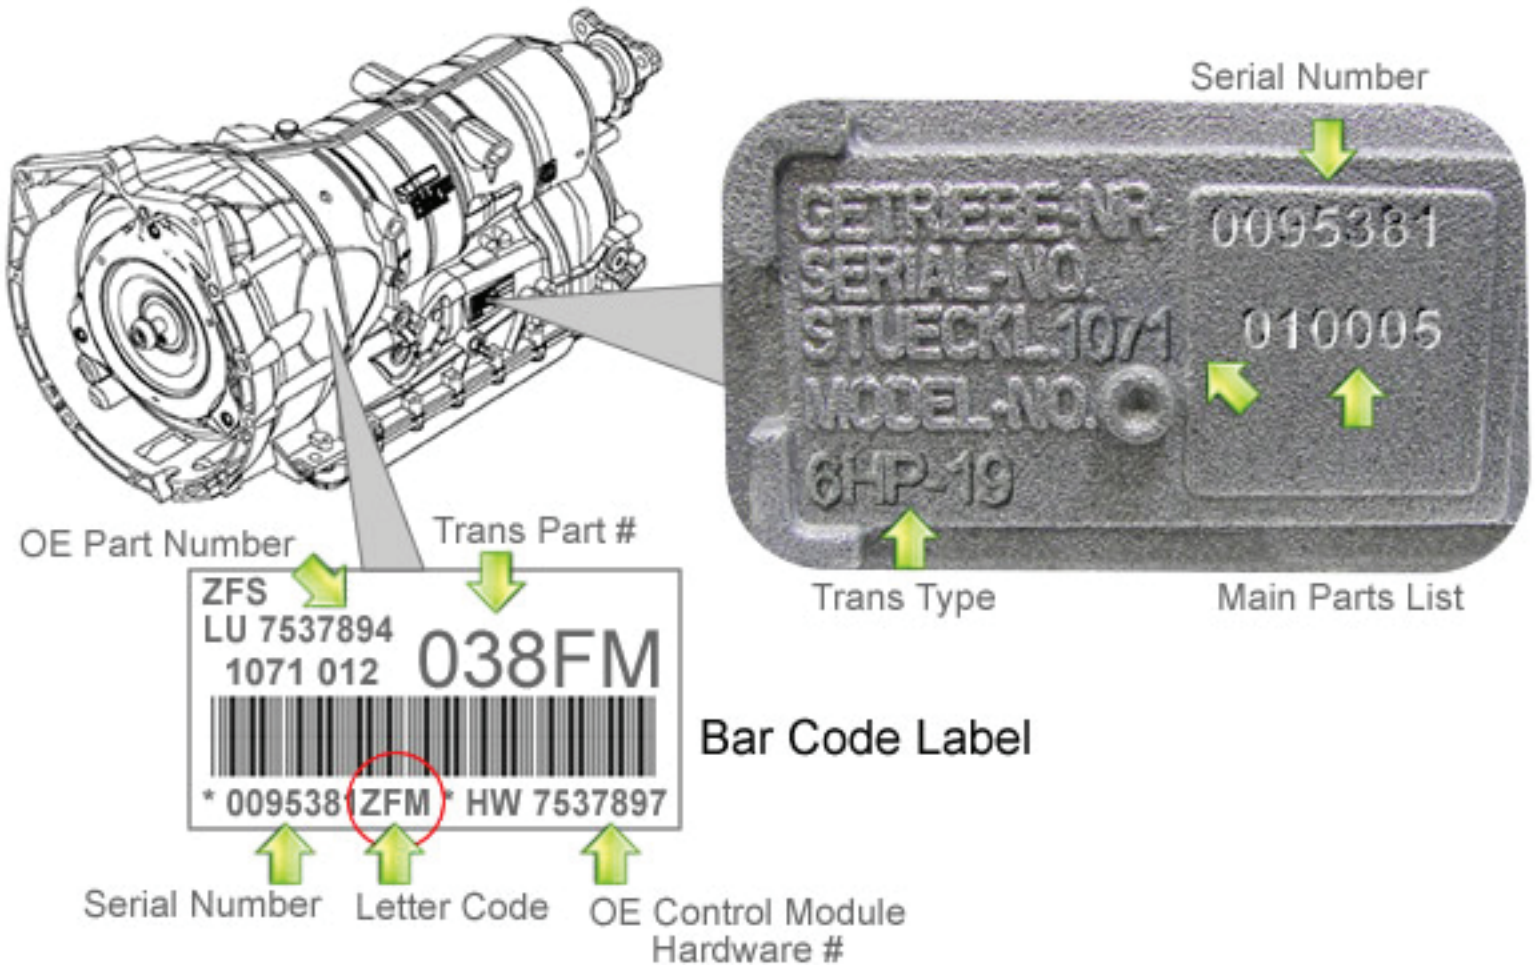

Make	Model	Style	From - up to	Code	ZF Part #	OE Part #
Aston Martin	DB7 Vantage	V12 - 6.0L	1999 -	DDT	1055 000 039	42-120296-AA
Aston	DB7	V12 - 6.0L	1999 -	EFP	1055 000 039	42-120296-AA

The Trans Type and the first 4 digit of the Main Parts List are cast into the housing.
 The Serial Number and the last 6 digit of the Main Parts List are stamped into casting.
 OE transmissions also have a bar code label on the transmission housing.
 The Trans Part #, Serial Number, Letter Code, OE Part Number and OE Control Module Hardware # are listed on the label.