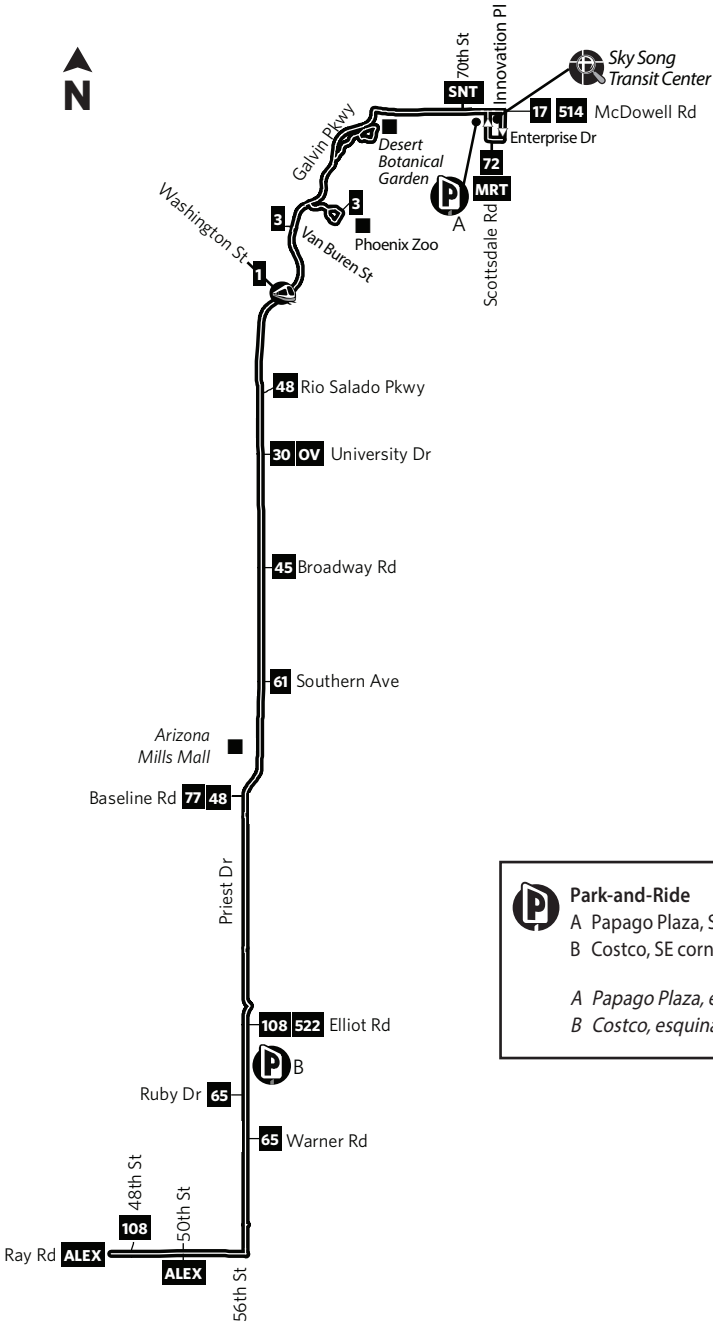

Route 56 — Priest Drive

P Park-and-Ride
 A Papago Plaza, SW corner of McDowell Rd and Scottsdale Rd
 B Costco, SE corner of Priest Dr and Elliot Rd

*A Papago Plaza, esquina suroeste de McDowell Rd y Scottsdale Rd
 B Costco, esquina sureste de Priest Dr y Elliot Rd*