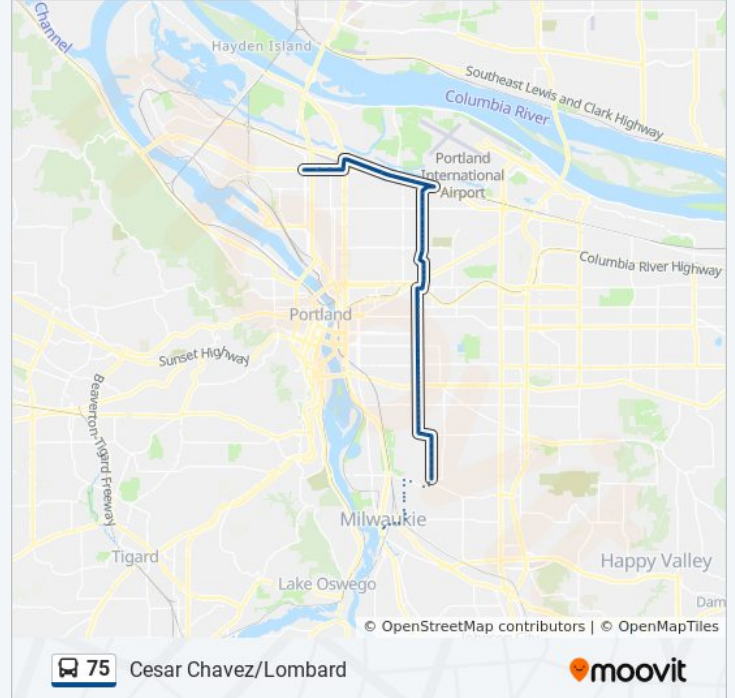

SE Cesar Chavez Blvd & Mall (North)

SE Cesar Chavez Blvd & Gladstone (North)

SE Cesar Chavez Blvd & Lafayette (North)

SE Cesar Chavez Blvd & Powell (North)

SE Cesar Chavez Blvd & Kelly (North)

SE Cesar Chavez Blvd & Brooklyn (North)

SE Cesar Chavez Blvd & Clinton (North)

SE Cesar Chavez Blvd & Division (North)

SE Cesar Chavez Blvd & Lincoln (North)

SE Cesar Chavez Blvd & Stephens (North)

SE Cesar Chavez Blvd & Hawthorne (North)

SE Cesar Chavez Blvd & Main (North)

SE Cesar Chavez Blvd & Taylor (North)

SE Cesar Chavez Blvd & Belmont (North)

SE Cesar Chavez Blvd & Stark (North)

SE Cesar Chavez Blvd & Ash (North)

SE Cesar Chavez Blvd & E Burnside (North)

NE Cesar Chavez Blvd & Glisan (North)

NE Cesar Chavez Blvd & Royal Ct (North)

NE Cesar Chavez Blvd & Hazelfern (North)

NE Cesar Chavez Blvd & Multnomah (North)

NE Cesar Chavez Blvd & Halsey (North)

Hollywood Transit Center

NE 42nd & Broadway (North)