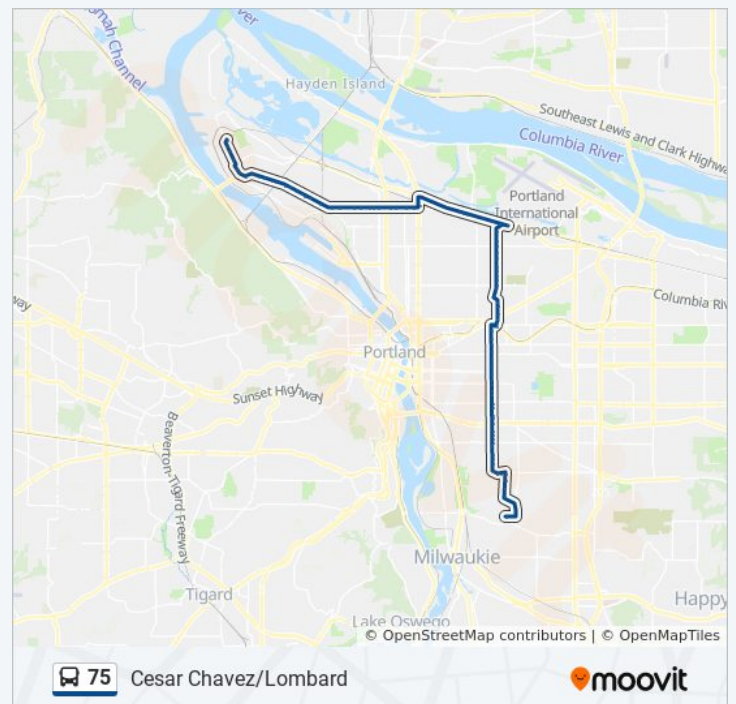

75 bus Info

Direction: SE 45th & Harney (North)

Stops: 90

Trip Duration: 77 min

Line Summary:

NE Lombard & Rodney (East)

NE M L King & Russet (North)

NE Columbia Blvd & 24th (East)