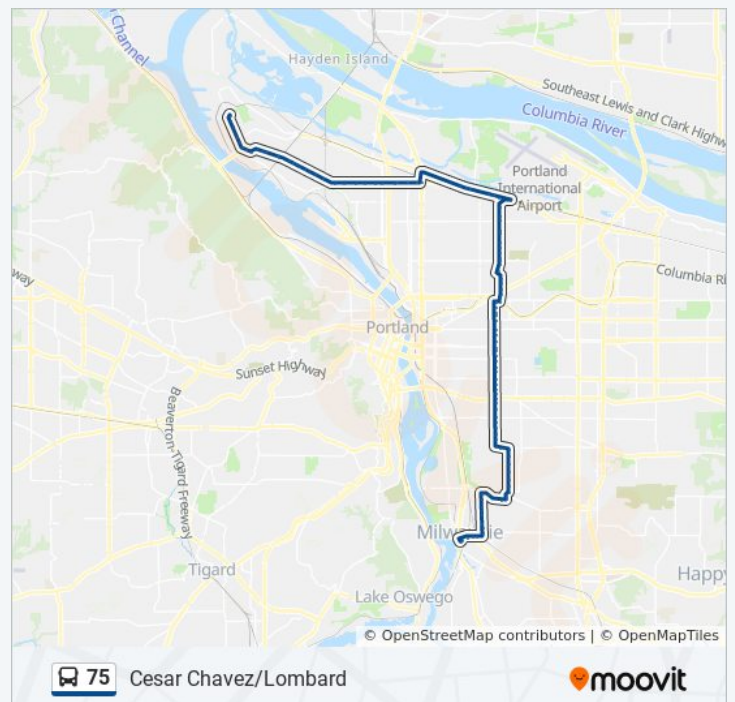

NE M L King & Russet (South)

NE Lombard & M L King (West)

NE Lombard & Rodney (West)

N Lombard & Vancouver (West)

N Lombard & Albina (West)

N Lombard & Mississippi (West)

N Lombard Transit Center (West)

Direction: Pier Park (East)

112 stops

[VIEW LINE SCHEDULE](#)

SE 21st & Jackson (South)
SE Jackson & Main St (West)
SE Harrison & 24th (East)
SE Harrison & 28th (East)
SE Harrison & Hwy 224 (East)
SE 32nd & Meek (North)
SE 32nd & Hillside (North)
SE 32nd & Harvey (North)
SE 32nd & Olsen (North)
SE 32nd & Malcolm (North)
SE 32nd & Floss (North)
SE 32nd & Van Water (North)
SE 32nd & Johnson Creek (North)
SE Johnson Creek & 36th (East)
SE Johnson Creek & 42nd (East)
SE Johnson Creek & Brookside (North)
SE Johnson Creek & Springwater Corridor (North)
SE 45th & Harney (North)
SE 45th & 46th/Nehalem (North)
SE 45th & Malden Dr (North)
SE 45th & Knapp (North)
SE 45th & Evergreen (North)
SE 46th & Henry (North)
SE 46th & Woodstock (North)
SE Woodstock & 43rd (West)
SE Woodstock & 41st (West)
SE Cesar Chavez Blvd & Knight (North)
SE Cesar Chavez Blvd & Harold (North)
SE Cesar Chavez Blvd & Steele (North)

75 bus Time Schedule

Pier Park (East) Route Timetable:

Sunday	12:24 AM - 11:54 PM
Monday	12:24 AM - 11:44 PM
Tuesday	12:14 AM - 11:44 PM
Wednesday	12:14 AM - 11:44 PM
Thursday	12:14 AM - 11:44 PM
Friday	12:14 AM - 11:44 PM
Saturday	12:14 AM - 11:54 PM

75 bus Info

Direction: Pier Park (East)

Stops: 112

Trip Duration: 89 min

Line Summary:

SE Cesar Chavez Blvd & Raymond (North)

SE Cesar Chavez Blvd & Long (North)

SE Cesar Chavez Blvd & Mall (North)