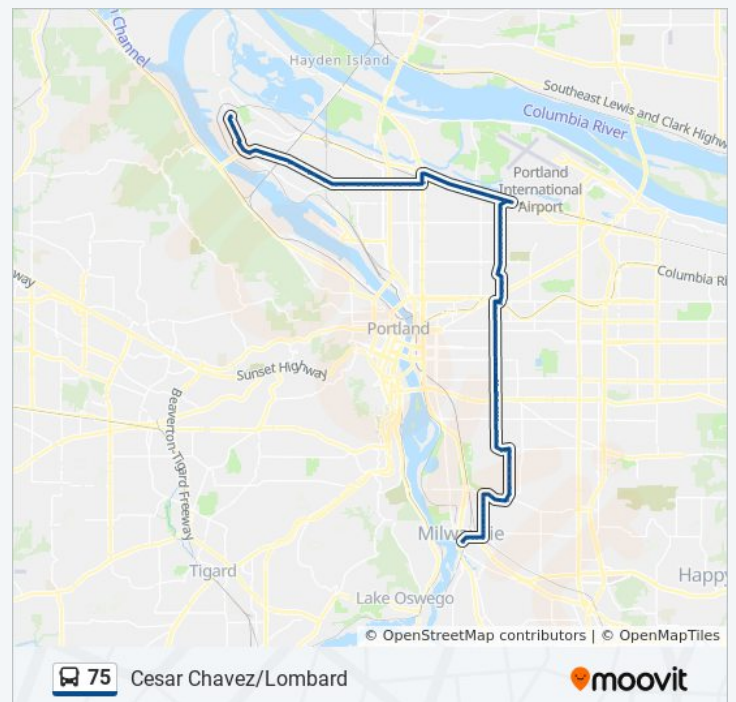

N Lombard & Greeley (East)

N Lombard & Delaware (East)

N Lombard & Denver (East)

N Lombard & Fenwick (East)

N Lombard Transit Center (East)

N Lombard & Mississippi (East)

N Lombard & Albina (East)

N Lombard & Vancouver (East)

75 bus Info

Direction: SE 21st & Jackson (South)

Stops: 110

Trip Duration: 90 min

Line Summary:

NE Lombard & Rodney (East)

NE M L King & Russet (North)

NE Columbia Blvd & 24th (East)