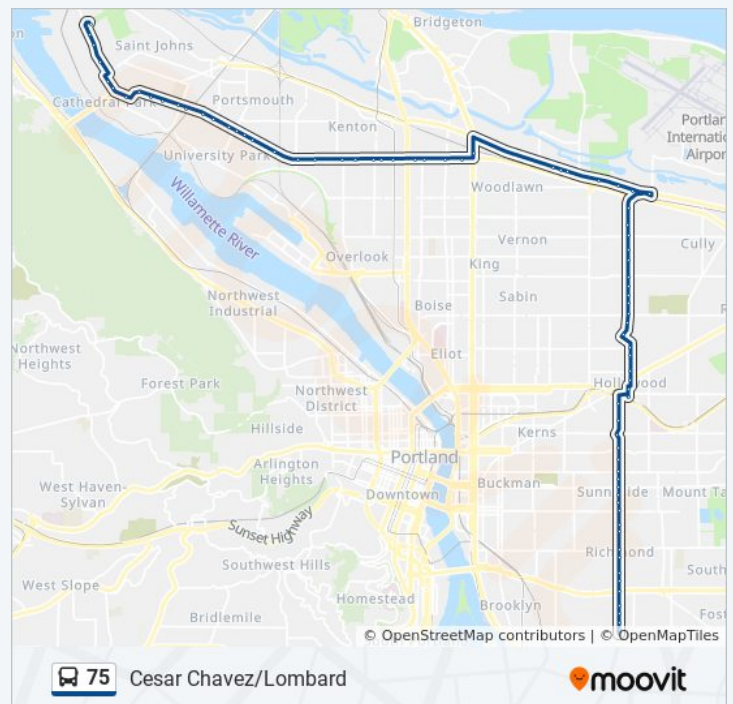

N Lombard Transit Center (East)

N Lombard & Mississippi (East)

N Lombard & Albina (East)

N Lombard & Vancouver (East)

75 bus Time Schedule

SE Cesar Chavez Blvd & Long (South) Route

Timetable:

Sunday	12:44 AM
Monday	12:44 AM
Tuesday	12:44 AM
Wednesday	12:44 AM
Thursday	12:44 AM
Friday	12:44 AM
Saturday	12:44 AM

75 bus Info

Direction: SE Cesar Chavez Blvd & Long (South)

Stops: 79

Trip Duration: 53 min

Line Summary:

NE Lombard & Rodney (East)

NE M L King & Russet (North)

NE Columbia Blvd & 24th (East)