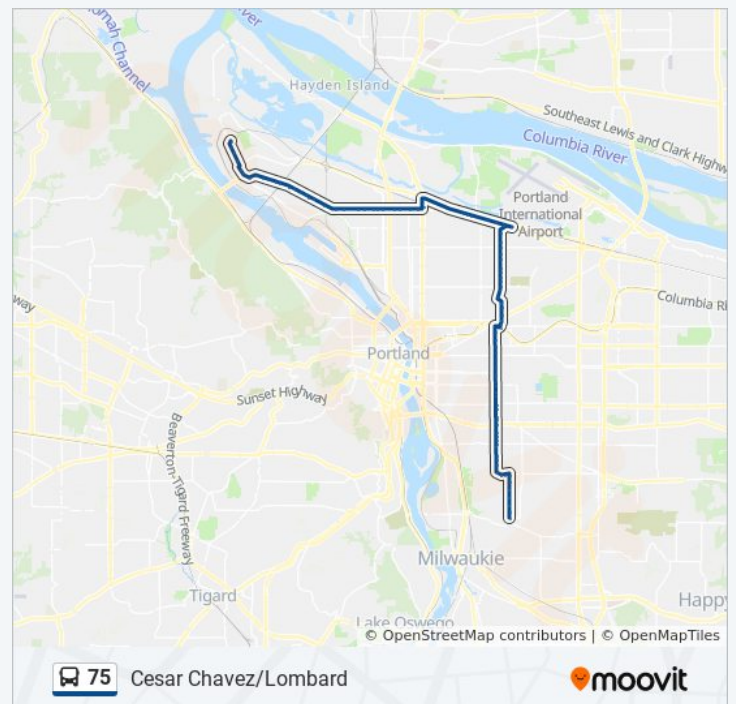

Stops: 92

Trip Duration: 67 min

Line Summary:

NE Lombard & Rodney (East)

NE M L King & Russet (North)

NE Columbia Blvd & 24th (East)

NE Columbia Blvd & 27th (East)

NE Columbia Blvd & 29th (East)