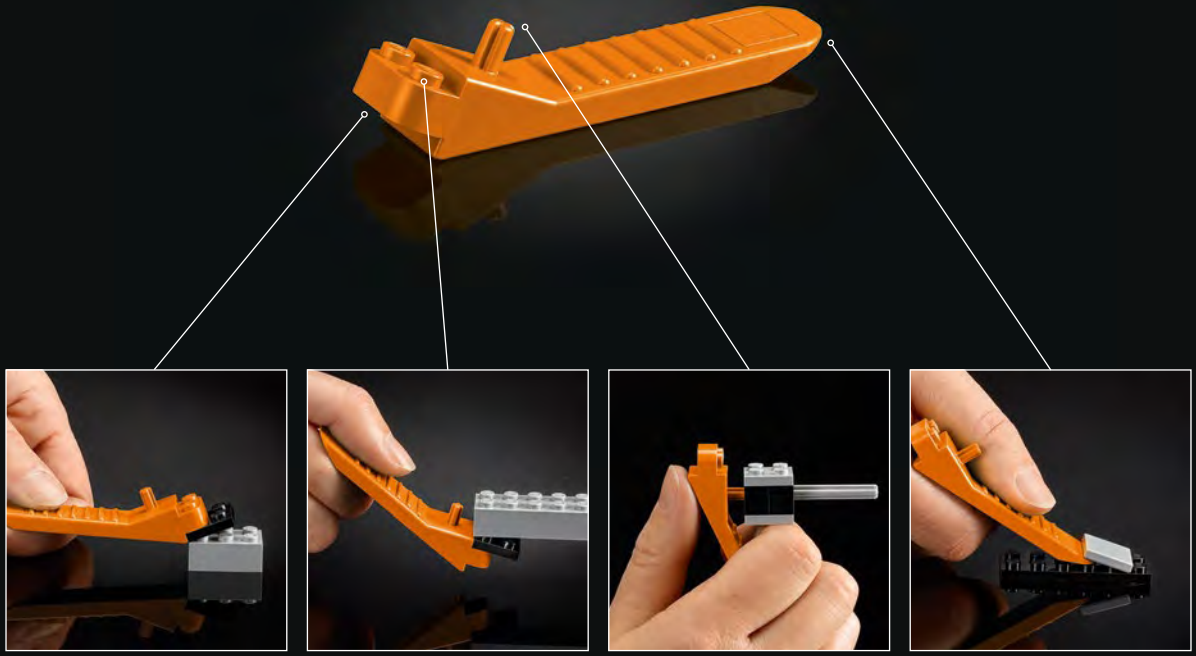

LEGO.com/brickseparator