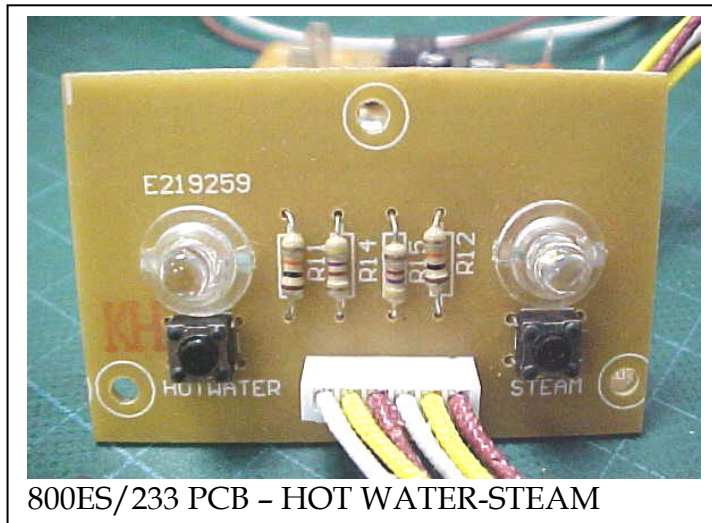

NO	CANADA	US	AU/NZ	DESCRIPTION	SUBS. ITEM
247*	BP800ES247	800ESXL/247	800ES/247	WASHER 9.5MM	
248*	BP800ES248	800ESXL/248	800ES/248	SCREW 3 * 22	
250	BP800ES250	800ESXL/250	800ES/250	FROTHER ASSEMBLY COMPLETE	
251	BP800ES251	800ESXL/251	800ES/251	THERMOBLOCK ASSEMBLY	
252	BP800ES252	800ESXL/252	800ES/252	WATER FEEDER ASSEMBLY	
253	BP800ES253	800ESXL/253	800ES/253	SWITCH ASSY - STEAM HOT WATER	
253A	BP800ES253	800ESXL/253	N/A	SWITCH ASSY - SEAM HOT WATER - NEW	
253.1	BP800ES253.1	800ESXL/253.1	N/A	SPACER FOR PART 253	
254	BP800ES254	800ESXL/254	800ES/254	SWITCH ASSEMBLY - POWER ON	
299	BP800ES299	800ESXL/299	800ES/299	INSTRUCTION BOOK	
299A	BP800ES299A	800ESXL/299A	800ES299A	INSTRUCTION BOOK - 800ES/A	

IMPORTANT:

* - THIS PART IS NOT USED IN MODEL 800ES /A

Other Pictures