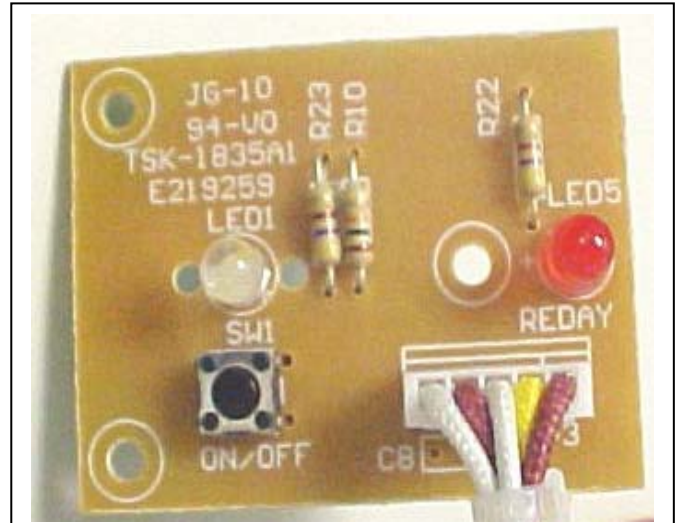

NO	CANADA	US	AU/NZ	DESCRIPTION	SUBS. ITEM
247*	BP800ES247	800ESXL/247	800ES/247	WASHER 9.5MM	
248*	BP800ES248	800ESXL/248	800ES/248	SCREW 3 * 22	
250	BP800ES250	800ESXL/250	800ES/250	FROTHER ASSEMBLY COMPLETE	
251	BP800ES251	800ESXL/251	800ES/251	THERMOBLOCK ASSEMBLY	
252	BP800ES252	800ESXL/252	800ES/252	WATER FEEDER ASSEMBLY	
253	BP800ES253	800ESXL/253	800ES/253	SWITCH ASSY - STEAM HOT WATER	
253A	BP800ES253	800ESXL/253	N/A	SWITCH ASSY - SEAM HOT WATER - NEW	
253.1	BP800ES253.1	800ESXL/253.1	N/A	SPACER FOR PART 253	
254	BP800ES254	800ESXL/254	800ES/254	SWITCH ASSEMBLY - POWER ON	
299	BP800ES299	800ESXL/299	800ES/299	INSTRUCTION BOOK	
299A	BP800ES299A	800ESXL/299A	800ES299A	INSTRUCTION BOOK - 800ES/A	

**IMPORTANT:**

**\* - THIS PART IS NOT USED IN MODEL 800ES /A**

Other Pictures

800ES/233 PCB - HOT WATER-STEAM

800ES/234 PCB - POWER ON

800ES/232 - MAIN PCB ASSEMBLY

800ES/230 SILICONE TUBE  
BOILER TO DRIP TRAY