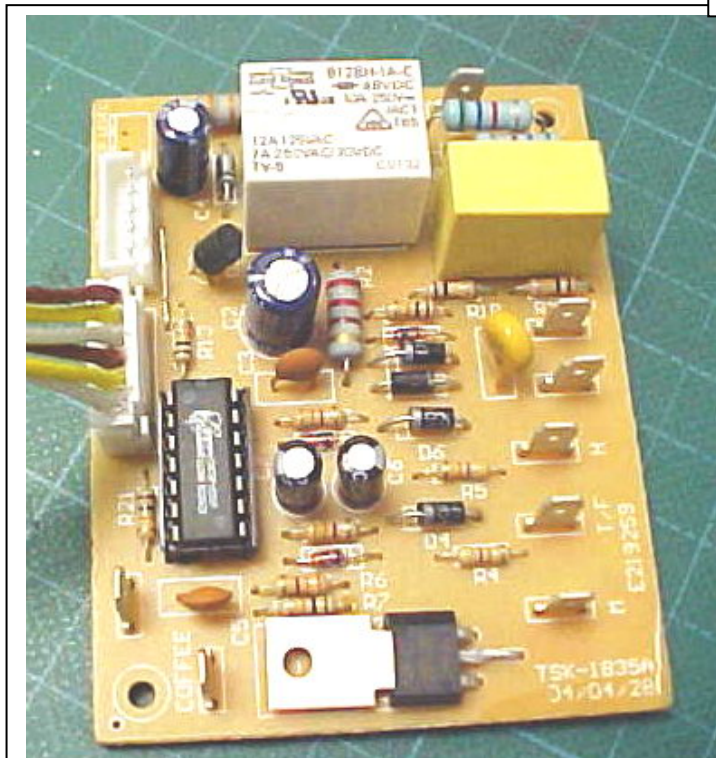

NO	CANADA	US	AU/NZ	DESCRIPTION	SUBS. ITEM
247*	BP800ES247	800ESXL/247	800ES/247	WASHER 9.5MM	
248*	BP800ES248	800ESXL/248	800ES/248	SCREW 3 * 22	
250	BP800ES250	800ESXL/250	800ES/250	FROTHER ASSEMBLY COMPLETE	
251	BP800ES251	800ESXL/251	800ES/251	THERMOBLOCK ASSEMBLY	
252	BP800ES252	800ESXL/252	800ES/252	WATER FEEDER ASSEMBLY	
253	BP800ES253	800ESXL/253	800ES/253	SWITCH ASSY - STEAM HOT WATER	
253A	BP800ES253	800ESXL/253	N/A	SWITCH ASSY - SEAM HOT WATER - NEW	
253.1	BP800ES253.1	800ESXL/253.1	N/A	SPACER FOR PART 253	
254	BP800ES254	800ESXL/254	800ES/254	SWITCH ASSEMBLY - POWER ON	
299	BP800ES299	800ESXL/299	800ES/299	INSTRUCTION BOOK	
299A	BP800ES299A	800ESXL/299A	800ES299A	INSTRUCTION BOOK - 800ES/A	

**IMPORTANT:**

**\* - THIS PART IS NOT USED IN MODEL 800ES /A**

Other Pictures

800ES/233 PCB - HOT WATER-STEAM

800ES/234 PCB - POWER ON

800ES/232 - MAIN PCB ASSEMBLY

800ES/230 SILICONE TUBE  
BOILER TO DRIP TRAY