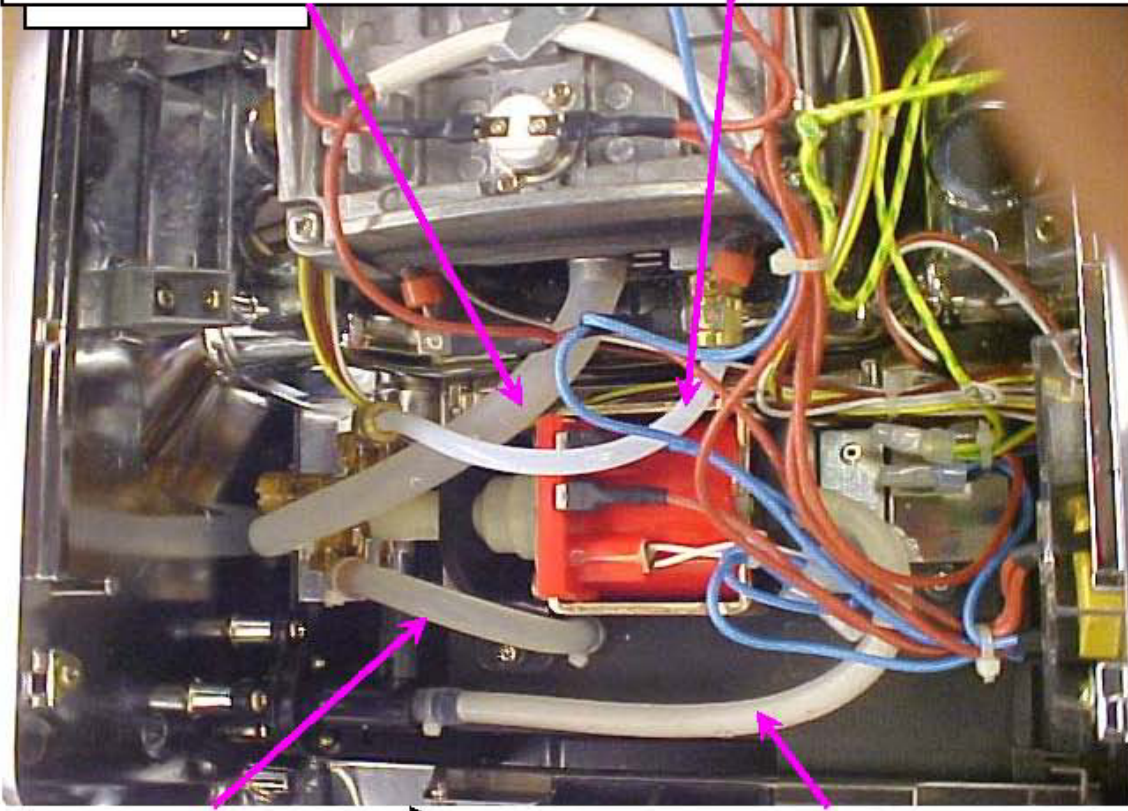

800ES/230 SILICONE TUBE
BOILER TO DRIP TRAY

800ES /228 SILICONE TUBE
VALVE TO BOILER

800ES/229 SILICONE TUBE
OVERFLOW PUMP TO TANK

800ES/153 SILICONE TUBE
TANK TO PUMP