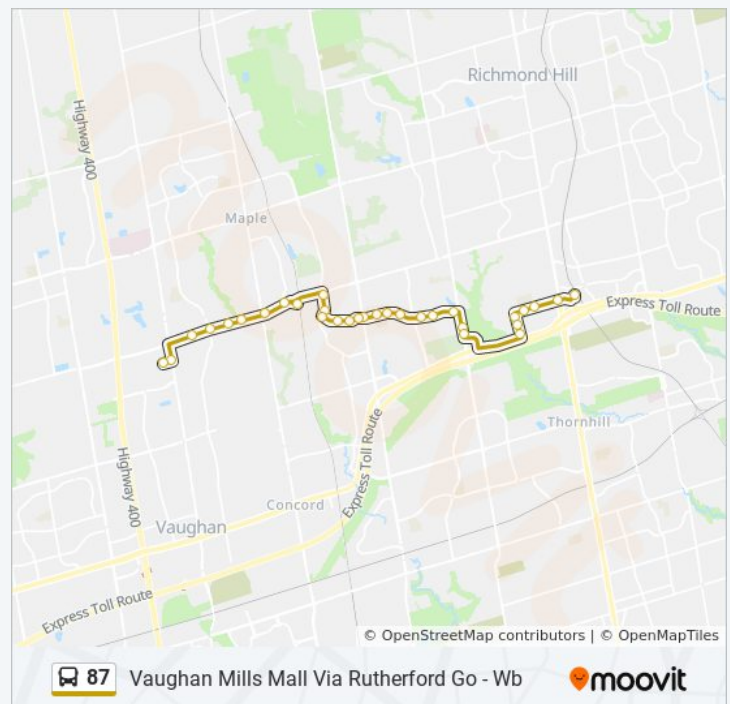

Bathurst St / Summeridge Dr

Hunters Point Dr / Langstaff Rd

Hunters Point Dr / Tiffany Gate

Hunters Point Dr / Garden Av

Garden Av / Fairview Av

Garden Av / Yonge St

Richmond Hill Centre

Direction: Vaughan Mills Mall Via Rutherford Go - Wb

31 stops

[VIEW LINE SCHEDULE](#)

Richmond Hill Centre
Garden Av / Yonge St
Garden Av / Pearson Av
Garden Av Stop # 2793
Hunters Point Dr / Old Surrey Lane
Hunters Point Dr / Tiffany Gate
Hunters Point Dr / Highway 7
Bathurst St / Highway 7
Bathurst St / Summeridge Dr
Autumn Hill Blvd / Bathurst St
Autumn Hill Blvd / Bathurst Glen Dr
Autumn Hill Blvd / Chopin Blvd
Autumn Hill Blvd / Sandwood Dr
Autumn Hill Blvd / Pleasant Ridge A
Autumn Hill Blvd / Redmond Dr
Autumn Hill Blvd / Dufferin St
Ten Oaks Blvd / Dufferin St
Ten Oaks Blvd / Forest Run Blvd
Ten Oaks Blvd / Forecastle Rd
Ten Oaks Blvd / Confederation Pkwy
Confederation Pkwy / Dufferin Hill
Confederation Pkwy / Rutherford Rd
Rutherford Go Station
Rutherford Rd / Barrhill Rd
Rutherford Rd / Keele St
Rutherford Rd / Greenock Dr
Rutherford Rd / Rotational Dr
Rutherford Rd / Melville Av

87 bus Time Schedule

Vaughan Mills Mall Via Rutherford Go - Wb Route

Timetable:

Sunday	Not Operational
Monday	6:01 AM - 7:53 PM
Tuesday	6:01 AM - 7:53 PM
Wednesday	6:01 AM - 7:53 PM
Thursday	6:01 AM - 7:53 PM
Friday	6:01 AM - 7:53 PM
Saturday	Not Operational

87 bus Info

Direction: Vaughan Mills Mall Via Rutherford Go - Wb

Stops: 31

Trip Duration: 38 min

Line Summary:

Rutherford Rd Stop # 6974

Jane St / Riverock Gate

Vaughan Mills Terminal