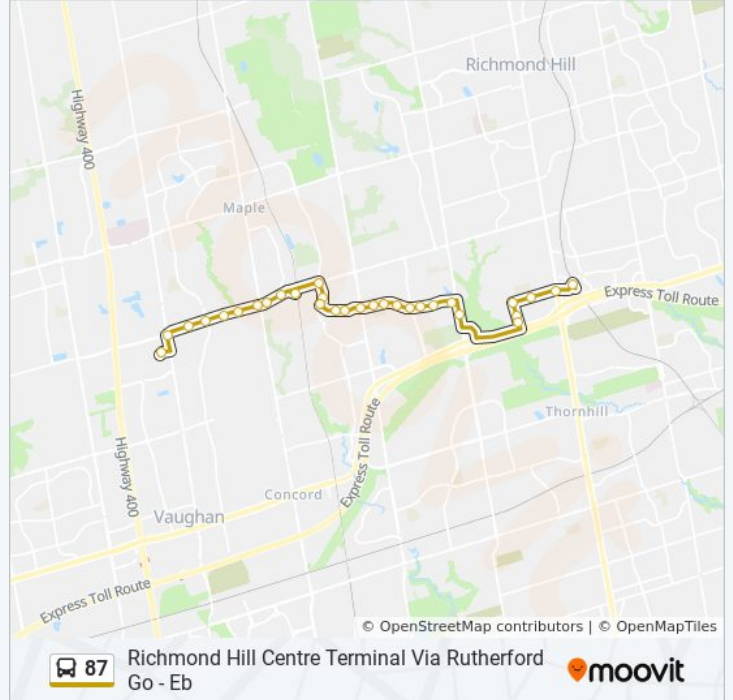

87 bus Info
Direction: Richmond Hill Centre Terminal Via Rutherford Go - Eb
Stops: 30
Trip Duration: 42 min
Line Summary:

Autumn Hill Blvd / Chopin Blvd

Autumn Hill Blvd / Bathurst Glen Dr

Autumn Hill Blvd / Bathurst St

Bathurst St / Summeridge Dr

Hunters Point Dr / Langstaff Rd

Hunters Point Dr / Tiffany Gate

Hunters Point Dr / Garden Av

Garden Av / Fairview Av

Garden Av / Yonge St

Richmond Hill Centre

Direction: Vaughan Mills Mall Via Rutherford Go - Wb

31 stops

[VIEW LINE SCHEDULE](#)

Richmond Hill Centre
Garden Av / Yonge St
Garden Av / Pearson Av
Garden Av Stop # 2793
Hunters Point Dr / Old Surrey Lane
Hunters Point Dr / Tiffany Gate
Hunters Point Dr / Highway 7
Bathurst St / Highway 7
Bathurst St / Summeridge Dr
Autumn Hill Blvd / Bathurst St
Autumn Hill Blvd / Bathurst Glen Dr
Autumn Hill Blvd / Chopin Blvd
Autumn Hill Blvd / Sandwood Dr
Autumn Hill Blvd / Pleasant Ridge A
Autumn Hill Blvd / Redmond Dr
Autumn Hill Blvd / Dufferin St
Ten Oaks Blvd / Dufferin St
Ten Oaks Blvd / Forest Run Blvd
Ten Oaks Blvd / Forecastle Rd
Ten Oaks Blvd / Confederation Pkwy
Confederation Pkwy / Dufferin Hill
Confederation Pkwy / Rutherford Rd
Rutherford Go Station
Rutherford Rd / Barrhill Rd
Rutherford Rd / Keele St
Rutherford Rd / Greenock Dr
Rutherford Rd / Rotational Dr
Rutherford Rd / Melville Av

87 bus Info

Direction: Vaughan Mills Mall Via Rutherford Go - Wb

Stops: 31

Trip Duration: 38 min

Line Summary:

Rutherford Rd Stop # 6974

Jane St / Riverock Gate

Vaughan Mills Terminal