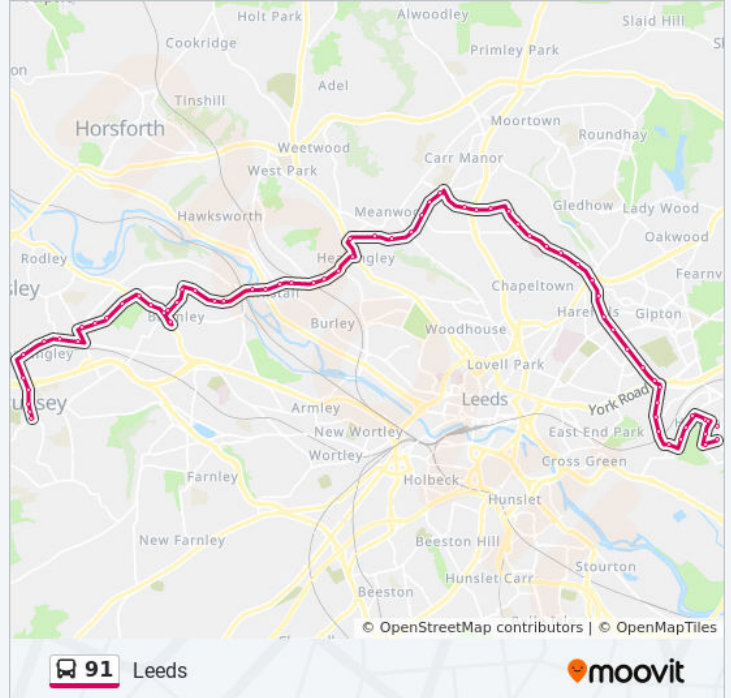

Stonegate Crescent Stainbeck Road, Leeds

Beckhill Approach

Stainbeck Lane Miles Hill  
Crescent 152 Stainbeck Lane, Leeds

Stainbeck Lane Scott Hall Rd

Stainbeck Ln Wensley Drive

Stainbeck Lane Lime Grove, Leeds

Montreal Parade St Lawrence Street, Leeds

Harehills Lane Harrogate  
Rd Chapeltown Road, Leeds

Harehills Ln Newton Road

Harehills Ln Roxholme  
Avenue Harehills Lane, Leeds

Harehills Lane Hilton  
Place Roundhay Gardens, Leeds

Harehills Lane Nice Avenue, Leeds

Harehills Lane Dorset Ave Dorset Street, Leeds

Harehills Ln Berkeley Road

Harehills Ln Compton  
Road327 Harehills Lane, Leeds

Harehills Ln Lupton Avenue

Harehills Lane Buller Grove

Swinnow Ln Broad Lane

Stanningley Fire StnMagdalin Drive, Leeds

Half Mile Lane

Stanningley LidIVernon Place, Leeds

Town St Slaters RoadSlaters Road, Leeds

Richardshaw Road

Thorpe RoadCroft House Court, Leeds