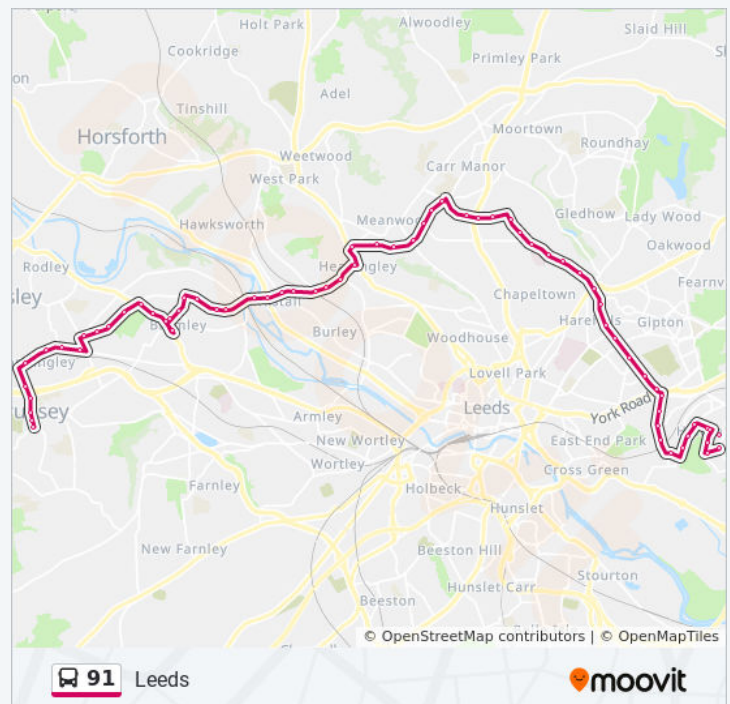

Harehills Lane Nice Avenue, Leeds

Harehills Lane Dorset Ave Dorset Street, Leeds

Harehills Ln Berkeley Road

Harehills Ln Compton  
Road327 Harehills Lane, Leeds

Harehills Ln Lupton Avenue

Harehills Lane Buller Grove

## Direction: Pudsey

66 stops

[VIEW LINE SCHEDULE](#)

Cartmell DriveCartmell Drive, Leeds  
Coronation ParadeCartmell Drive, Leeds  
Ullswater Crescent  
Temple AcademyNeville Road, Leeds  
Corpus Christi Coll  
Neville Road  
Meadowfield SchoolHalton Moor Avenue, Leeds  
Halton Moor Avenue  
Neville ParadeNeville Avenue, Leeds  
Neville Hill  
Rookwood Street  
Shaftesbury Med  
Ctr78 Osmondthorpe Lane, Leeds  
Rookwood  
AvenueBack Osmondthorpe Lane, Leeds  
Shaftesbury Junction (Stop  
D)Back St Alban Crescent, Leeds  
Harehills Lane Nowell Place  
Harehills Ln Lupton Avenue  
Harehills Ln , Harehills329 Harehills Lane, Leeds  
Harehills Ln Berkeley Road  
Harehills Lane Luxor StHarehills Lane, Leeds  
Harehills Lane  
Harehills Lane Roundhay View  
Harehills Ln Roxholme Avenue  
Harehills Ln Newton Road  
Potternewton LaneHardwick Croft, Leeds  
Chapel Allerton Sch  
Stainbeck Ln Harrogate  
Road1 Stainbeck Lane, Leeds  
Stainbeck Ln Wensley Drive

## 91 bus Time Schedule

Pudsey Route Timetable:

Sunday	8:33 AM - 8:33 PM
Monday	5:57 AM - 10:37 PM
Tuesday	5:57 AM - 10:37 PM
Wednesday	5:57 AM - 10:37 PM
Thursday	5:57 AM - 10:37 PM
Friday	5:57 AM - 10:37 PM
Saturday	7:52 AM - 10:01 PM

## 91 bus Info

**Direction:** Pudsey

**Stops:** 66

**Trip Duration:** 66 min

**Line Summary:**

Stainbeck Lane Scott Hall  
RdStainbeck Lane, Leeds

Stainbeck Lane Miles Hill  
Crescent152 Stainbeck Lane, Leeds