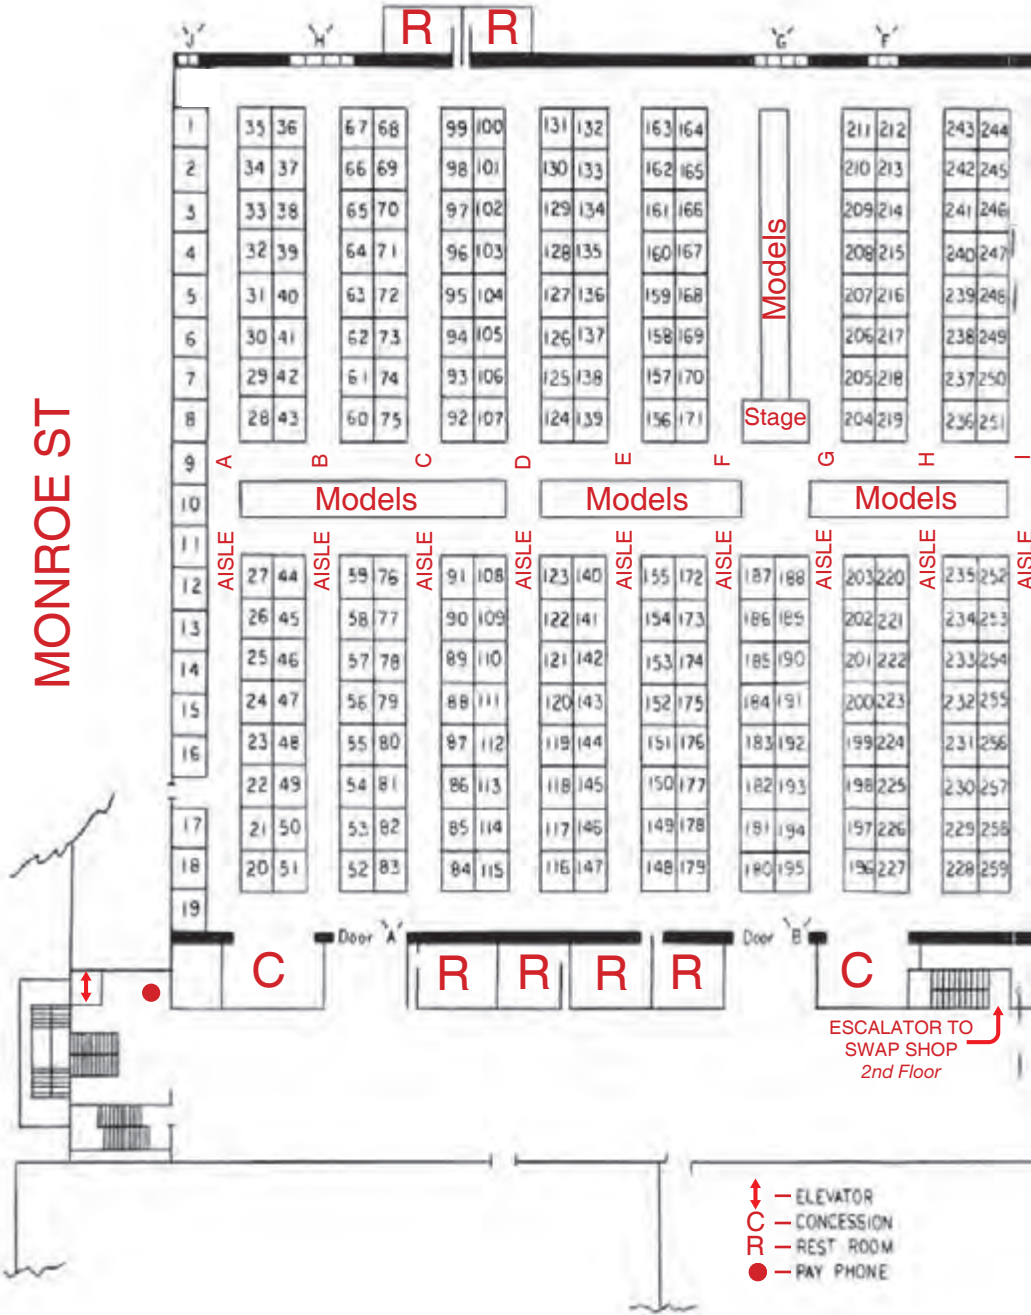

OUT 2015 SHOW

Level 3

JEFFERSON AVE

ST

Two Great Restaurants • One Great Location
 AT THE DOCKS AT INTERNATIONAL PARK

REAL SEAFOOD CO.

22 Main St., Toledo, OH

Quite Simply, Seafood As It Should Be