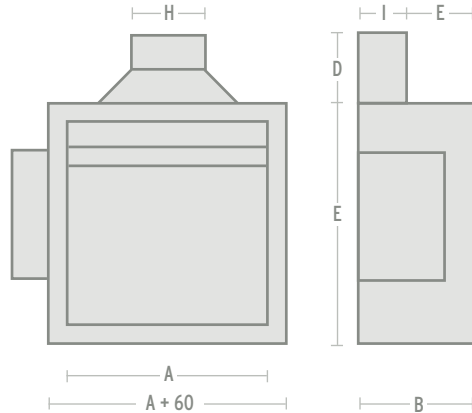

Model & Size	Width		Height		Flue Size		Heating			
	A	B	C	D	E	H	I	M3		M2
550 Built-in Fireplace	550	380	660	240	160	200	200	60	25	
750 Built-in Fireplace	750	430	710	240	200	300	200	110	46	
1000 Built-in Fireplace	1050	480	710	240	250	400	200	160	66	
750 D-sided Built-in Fireplace	750	600	710	240	200	300	230	130	55	
1000 D-sided Built-in Fireplace	1050	630	710	240	200	400	230	190	78	
850 Plasma Built-in Fireplace	1010	480	675	240	250	400	200	120	50	
700 Pyramid Flat Back Fireplace	690	480	825	n/a	n/a	n/a	n/a	90	36	
900 Pyramid Flat Back Fireplace	900	500	960	n/a	n/a	n/a	n/a	110	44	
900 Pyramid Fireplace	900	800	1060	n/a	n/a	n/a	n/a	150	53	
650 Eclipse Fireplace	650	350	900	n/a	n/a	n/a	n/a	90	36	
								Min	Output	
900 S/Steel Flueless Gas Fireplace	900	330	600	n/a	n/a	n/a	n/a	78	8.05	
1100 S/Steel Flueless Gas Fireplace	1100	330	700	n/a	n/a	n/a	n/a	92	9.44	
1100 S/Steel D-sided Flueless Gas Fireplace	1100	430	700	n/a	n/a	n/a	n/a	92	9.44