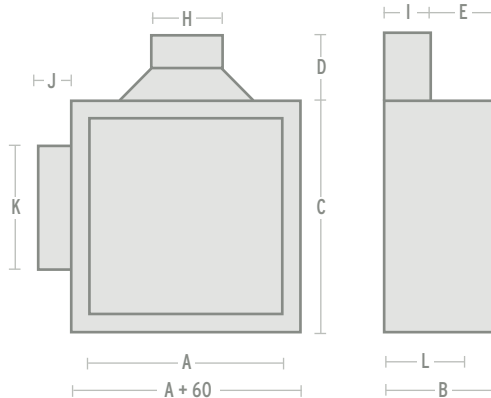

Model & Size	Width	Depth	Height		Flue Gather Height
	A	B	C		D
750 Standard Built-in Braai	760	510	810	A+60	240
1000 Standard Built-in Braai	1010	510	810	A+60	240
1000 Deluxe Built-in Braai	1010	510	810	A+60	240
1200 Deluxe Built-in Braai	1210	510	810	A+60	240
1500 Deluxe Built-in Braai	1510	510	810	A+60	240
750 Plasma Built-in Braai	750	460	560	A+180	240
1000 Plasma Built-in Braai	1000	460	560	A+180	240
1200 Plasma Built-in Braai	1200	460	560	A+180	240