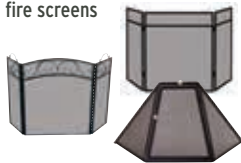

It looks good and works hard...  
timeless design meets faultless practicality.

fireplace accessories

flue pipe & rotating cowl

fire screens

2 piece ash cleaner

basket grate & ashtray

classic tool set

3-in-1 tool set