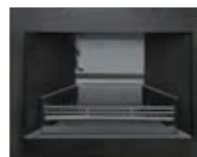

plasma built-in fireplace

The new Plasma Built-in Fireplace range incorporates the latest design trends with the functionality of the traditional Megamaster wood burning, built-in fireplace products.

Includes: Basket grate, ashtray and damper.

Optional: Rotating cowl, flue pipe and fire screen.

Available Sizes: 850

MEGA CODE	MODEL
MEGA0324	850 Plasma Built-in Fireplace