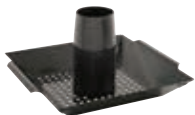

general accessories

vertical chicken roaster