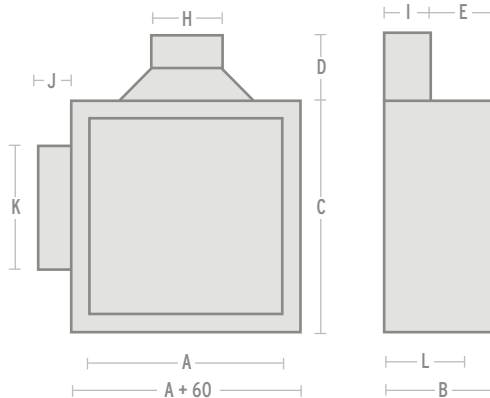

Model & Size	Width	Depth	Height		Flue Gather Height
	A	B	C		D
750 Standard Built-in Braai	760	510	810	A+60	240
1000 Standard Built-in Braai	1010	510	810	A+60	240
1000 Deluxe Built-in Braai	1010	510	810	A+60	240
1200 Deluxe Built-in Braai	1210	510	810	A+60	240
1500 Deluxe Built-in Braai	1510	510	810	A+60	240
750 Plasma Built-in Braai	750	460	770	A+180	240
1000 Plasma Built-in Braai	1000	460	770	A+180	240
1200 Plasma Built-in Braai	1200	460	770	A+180	240