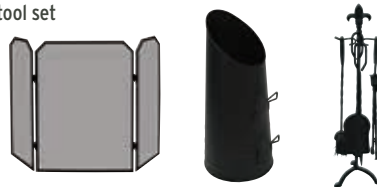

fireplace accessories

flue pipe & rotating cowl

fire screens

basket grate & ashtray

classic tool set

3-in-1 tool set

brushed nickel & black tool set

classic log holder