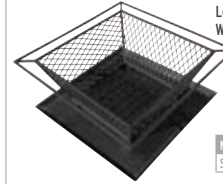

800 outdoor boma

Includes: Ashpan

Size:  
Height: 820mm  
Depth: 800mm  
Excludes the wood

MEGA CODE	MODEL
MEGA0059	800 Outdoor Boma

square 700 fire pit

Includes: Ashpan

Size:  
Height: 320mm  
Length: 730mm  
Width: 730mm