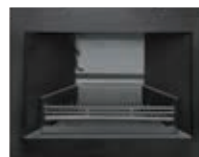

plasma built-in fireplace

The new Plasma Built-in Fireplace range incorporates the latest design trends with the functionality of the traditional Megamaster wood burning, built-in fireplace products.

Includes: Basket grate, ashtray and damper.

Optional: Rotating cowl, flue pipe and fire screen.

Available Sizes: 850

MEGA CODE	MODEL
MEGA0324	850 Plasma Built-in Fireplace