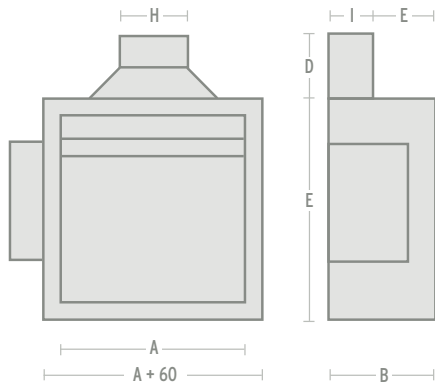

double-sided stainless steel flue-less gas fireplace

Optional: Free-standing glass firescreen

Available Sizes:
Double sided: 1100

MEGA CODE	MODEL
MEGA0313	1100 D-sided S/Steel Flue-less Gas

single-sided stainless steel flue-less gas fireplace

Available sizes:
Single sided: 900 / 1100

MEGA CODE	MODEL
MEGA0311	900 S-sided S/Steel Flue-less Gas
MEGA0312	1100 S-sided S/Steel Flue-less Gas