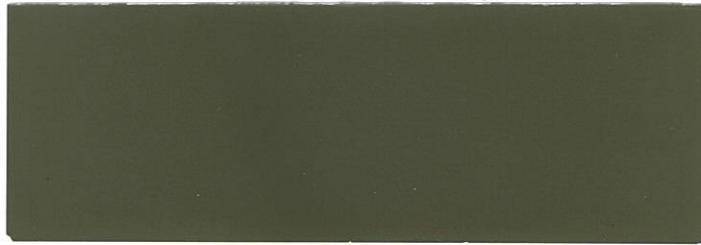

SAGE CANYON RANCH

SCHEME 9

COLOR 1 FASCIA/TRIM: SW 7515 HOMESTEAD BROWN