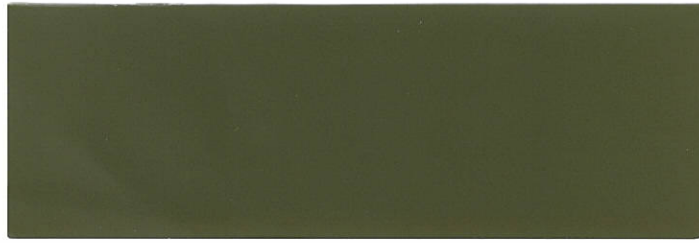

SAGE CANYON RANCH

SCHEME 8

COLOR 1 FASCIA/TRIM: SW 7040 SMOKEHOUSE