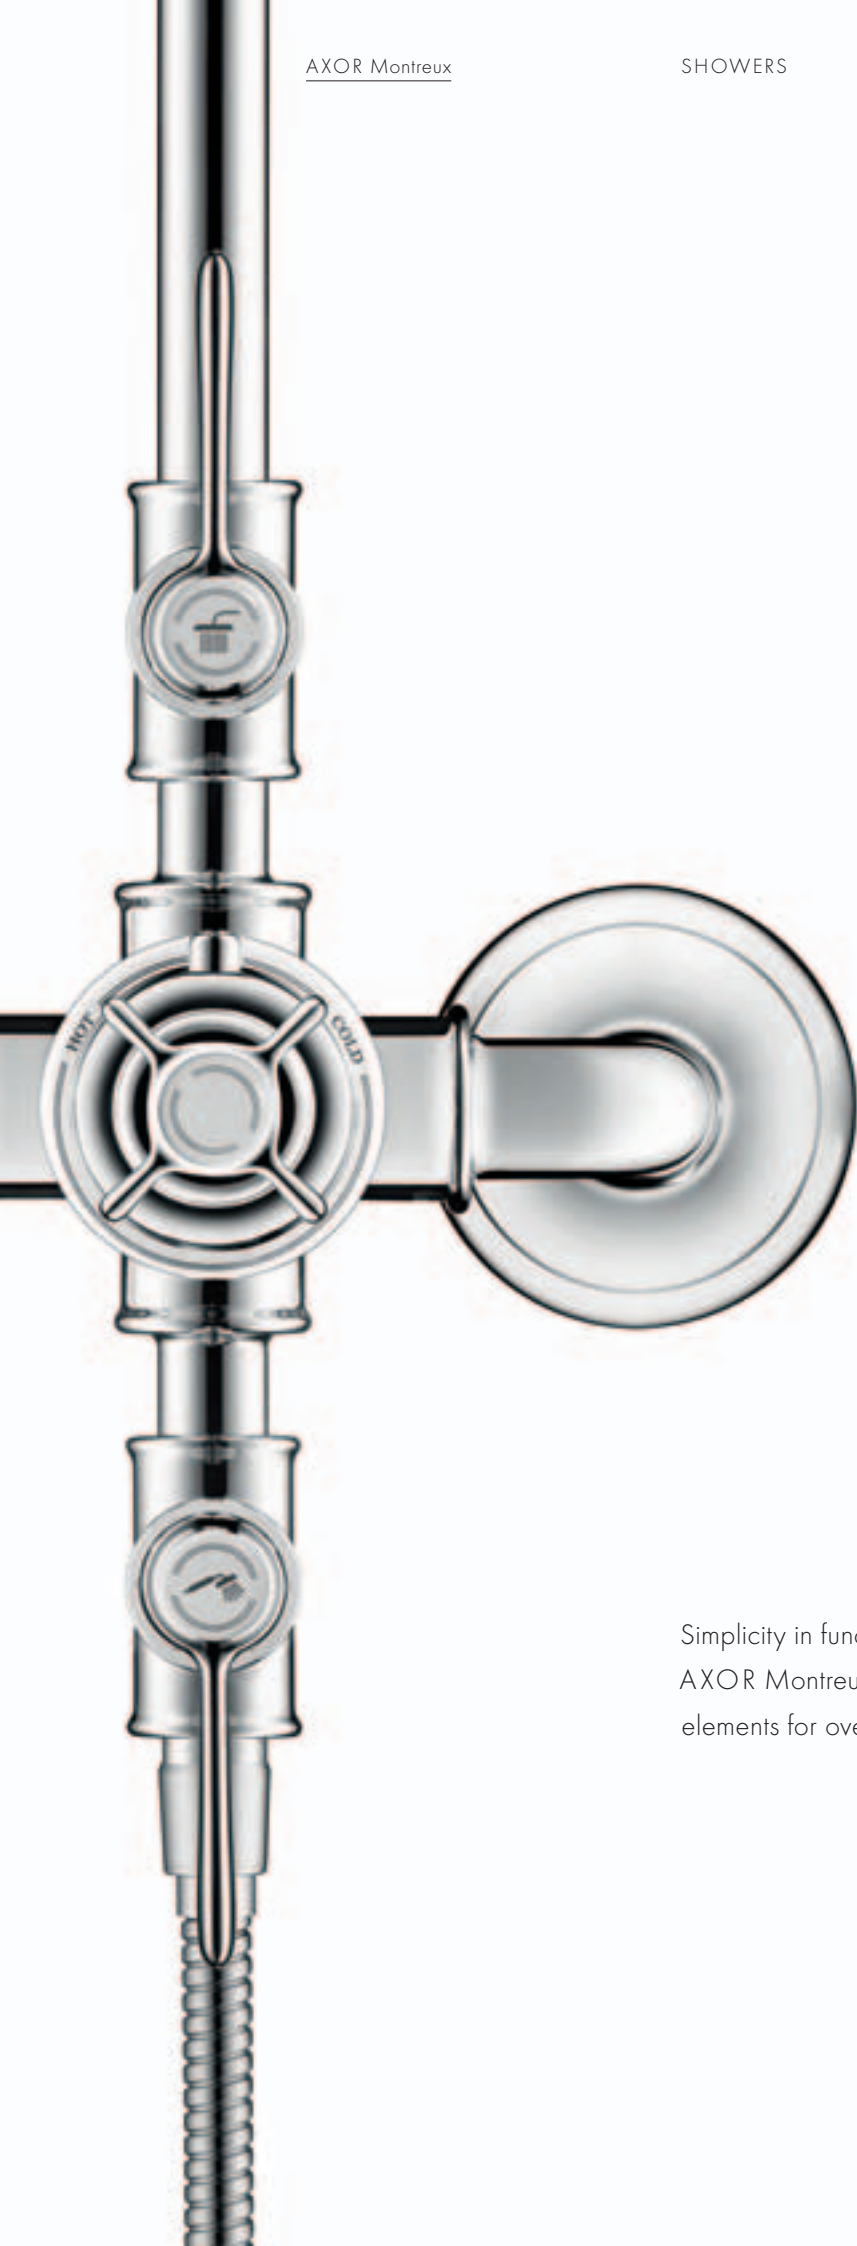

Simplicity in function. With a system. As with the AXOR Montreux showerpipe, with clearly separate control elements for overhead shower and hand shower.