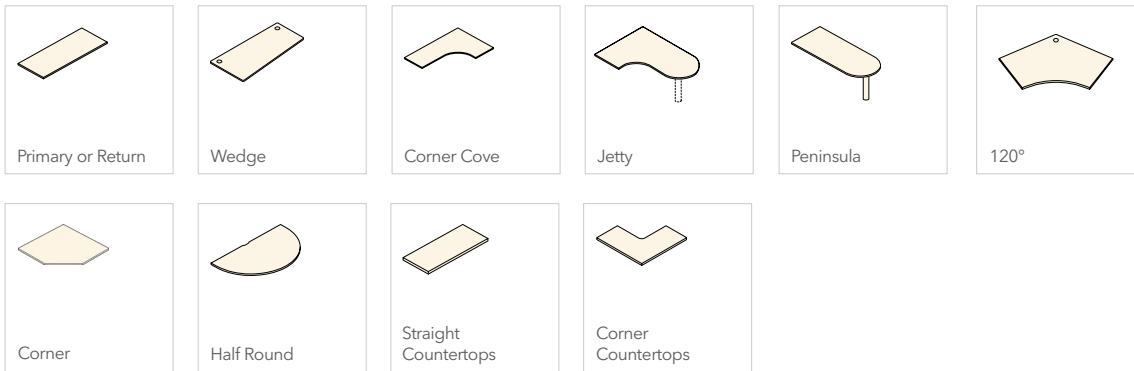

Worksurfaces