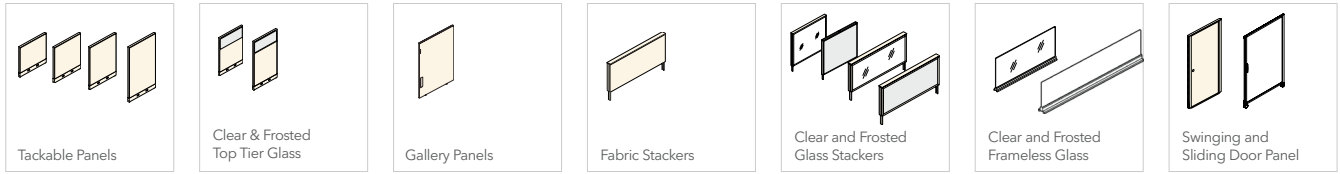

Panels

Worksurfaces

Supports

Storage

Accessories