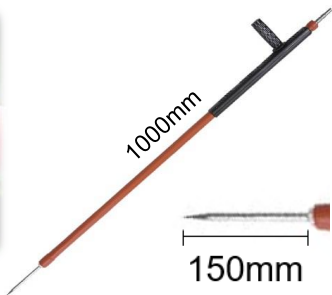

[85-50037] Weed Control Flat Nozzle with KPS45 Quick Plug

[85-50038] Weed Control Roller with KPS45 Quick Plug

Telescoping Mop Wands with Squeegee

[85-50089] Mop Wand with Squeegee (0.8 ~ 1.2 meter)

[85-50091] Mop Wand with Squeegee (1.4 ~ 2.4 meter)