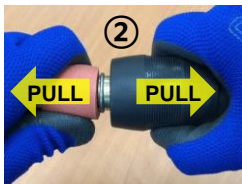

Ø5.5mm Steam Nozzle
with Silicone Protector

[85-50084] Steam Gun RL22 (300mm)

[85-50085] Steam Gun RL22 (500mm)

[85-50086] Steam Gun RL22 (600mm)

[85-50087] Steam Gun RL22 (1000mm)

OPTIMA STEAMER

Quick Connectors for Accessories

For Light Attachments

[71207]
SCP30 Quick Plug

[35-50251]
SC30 Quick Coupler

For Heavy Attachments

[35-50040]
KPS45 Quick Plug

[35-50041]
KC35 Quick Coupler

Quick Connector Instructions

HOW TO CONNECT

HOW TO DISCONNECT

[85-50253] Steam Gun K26 with SC30 Quick Coupler

※ Example of usage

SCP30
Quick Plug

SC30
Quick Coupler

Matching Accessories

[A70026] Steam Nozzle Ø3.5mm

※ Ø3.5mm Steam Nozzle
with Silicone Protector