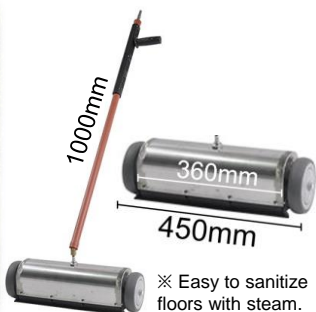

[A70014] Steam Gun K26 with Weed Control Bell Nozzle

[85-50138] Weed Control Bell Nozzle with KPS45 Quick Plug

[85-50035] Weed Control Brush with KPS45 Quick Plug

[85-50036] Weed Control Spear with KPS45 Quick Plug

[85-50037] Weed Control Flat Nozzle with KPS45 Quick Plug

[85-50038] Weed Control Roller with KPS45 Quick Plug

Telescoping Mop Wands with Squeegee

[85-50089] Mop Wand with Squeegee (0.8 ~ 1.2 meter)

[85-50091] Mop Wand with Squeegee (1.4 ~ 2.4 meter)