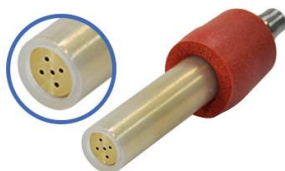

※ Ø3.5mm Steam Nozzle
with Silicone Protector

[A71607] Silent Steam Nozzle