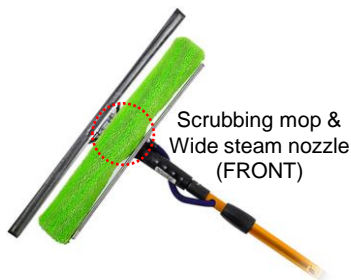

[85-50037] Weed Control Flat Nozzle with KPS45 Quick Plug

[85-50038] Weed Control Roller with KPS45 Quick Plug

Telescoping Mop Wands with Squeegee

[85-50089] Mop Wand with Squeegee (0.8 ~ 1.2 meter)

[85-50091] Mop Wand with Squeegee (1.4 ~ 2.4 meter)

[85-50092] Mop Wand with Squeegee (1.5 ~ 3.6 meter)

[85-50093] Mop Wand with Squeegee (2.2 ~ 5.5 meter)

Spare Parts

[25-50025] Spare Mop 45cm

[71192] Spare Rubber 45cm

[85-50220] Steam Extractor Hand Tool

Matching Accessory