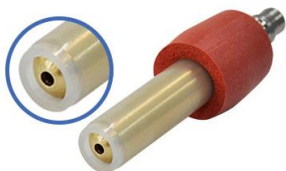

For Light Attachments

[71207]
SCP30 Quick Plug

[35-50251]
SC30 Quick Coupler

For Heavy Attachments

[35-50040]
KPS45 Quick Plug

[35-50041]
KC35 Quick Coupler

Quick Connector Instructions

HOW TO CONNECT

HOW TO DISCONNECT

[85-50253] Steam Gun K26 with SC30 Quick Coupler

※ Example of usage

SCP30
Quick Plug

SC30
Quick Coupler

Matching Accessories

[A70026] Steam Nozzle Ø3.5mm

※ Ø3.5mm Steam Nozzle
with Silicone Protector