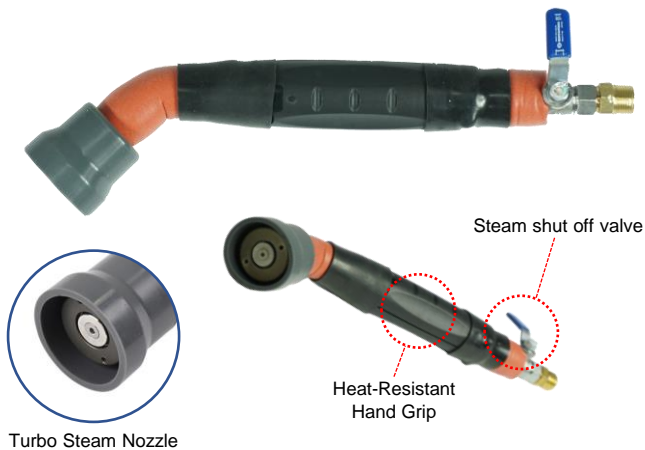

[85-50198] Turbo Steam Nozzle + Hand Grip, 250D