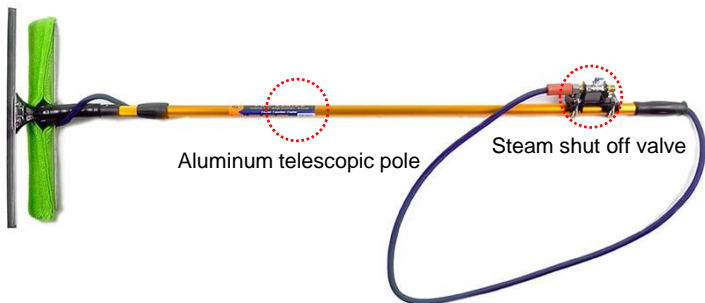

[85-50037] Weed Control Flat Nozzle with KPS45 Quick Plug

[85-50038] Weed Control Roller with KPS45 Quick Plug

Telescoping Mop Wands with Squeegee

[85-50089] Mop Wand with Squeegee (0.8 ~ 1.2 meter)

[85-50091] Mop Wand with Squeegee (1.4 ~ 2.4 meter)

[85-50092] Mop Wand with Squeegee (1.5 ~ 3.6 meter)

[85-50093] Mop Wand with Squeegee (2.2 ~ 5.5 meter)

Spare Parts

[25-50025] Spare Mop 45cm

[71192] Spare Rubber 45cm

[85-50220] Steam Extractor Hand Tool

Matching Accessory