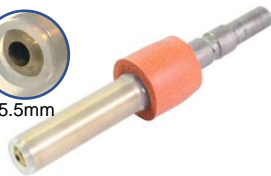

Matching Accessories

[85-50145] Steam Nozzle Ø3.5mm

Ø3.5mm

[85-50137] Steam Nozzle Ø5.5mm

Ø5.5mm

Steam Lances with Ø3.5mm Nozzle and KPS45 Quick Plug

※ Ø3.5mm Steam Nozzle
with Silicone Protector

[85-50079] Steam Lance 300mm (straight)

[85-50080] Steam Lance 500mm (straight)

[85-50060] Steam Lance 600mm (straight)

[85-50061] Steam Lance 1000mm (straight)

Steam Lances with Ø5.5mm Nozzle and KPS45 Quick Plug

※ Ø5.5mm Steam Nozzle
with Silicone Protector