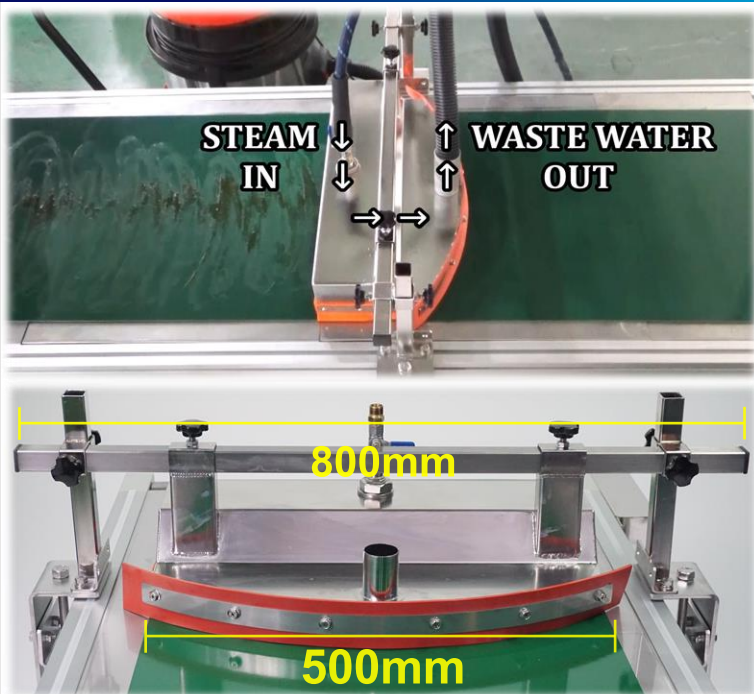

[85-50083] Conveyor Belt Cleaning Tool, Suction type

Similar Item

[85-50131] Conveyor Tool, Suction type (Mounting Width 1200mm)