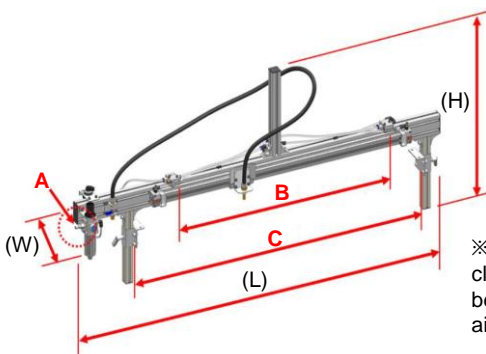

85-50201	85-50180	85-50200
Required Steamer	Optima 42K (SEII) and 27K (SEII, XE)		
Continuous Steam Pressure	42K : 7 bar, 27K : 5 bar		
Required Compressed Air	Air Compressor, 14.4 CFM @8 bar		
Working Air Pressure	73~116 psi (5~8 bar)		
Working Speed	150~1000 mm/s (5.9~39.4 inch/s)		
Recommended Belt	non-flat open surface type (plastic modular, metal wire, rollers)		
Material	aluminium, stainless steel		
(A) Air Inlet	standard air quick plug		
(B) Cleaning Width, Max.	610 mm / 24 in	1000 mm / 39 in	1220 mm / 48 in
(B) Cleaning Width, Min.	100 mm / 4 in		
(C) Mounting Width, Max.	970 mm / 38.1 in	1360 mm / 53.5 in	1580 mm / 62.2 in
(C) Mounting Width, Min.	300mm / 11.8 in		
Dimension (L x W x H) mm	1320 x 160 x 730	1710 x 160 x 730	1930 x 160 x 730
Dimension (L x W x H) inch	51.97 x 6.3 x 28.75	67.33 x 6.3 x 28.75	75.99 x 6.3 x 28.75
Weight	12 kg (26.5 lbs)	13.2 kg (29.1 lbs)	14.5 kg (32 lbs)

※ Use steam to automatically clean and sanitize conveyor belts in combination with an air compressor.