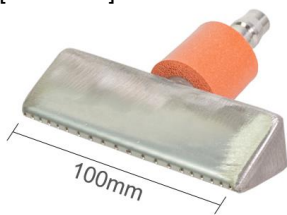

[85-50212] Flat Nozzle 100