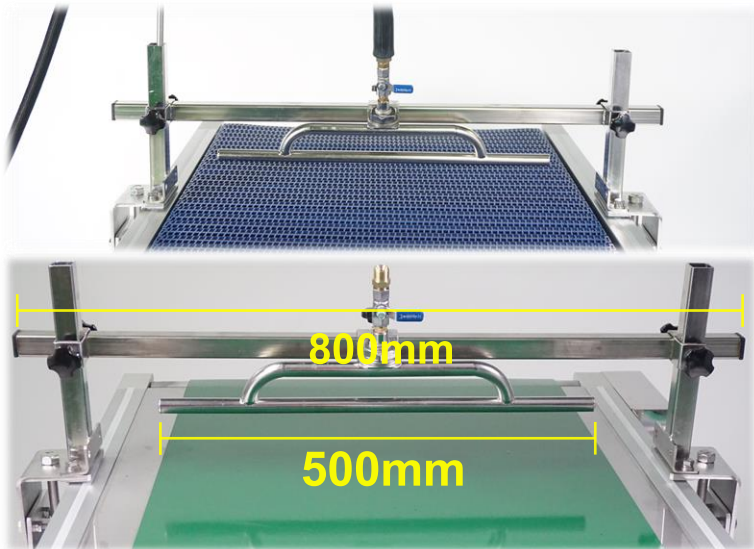

※ Use steam to automatically clean and sanitize conveyor belts in combination with an air compressor.

BEFORE

AFTER

[85-50082] Conveyor Belt Cleaning Tool, Basic

Similar Item

[85-50132] Conveyor Tool, Basic type (Mounting Width 1200mm)