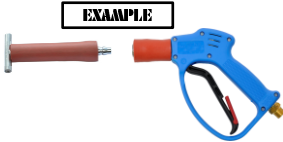

Ø5.5mm Steam Nozzle
with Silicone Protector

[85-50084] Steam Gun RL22 (300mm)

[85-50085] Steam Gun RL22 (500mm)

[85-50086] Steam Gun RL22 (600mm)

[85-50087] Steam Gun RL22 (1000mm)

OPTIMA STEAMER

Quick Connectors for Accessories

For Light Attachments

[71207]
SCP30 Quick Plug

[35-50251]
SC30 Quick Coupler

For Heavy Attachments

[35-50040]
KPS45 Quick Plug

[35-50041]
KC35 Quick Coupler

Quick Connector Instructions

HOW TO CONNECT