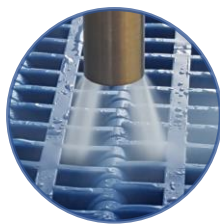

85-50201	85-50180	85-50200
Required Steamer	Optima 42K (SEII) and 27K (SEII, XE)		
Continuous Steam Pressure	42K : 7 bar, 27K : 5 bar		
Required Compressed Air	Air Compressor, 14.4 CFM @8 bar		
Working Air Pressure	73~116 psi (5~8 bar)		
Working Speed	150~1000 mm/s (5.9~39.4 inch/s)		
Recommended Belt	non-flat open surface type (plastic modular, metal wire, rollers)		
Material	aluminium, stainless steel		
(A) Air Inlet	standard air quick plug		
(B) Cleaning Width, Max.	610 mm / 24 in	1000 mm / 39 in	1220 mm / 48 in
(B) Cleaning Width, Min.	100 mm / 4 in		
(C) Mounting Width, Max.	970 mm / 38.1 in	1360 mm / 53.5 in	1580 mm / 62.2 in
(C) Mounting Width, Min.	300mm / 11.8 in		
Dimension (L x W x H) mm	1320 x 160 x 730	1710 x 160 x 730	1930 x 160 x 730
Dimension (L x W x H) inch	51.97 x 6.3 x 28.75	67.33 x 6.3 x 28.75	75.99 x 6.3 x 28.75
Weight	12 kg (26.5 lbs)	13.2 kg (29.1 lbs)	14.5 kg (32 lbs)

※ Use steam to automatically clean and sanitize conveyor belts in combination with an air compressor.