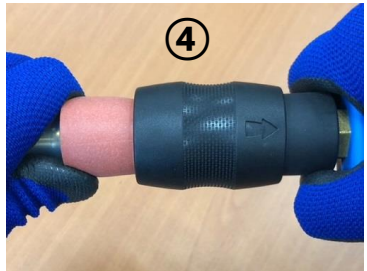

For Light Attachments

[71207]
SCP30 Quick Plug

[35-50251]
SC30 Quick Coupler

For Heavy Attachments

[35-50040]
KPS45 Quick Plug

[35-50041]
KC35 Quick Coupler

Quick Connector Instructions

HOW TO CONNECT