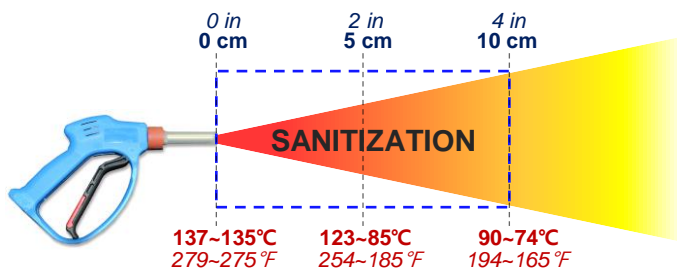

Steam Temperature from Gun Nozzle