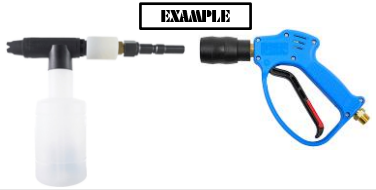

For Light Attachments

[71207]
SCP30 Quick Plug

[35-50251]
SC30 Quick Coupler

For Heavy Attachments

[35-50040]
KPS45 Quick Plug

[35-50041]
KC35 Quick Coupler

Quick Connector Instructions

HOW TO CONNECT

HOW TO DISCONNECT

[85-50253] Steam Gun K26 with SC30 Quick Coupler

※ Example of usage

SCP30
Quick Plug

SC30
Quick Coupler

Matching Accessories

[A70026] Steam Nozzle Ø3.5mm

※ Ø3.5mm Steam Nozzle
with Silicone Protector