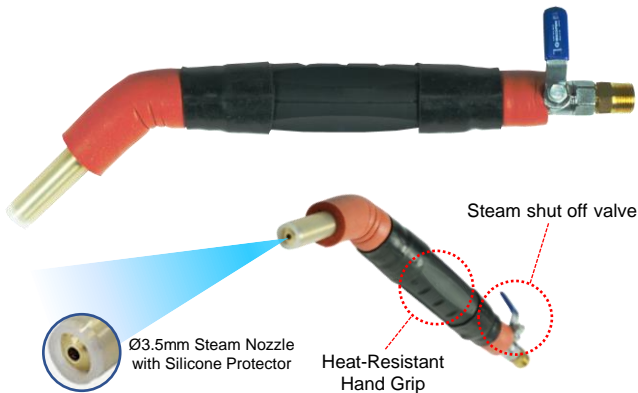

[85-50190] Steam Lance 300mm (straight)

[85-50191] Steam Lance 500mm (straight)

[85-50192] Steam Lance 600mm (straight)

[85-50193] Steam Lance 1000mm (straight)

[85-50197] Steam Nozzle Ø3.5mm + Hand Grip, 250D