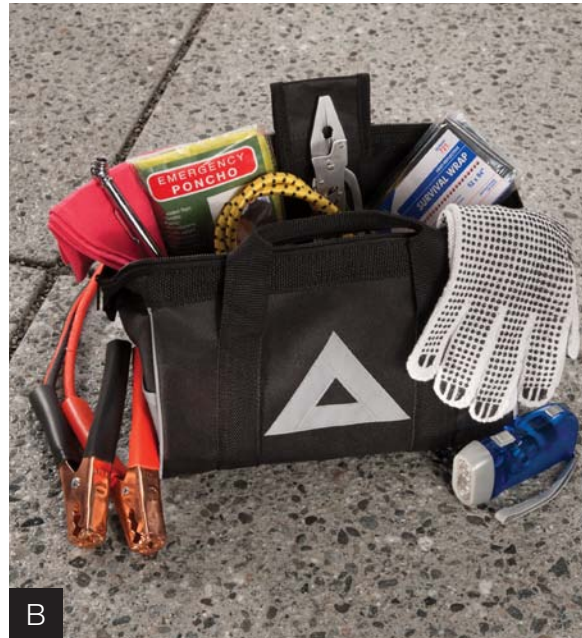

Interior Accessories

toyota.com/accessories

First Aid Kit (A) Be prepared for life's little emergencies.

- Soft-sided kit includes insect sting pads, bandages, scissors, two emergency blankets and more
- VELCRO® brand mounting strips help the kit remain firmly in place

Emergency Assistance Kit (B) Don't let small issues stop you in your tracks.

- Kit includes booster cables, stainless steel multi-purpose tool, survival blanket, gloves, flashlight, tire pressure gauge and bungee cord
- Reflective warning triangle and trim on kit exterior helps alert other drivers to your vehicle

Coin Holder/Ashtray Cup (C) This convenient, self-contained coin holder/ashtray cup fits snugly inside the cupholder.

- Hinged lid helps minimize odors and flyaway ashes
- Easy to empty and clean