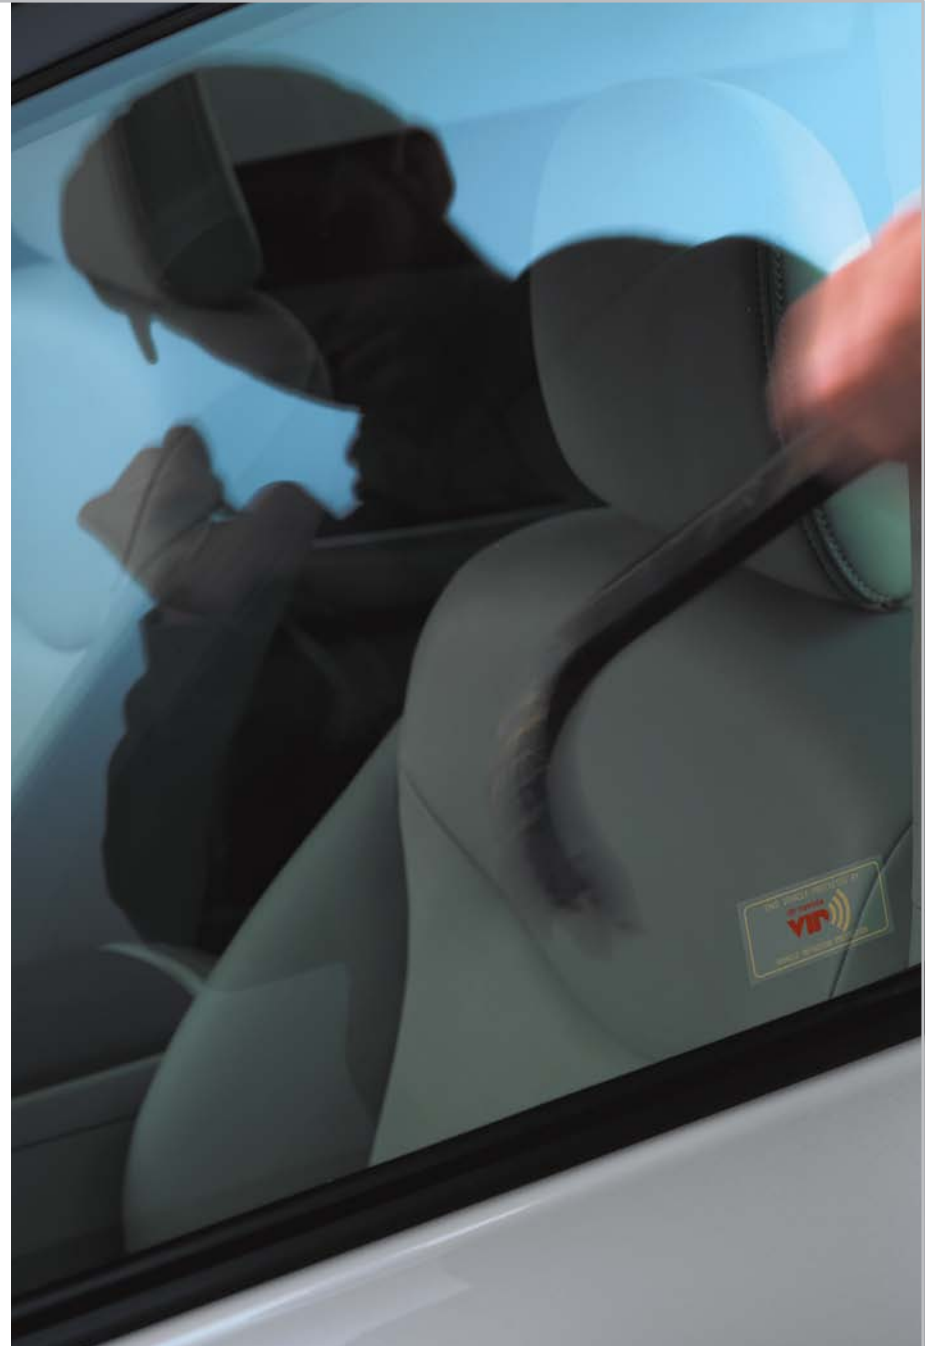

Electronic Accessories

Security System Help provide peace of mind with this security system.

- Integrates with the keyless entry system—no need for an additional remote
- Includes automatic rearming, door-ajar warning, interior light activation, panic alarm, rolling code technology and disabling of the starter
- Features glass breakage sensor (GBS) with a highly sensitive microphone that detects the sound frequency of an object striking on glass or glass breakage
- Alarm activates when someone tries to force open a door or glass is broken

Glass Breakage Sensor⁶ (GBS) If your Camry already has a factory security system, enhance your coverage with GBS.

- Includes a highly sensitive microphone that detects the sound frequency of an object striking on glass or glass breakage

toyota.com/accessories

See footnote 6 in disclosure section on back cover.