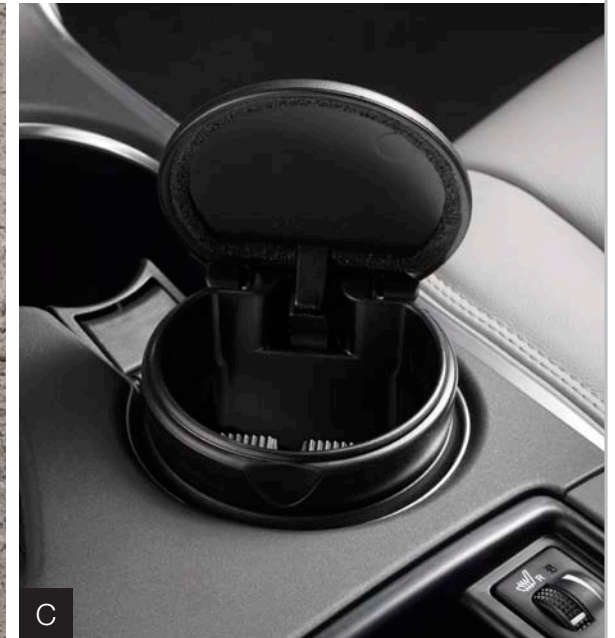

Interior Accessories

toyota.com/accessories

First Aid Kit (A) Be prepared for life's little emergencies.

- Soft-sided kit includes insect sting pads, bandages, scissors, two emergency blankets and more
- VELCRO® brand mounting strips help the kit remain firmly in place

Emergency Assistance Kit (B) Don't let small issues stop you in your tracks.

- Kit includes booster cables, stainless steel multi-purpose tool, survival blanket, gloves, flashlight, tire pressure gauge and bungee cord
- Reflective warning triangle and trim on kit exterior helps alert other drivers to your vehicle

Coin Holder/Ashtray Cup (C) This convenient, self-contained coin holder/ashtray cup fits snugly inside the cupholder.

- Hinged lid helps minimize odors and flyaway ashes
- Easy to empty and clean