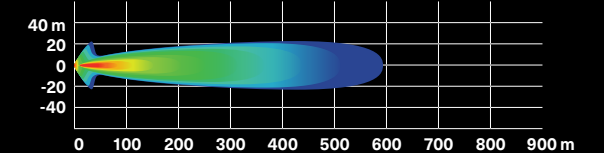

8,400 LUMENS

Lights up to more than 1900 ft (580 m) in front of the vehicle and around 65 ft (20 m) wide on each side.