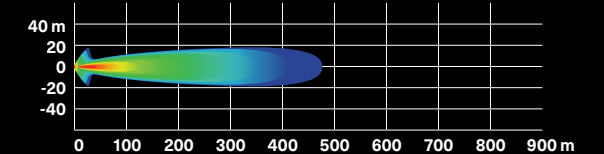

Commander, Commander MAX

715002933

\$374.99

5,400 LUMENS

Lights up to more than 1500 ft (460 m) in front of the vehicle and around 65 ft (20 m) wide on each side.

New 3.5" [9 CM] LED LIGHTS (2 X 14W)

- 14W LED lights producing 1,260 lumens each.
- Equipped with 6 high power LEDs in a heavy-duty die cast aluminum housing.
- Features 2 attachment points — if one attachment point fails due to a collision, rotate to the next channel point and re-mount the light.
- Sold in pairs.
- EC compliant.