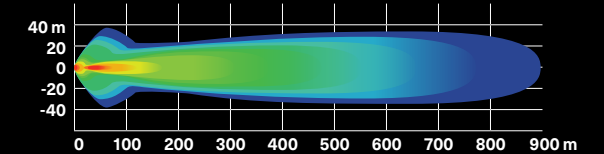

39" (99 CM) DOUBLE STACKED LED LIGHT BAR (270 WATTS)

- Equipped with 54 5W Cree LEDs.
- 24,300 lumens.
- Sits protected inside the cage area to deliver powerful and accurate lighting.
- Not compatible with Full Windshield, Flip Windshield and Intrusion Bar.
- Requires Light Mounting Kit for 39" (99 cm) LED Light Bar (715004006).

Commander (except Limited models 2013 & prior), Commander MAX

715004007

$904.99

24,300 LUMENS

Lights up to more than 2900 ft (900 m) in front of the vehicle and around 115 ft (35 m) wide on each side.