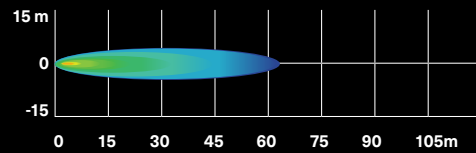

LED DRIVING LIGHTS