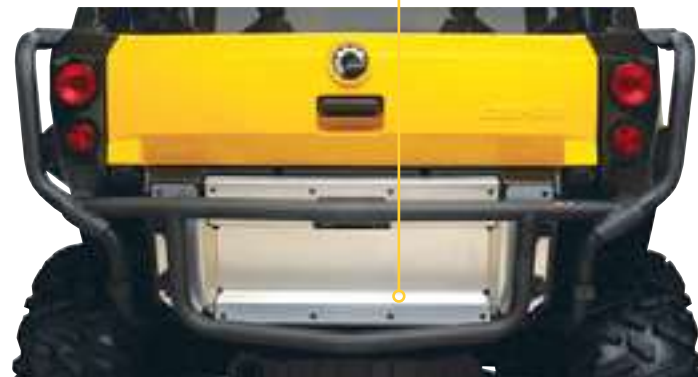

REAR BUMPER

- Integrated tubular system provides sporty look while protecting vehicle's bodywork.
- Flips with cargo box and lower tailgate.

Commander, Commander MAX

715000657

$299.99