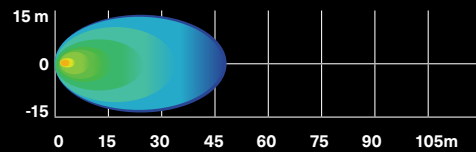

715003665

\$254.99

1,260 LUMENS

LED DRIVING LIGHTS

LED FLOOD LIGHTS

4" [10 CM] ROUND LED LIGHTS (2 X 25 WATTS)

- 25W LED spotlights.
- 2 x 1,800 lumens.
- Rugged and waterproof.
- Includes basic wiring and switch.
- Can-Am branded grill.
- Perfect fit with the Light Rack for Sport Visor and most bumpers with Light Mount Kit.
- Sold in pairs.
- Not EC compliant.