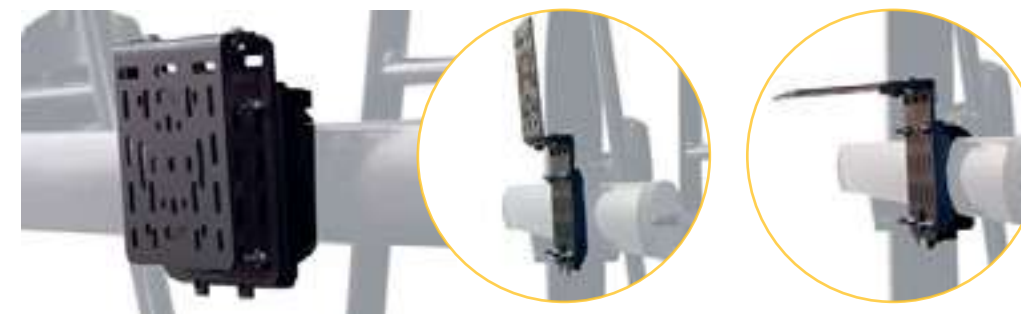

GEAR RAIL MOUNT BY KOLPIN

- Accessory bracket for mounting additional accessories to the Gear Rail.
- Includes C-clamp and metal mounting brackets.

Commander, Commander MAX
715001422
$50.99

UNIVERSAL SAW PRESS BY KOLPIN

- Specially crafted for transporting your chainsaw securely and safely aboard your side-by-side vehicle.
- Heavy-duty, black powder-coated metal bracket designed to attach any chainsaw model with up to a 20" (51 cm) bar.
- Rubber pads provide cushion and tight fit.
- Hinged design for quick removal.
- Holds saw in vertical position or 45° angle in either direction.
- Requires Gear Rail.
- Protective sheath included.

Commander, Commander MAX
715001423
$134.99