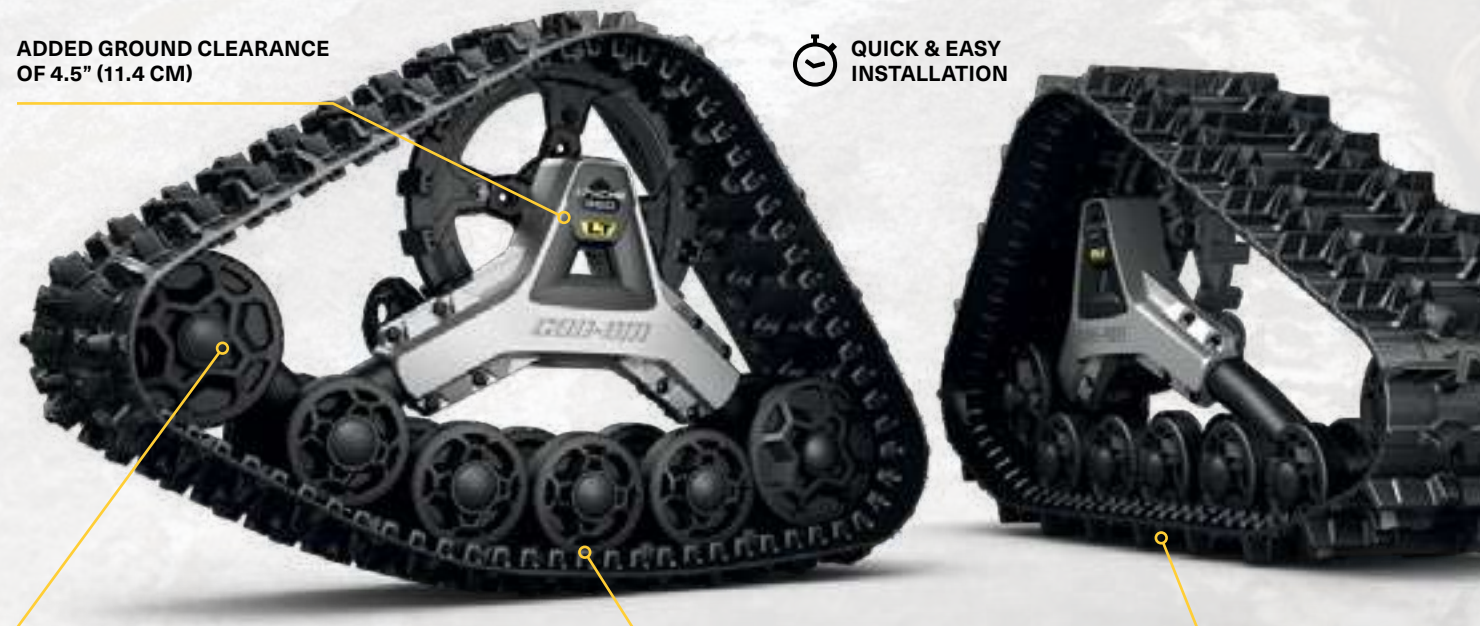

COVERED BY A 2 YEAR WARRANTY

ADDED GROUND CLEARANCE OF 4.5" (11.4 CM)

QUICK & EASY INSTALLATION

UNIQUE ADJUSTABLE CONTACT PATCH SYSTEM TO TACKLE THE TOUGHEST YEAR-ROUND CONDITIONS

RUBBER OVER MOLDED HEAVY-DUTY DOUBLE BEARING WHEELS AND OFFSET WHEEL SPACING REDUCE FRICTION AND VIBRATION WHILE ENSURING RELIABILITY