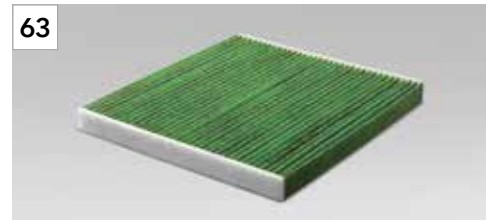

58

59

60

61

62

63

58 Rechargeable Flashlight

SESGFL1000

A pocket-size rechargeable flashlight that is plugged directly into the cigarette lighter socket. The flashlight has an output of 130 Lumen with a 100m beam distance as well as a focus-function.

59 Sound Upgrade System

SECNYA6001

Plug&Play sound upgrade solution with dedicated wiring harness and integrated crossover. Digital class D. 4-channel amplifier, MOSFET technology for brilliant sound. RMS output at 4 Ohm 4 x 50 Watt, max output 300 Watt.

60 Navigation System with DAB

SECNFL6100

DVD multimedia station with built-in navigation & 7inch Touch Panel Control, WVGA color Digital LCD monitor (LED Backlight) 800 x 480 pixels, Apple CarPlay® and Apple Music® Radio available (incl. Siri®), RDS Tuner with FM-noise canceller, 4x50W Power Output, Graphic 15-band EQ, Subwoofer Control.

61 Rear View Camera Cleaner

SEBLFL9000

Keeps your rear view clean from dust and dirt by spraying water onto the camera lens when cleaning the rear window.

62 Automatic Folding Door Mirrors

SEECFL3000

The mirrors will fold automatically when locking the vehicle and will open again when unlocking the vehicle.

63 Green Cabin Air Filter

SEDNFL9000

High-quality replacement filter featuring atmospheric and pollen dust removal, deodorisation, anti-virus, anti-bacteria, anti-fungus and anti-allergen functions to ensure perfectly clean air in the passenger compartment.

64 Anti-marten System

SEGOYA9000

Kit that contains marten repellent spray and an ultra-sonic device that helps to prevent marten damage in the engine compartment.

65 Spare Bulb Kit

SEHASG8010

LED replacement units not included. Contents may differ from the picture.

66 Tyre Repair Kit

SETSya4001