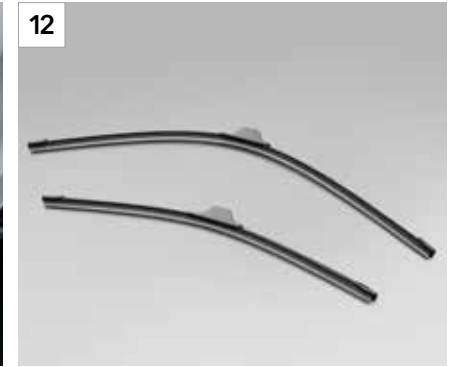

12 Wiper Blades

SETRFL8000 / SETRYA8010

Improved wiping performance even under severe conditions and at high speed.
*Front: set of 2.