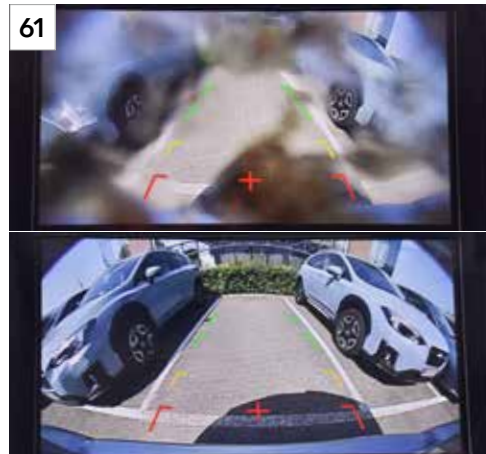

61

62

63

58 Rechargeable Flashlight

SESGFL1000

A pocket-size rechargeable flashlight that is plugged directly into the cigarette lighter socket. The flashlight has an output of 130 Lumen with a 100m beam distance as well as a focus-function.