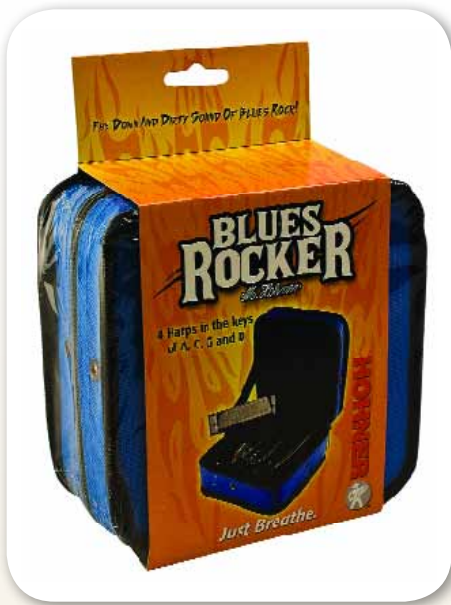

HARMONICAS

Hohner Blues Rocker 4-Pack Harmonicas

HARPS IN THE KEYS OF C, G, A & D

Hohner

“Blues Rock” describes the music of artists who carried forward the early blues traditions of Robert Johnson and Muddy Waters. Being faster, and featuring a heavier sound and extended jam sessions, Blues Rock harmonica players in the early '70s – such as John Mayall, Paul Butterfield, Junior Wells, Roger Daltry, Mick Jagger and Robert Plant – solidified this musical style. The new Hohner Blues Rocker harps have been designed to put an edge into your playing by evoking the gritty, dirty sound found in Blues Rock music. The product has a thicker reed plate for improved response; longer lasting, easy bending reeds; and a powerful tone that sounds fantastic when amplified.

00001341 .....MSRP $62.00