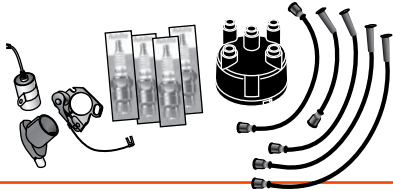

S.53180

Complete Tune-up Kit
(Contains: Points, Condenser, Rotor, Distributor Cap, 4 Spark Plugs, Custom Spark Plug Wires)

Fits: Satoh: S550/Elk, S650/Bison