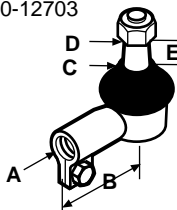

Replaces: 34240-11220
Fits: L2002, L2402

S.70687

Tie Rod End - LH - Female Thread (A=.495", B=2.75", C=.482", D=.450", E=.352")

Replaces: 38180-12700, 38180-12702, 38180-12703
Fits: L175, L185F, L225, L2000