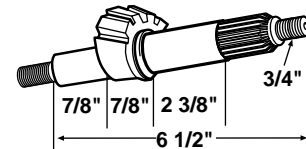

Steering Sector Gear (5 Tooth, 15/16"-1" Tapered, 36 Splines)

Replaces:
Fits: 235 (S.57499 Steering Gear Box)