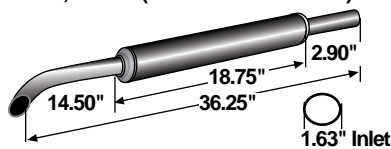

Muffler & Pipe Assembly - Black Use w/ Original Elbow

Replaces: 15221-12110, 15221-12410
Fits: L175, L185, L225, L235, L245, L275, L285, L295, L305, L1500, L1501, L2000, L2350, L2500, L2600, L3000, L3050, L3001 (All w/ Vertical Muffler)