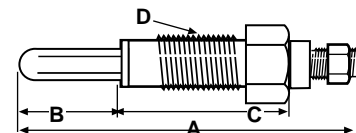

S.20319

Muffler (A=4.25", B=40")

Replaces: 72097567, 3282243M1
Fits: 205, 205-4, 2310, 210-4

S.70576

Glow Plug - Single Filament (A=66.1mm, B=19mm, C=33.5mm, D=M10x1.25)

Replaces: 3284128M1
Fits: 1010, 1020, 1030, 1035