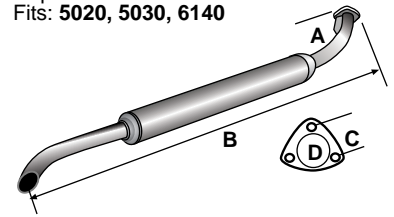

S.40646

Gasket

Replaces: 72097677
Fits: 5020, 5030, 6140

S.20319

Muffler - Silver Finish
(A=4.25", B=40", C=1.88", D=2.87")

Replaces:
Fits: 5020, 5030, 6140