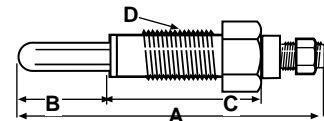

S.70577

Glow Plug - Double Filament

(A=81.6mm, B=22.5mm, C=45mm, D=M10x1.25)

Replaces: 15231-65512, 5698-251-1978-0, 2401-8201-00
Fits: **B6000**

S.70508

Glow Plug

(A=66.1mm, B=19mm, C=33.5mm, D=M10x1.25)

Replaces: 15951-65513
Fits: **B1200, B1400, B1500, B1600, B1702, B1902, B4200, B5200, B6200, B7200, B8200, B9200, KH-8H-2, KH-18-2D**