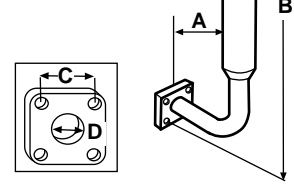

S.70559

Muffler
(A=4.50", B=36.25",
C=2.05", D=1.157")