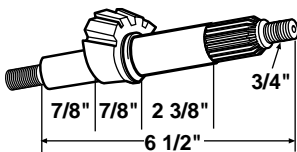

Steering Sector Gear (5 Tooth, 15/16">1" Tapered, 36 Splines)

Replaces: SBA334130041
Fits: Ford: 1300, 1500, 1700