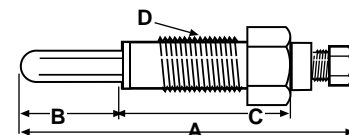

S.67824

Glow Plug

(A=72.45mm, B=20.66mm, C=30.59mm, D=M16x1.5)

Replaces: 6581-410-061-00