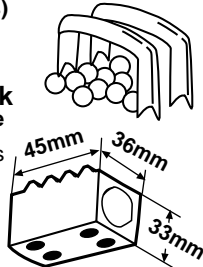

S.70582

Steering Ball & Tube Kit (54 - 5.5mm Balls)

S.70583 Steering Block w/out Ball & Tube

Check Dimensions

S.70612

Steering Gear Shim Pack (Ax6, Bx2, Cx6)

Fits: YM (1500 w/ 3 Bolt Side Cover),
(*YM 2000 w/ 4 Bolt Side Cover)
(*Not all parts used)