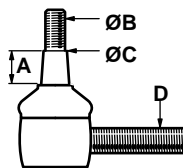

S.20315

Tie Rod End - RH/RH Thread
(A=17.80mm, B=12.75mm,
C=14.60mm, D=16mm x 1.5)

Replaces: 2203-1362-00
Fits: E16, E18, E21, E23, E25