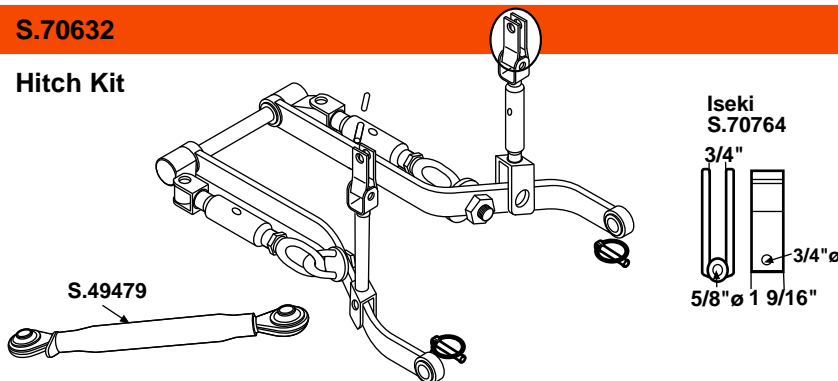

Sparex Replacement Spare Parts - Compact

S.20349

Headlight Assembly w/ Bulb

Replaces: 1421-600-0580-0
Fits: **TS1610, TS1910, TS2202, TS2205, TS2210, TS2510, TS2810**

S.20347

Tach Drive Cable (63")

Replaces: 415-600-051-0
Fits: **TS2400, TS2500, TS2800**

S.20350

Tach Drive Cable (59")

Replaces:
Fits: **TS2510, TS2810, TS3110**

S.71974

Rear Lamp - Amber (Bulb Included)

Replaces: 1421-0600-0590-0
Fits: **TS1610, TS1910, TS2205, TS2210, TS3110**

S.71975

Rear Lamp - Amber (Bulb Included)

Replaces: 1427-621-27000-0
Fits: **TX1300F, TX1500F**

S.20348

Front Emblem - Plastic (A=7", B=3 1/2")

Replaces: 1423-901-0030-0
Fits: **TS1610, TS1910, TS2202, TS2205, TS2210, TS3110**

S.23118

Decal Hood Set - Black/White

Replaces:
Fits: **TX1500**

S.23119

Decal Hood Set - Black/White/Red

Replaces:
Fits: **TS1610**

S.23120

Decal Hood Set - Black/White/Red

Replaces:
Fits: **TS2210**

S.20351

Seat Assembly - Blue/Black Cover (6 1/2" between Brackets, 3 Holes=10mm)

Replaces: 1421-611-0010-0
Fits: **TS1610, TS1910, TS2210, TS2510**

S.70632

Hitch Kit

Iseki
S.70764