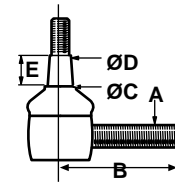

S.70690

Tie Rod End - RH - Male Thread (A=.622", B=3.875", C=.576", D=.516", E=.90")

Replaces: 34208-12410, 34208-12412
Fits: L185, L2600