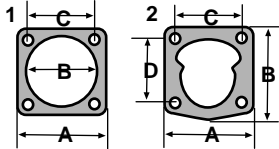

Sparex Replacement Spare Parts - Compact

S.22486

Steering Gear Shim Pack -
(1; 5 x .15mm, 5 x .25mm, 2; 1 x)
(1; A=68mm OD, B=56mm ID,
C=48mm c-c)
(2; A=65mm OD, B=67mm ID,
C=42mm, D=47mm)

Fits: Gear Box S.57499