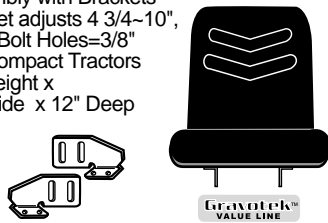

- Assembly with Brackets
- Bracket adjusts 4 3/4-10", A=1", Bolt Holes=3/8"
- Fits Compact Tractors
- 13" Height x 16" Wide x 12" Deep

S.02112

Universal Value Line Seat - Black

- Universal Mount
- Includes Bracket
- 14" Ht x 18" Wide x 13" Deep