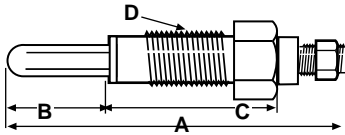

S.70577

Glow Plug - Double Filament
(A=81.6mm, B=22.5mm, C=45mm, D=M10x1.25)

Replaces: 72097517
Fits: 5020, 5030, 6140