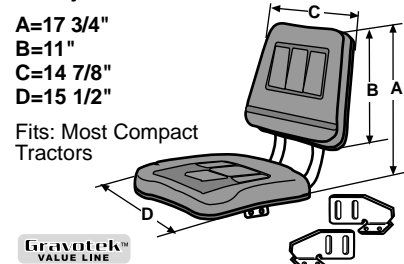

Value Line Seat w/ Adjustable Brackets

- A=17 3/4"
- B=11"
- C=14 7/8"
- D=15 1/2"

Fits: Most Compact Tractors