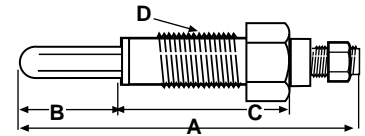

Glow Plug

(A=86.88mm, B=19.45mm,
 C=49.10mm, D18mmx1.50)

Replaces: 124250-11500
 Fits: YM 2200, 2700

S.70506

Glow Plug

(A=80mm, B=24mm,
 C=42mm, D12mmx1.25)

Replaces: 129155-77800
 Fits: F18, F18X, F20, FX20