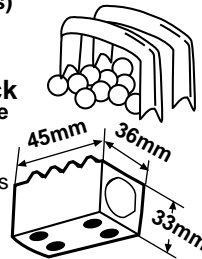

**Steering Ball & Tube Kit
(54 - 5.5mm Balls)**

**S.70583
Steering Block
w/out Ball & Tube**

Fits: John Deere
Check Dimensions