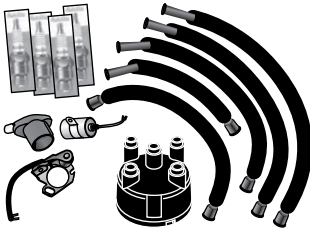

Replaces: 1062027C2, 973727C2
Fits: 274, 284

S.70705

Pressure Plate

(Use Disc S.72763 - 8" - 13/16"-12
Replaces: 1273253C1)

Replaces: 1273254C1
Fits: 244, 245, 254, 255, 265

S.53180

Complete Tune-up Kit

Fits: 284