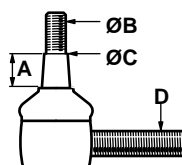

Tie Rod End - RH/RH Thread (A=17.80mm, B=12.75mm, C=14.60mm, D=16mm x 1.5)

Replaces: 72098233
Fits: 5020, 5030 (2 WD)

These parts are Sparex parts and are not manufactured by the Original Equipment Manufacturer. Original Manufacturers names, part numbers and descriptions are quoted for reference purposes only and are not intended to indicate that our replacement parts are made by the Original Equipment Manufacturer.