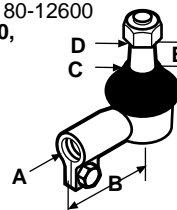

S.70688

Tie Rod End - RH - Female Thread (A=.495", B=2.75", C=.482", D=.450", E=.352")

Replaces: 34150-12600, 34150-12602, 34150-12603, 38180-12600
Fits: F2000, F2100, F2400, L185F, L225, L2000