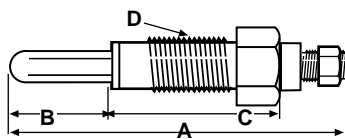

S.70508

Glow Plug

(A=66.1mm, B=19mm, C=33.5mm, D=M10x1.25)

Fits: TL2300