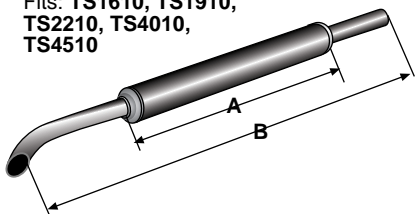

S.70552

Muffler - Black Enamel (2" Inlet)

(A=22", B=42")
Replaces: 1421-101-3000-0
Fits: TS1610, TS1910, TS2210, TS4010, TS4510