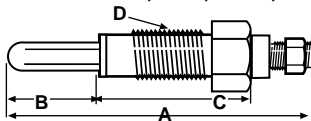

Glow Plug (A=85.72mm, B=22.23mm, C=38.10mm, D=M10x1.25)

Replaces: SBA185366060
Fits: **Ford:** 1100, 1110, 1120, 1200, 1210, 1215, 1220, 1300, 1310, 1320, 1510, 1530, 1620, 1630, 1710, 1715, 1720, 1725, 1990, 1910, 1925, 2110, 3415,
Shibaura: SD4003, 4043, 4603T, 4643T