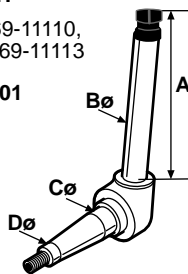

S.70675

Spindle - LH/RH

Replaces: 3434269-11110,
34269-11112, 34269-11113
Fits: L175, L185F,
L225, L2000, L2201