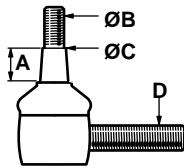

S.20316

Tie Rod End - LH/LH Thread
 A=17.80mm, B=12.75mm,
 C=14.60mm, D=16mm x 1.5)

Replaces: 2203-1354-00
 Fits: E16, E18, E21, E23, E25

S.20315

Tie Rod End - RH/RH Thread
 (A=17.80mm, B=12.75mm,
 C=14.60mm, D=16mm x 1.5)