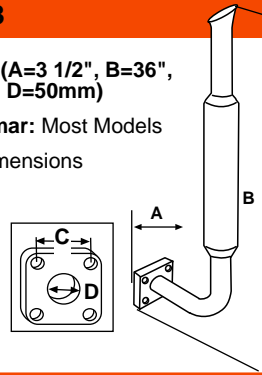

S.70558

Muffler (A=3 1/2", B=36",
C=52mm, D=50mm)

Fits: Yanmar: Most Models
Check Dimensions