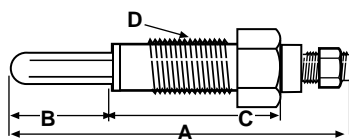

S.67824

Glow Plug

(A=72.45mm, B=20.66mm, C=30.59mm, D=M16x1.5)

Replaces: 6581-410-061-00

S.70573

Glow Plug

(A=80.1mm, B=22.5mm, C=45mm, D=M10x1.25)

Fits: TL2100, TL2500, TS2510