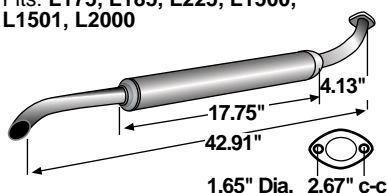

Muffler Assembly - Silver (Replaces Muffler, Elbow & Pipe)

Replaces: 15221-12110, 15221-12114, 15221-12115, 15221-12116
Fits: L175, L185, L225, L1500, L1501, L2000