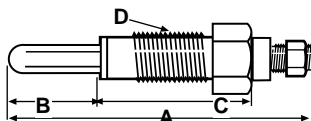

S.70577

Glow Plug - Double Filament

(A=81.6mm, B=22.5mm, C=45mm, D=M10x1.25)

Replaces: 15231-65512, 5698-251-1978-0, 2401-8201-00
Fits: **B6000**