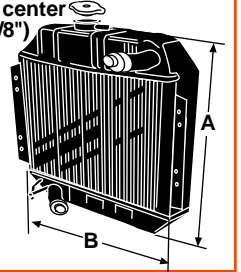

S.67727

Radiator w/ Cap - No Bottom Mounting Holes Neck 45° toward center (A=16 7/8", B=15 5/8")

Replaces: 129350-44500
Fits: YM 2001,
2010, 2020,
2202, 2220,
2301, 2310,
2402, 2420