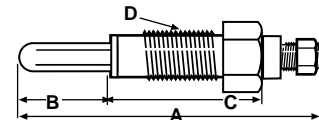

S.67188

Glow Plug (A=80mm, B=24mm, C=42mm, D=M14x1.25)

Replaces: SBA185366010
 Fits: **Ford:** 1000, 1500, 1600, 1700

S.70575

Glow Plug (A=81.63mm, B=22.41mm, C=45.52mm, D=M10x1.25)

Fits: **Shibaura:** SP1500, SD1540B