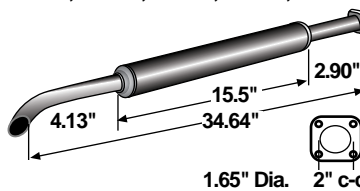

Muffler Assembly - Black Finish - Silver Pipe

Replaces: 15521-12110, 15521-12112
Fits: L345, L355SS, L1802, L2002, L2202, L2402, L2602, L3202, L4202