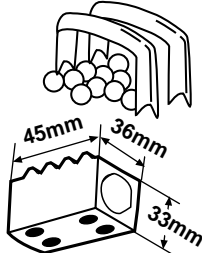

S.70572

Steering Shaft Bearing - Upper/Lower (A=38mm, B=26mm, C=11mm)

Replaces:
Fits: 235

S.70582

Steering Ball & Tube Kit (54x5.5mm Balls)

S.70583 Steering Block w/out Ball & Tube

Replaces:
Fits: 235
Check Dimensions