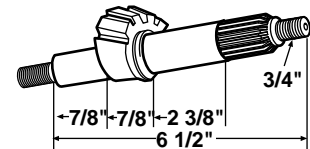

Steering Sector Gear - (5 Tooth, 15/16" > 1" Tapered, 36 Splines)

Replaces: 67453-00111
Fits: 180, 210, 250, 1401, 1601, 1801, 2000, 2001