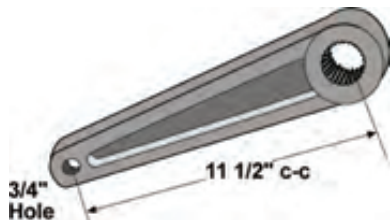

Sparex Replacement Spare Parts - Compact

S.70567

Lift Arm (1 9/16" Dia-18 Spline)

Replaces: 194150-44421
Fits: YM 1500, 1600, 1700, 1900, 2000