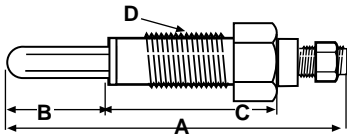

S.70570

Mitsubishi Glow Plug - 12v -
Single Filament
(A=81.1mm, B=22.5mm,
C=45mm, D=M10x1.25)

Replaces: MM409510