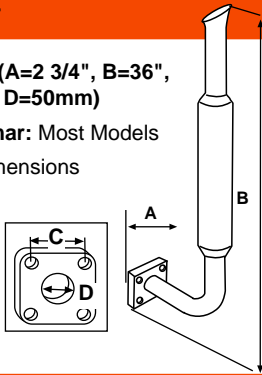

S.70557

Muffler (A=2 3/4", B=36",
C=52mm, D=50mm)

Fits: Yanmar: Most Models
Check Dimensions