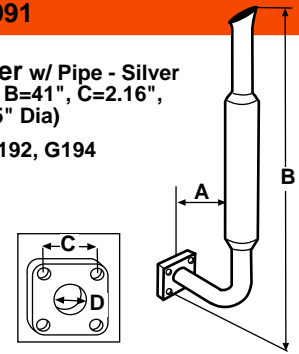

S.71991

Muffler w/ Pipe - Silver
(A=4", B=41", C=2.16",
D=1.65" Dia)

Fits: G192, G194

S.71993

Clutch Disc
(7 7/8" Dia, .978"/24.85mm-13 Spline)

Check Dimensions

S.71994

Clutch Disc
(8 3/8" Dia, .994"/25.25mm-13 Spline)

Check Dimensions

S.71995

Clutch Disc
(9"-13 Spline)

Fits: G292, G294

S.20328

Pressure Plate (8 3/8")
Diaphragm Style
(9 5/8" Bolt Circle - 6 Bolt)

S.70528

Pressure Plate (8")
Diaphragm Style
(9 3/8" Bolt Circle - 6 Bolt)

S.23162

Release Bearing
(ID=1.770"/44.96m,
OD=2.730"/69.36mm
Thickness=.617"/15.68mm)