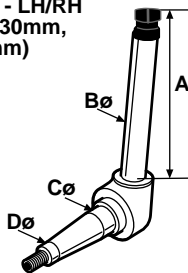

Fits: L245, L280

S.70674

Spindle - LH/RH
(A=7 1/2", B=25mm,
C=25mm, D=20mm)

Replaces: 34510-11110,
34510-11114,
34510-11115,
34209-11110
Fits: L175, L185F,
L225, L2000, L2201

S.22495

Spindle

Replaces: 38180-11110
Fits: L1802