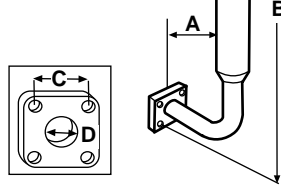

S.70628

Piston w/ Rings

Replaces: S-CH10355
Fits: 850 (950 ->SN 20000), 900HC

Sparex Replacement Spare Parts - Compact

S.70557

Muffler
(A=2.75", B=36.25",
C=2.05", D=1.157")

S.70558

Muffler
(A=3.50", B=36.25",
C=2.05", D=1.157")