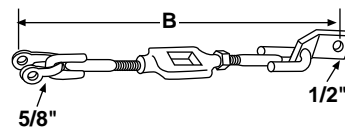

Adjustable Stabilizer
(A=22" - 24 3/8")

Replaces: SBA370500930,
SBA370500131, SBA370500121,
SBA399160090
Fits: Ford 2110