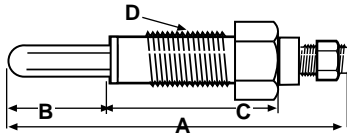

Sparex Replacement Spare Parts - Compact

Model	Oil Filter	Fuel Filter	Air Filter	Hydraulic
G152, G154 G172, G174	S.76877	S.61775	S.61806	
G192, G194	S.61801			
G242	S.61801			
G292, G294	S.61801	S.61810		

S.70577

Glow Plug - Double Filament
(A=81.6mm, B=22.5mm,
C=45mm, D=M10x1.25)

Fits: G192, G194