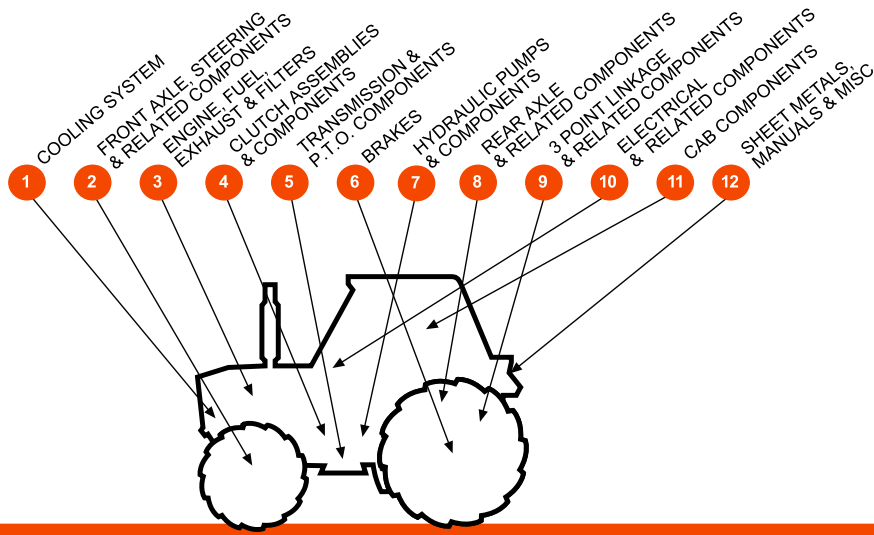

Compact Tractors

Tractor/ Description	Page No.
AGCO / ALLIS CHALMERS / DEUTZ	1 - 4
BOLENS	5 - 7
BRANSON	8
CASE / IH	9 - 11
CUB CADET	12
FORD / NH / SHIBAURA	13 - 19
HINOMOTO	20 - 24
ISEKI	25 - 29
JOHN DEERE	30 - 33
KIOTI	34
KUBOTA	35 - 59
LANDTRAC	60
MASSEY FERGUSON	61 - 63
MITSUBISHI / SATOH	64 - 68
MONTANA	69
TYM	70
WHITE	71
YANMAR	72 - 82
3 POINT LINKAGE	83 - 86
FILTER DIMENSIONS	87 - 88
BEARINGS, SEALS, SEATS, MANUALS, DECALS, ELECTRICAL, MISC	89 - 99
INDEX	100 - 107

All parts shown in this catalog are aftermarket products and are not manufactured by the original equipment manufacturers. Any OEM part numbers shown are for reference only.

While every effort was made to ensure that the information compiled in this catalog is correct, we cannot be held responsible for any errors. Illustrations and technical information is for guidance only and we reserve the right to make modifications and substitutions without prior notice. We request that customers verify that the correct part has been purchased before fitting to a tractor. Normally a visual check against the part removed is all that is necessary. The need to carry out these checks is because of the on-going upgrades and modifications which are carried out by the original tractor manufacturer. If the component is a gear or a shaft, then check the number of teeth or splines. If a clutch assembly, check the dimensions and whether the clutch is a dual or split torque. These simple and quick checks may save many hours of frustration and expense.

ORDERS: 800-443-0625
WEBSITE: www.jensales.com

FAX: 507-826-3777
EMAIL: parts@jensales.com