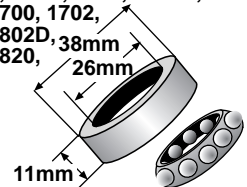

S.70572

Steering Bearing & Cup

Replaces: 194750-15520
Fits: YM 155, 155D, 165, 165D, 180, 180D, 187, 187D, 195, 195D, 240, 240D, 220, 220D, 226, 226D, 1601, 1601D, 1610, 1610D, 1700, 1702, 1702D, 1802, 1802D, 1810, 1810D, 1820, 1820D, 2002, 2002D, 2020, 2020D, 2210, 2210D