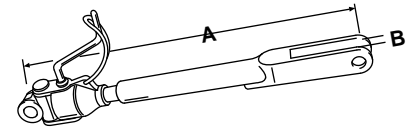

S.60291

Adjustable Stabilizer
(A=22" - 24 3/8")

Replaces: SBA370500930,
SBA370500131, SBA370500121,
SBA399160090
Fits: Ford 2110

S.70587

Leveling Box
(A=16 1/2" - 20 1/2", B=7/8")

Replaces: SBA370010142
Fits: Ford: 1300, 1500, 1700, 1310, 1510