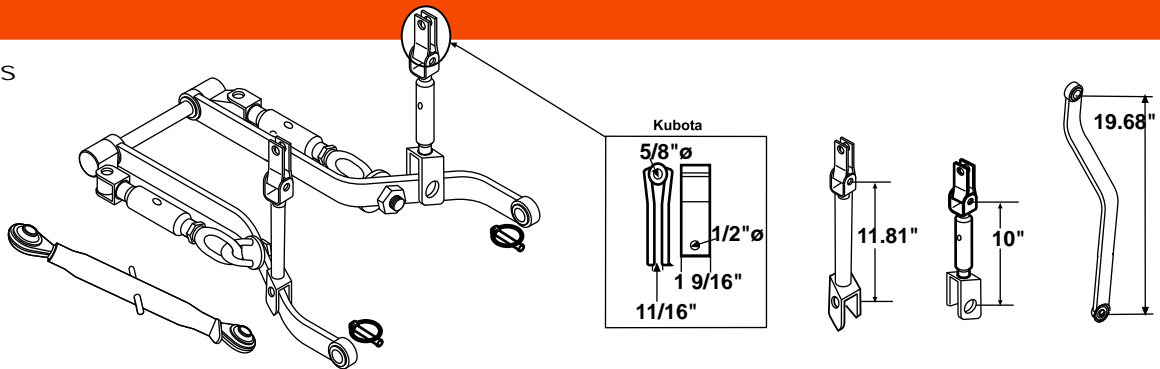

S.71274

Hydraulic Pump Assembly - TsPLINED

Replaces: 38240-76100, 38240-36100
 Fits: L1235, L275, L2402, L2402DT

S.70641

Hitch Kits

Fits: Kubota

S.66558

Adjustable Stabilizer (A=18"- 23 1/2")