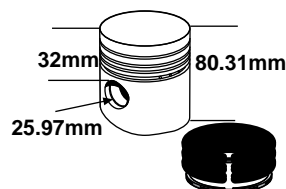

Piston w/ Rings

Replaces: S-CH10355
Fits: 850 (950 ->SN 20000), 900HC