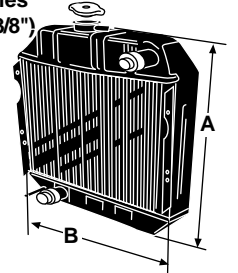

Replaces:
S-CH19293
Fits: 850, 950,
900HC

S.61468

**Steering Wheel w/ Cap
(17 1/2" Dia, 3 1/2" Dish, 36 Splines)**

Fits: John Deere

S.70582

**Steering Ball & Tube Kit
(54 - 5.5mm Balls)**

**S.70583
Steering Block
w/out Ball & Tube**