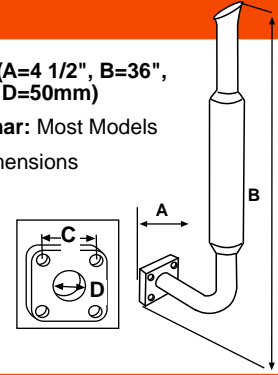

S.70559

Muffler (A=4 1/2", B=36",
C=52mm, D=50mm)

Fits: Yanmar: Most Models
Check Dimensions