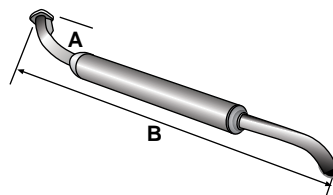

Muffler (A=4.25", B=40")

Replaces: 72097567, 3282243M1
Fits: 205, 205-4, 2310, 210-4