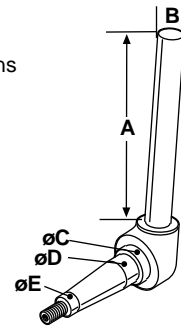

Replaces: 72098240
Fits: 5020 (2 WD)

S.20314

Steering Arm

Replaces: 72098098
Fits: 5020, 5030

S.20310 - RH / S.20311 - LH

Spindle

Check Dimensions

A=7 3/4"
B=1.01"
C=1.42"
D=1.182"
E=.986"