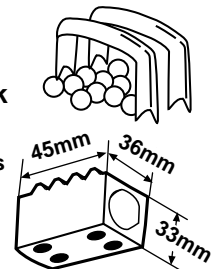

Steering Ball & Tube Kit
(54x5.5mm Balls)

S.70583
Steering Block
w/out Ball & Tube

Fits: **Iseki Tractors**

Check Dimensions