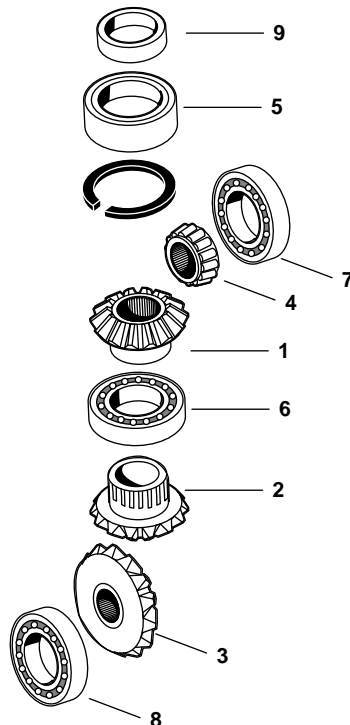

S.70556

Steering Wheel w/ Cap (Use S.70541 Cap) (15 1/2", 3 1/4" Dish, 3/4" - 36 Spline)

Replaces:
Fits: YM195, 240, 1500, 1500D,
1600, 1700, 1900, 2200

S.61468

Steering Wheel w/ Cap (17 1/2", 3 1/2" Dish, 15mm, 36 Spline)