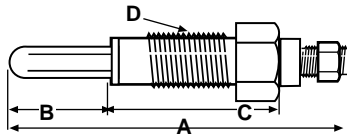

S.70509

Glow Plug (A=2.70", B=.63", C=1.54", D=M10x1.25)

Replaces: 15221-65510
Fits: **L175, L185, L185DT, L235, L245, L245DT, L245F, L245H, L275, L295, L295DT, L295F, L305, L345, L345DT, L1501, L1801, L2000, L2002, L2201, L2202L, L2402, L2601, L2602, L2802, L3001, L3202, L4202, L4212, M4000, M4050, M4050DT, M4500, M4500DT, M4950, KH-1, KH-10, KH-11H, KH-12ED, KH-14, KH-15, KH-18, KH-20, TR-20FD**