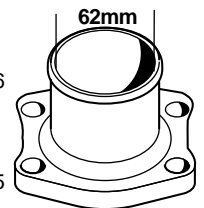

S.70661

Front Wheel Hub - 2 WD

Replaces: 32210-11640, 32210-11643
Fits: L210, L2200

S.18056
Bearing - Inner
Replaces: 08101-6206

S.18055
Bearing - Outer
Replaces: 08101-6205