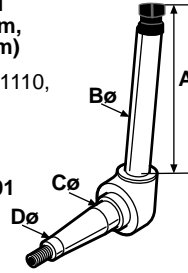

S.70674

Spindle - LH/RH
(A=7 1/2", B=25mm,
C=25mm, D=20mm)

Replaces: 34510-11110,
34510-11114,
34510-11115,
34209-11110
Fits: L175, L185F,
L225, L2000, L2201