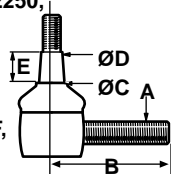

S.70689

Tie Rod End - LH - Male Thd (A=.622", B=3.875", C=.576", D=.516", E=.90")

Replaces: 38440-44780, 32150-12600, 32150-12601, 32150-12602
Fits: L185F, L210, L245F, L245H, L285, L295F, L2050, L2250, L2350, L2500, L2550, L2600, L2650, L2850, L2900F, L2950, L3000, L3010F, L3130F, L3250, L3300F, L3450, L3650, L3830F, L4200, L4300F, L4310F, MX5000F