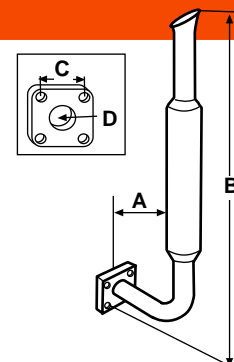

Mufflers

S.70557
(A=2 3/4", B=36", C=52mm, D=50mm)

S.70558
(A=3 1/2", B=36", C=52mm, D=50mm)

S.70559
(A=4 1/2", B=36", C=52mm, D=50mm)
Fits: Universal Yanmars