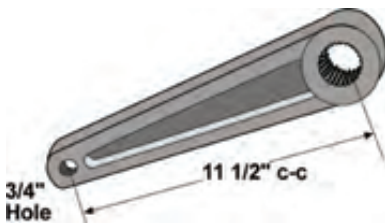

S.70567

Lift Arm (1 9/16" Dia-18 Spline)

Replaces: S-CH15139
Fits: 750

Voltage Regulator/Harness Kit

S.67689
Adapts Replacement Regulator to Alternators w/ 2 Terminals

S.67690
Adapts Replacement Regulator to Alternators w/ 3 Terminals