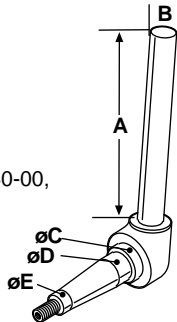

Spindle

A=7 3/4"
B=1.01"
C=1.42"
D=1.182"
E=.986"

Replaces: 2703-1240-00,
2703-1250-00
Fits: **(E23 Spin-on Fuel Filter), E25**