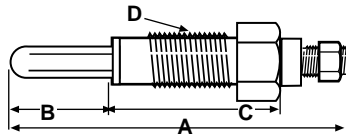

S.70573

Mitsubishi Glow Plug -10.5v -
Single Filament
(A=80.1mm, B=22.5mm,
C=45mm, D=M10x1.25)

Replaces: MM401621