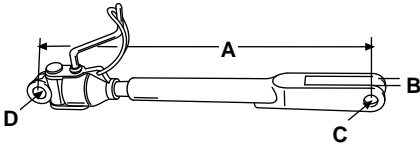

Replaces: SBA398430560
Fits: Ford: 1000, 1500, 1600,
1700, 1900, 1910, 2110

S.60288

Leveling Box w/ Fork
(A=19 1/2" - 25 1/3", B=13/16",
C=5/8", D=13/16")

Replaces: SBA370010142,
SBA370200271
Fits: Ford 1900, 1910, 2110