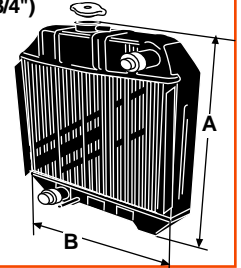

Replaces: 721250-42700
Fits: YM 250, 1700, 2000, 2500, 3000,
2010, 2210, 2310, 2420, 2610, 3110

S.70626

Radiator w/ Cap - Mounting Holes = 8 5/8" c-c (A=15 1/4", B=13 3/4")

Replaces: 124160-44500
Fits: YM 1500