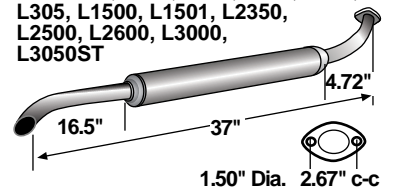

Muffler Assembly - Black Finish - Silver Pipe (Replaces Elbow & Extension)

Replaces: 15221-12115, 15221-12116
Fits: L175, L185, L225, L245, L295, L305, L1500, L1501, L2350, L2500, L2600, L3000, L3050ST