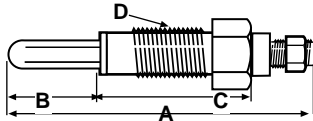

Sparex Replacement Spare Parts - Compact

S.70507

Glow Plug

(A=66.1mm, B=19mm, C=33.5mm, D=M10x1.25)

Replaces: 15261-65513, 15521-65510
Fits: **B5001, B5100, B6100, B7001, B7100, KH-8, RC-8FD, RC-15FD, RC-20**