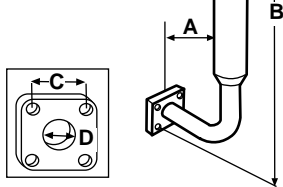

S.70628

Piston w/ Rings

Replaces: S-CH10355
Fits: 850 (950 ->SN 20000), 900HC

Sparex Replacement Spare Parts - Compact

S.70557

Muffler
(A=2.75", B=36.25",
C=2.05", D=1.157")

S.70558

Muffler
(A=3.50", B=36.25",
C=2.05", D=1.157")