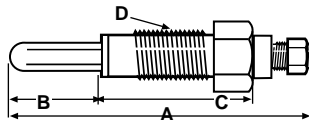

Glow Plug (A=80mm, B=24mm, C=42mm, D=M14x1.25)

Replaces: SBA185366010
Fits: **Ford:** 1000, 1500, 1600, 1700