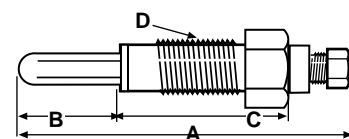

S.70508

Glow Plug

(A=66.1mm, B=19mm, C=33.5mm, D=M10x1.25)

Fits: TL2300

S.70577

Glow Plug - Double Filament

(A=81.6mm, B=22.5mm, C=45mm, D=M10x1.25)

Fits: TS1610, TS1700, TS1910, TS2000, TS2205