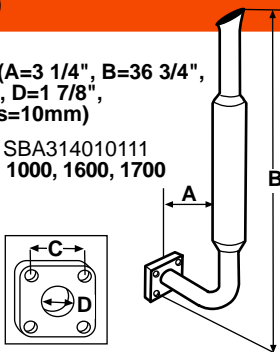

Ford, New Holland, Shibaura

Sparex Replacement Spare Parts - Compact

S.66715 (Std)
S.67155 (.010")
S.67156 (.020")

Main Bearing Set

Replaces: SBA198516770
Fits: **Ford:** (1710 83-5/84), 1900, (1910, 2110 83-5/84), 2120, CL45, CL55,
Shibaura: SD3202, 3243, 3903T, 3943t, 4003, 4043, 4603T, 4643T

S.66713 (Std)
S.67151 (.010")
S.67152 (.020")

Rod Bearing Set

Replaces: SBA198516091
Fits: **Ford:** 1000, 1500, 1600, 1700, 1910, 2110, 2120, CL45, CL55
Shibaura: SD4003, 4043, 4603T, 4643T

S.60269

Oil Pump

Replaces: SBA140016090
Fits: **Ford:** 2110, CL45, CL55, CL65

S.60289

Glow Plug (A=85.72mm, B=22.23mm, C=38.10mm, D=M10x1.25)

Replaces: SBA185366060
Fits: **Ford:** 1100, 1110, 1120, 1200, 1210, 1215, 1220, 1300, 1310, 1320, 1510, 1530, 1620, 1630, 1710, 1715, 1720, 1725, 1990, 1910, 1925, 2110, 3415,
Shibaura: SD4003, 4043, 4603T, 4643T

S.67188

Glow Plug (A=80mm, B=24mm, C=42mm, D=M14x1.25)

Replaces: SBA185366010
Fits: **Ford:** 1000, 1500, 1600, 1700

S.70575

Glow Plug (A=81.63mm, B=22.41mm, C=45.52mm, D=M10x1.25)

Fits: **Shibaura:** SP1500, SD1540B

S.70560

Muffler (A=3 1/4", B=36 3/4", C=2 1/16", D=1 7/8", Bolt Holes=10mm)

Replaces: SBA314010111
Fits: **Ford:** 1000, 1600, 1700