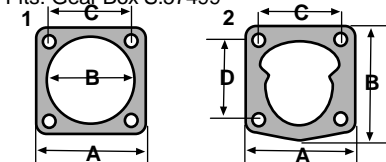

Steering Gear Shim Pack -

(1; 5 x .15mm, 5 x .25mm, 2; 1 x)
(1; A=68mm OD, B=56mm ID, C=48mm)
(2; A=65mm OD, B=67mm ID, C=42mm, D=47mm)

Fits: Gear Box S.57499