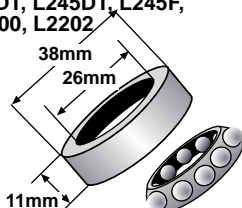

S.70650

Steering Shaft - Keyway (Ballnut 2" Long x 1 9/16" Wide)

Replaces: 34260-16200, 34260-16201
Fits: **L285, L2600**

S.70572

Steering Bearing

Replaces: 34150-16220, 34150-16221
Fits: **L150, L175, L185DT, L185F, L225, L225DT, L245DT, L245F, L245H, L2000, L2202**