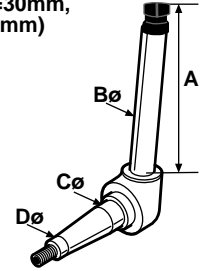

S.70676

Spindle w/ Nut - LH/RH
(A=9 15/16", B=30mm,
C=30mm, D=25mm)

Fits: L240, L250