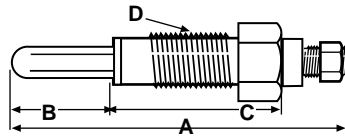

S.67823

Glow Plug

(A=86.88mm, B=19.45mm,
C=49.10mm, D18mmx1.50)

Replaces: 124250-11500
Fits: YM 2200, 2700