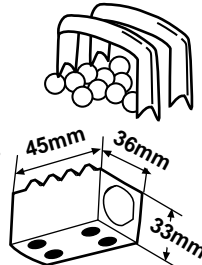

Steering Ball & Tube Kit (54x5.5mm Balls)

S.70583
Steering Block w/out Ball & Tube
Check Dimensions