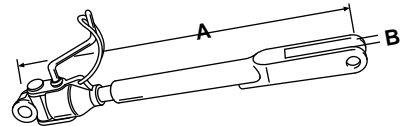

*NOTE: Original Knuckle may
have to be used.

Voltage Regulator and Harness Kit

S.67689

Adapts Replacement Regulator to
Alternators w/ 2 Terminals

S.67690

Adapts Replacement Regulator to
Alternators w/ 3 Terminals