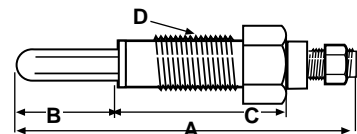

Replaces: K9670-240

S.02368

Core Plug Heater
 (1 3/4" Cup Plug)

Fits: **MT470, S470, MT750,**
S750, MT1350FD

S.67605

Steering Wheel w/ Cap - Keyed

Replaces: 11102351000
 Fits: **Satoh: S550G/Elk, S650G/Bison**