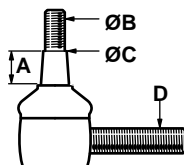

Head Gasket

Replaces: 72104358
Fits: 5220

S.20316

Tie Rod End - LH/LH Thread (A=17.80mm, B=12.75mm, C=14.60mm, D=16mm x 1.5)

Replaces: 72098232
Fits: 5020, 5030 (2 WD)

S.20315

Tie Rod End - RH/RH Thread (A=17.80mm, B=12.75mm, C=14.60mm, D=16mm x 1.5)