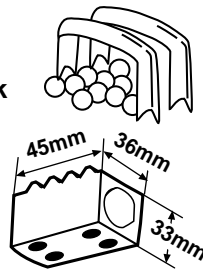

Steering Ball & Tube Kit
(54x5.5mm Balls)

S.70583
Steering Block
w/out Ball & Tube