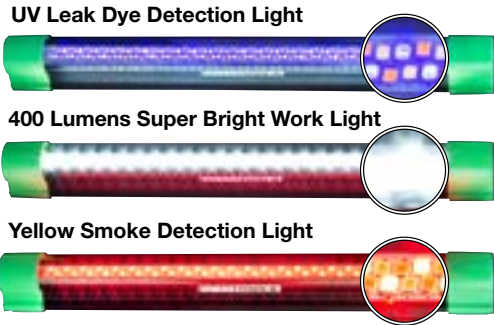

AIR CONDITIONING

Leak Detection Lights

3-in-1 Multi-Use Rechargeable Diagnostic Work Light

SKU 591153
24609 **99⁹⁹**

- 3 Different Light Modes - White, Yellow (Smoke Detection), UV/Black (Leak Dye Detection)
- 400 Lumens of Super Bright Light Lasts More Than 5 Hours (White Light)
- Holds Charge for a Longer Run Time with 4400 mAh Li-ion Battery
- Built-in Power Bank/Source Charges Cell Phones, Tablets, and Handheld Devices
- Includes Universal Micro USB Charger So You Can Charge Anywhere
- LCD Battery Indicator Screen Displays Charge Level
- Strong Magnets on Each End
- Run Time: White (5.5 Hrs), Yellow (5.5 Hrs.), UV/Black (12.5 Hrs.)
- Accessory Kits Available

TOOL of the MONTH AUGUST

SEE INSERT FOR DETAILS

OEM TOOLS™

UV Leak Dye Detection Light

400 Lumens Super Bright Work Light

Yellow Smoke Detection Light

Mechanic's 500 Lumen Rechargeable Flashlight and 450 Lumen Ultra Slim Wand with UV Inspection

SKU 344835
24607 **79⁹⁹**

OEM TOOLS™

1 Handle - 3 Lights

- 500 Lumen Flashlight Will Cast a 170 Meter Beam
- Ultra Slim 450 Lumen Inspection Light Casts a 30 Meter Beam
- (3) Powerful, UV LED Lights on Inspection Light Detect Leaks Quickly and Easily
- Detachable 180 Degree Swivel Hook with Magnets
- Battery Lasts 3.5 Hours at 100% and Fully Charges in 5 Hours
- 5 Light Modes
- Comes with (1) USB Charging Cord, AC Adapter, (1) 18650 Rechargeable Battery, and a 180 Degree Swivel Hook