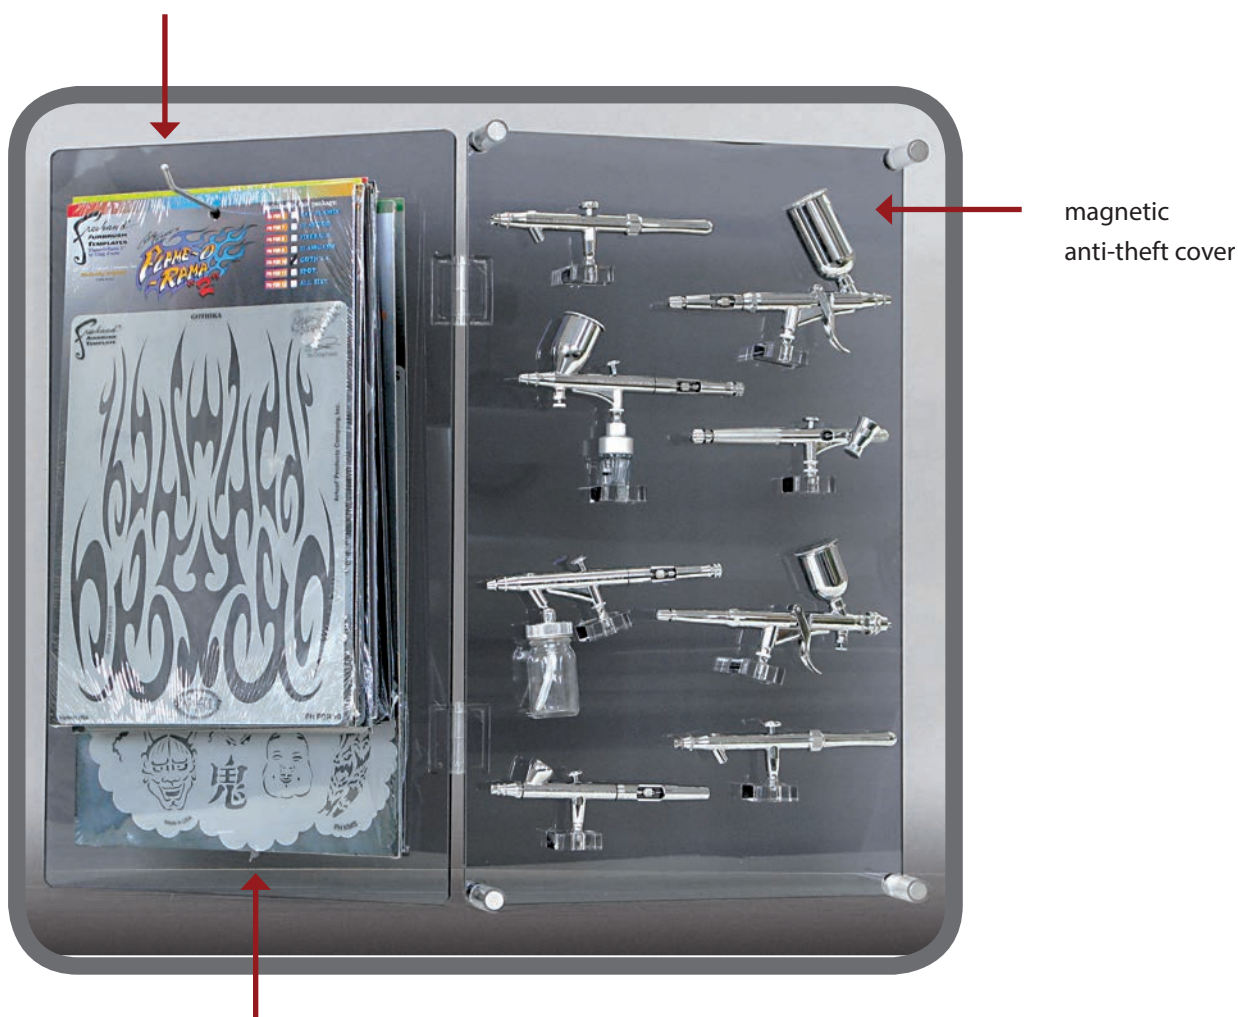

TABLE TOP AIRBRUSH DISPLAY

Item Code: VTEC0002

Net Price: ask for quotation

Display consisting of two panels on a plexiglass structure.

Suitable for small areas. It is possible to create practical and flexible display angles.

Dimensions: H 49 cm x L 30 cm (closed)

H 49 cm x L 60 cm (opened)

metal hook for Artool Stencils

plexiglass structure