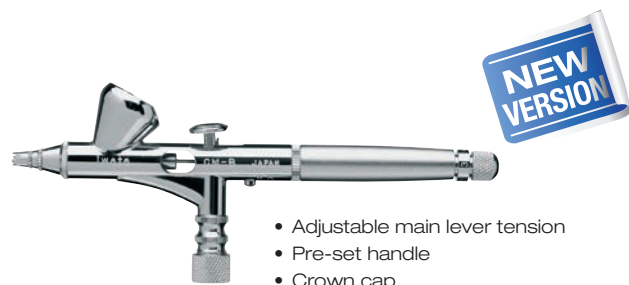

• Feed:	_____	Gravity
• Ø Fluid nozzle:	_____	0.23 or 0.18 mm
• Cup capacity:	_____	9.0 ml
• Type:	_____	Double Action

- Adjustable main lever tension
- Pre-set handle
- Crown cap

- Adjustable main lever tension
- Pre-set handle
- Crown cap