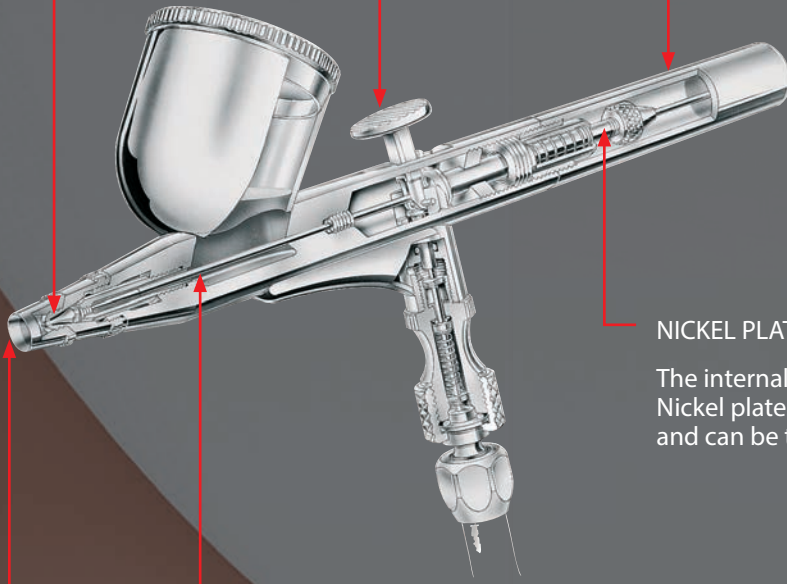

### SHORT PAINT PASSAGE

The gravity fed airbrushes have a very short fluid passage, easy to clean and simple to maintain.

### NICKEL PLATED INTERIOR PARTS

The internal parts last longer and resist corrosion. Nickel plated parts will not stick together and can be taken apart manually.