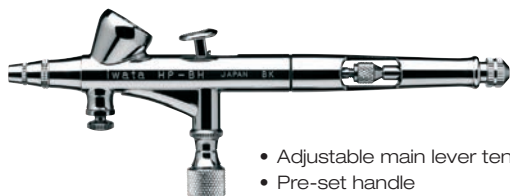

- Adjustable main lever tension
- Pre-set handle
- External needle adjustment: standard
- MAC air valve

HI-Line HP-BH SMP*

Code: H 2100 (Old Code: 13409010) Ø 0.2 € 215,00

- Feed: Gravity
- Ø Fluid nozzle: 0.2 mm
- Cup capacity: 1.8 ml
- Type: Double Action