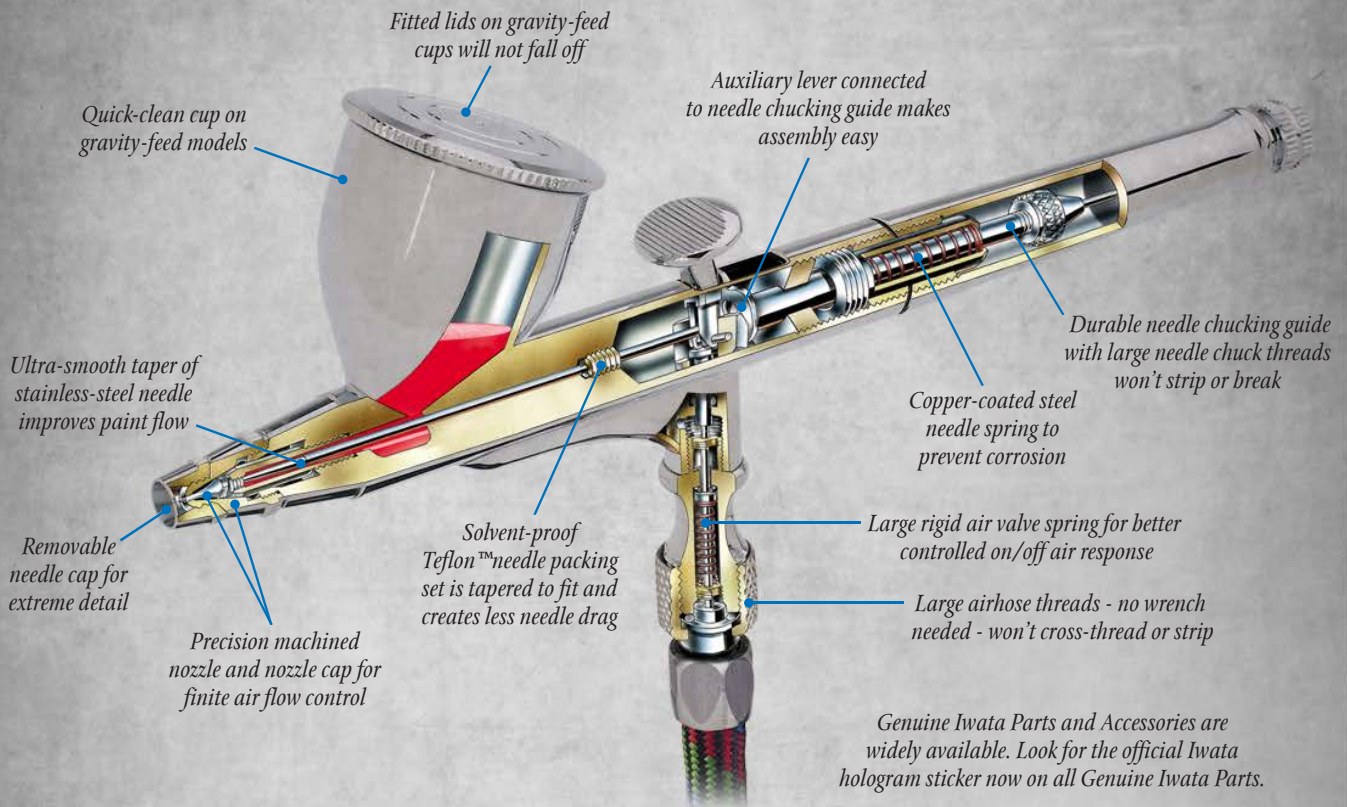

Genuine

Quality & Performance Should Not Be Taken For Granted

The Foundation Of The Greatest Airbrush Brand In The World

PERFORMANCE

Customer service & technical expertise matching the high performance of the Iwata brand

PASSION

We have a passion for what we do, for the artists we serve and for the people we work alongside.

COMMITMENT

Untiring dedication and commitment to all things airbrush & creative