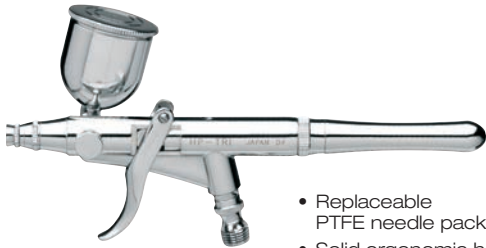

iwata Revolution

Quality, Performance and Value

- Replaceable PTFE needle packing
- Solid ergonomic handle
- Adjustable main lever tension