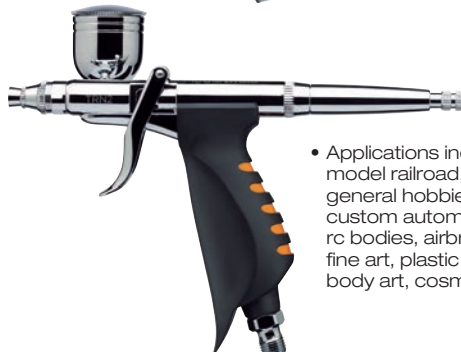

- Applications include: model railroad, general hobbies, custom automotive graphics, rc bodies, airbrush, tanning, fine art, plastic models, body art, cosmetics.

NEO HP-TRN1

SMP*

Preferred when working in small- to medium-sized areas with small amounts of paint, the gravity-feed trigger airbrush performs well at lower air pressures, which helps create greater detail.

Code: N 5500 $\emptyset$ 0.35 € **125,00**

- Feed: Gravity
- $\emptyset$ Fluid nozzle: 0.35 mm
- Interchangeable Cups: 10 ml (large) 2.0 ml (medium)
- Type: Double Action

NEO HP-TRN2

SMP*

When working in medium- to large-sized areas with larger amounts of paint, a side-feed trigger airbrush is preferred.

Code: N 5000 $\emptyset$ 0.5 € **125,00**

- Feed: Side Gravity
- $\emptyset$ Fluid nozzle: 0.5 mm
- Interchangeable Cups: 7.0 ml - 15 ml - 30 ml Iwata Big Mouth Bottles
- Type: Double Action

All prices exclude local VAT.