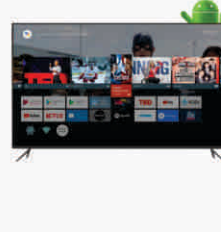

6001889051941

**aiwa**

Google assistant integrated-Easy to control with bluetooth voice remote

Find what you are looking for with easy to use "Say it search it" function.

"The latest action movies"

Enjoy a large section of app from play store-Streaming, Live TV, Apps and Games