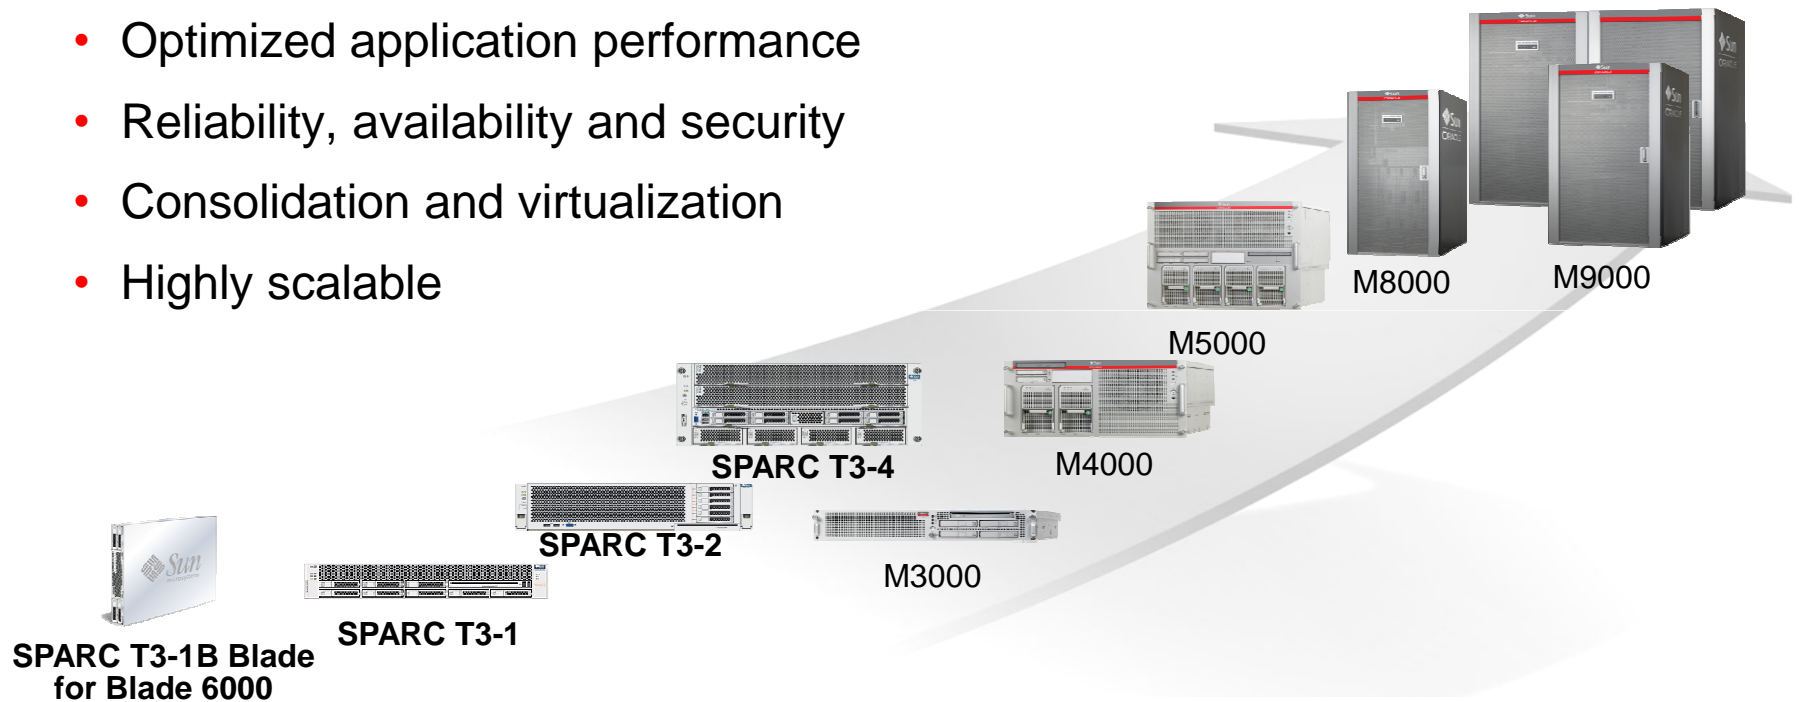

Sun SPARC Enterprise Servers

Over 20 Years Of Mission Critical Computing

- Optimized application performance
- Reliability, availability and security
- Consolidation and virtualization
- Highly scalable