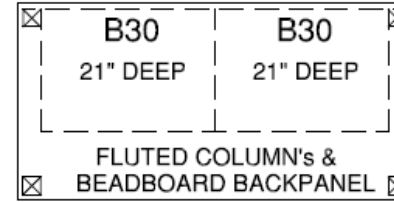

Not Available with Merillat. Plant Built Cabinet Only

*No Beaded Back panel If Hickory Cabinet

Optional Islands

RN-I1

RN-I2

RN-I3

RN-I4

RN-I5