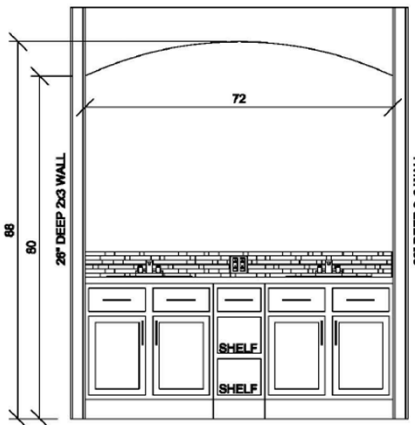

Atlantis Vanity
($$)