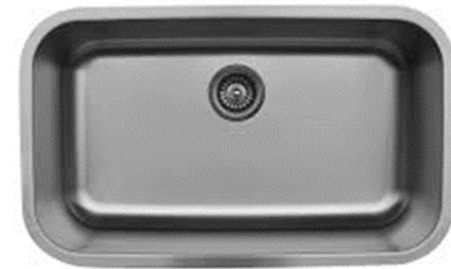

Karren Undermount
E340 ($$$)