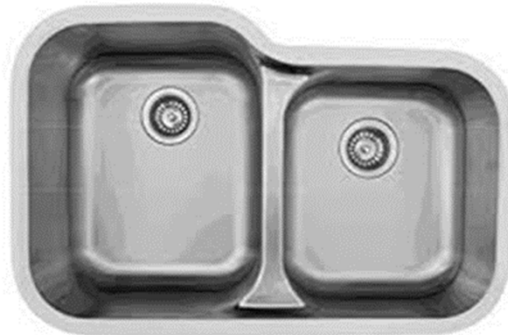

SS Dbl Bowl Sink
(Std) Or Opt.
Single Bowl (\$)

SS Farm Sink (\$\$)

SS Farm Sink W/
Accessories (\$\$)

Black SS Farm Sink
W/ Accessories (\$\$)

Kitchen Sinks Cont.

Karren Undermount
E350 Or Opt. Q-350
Painted (\$\$\$)