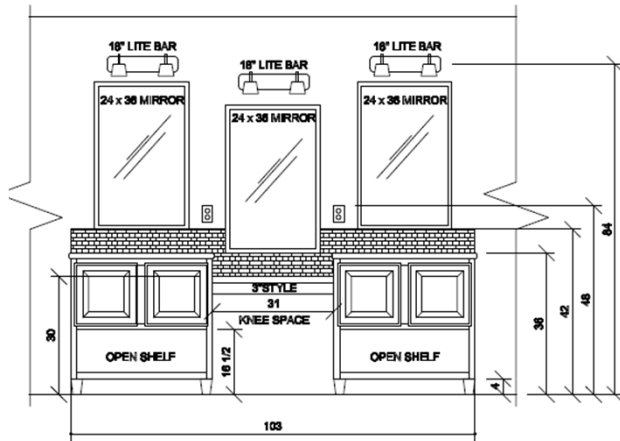

Optional Bath Vanities

Versailles Vanity
($$$)