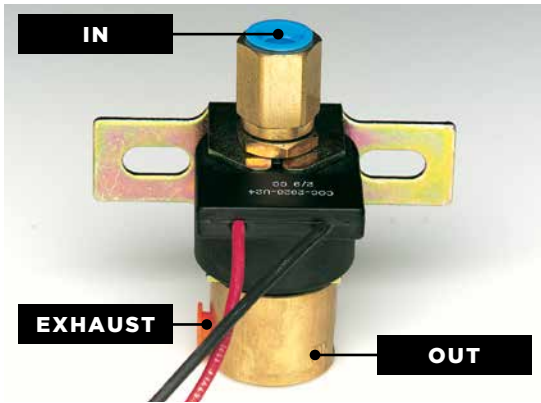

See page 154 for cross-reference.

ACCESSORIES

2

PART NUMBERS & DESCRIPTION

ALLIANCE P/N	OEM P/N	DESCRIPTION
ABP N20 3611	993611	185° Normally Open/Normally Closed Thermal Switch (3/8" Thread - Three terminals)
ABP N20 3616	993616	185° Normally Open/Normally Closed Thermal Switch (1/2" Thread)
ABP N20 3617	993617	190° Normally Open Thermal Switch (1/2" Thread)
ABP N20 3619	993619	185° Normally Closed Thermal Switch (1/2" Thread)
ABP N20 3603	993603	190° Normally Closed Thermal Switch (1/2" Thread)
ABP N20 3653	993653	195° Normally Open Thermal Switch (1/2" Thread)
ABP N20 3605	993605	195° Normally Closed Thermal Switch (1/2" Thread)
ABP N20 3654	993654	200° Normally Open Thermal Switch (1/2" Thread)
ABP N20 3606	993606	200° Normally Closed Thermal Switch (1/2" Thread)
ABP N20 3655	993655	205° Normally Open Thermal Switch (1/2" Thread)
ABP N20 3607	993607	205° Normally Closed Thermal Switch (1/2" Thread)
ABP N20 3624	993624	210° Normally Open Thermal Switch (1/2" Thread)
ABP N20 3684	993684	210° Normally Closed Thermal Switch (1/2" Thread)
ABP N20 3625	993625	215° Normally Open Thermal Switch (1/2" Thread)
ABP N20 3685	-	215° Normally Closed Thermal Switch (1/2" Thread)
ABP N20 3626	993626	220° Normally Open Thermal Switch (1/2" Thread)
ABP N20 3665	993665	220° Normally Closed Thermal Switch (1/2" Thread)