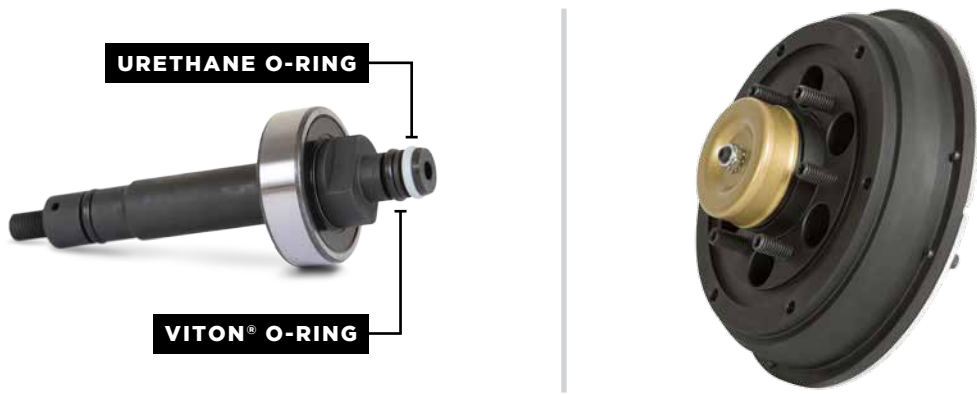

REMANUFACTURED FAN CLUTCH AND FAN CLUTCH REBUILD KITS

FEATURES & BENEFITS

- Highest torque Kysor-style replacement fan clutch available
- Extended air shaft allows for two o-rings – a urethane o-ring for resilience to motion and a Viton® o-ring to create a superior air barrier
- Torque rated for 30" fans and larger
- Dual seal protection
- High-quality lining
- 2-year/200,000-mile warranty

SPECIFICATIONS

No studs with threaded 5/16" holes

Most common 2003-Present