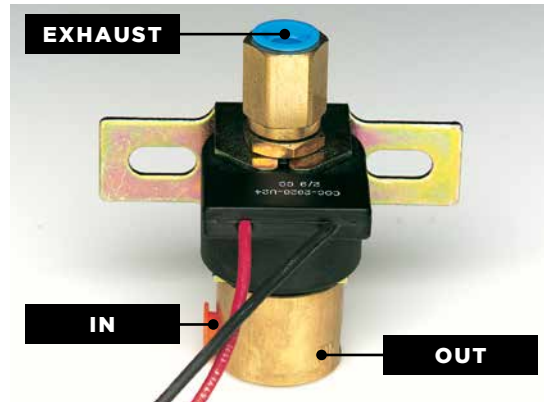

Proper plumbing for use with normally open thermal switch

FEATURES & BENEFITS

- Universal solenoid valve
- Can be plumbed either normally open or normally closed
- Available for 12-volt and 24-volt systems

PART NUMBERS & DESCRIPTION

ALLIANCE P/N	OEM P/N	DESCRIPTION
ABP N20 3282	993282	Three-way Solenoid Valve NO-NC 125NPTF, 12VDC
ABP N20 3283	993283	Three-way Solenoid Valve NO-NC 125NPTF, 24VDC