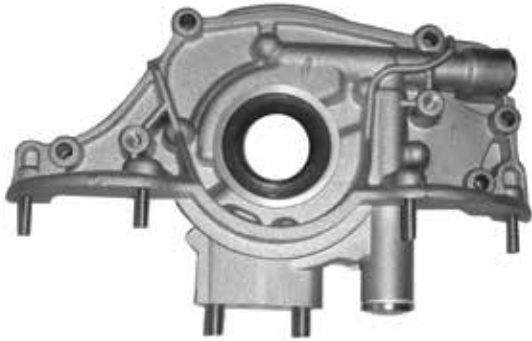

# OIL PUMPS

**HD-1**

OIL PUMP

PART NO.: **OP8003**

**INTERCHANGES**

M178

YSK-HD1040

**OE**