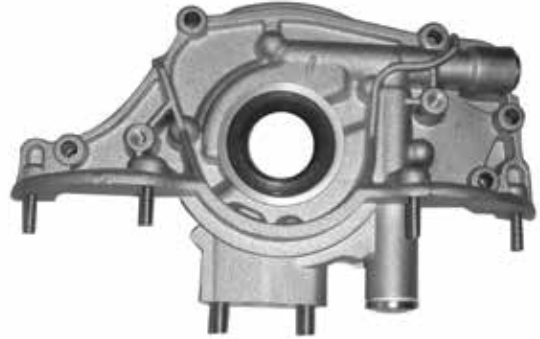

INTERCHANGES

M178

YSK-HD1040

OE

15100-PM3-000 15100-P06-A01 15100-P01-003

Applications

Oil Pump Honda Civic, Civic Del Sol, CRX L4-1.6L 88-95

HD-2

OIL PUMP

PART NO.: **OP8001**