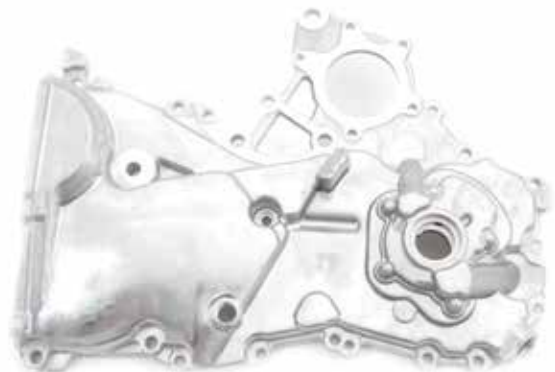

INTERCHANGES

MA307

YSK-TA1280

OE

15100-21040 / 15100-21030

Applications

Oil Pump Toyota Yaris, Echo 1.5L 1NZFE 4 CIL. 00-10