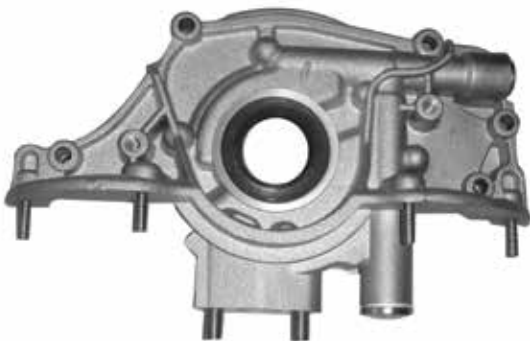

INTERCHANGES

YSK-HD1329

OE

15100-PWA-003 / 15100PWA003

Applications

Honda Fit 1.5L L15A1 / L15A7 L4 SOHC 04-09

HD-4

OIL PUMP

PART NO.: **OP8009**