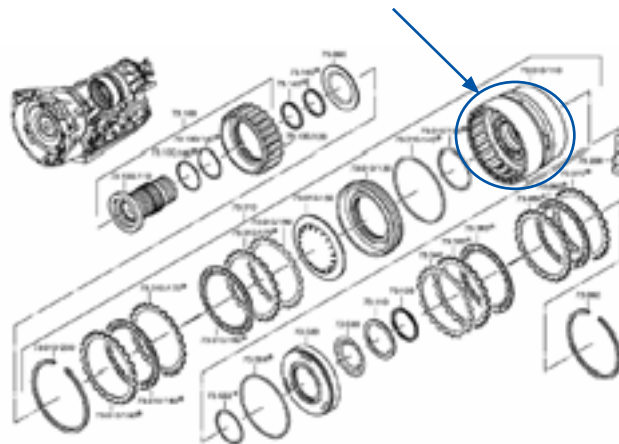

AltoUpdate...

MAKE

TRANSMISSION

APPLICATION

BMW

ZF5HP19

REVERSE DRUM

DESCRIPTION & NOTES...

BMW ZF5HP19 REVERSE DRUM Alto# 139352

Contact your Alto Distributor for more information