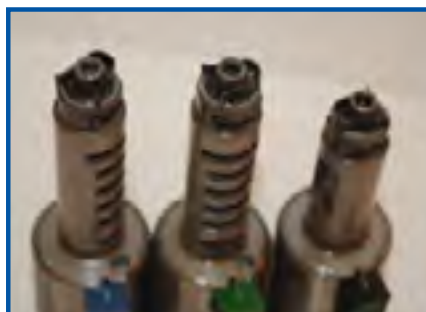

### AW55-50SN LINEAR SOLENOID KIT (REMANUFACTURED)

SLT (blue connector)

SLS (green connector)

SLU (black connector)

**ALTO#159570**

**Note:** For use with valve bodies stamped "B" or "C" only along with the 3rd design bracket.