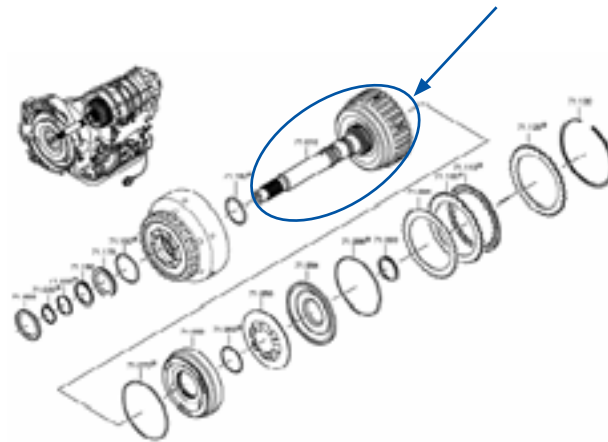

AltoUpdate...

MAKE

TRANSMISSION

APPLICATION

BMW

ZF5HP24

DIRECT DRUM/INPUT SHAFT

DESCRIPTION & NOTES...

BMW ZF5HP24 DIRECT DRUM Alto# 132351

Contact your Alto Distributor for more information