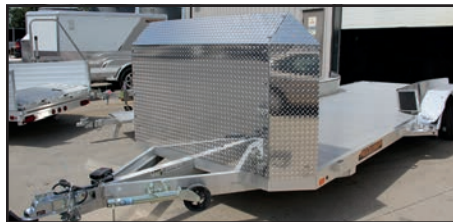

48" Air Dam (78s+82s)