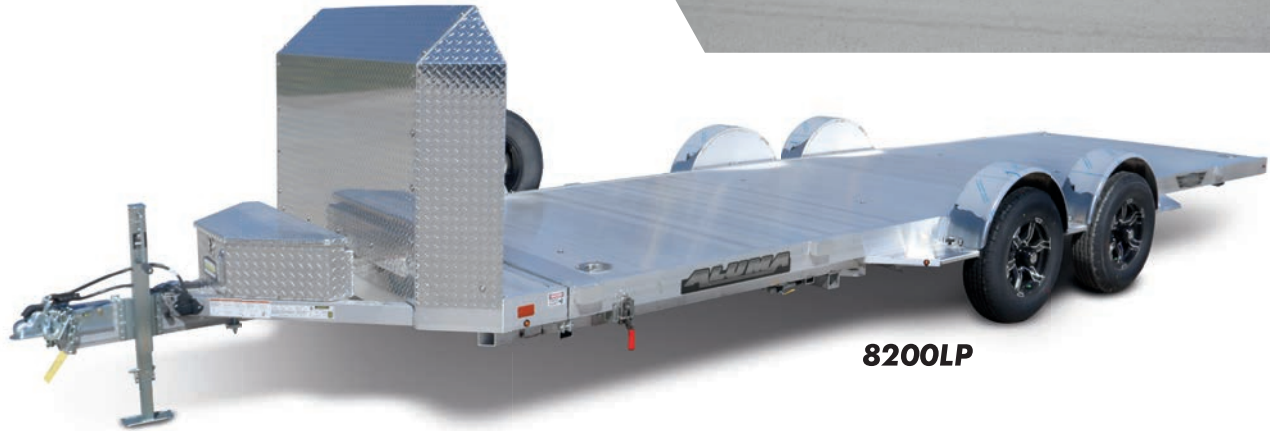

EXECUTIVE SERIES TRAILERS - CAR HAULERS

8200LP

MODELS 8216LP-TILT - 8220LP-TILT

	8216LP-TILT	8218LP-TILT	8220LP-TILT
Overall Width x Length	101.5" x 271"	101.5" x 294"	101.5" x 319"
Bed Width x Length	81" x 217.5"	81" x 240"	81" x 265.5"
Tilting Bed	81" x 199.5" Tilting Bed	81" x 222" Tilting Bed	81" x 247" Tilting Bed
Weight	1700#	1750#	1850#
GVWR	7000#	7000#	7000#
Rubber Torsion Brakes Both Axles	2-3500#	2-3500#	2-3500#
Wheels	14" Black Aluminum	14" Black Aluminum	14" Black Aluminum
Aluminum Fenders	Removable	Removable	Removable
Recessed Tie Rings	4 Total SS 5000#	4 Total SS 5000#	4 Total SS 5000#
Side Stake Pockets	8 Total 4 Per Side	8 Total 4 Per Side	8 Total 4 Per Side
Aluminum Tongue	A-Frame 2-5/16" Coupler	A-Frame 2-5/16" Coupler	A-Frame 2-5/16" Coupler
Padded Tongue Jack	2500# Capacity	2500# Capacity	2500# Capacity
Tilt Degree	8.5 Degrees	7.5 Degrees	7 Degrees
Breakaway Switch with Battery	Standard	Standard	Standard
Ramps	2 - 12" W x 50" L Zero Approach w/Ramp Storage	2 - 12" W x 50" L Zero Approach w/Ramp Storage	2 - 12" W x 50" L Zero Approach w/Ramp Storage

EXCLUSIVE to EXECUTIVE SERIES TRAILERS

EXECUTIVE SERIES	
	Black Aluminum Wheels
	8) Bed Lights
	Tongue Handle
	Storage Box with Light
	Receptical Holder
	Air Dam

LED LIGHTS & SWIVEL JACKS - STANDARD ON ALL TRAILERS