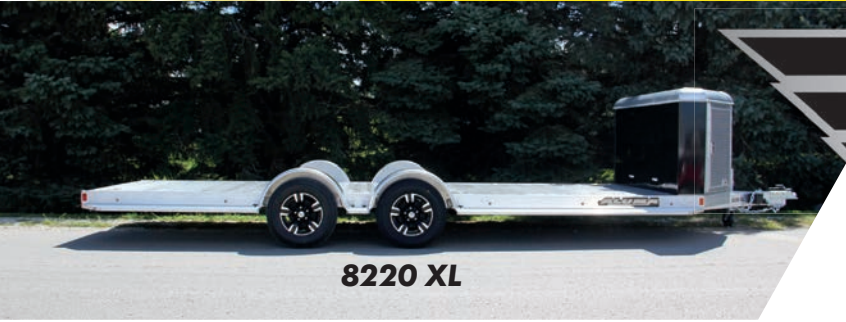

Executive Series Car Haulers!

LED LIGHTS & SWIVEL JACKS - STANDARD ON ALL TRAILERS

* REFERENCE PAGES 10 & 11 FOR SPECS.

EXECUTIVE SERIES TRAILERS - CAR HAULERS

8220 XL

Cargo Storage Box Standard

8220XL - shown with 8 ft pull out Ramps