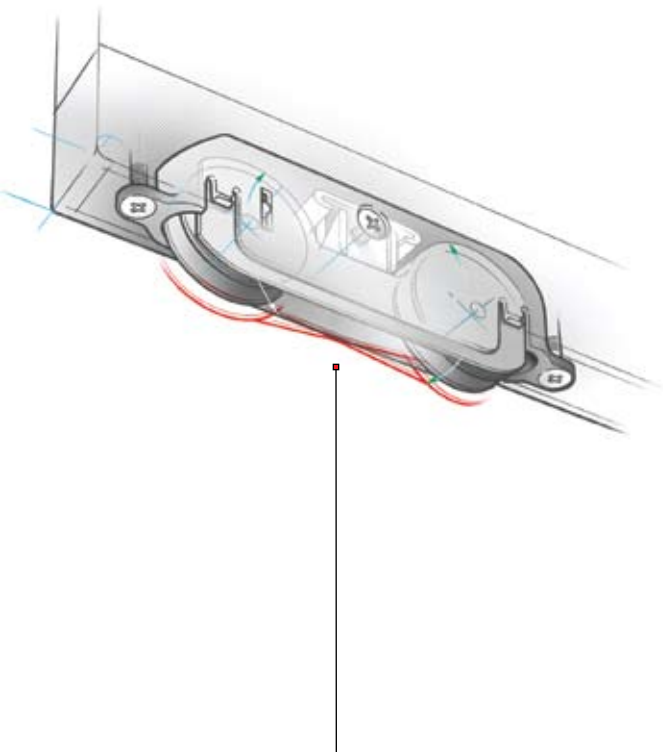

Milgard's aluminum patio door offers effortless, worry-free operation for a lifetime.

Milgard aluminum windows can be combined and matched to build just about any configuration you can dream up. And because of aluminum's inherent strength, these configurations aren't hindered by large mullions or other view-robbing structural members. Beyond rectangular shapes, our aluminum windows are available in a variety of radius and arch-top designs.

For replacement window use, Milgard offers our Z-Bar™ line of aluminum windows, offering a solution for stucco applications without removal of the old window system. This method of replacement avoids disruption of the original building envelope. We also offer an H-Bar™ window system for replacement of old sloped sill wood windows. Ask your Milgard representative for more information about these unique window systems.

Our comprehensive aluminum line is also complemented by a line of matching, sliding patio doors, available in two, three and four panel configurations. A screen with color-matched extruded frame is included with all operable windows and doors.