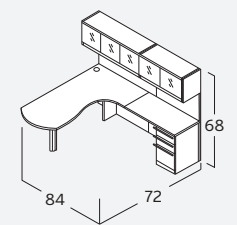

VL-735L (left)
 U Station Configuration
 w/ 36" Bridge
 \$5,548

VL-707N
 Desk Station Configuration
 \$7,311

VL-748L (left)
 U Station Configuration
 w/ 42" Bridge
 \$3,583

VL-749N
 Desk Station Configuration
 \$4,341