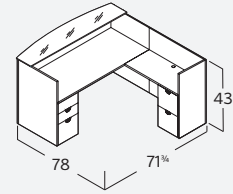

JA-124N
L-Desk. Bowfront. Reception. Glass Transaction Shelf
w/ 42" Return
$3,655