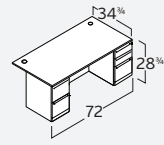

TO SPECIFY, PLEASE COMPLETE THE PRODUCT CODE BY INCLUDING FINISH CODE: ESP ESPRESSO LAT LATTE
EXAMPLE PRODUCT CODE: VL-607N.ESP DESK. RECTANGULAR | PED 2F/2B1F. ESPRESSO FINISH

VERDE TYPICALS

VL-607N
Desk. Rectangular | Ped 2f/Ped 2b1f
34 1/4"Dx72"W
$1,709