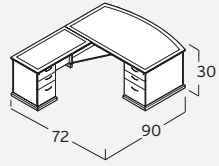

EMERALD TYPICALS

EM-403N
 Desk. Double Ped. Rectangular
 36"Dx72"W
\$4,206

EM-404N
 Desk. Double Ped. Bowfront
 36/42"Dx72"W
\$4,314

EM-408N
 L-Desk. Rectangular
 w/ 48" Return
\$5,381

EM-409N
 L-Desk. Bowfront
 w/ 48" Return
\$5,489