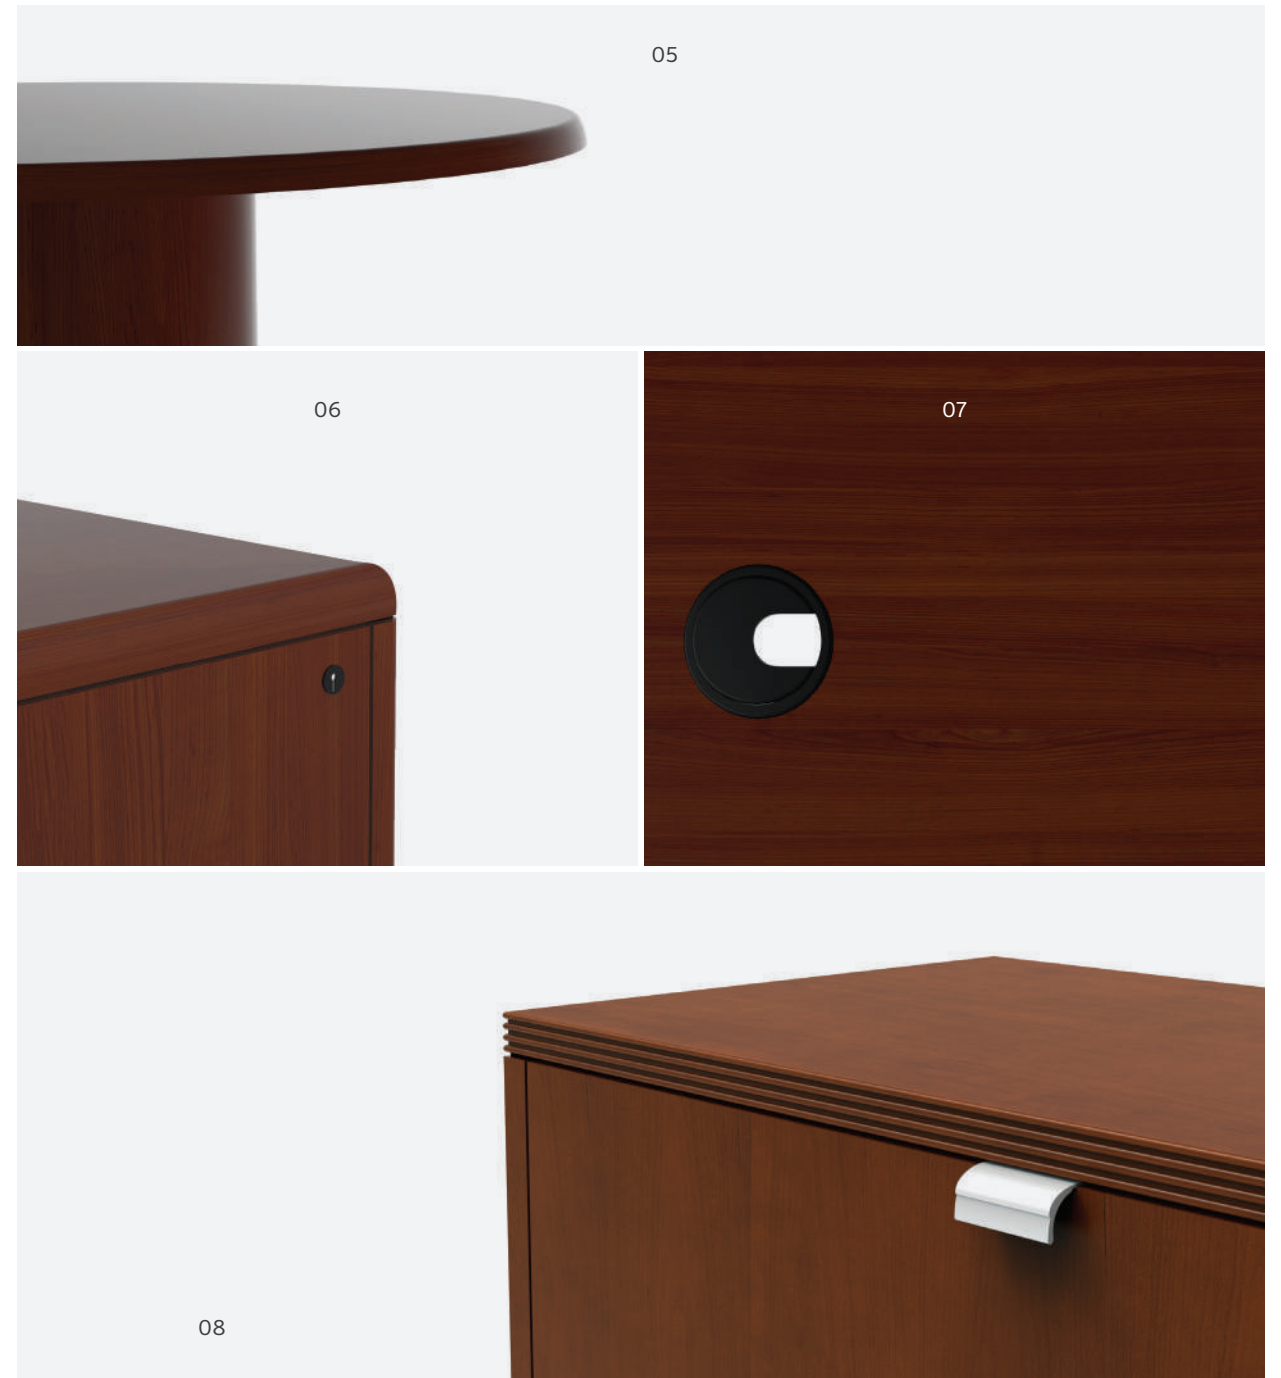

- / 05 – CONFERENCE TOP THICKNESS 1¾" - RUBY
- / 06 – RADIUS EDGE TOP DESIGN - RUBY
- / 07 – GROMMETS ARE STANDARD ON TABLE TOPS - RUBY
- / 08 – PULL DESIGN - JADE