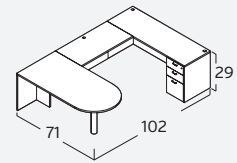

AM-361N
U-Desk, Bullet Shape
w/ 42" Bridge
$1,125