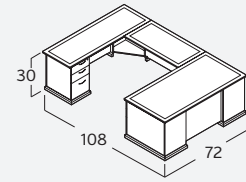

EM-413N
U-Desk. Rectangular
w/ 48" Bridge
$7,082