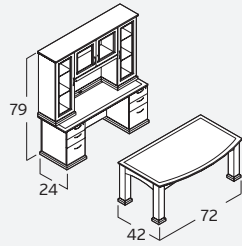

EM-416N
Desk. Credenza. Configuration
$8,740