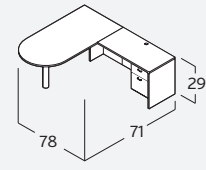

AM-303N
Desk, Double Suspended Ped. Rectangular
30"Dx66"W
$821

AM-333N
L-Desk, Bullet Shape, Suspended Ped
w/ 42" Return
$825