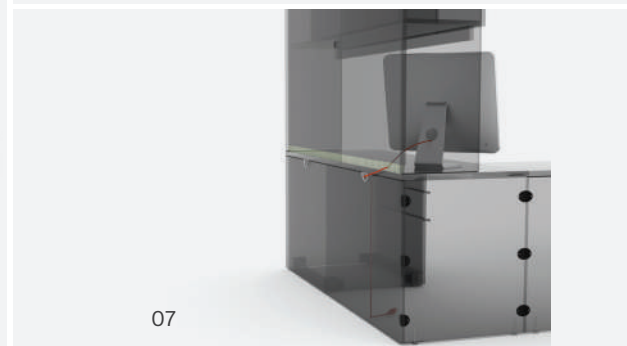

- / 01 – DIE-CAST ALUMINUM GROMMETS STANDARD POWDER COAT
- / 02 – KITT™ COMPUTER MONITOR ARMS
- / 03 – HUTCH ORGANIZER
- / 04 – SATIN ANODIZED ALUMINUM DRAWER PULL
- / 05 – PIVOT TABLE BASE & MOBILE PED WITH BRAKE CASTERS
- / 06 – WIRE MANAGEMENT ACCESSIBLE LEGS
- / 07 – WIRE MANAGEMENT ACCESSIBLE CREDENZA
- / 08 – OPTIONAL KEY ALIKE LOCK
- / 09 – EUROPEAN STYLE CONCEALED HINGES
- / 10 – CLARO™ LED LIGHTS
- / 11 – TECHNOLOGY SUPPORTED PANEL BASE