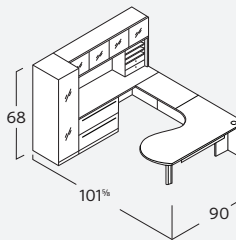

VL-735L (left)
U Station Configuration
w/ 36" Bridge
$5,548