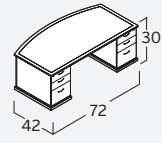

EM-404N
Desk. Double Ped. Bowfront
36/42"Dx72"W
$4,314