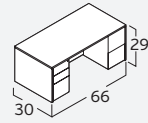

JADE
COMPONENTS & TYPICALS

Add 21% tariff price increase to the list prices contained in this brochure excluding graded in textiles seat cushion covers. Effective June 10, 2019