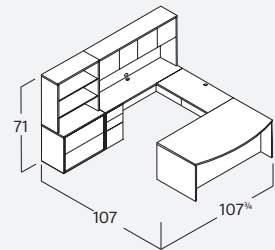

RU-223N
L-Desk. Bowfront. Reception. Wood Transaction Shelf
w/ 42" Return
\$3,338

RU-224N
U-Desk. Rectangular
w/ 42" Bridge
\$3,501

RU-228N
U-Desk. Bowfront
w/ 42" Bridge
\$3,558

RU-256N
U-Desk. Configuration
w/ 48" Bridge
\$4,956