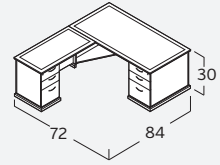

EM-408N
L-Desk. Rectangular
w/ 48" Return
$5,381