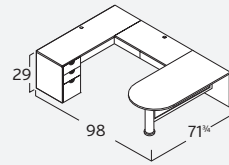

JA-151N
U-Desk. Bullet Shape. Metal Leg/Glass Panel
w/ 42" Bridge
$3,023