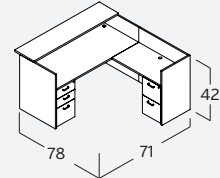

AM-399N
L-Desk, Reception with Wood Transaction Top
w/ 42" Return
$1,430