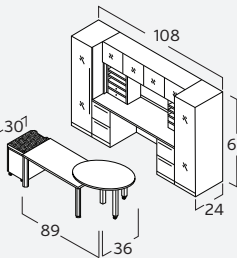

VL-707N
Desk Station Configuration
$7,311