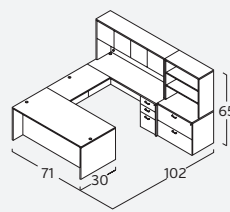

AM-426N
U-Desk Configuration
w/ 48" Bridge
$2,681