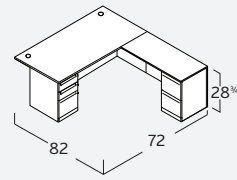

VL-622N
L Desk. Rectangular | Ped 2f/Ped 2b1f
w/ 47 1/2" Return
$1,934