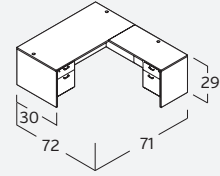

AM-419N
L-Desk, Rectangular, Suspended Ped
W/ 42" Return
$1,100