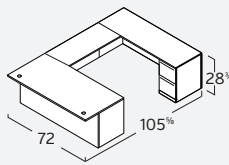

VL-648N
U Desk. Rectangular | Ped 2b1f/Ped 2f
w/ 47 1/2" Bridge
$2,532