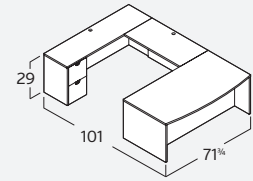

JA-133N
U-Desk. Bowfront
w/ 42" Bridge
$3,790