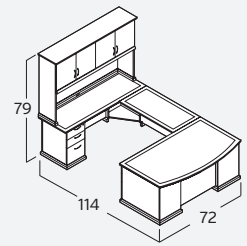

EM-419N
U-Desk. Configuration
w/ 48" Bridge
$9,538

**RUBY
COMPONENTS & TYPICALS**

Add 21% tariff price increase to the list prices contained in this brochure excluding graded in textiles seat cushion covers. Effective June 10, 2019