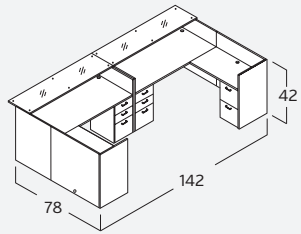

AM-404N
2 L-Desk, Reception with Glass Transaction Top
w/ 42" Return
$3,452