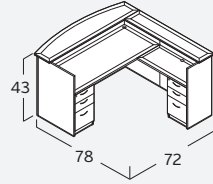

EMERALD TYPICALS

EM-403N
 Desk. Double Ped. Rectangular
 36"Dx72"W
\$4,206

EM-404N
 Desk. Double Ped. Bowfront
 36/42"Dx72"W
\$4,314

EM-408N
 L-Desk. Rectangular
 w/ 48" Return
\$5,381

EM-409N
 L-Desk. Bowfront
 w/ 48" Return
\$5,489