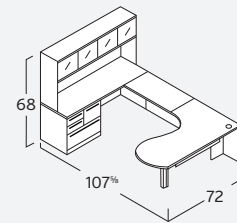

VL-728L (left)
U Station Configuration
w/ 42" Bridge
$3,596