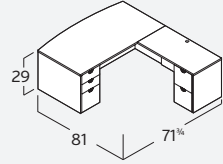

JADE TYPICALS

JA-101N
 Desk. Double Ped. Rectangular
 30"Dx66"W
\$2,279

JA-103N
 Desk. Double Ped. Bowfront
 35 3/4"/39"Dx71 1/2"W
\$2,527

JA-107N
 L-Desk. Rectangular
 w/ 42" Return
\$2,801

JA-111N
 L-Desk. Bowfront
 w/ 42" Return
\$3,049