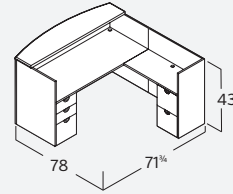

JADE TYPICALS

JA-101N
 Desk. Double Ped. Rectangular
 30"Dx66"W
\$2,279

JA-103N
 Desk. Double Ped. Bowfront
 35 3/4"/39"Dx71 1/2"W
\$2,527

JA-107N
 L-Desk. Rectangular
 w/ 42" Return
\$2,801

JA-111N
 L-Desk. Bowfront
 w/ 42" Return
\$3,049