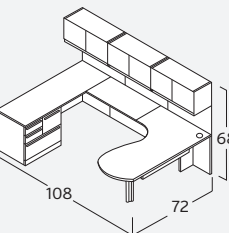

VL-748L (left)
U Station Configuration
w/ 42" Bridge
$3,583