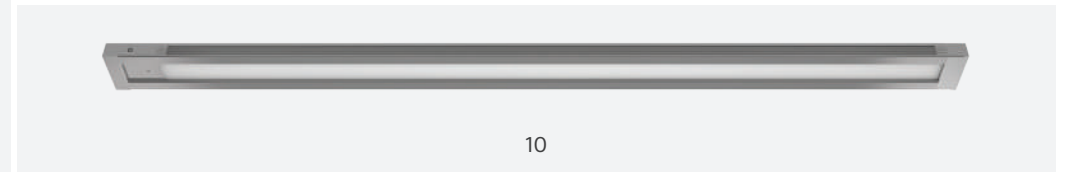

- / 01 – DIE-CAST ALUMINUM GROMMETS STANDARD POWDER COAT
- / 02 – KITT™ COMPUTER MONITOR ARMS
- / 03 – HUTCH ORGANIZER
- / 04 – SATIN ANODIZED ALUMINUM DRAWER PULL
- / 05 – PIVOT TABLE BASE & MOBILE PED WITH BRAKE CASTERS
- / 06 – WIRE MANAGEMENT ACCESSIBLE LEGS
- / 07 – WIRE MANAGEMENT ACCESSIBLE CREDENZA
- / 08 – OPTIONAL KEY ALIKE LOCK
- / 09 – EUROPEAN STYLE CONCEALED HINGES
- / 10 – CLARO™ LED LIGHTS
- / 11 – TECHNOLOGY SUPPORTED PANEL BASE