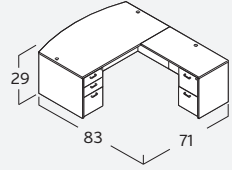

AM-415N
Desk, Double Ped. Rectangular
30"Dx71"W
$1,049

AM-321N
L-Desk, Bowfront
w/ 42" Return
$1,285