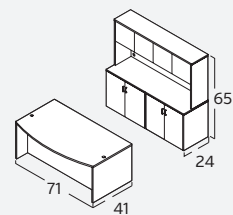

AM-383N
Desk, Credenza, Configuration
$2,259