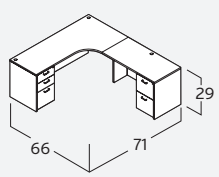

AM-397R (right)
L-Credenza CC
w/ 30" Return
$1,207