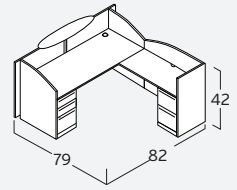

VL-644R (right)
L Desk. Reception | Ped 2b1f/Ped 2f
w/ 48 1/2" Return
$2,656