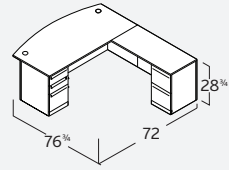

VL-625N
L Desk. Bowfront | Ped 2b1f/Ped 2f
w/ 42" Return
$1,903