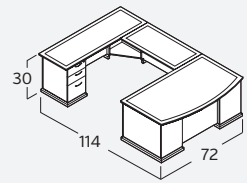

EM-414N
U-Desk. Bowfront
w/ 48" Bridge
$7,190