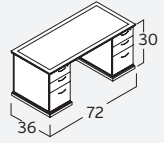

TO SPECIFY, PLEASE COMPLETE THE PRODUCT CODE BY INCLUDING FINISH CODE: MAHO PORT FIGURED MAHOGANY COGN COGNAC CHERRY
EXAMPLE PRODUCT CODE: EM-404N.COGN DESK. DOUBLE PED. BOWFRONT. COGNAC CHERRY FINISH

EMERALD TYPICALS

EM-403N
Desk. Double Ped. Rectangular
36"Dx72"W
$4,206