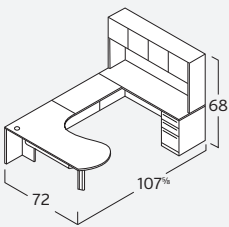

VL-730R (right)
U Station Configuration
w/ 42" Bridge
$3,000