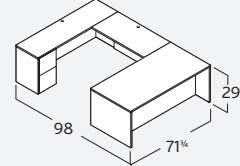

RU-223N
L-Desk. Bowfront. Reception. Wood Transaction Shelf
w/ 42" Return
\$3,338

RU-224N
U-Desk. Rectangular
w/ 42" Bridge
\$3,501

RU-228N
U-Desk. Bowfront
w/ 42" Bridge
\$3,558

RU-256N
U-Desk. Configuration
w/ 48" Bridge
\$4,956