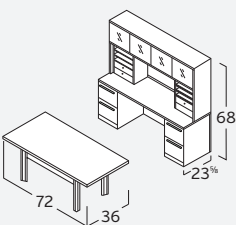

VL-749N
Desk Station Configuration
$4,341