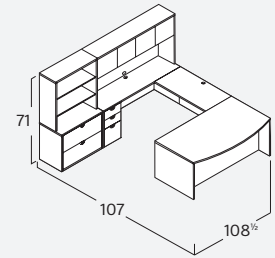

JA-155N
U-Desk. Configuration
w/ 48" Bridge
$7,284