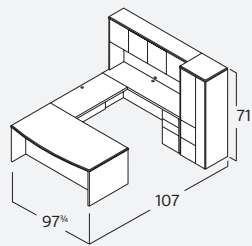

RU-245N
U-Desk. Configuration
w/ 48" Bridge
$6,851

JADE
COMPONENTS & TYPICALS

Add 21% tariff price increase to the list prices contained in this brochure excluding graded in textiles seat cushion covers. Effective June 10, 2019