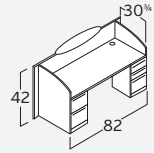

VL-751N
Desk. Reception | Ped 2f/Ped 2b1f
30 1/4"Dx82"W
$2,177