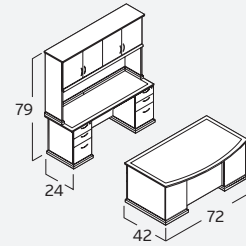

EM-412N
 L-Desk. Bowfront. Reception
 w/ 42" Return
\$5,887

EM-413N
 U-Desk. Rectangular
 w/ 48" Bridge
\$7,082

EM-414N
 U-Desk. Bowfront
 w/ 48" Bridge
\$7,190

EM-416N
 Desk. Credenza. Configuration
\$8,740