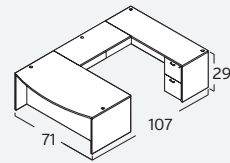

AM-321N
 L-Desk, Bowfront
 w/ 42" Return
 \$1,285

AM-333N
 L-Desk, Bullet Shape, Suspended Ped
 w/ 42" Return
 \$825

AM-399N
 L-Desk, Reception with Wood Transaction Top
 w/ 42" Return
 \$1,430

AM-404N
 2 L-Desk, Reception with Glass Transaction Top
 w/ 42" Return
 \$3,452