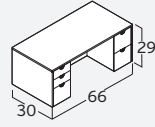

TO SPECIFY, PLEASE COMPLETE THE PRODUCT CODE BY INCLUDING FINISH CODE: **CHER** CHESTNUT CHERRY **MAHO** HENNA MAHOGANY
EXAMPLE PRODUCT CODE: **JA-155N.CHER** U-DESK. CONFIGURATION. CHESTNUT CHERRY FINISH

JADE TYPICALS