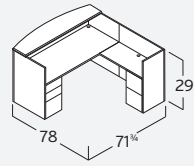

RU-223N
L-Desk. Bowfront. Reception. Wood Transaction Shelf
w/ 42" Return
\$3,338

RU-224N
U-Desk. Rectangular
w/ 42" Bridge
\$3,501

RU-228N
U-Desk. Bowfront
w/ 42" Bridge
\$3,558

RU-256N
U-Desk. Configuration
w/ 48" Bridge
\$4,956