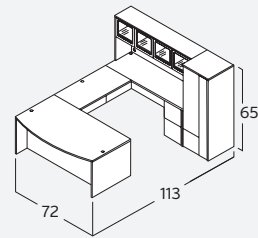

AM-354N
 U-Desk, Bowfront
 w/ 42" Bridge
 \$1,493

AM-361N
 U-Desk, Bullet Shape
 w/ 42" Bridge
 \$1,125

AM-395R (right)
 L-Desk, Bullet Shape CC
 w/ 30" Return
 \$958

AM-397R (right)
 L-Credenza CC
 w/ 30" Return
 \$1,207