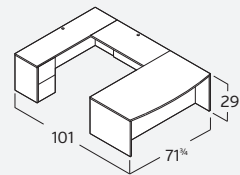

RU-228N
U-Desk. Bowfront
w/ 42" Bridge
$3,558