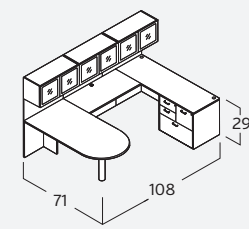

AM-407N
U-Desk Configuration
w/ 48" Bridge
$2,493

VERDE
COMPONENTS & TYPICALS

Add 21% tariff price increase to the list prices contained in this brochure excluding graded in textiles seat cushion covers. Effective June 10, 2019