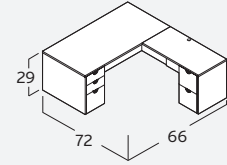

JA-107N
L-Desk. Rectangular
w/ 42" Return
$2,801