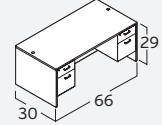

TO SPECIFY, PLEASE COMPLETE THE PRODUCT CODE BY INCLUDING FINISH CODE:
MAPL HARD ROCK MAPLE CHER MOCHA CHERRY MAHO SIENNA MAHOGANY BLKC BLACK CHERRY WLNT PARK WALNUT GREY VALLEY GREY
EXAMPLE PRODUCT CODE: AM-415N.CHER DESK, DOUBLE PED RECTANGULAR, MOCHA CHERRY FINISH

AMBER TYPICALS

VERDE
COMPONENTS & TYPICALS

Add 21% tariff price increase to the list prices contained in this brochure excluding graded in textiles seat cushion covers. Effective June 10, 2019