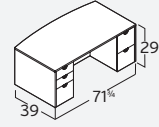

TO SPECIFY, PLEASE COMPLETE THE PRODUCT CODE BY INCLUDING FINISH CODE: **CHER** CHESTNUT CHERRY **MAHO** HENNA MAHOGANY
EXAMPLE PRODUCT CODE: **JA-155N.CHER** U-DESK. CONFIGURATION. CHESTNUT CHERRY FINISH

JADE TYPICALS

SEATING & ACCESSORIES

Add 21% tariff price increase to the list prices contained in this brochure excluding graded in textiles seat cushion covers. Effective June 10, 2019