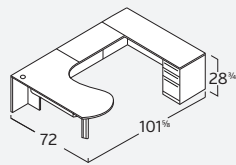

VL-721R (right)
U Desk. arcEnd | T Panel/Ped 2b1f
w/ 36" Bridge
$2,269