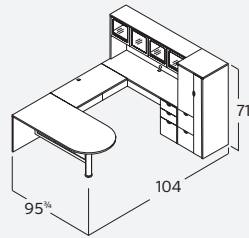

JA-156N
U-Desk. Configuration
w/ 48" Bridge
$6,758

SEATING & ACCESSORIES

Add 21% tariff price increase to the list prices contained in this brochure excluding graded in textiles seat cushion covers. Effective June 10, 2019