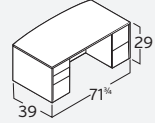

JADE
COMPONENTS & TYPICALS

Add 21% tariff price increase to the list prices contained in this brochure excluding graded in textiles seat cushion covers. Effective June 10, 2019