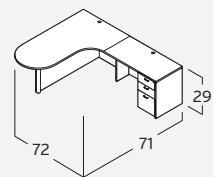

AM-395R (right)
L-Desk, Bullet Shape CC
w/ 30" Return
$958