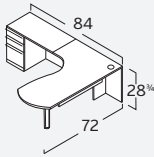

VL-719L (left)
L Desk. arcEnd | T Panel/Ped 2b1f
w/ 42" Return
$1,701