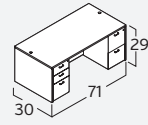

TO SPECIFY, PLEASE COMPLETE THE PRODUCT CODE BY INCLUDING FINISH CODE:
MAPL HARD ROCK MAPLE CHER MOCHA CHERRY MAHO SIENNA MAHOGANY BLKC BLACK CHERRY WLNT PARK WALNUT GREY VALLEY GREY
EXAMPLE PRODUCT CODE: AM-415N.CHER DESK, DOUBLE PED RECTANGULAR, MOCHA CHERRY FINISH

AMBER TYPICALS