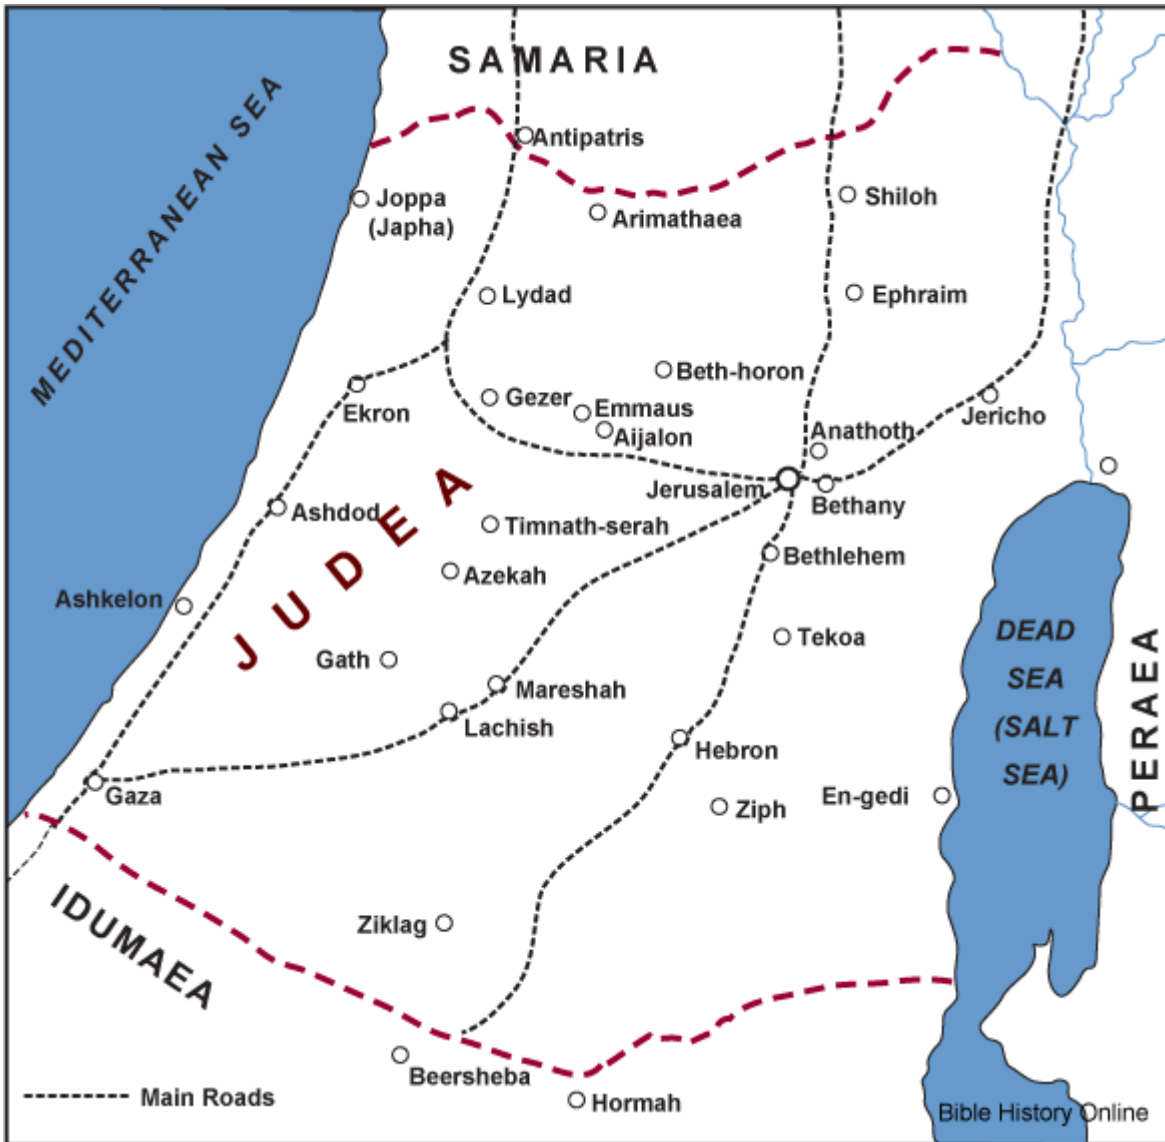

Map of the Territory of Judea in Ancient Israel

<http://www.bible-history.com/maps/southern_palestine_judea.html>