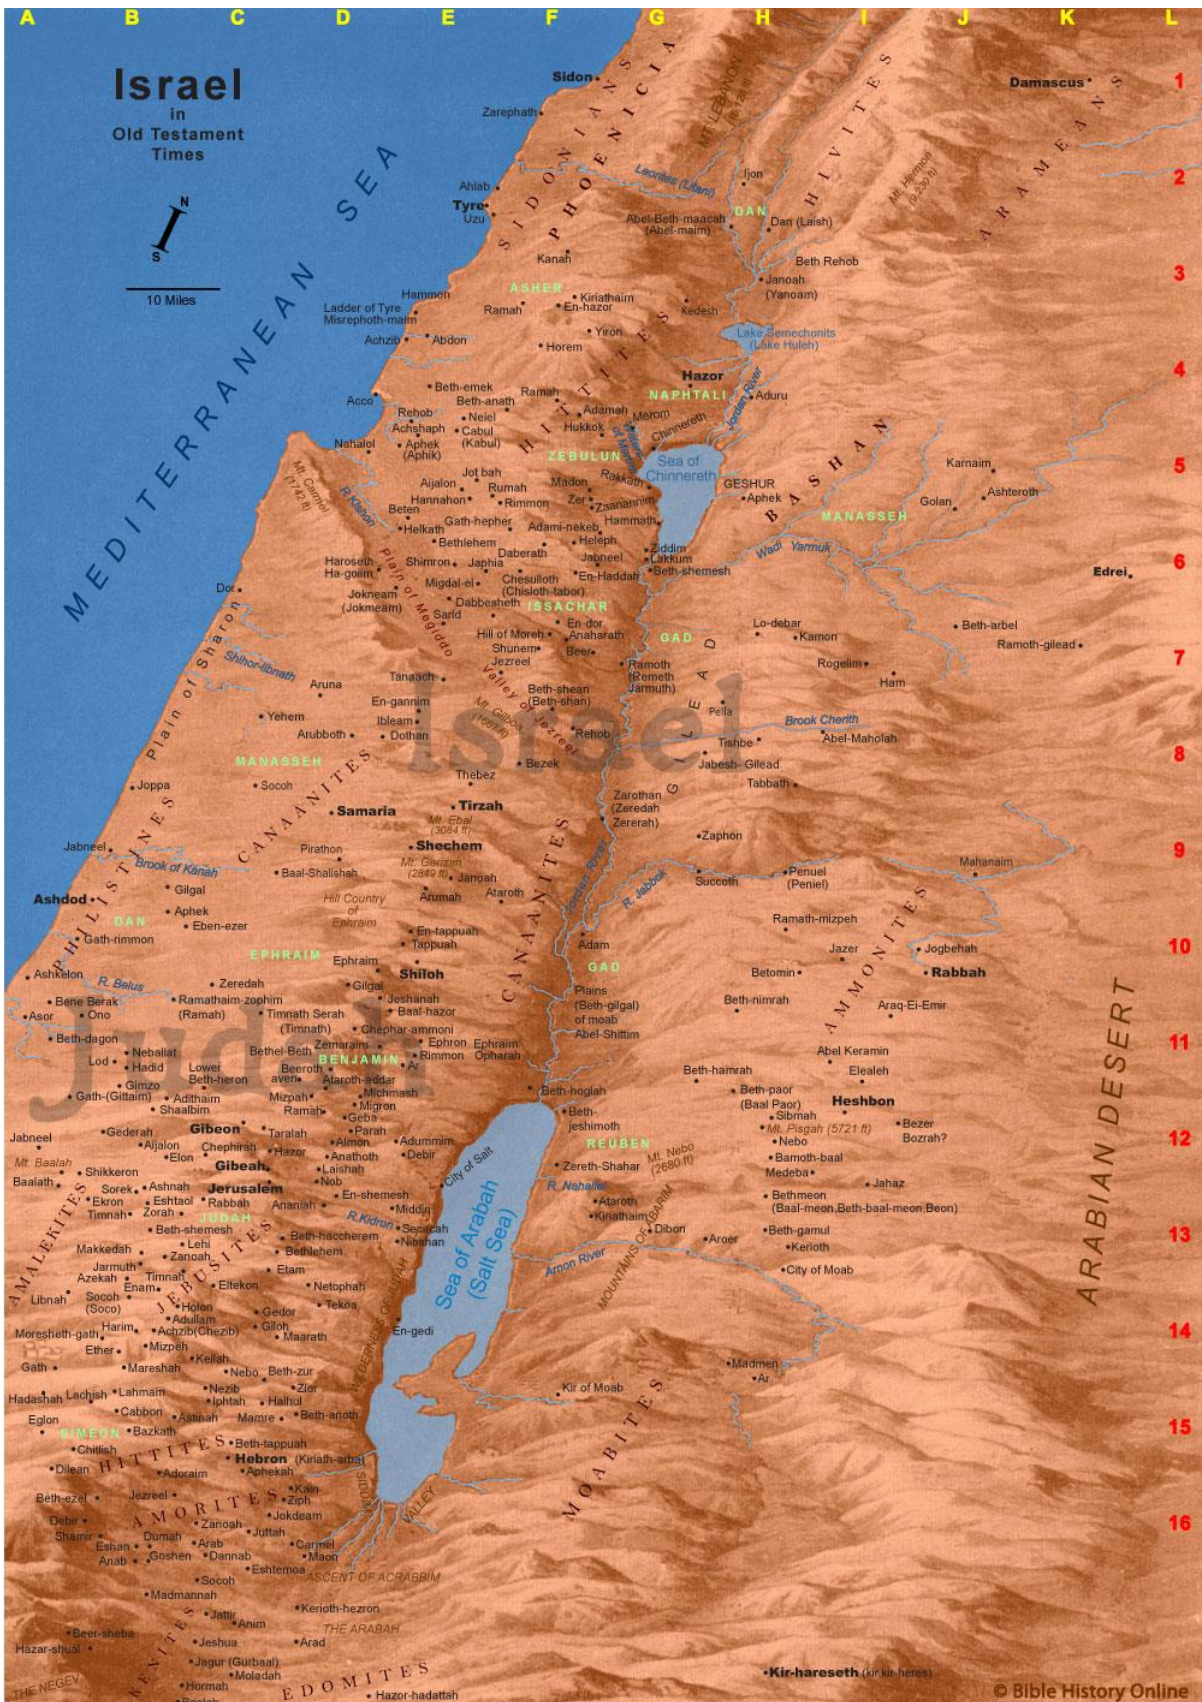

Also see:

Map of Old Testament Israel

<http://www.bible-history.com/geography/ancient-israel/israel-old-testament.html>

You can click on individual map places for more information about each site.