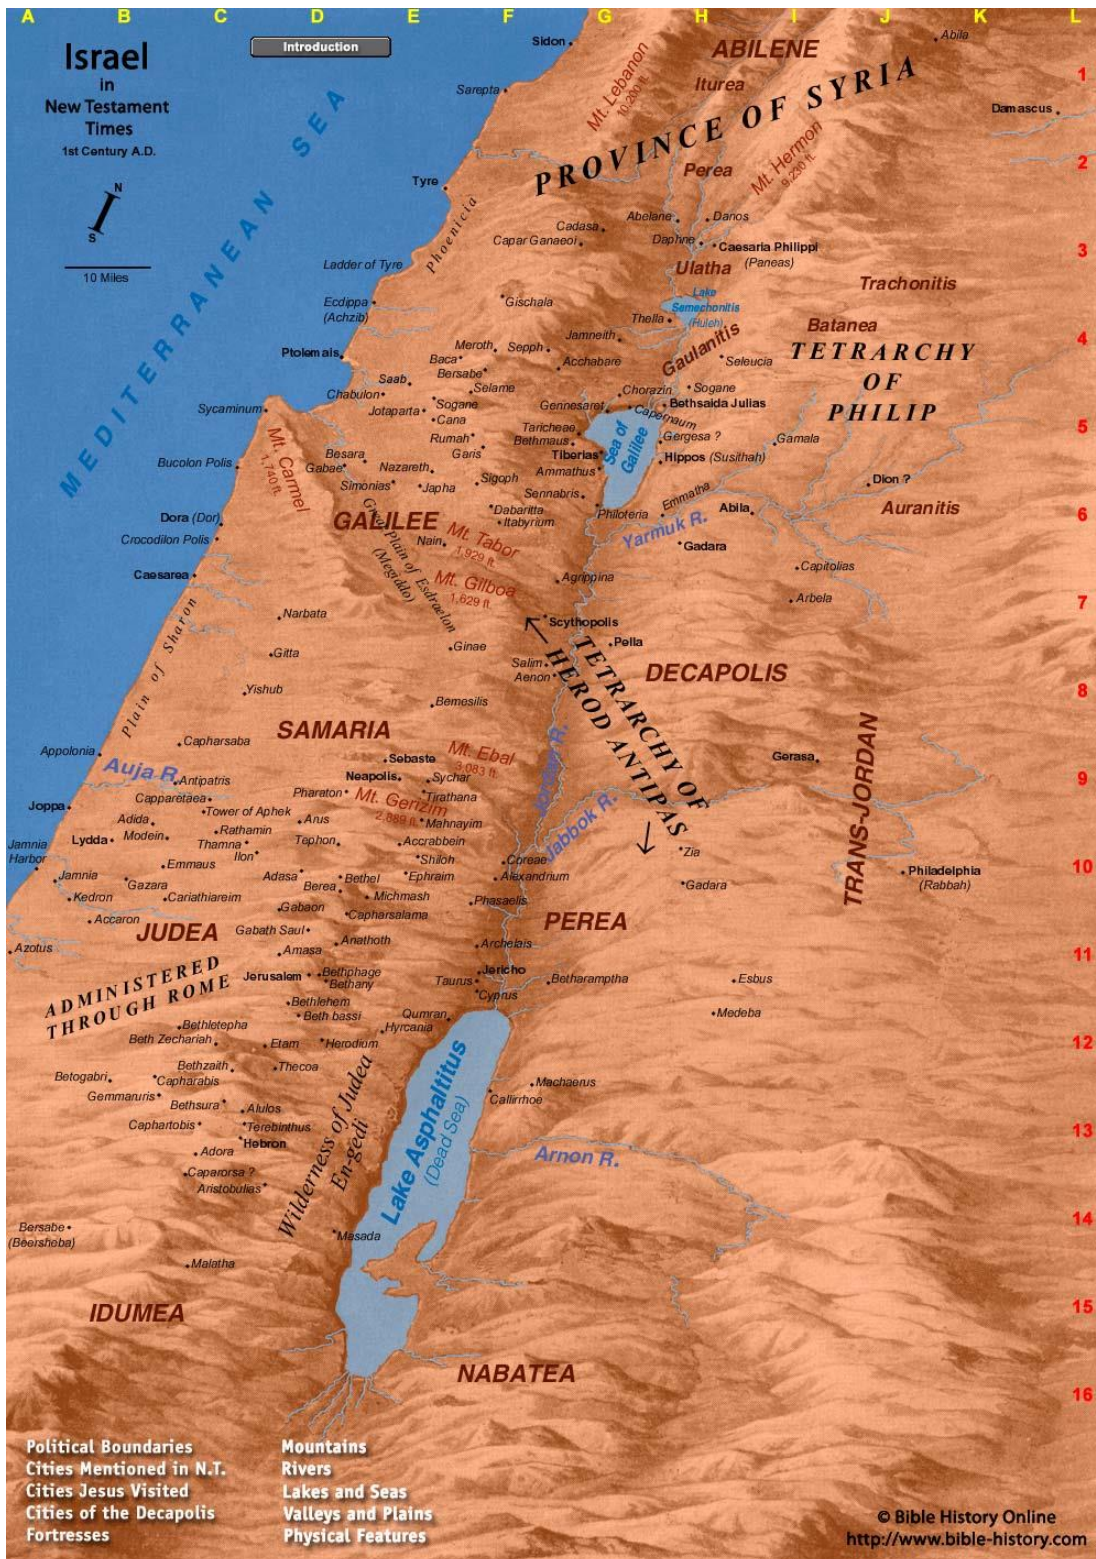

Map of New Testament Israel (First Century AD)

<http://www.bible-history.com/geography/ancient-israel/israel-first-century.html>

You can click on individual map places for more information about each site.