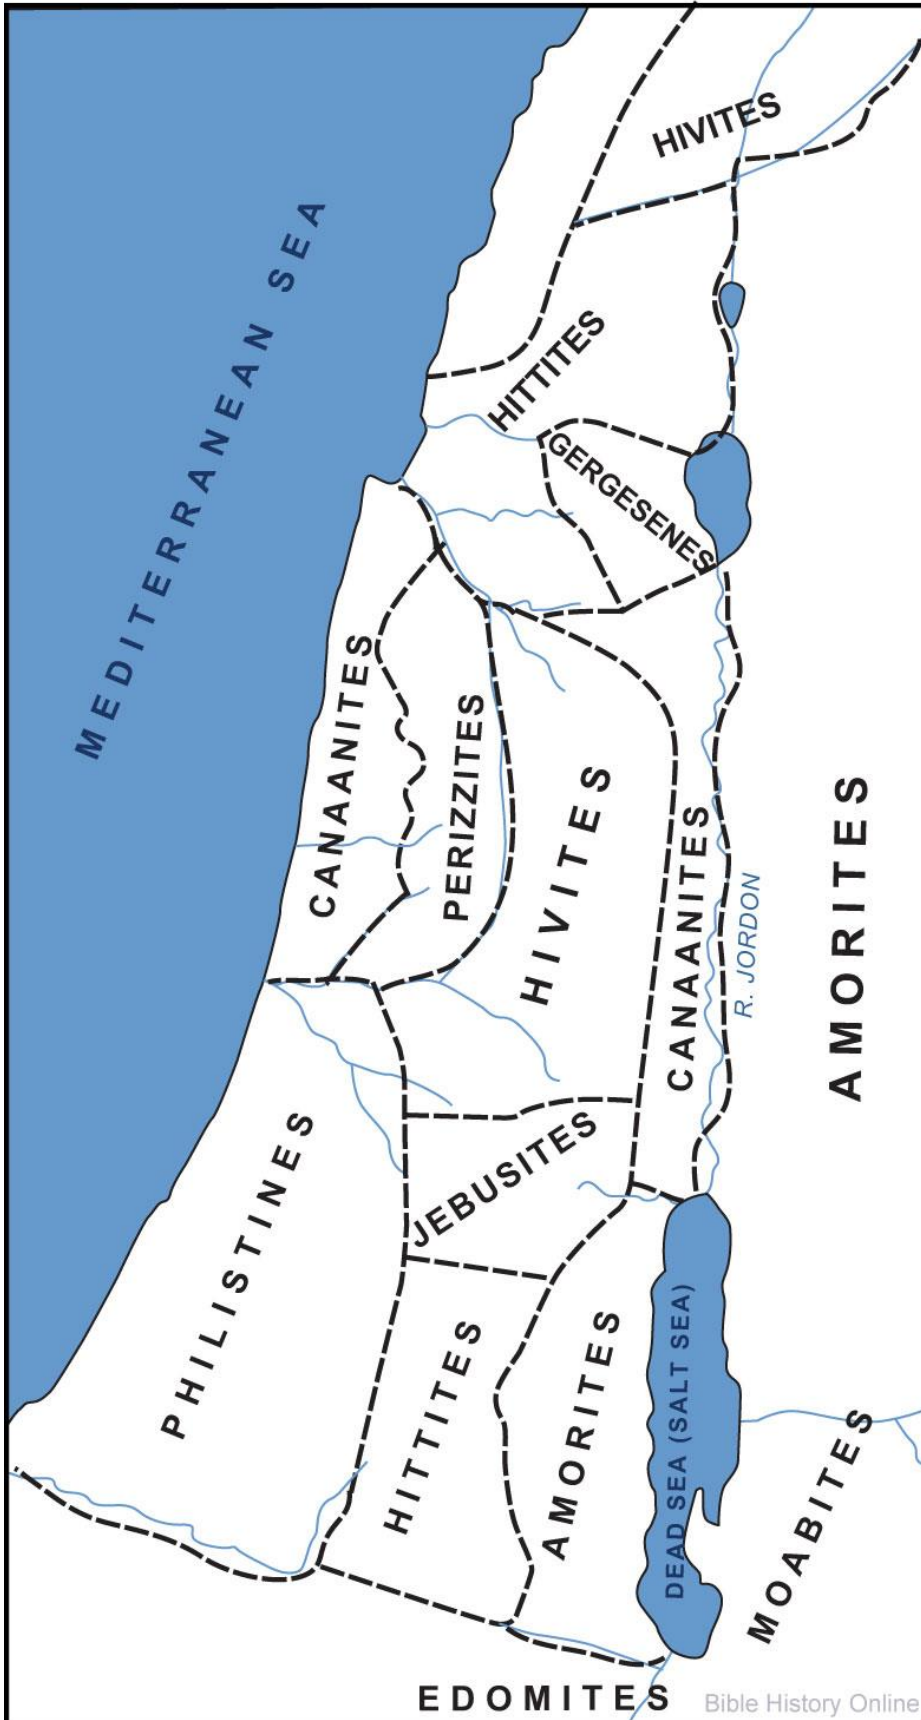

Map of Canaanite Nations

<https://whatshotn.files.wordpress.com/2013/07/map-of-canaanite-nations-before-takeover-from-joshua-and-the-children-of-israel.jpg>

MAP OF CANAANITE NATIONS