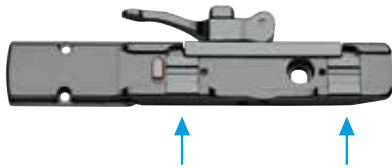

SERIE ULTRA LOW PER PUNTI ROSSI

ULTRA LOW LINE FOR RED DOT