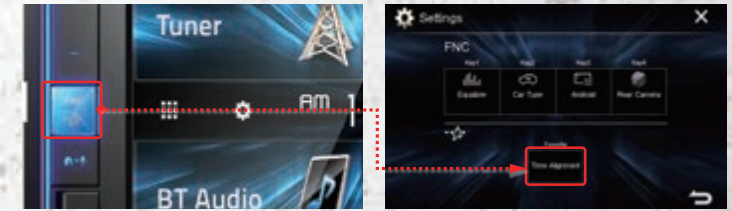

Gesture Touch Control

Just touch and move your finger over the screen for various operations corresponding to your finger movements. Intuitive control provides safer operation for in-car entertainment.