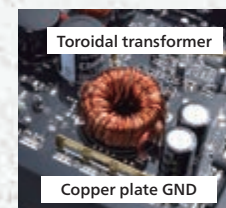

Toroidal transformer

Copper plate GND

	KS-DR3001D	KS-DR3002	KS-DR3004	KS-DR3005D
Type	Class-D	Class-AB	Class-AB	Class-D
Channels	Mono	2-ch	4-ch	5-ch
Max Power	800W	400W	800W	1000W
RMS Power (4Ω)	250W x 1	65W x 4	60W x 4	50W x 4 + 200W x 1
RMS Power (2Ω)	400W x 1	90W x 2	90W x 4	65W x 4 + 300W x 1
Bridged (4Ω)	-	180W x 1	180W x 2	130W x 2
Frequency Response	20Hz - 200Hz	5Hz - 50kHz	5Hz - 50kHz	[4ch] 5Hz - 30kHz [Mono] 20Hz - 200Hz