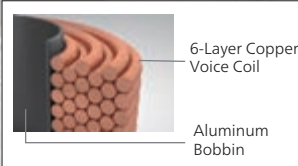

6-Layer Copper Voice Coil
Aluminum Bobbin

Newly Designed Damper

The new Graduated Pleat Damper helps prevent stress from affecting specific parts of the damper. This minimizes mechanical damage and dramatically improves the damper's durability.