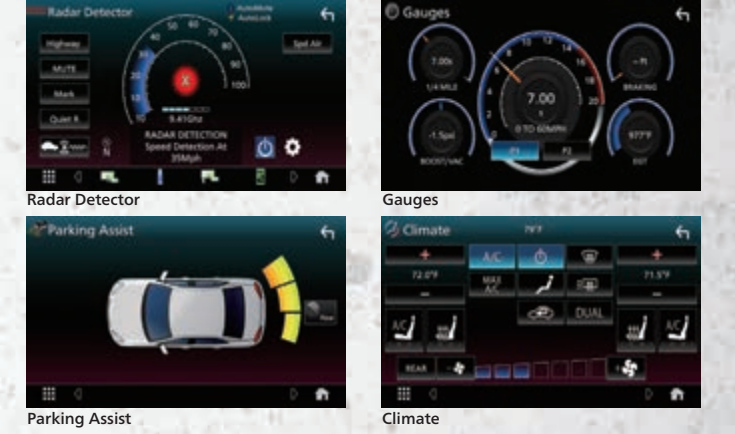

Features Comparison

Model	Wireless Features	Wired Features	maestro	K2 TECHNOLOGY	USB	4-Camera Input	Pre-outs	Shallow Chassis	Dynamic GUI	Live Wallpaper	Gesture Touch Control	Remote Control App	Video Format	Audio Format
KW-V960BW	Works with Apple CarPlay, android auto, Wi-Fi Mirroring for Android	Works with Apple CarPlay, android auto, USB Mirroring for iPhone/Android, USB Mirroring for Android	Yes	Yes	Rear x 2	4	3-Pre / 5V	Yes	Yes	Yes	Yes	Yes	H.264 / MPEG4 / AVI / MKV / WMV / MPEG1,2	DSD / FLAC / AAC / WAV / MP3 / WMA
KW-M865BW	Works with Apple CarPlay, android auto, Wi-Fi Mirroring for Android	Works with Apple CarPlay, android auto, USB Mirroring for iPhone/Android, USB Mirroring for Android	Yes	Yes	Rear x 2	4	3-Pre / 5V	Yes	Yes	Yes	Yes	Yes	H.264 / MPEG4 / AVI / MKV / WMV / MPEG1,2	DSD / FLAC / AAC / WAV / MP3 / WMA
KW-V850BT	Works with Apple CarPlay, android auto, Wi-Fi Mirroring for Android	Works with Apple CarPlay, android auto, USB Mirroring for iPhone/Android, USB Mirroring for Android	Yes	Yes	Rear x 1	2-Camera	3-Pre / 4V	Yes	Yes	Yes	Yes	Yes	H.264 / MPEG4 / AVI / MKV / WMV / MPEG1,2	DSD / FLAC / AAC / WAV / MP3 / WMA
KW-M750BT	Works with Apple CarPlay, android auto, Wi-Fi Mirroring for Android	Works with Apple CarPlay, android auto, USB Mirroring for iPhone/Android, USB Mirroring for Android	Yes	Yes	Rear x 1	2-Camera	3-Pre / 4V	Yes	Yes	Yes	Yes	Yes	H.264 / MPEG4 / AVI / MKV / WMV / MPEG1,2	DSD / FLAC / AAC / WAV / MP3 / WMA
KW-V66BT	Works with Apple CarPlay, android auto, Wi-Fi Mirroring for Android	Works with Apple CarPlay, android auto, USB Mirroring for iPhone/Android, USB Mirroring for Android	Yes	Yes	Rear x 1	1-Camera	3-Pre / 2V	Yes	Yes	Yes	Yes	Yes	H.264 / MPEG4 / AVI / MKV / WMV / MPEG1,2	AAC / WAV / MP3 / WMA
KW-M56BT	Works with Apple CarPlay, android auto, Wi-Fi Mirroring for Android	Works with Apple CarPlay, android auto, USB Mirroring for iPhone/Android, USB Mirroring for Android	Yes	Yes	Rear x 1	1-Camera	3-Pre / 2V	Yes	Yes	Yes	Yes	Yes	H.264 / MPEG4 / AVI / MKV / WMV / MPEG1,2	AAC / WAV / MP3 / WMA

Common Features