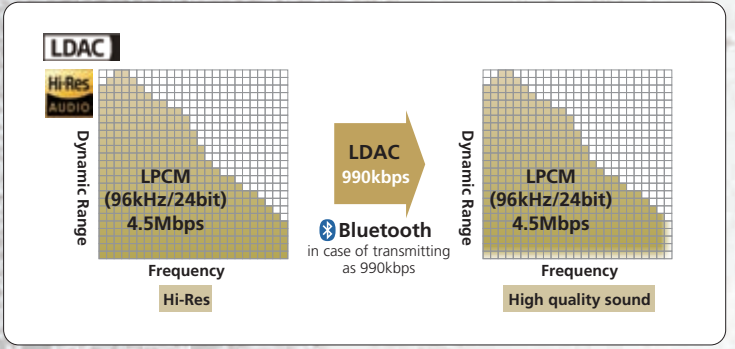

High Resolution Audio

You can enjoy playback of 96kHz/24bit audio which contains about 3 times the musical information of music CDs (44.1kHz/16bit), or even 192kHz/24bit High-Resolution Audio files with their approx. 6.5 times data volume. With high sound quality approaching the original master recording itself, you will experience the presence and ambience of a tune the way CD simply cannot.

Shallow Chassis Design

The reduced depth of the chassis contributes to a weight reduction and facilitates easier installation.

High-quality Bluetooth® streaming with LDAC™

LDAC™ sends approximately three times more data (at the maximum 990 kbps transfer rate) than conventional Bluetooth® audio for superior wireless listening. Unlike other Bluetooth compatible coding technologies such as SBC, it operates without any down-conversion of the Hi-Res Audio content*1, and allows approximately three times more data*2 than those other technologies to be transmitted over a Bluetooth wireless network with unprecedented sound quality, by means of efficient coding and optimized packetization.

*1: excluding DSD format contents*2: in comparison with SBC (Subband Coding) when the bitrate of 990kbps (96/48kHz) or 909kbps (88.2/44.1kHz) is selected

Time Alignment

By selecting the speaker type and the distance to the center of the listening position, the receiver will automatically adjust the timing of the sound output from each of the speakers so that the sound from each of the speakers will arrive exactly at the same time to the listening position.