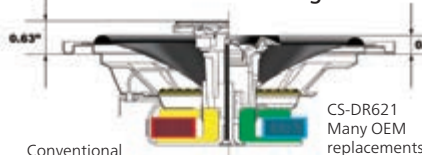

New Shallow Design

Conventional

CS-DR621
Many OEM replacements supported

	CS-DR601C	CS-DR1700C	CS-DR6941	CS-DR6931	CS-DR6821	CS-DR1721	CS-DR621	CS-DR521	CS-DR421
Type	6-1/2" 2-Way Component	6-3/4" 2-Way Component	6 x 9" 4-Way Coaxial	6 x 9" 3-Way Coaxial	6 x 8" 2-Way Coaxial	6-3/4" 2-Way Coaxial	6-1/2" 2-Way Coaxial	5-1/4" 2-Way Coaxial	4" 2-Way Coaxial
Peak Power	360W	360W	550W	500W	300W	300W	300W	260W	220W
RMS Power at 4Ω*	60W	55W	90W	70W	45W	50W	50W	40W	35W
Frequency Response*	76Hz - 24kHz	66Hz - 23.8kHz	56Hz - 21kHz	58Hz - 21kHz	65Hz - 25.4kHz	74Hz - 25kHz	85Hz - 23.8kHz	85Hz - 25kHz	114Hz - 23kHz