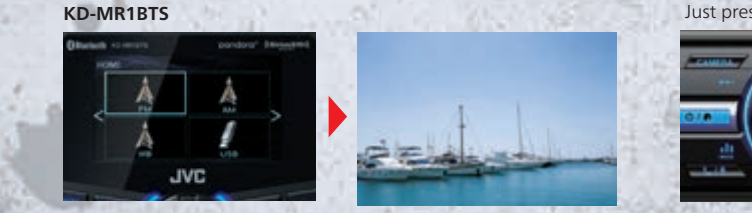

KD-MR1BTS 2.7" Full Color
Digital Media Receiver featuring 2.7" Color Display / Waterproof (IPX6) / Global Tuner with Weather Band

Waterproof Rating of IPX6* (KD-MR1BTS)
Withstands jets of water from any direction thanks to IPX6 water-proof compliance. As a result, the receiver can be safely used not only in cars, but also in other types of motor vehicles including marine and motorsports use.

Rear View Camera Input Support
KD-MR1BTS and KD-X560BT are equipped with a rear view camera input. With an optional camera connected, you have increased safety while driving UTVs or marine vessels.