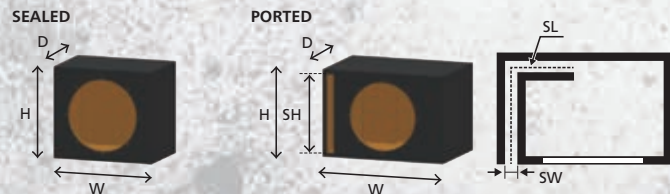

Recommended Box

SEALED	Inner Volume	W	H	D	Mounting Hole
CW-DR124	1.00 cu.ft	15-15/16"	14-1/4"	10-7/8"	11-1/8"
CW-DR104	0.65 cu.ft	14-3/4"	12-3/4"	9"	9-3/16"

PORTED	Inner Volume	W	H	D	Mounting Hole	SW	SH	SL
CW-DR124	1.50 cu.ft	20-1/2"	14-1/4"	14-1/16"	11-1/8"	1-3/16"	12-3/4"	19-11/16"
CW-DR104	0.8 cu.ft	17-5/8"	12-3/4"	10-3/4"	9-3/16"	1-1/8"	11-1/4"	15-3/4"

	CW-DR124	CW-DR104
Type	12" Subwoofer Unit	10" Subwoofer Unit
Peak Power	1800W	1300W
RMS Power at 4Ω	350W	300W
Frequency Response	38 - 300Hz	44 - 300Hz
Weight of Magnet (oz)	61.4	61.4
Dimensions WxDxH (inch)	12-7/8 x 12-7/8 x 6-7/8	10-7/8 x 10-7/8 x 5-7/8
Mounting Depth (inch)	6-3/16	5-1/4

DR Series 8" Compact Powered Subwoofer - Compact, yet Powerful

JVC's solution addresses the growing need to enhance bass in vehicles without enough space to install conventional subwoofers.