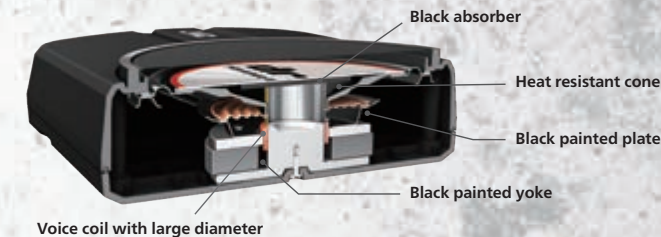

Rugged Design

Each part used is heat resistant to achieve high durability.

Voice coil with large diameter

Black absorber
Heat resistant cone
Black painted plate
Black painted yoke

Compact size for installation in various places.

	CW-DRA8
Type	Compact Powered Subwoofer
Peak Power	250W
RMS Power	125W
Frequency Response	35 - 150Hz
Remote Control	Volume/Frequency/Phase
Speaker Level Input	Yes
Signal Sensing Turn On	Yes
Dimensions WxDxH (inch)	13-3/4 x 9-7/16 x 2-15/16