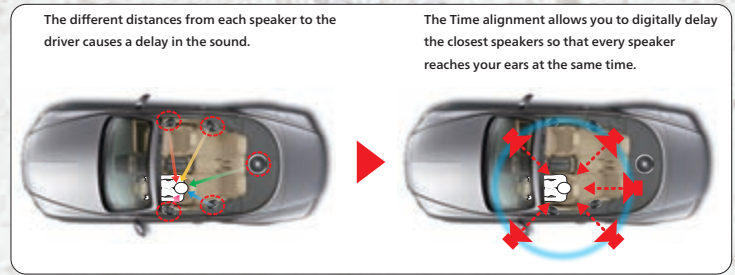

Shallow Chassis Design

The reduced depth of the chassis contributes to a weight reduction and facilitates easier installation.

High-quality Bluetooth® streaming with LDAC™

LDAC™ sends approximately three times more data (at the maximum 990 kbps transfer rate) than conventional Bluetooth® audio for superior wireless listening. Unlike other Bluetooth compatible coding technologies such as SBC, it operates without any down-conversion of the Hi-Res Audio content*1, and allows approximately three times more data*2 than those other technologies to be transmitted over a Bluetooth wireless network with unprecedented sound quality, by means of efficient coding and optimized packetization.

*1: excluding DSD format contents*2: in comparison with SBC (Subband Coding) when the bitrate of 990kbps (96/48kHz) or 909kbps (88.2/44.1kHz) is selected

Time Alignment

By selecting the speaker type and the distance to the center of the listening position, the receiver will automatically adjust the timing of the sound output from each of the speakers so that the sound from each of the speakers will arrive exactly at the same time to the listening position.