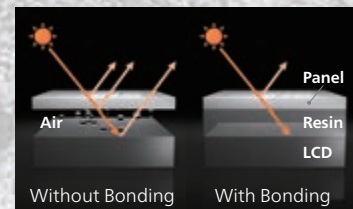

Reflection Reduction