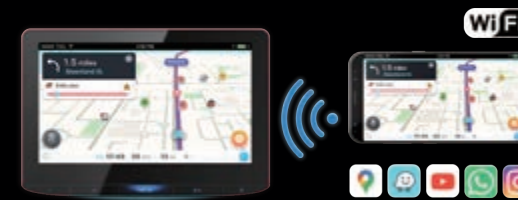

Choose Wireless or a Wired Connection.

Wireless Mirroring for Android Phones

Wireless Mirroring for Android Solution for seamlessly displaying and controlling your smartphone apps on a screen without cables on select Android devices. *Selected models only