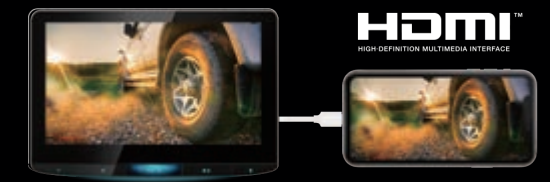

HDMI™ Mirroring for Smartphones

Display your smartphone screen on the KW-Z1000W's display via an HDMI cable and third party adapter.

*KS-U60, optional HDMI cable and smartphone specific third party adapter are required (sold separately).