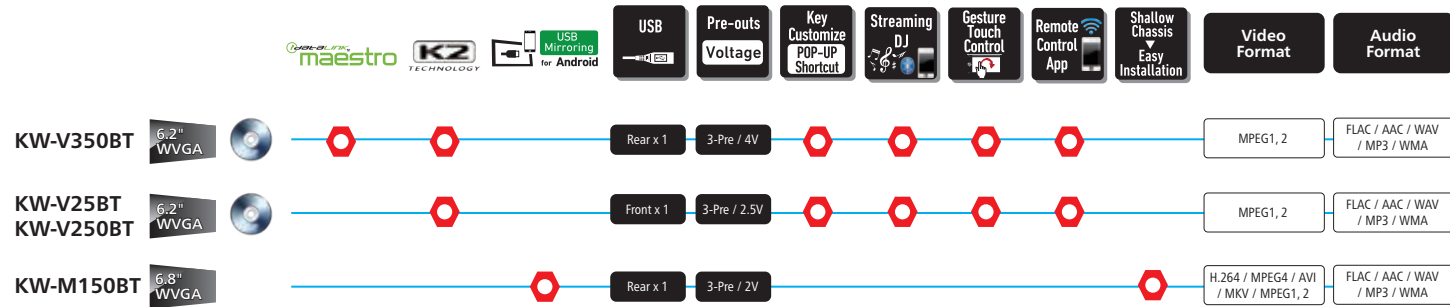

Press and Hold:
Works as memorized shortcut link

Music Sync. Function:
Flashes the illumination according to the rhythm of the music.

KW-V350BT **SiriusXM READY** | **pandora** | Variable

Multimedia Receiver featuring 6.8" Clear Resistive Touch Monitor

KW-M150BT

Digital Multimedia Receiver featuring 6.8" Capacitive Touch Monitor

Features Comparison

Common Features

USB Mirroring for Android

Seamlessly display your Android phone on the JVC screen via USB. Touch control is supported from both screen and smartphone.