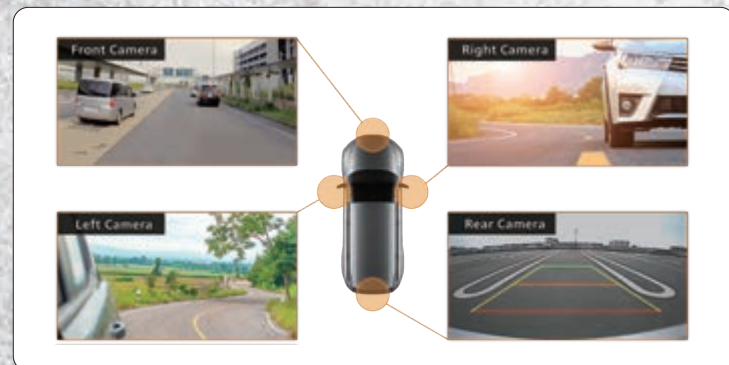

Adjustable 3-way Display Position

Fully adjustable display allows you to change the height, angle, and depth for easy vehicle fitment.

Optical Bonding Technology

The optical bonding technology minimizes the refractive light index by bonding the liquid crystal module and clear panel. It suppresses the reflection of the screen and maintains high visibility. In addition, since optical bonding does not have an air layer between the liquid crystal module and the clear panel, display visibility is not impaired by internal condensation, further enhancing its durability.

Reflection Reduction

Condensation Prevention

4-Camera Inputs

Enable users to add Front and Rear cameras along with an additional 2 front or blind-spot cameras, further enhancing driver safety and convenience.

Dynamic GUI

Various information including time, photos, album art images, or iDataLink Maestro™ and more, can be displayed on the home screen in a big, easy-to-view way. Swiping the monitor with two fingers lets you split the screen or change the information window.