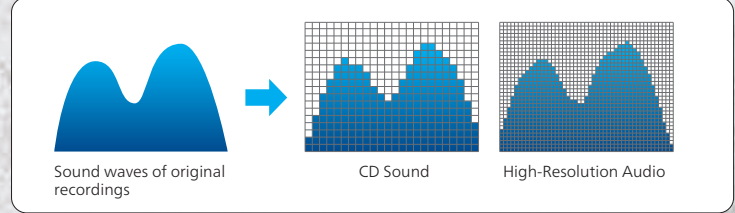

High Resolution Audio

You can enjoy playback of 96kHz/24bit audio which contains about 3 times the musical information of music CDs (44.1kHz/16bit), or even 192kHz/24bit High-Resolution Audio files with their approx. 6.5 times data volume. With high sound quality approaching the original master recording itself, you will experience the presence and ambience of a tune the way CD simply cannot.