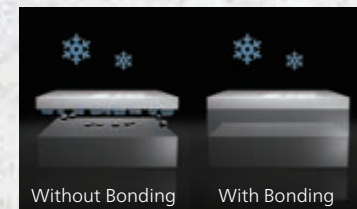

Condensation Prevention