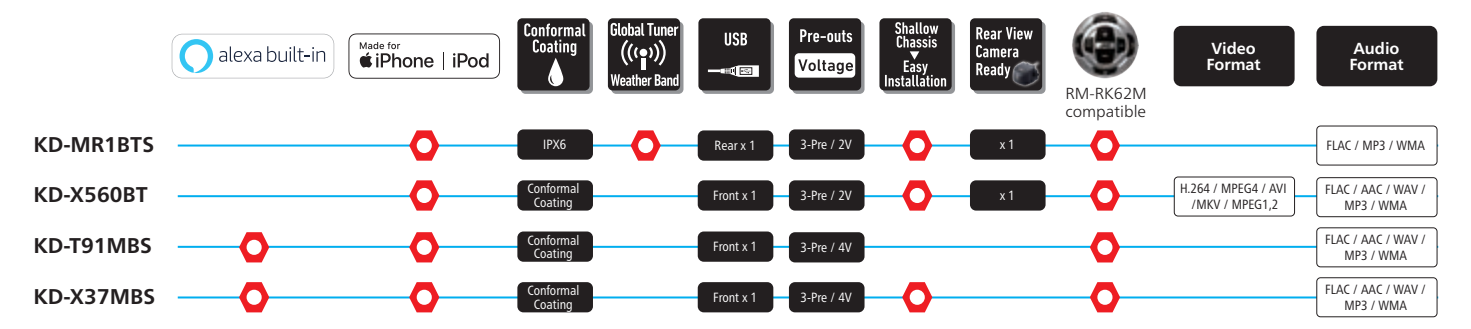

Features Comparison