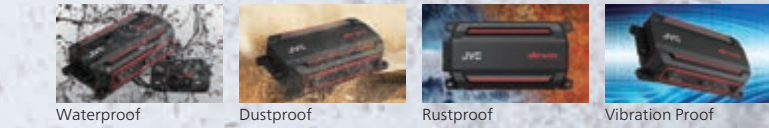

KS-DR2004D

Compact 4-channel Digital Amplifier for Marine / MotorSports