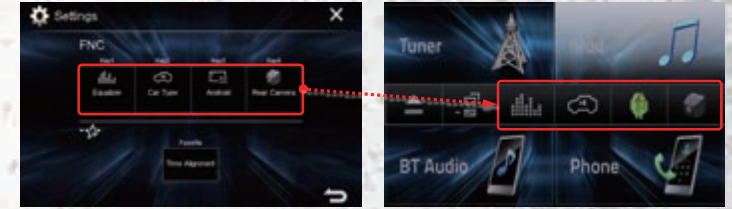

1. Function Menu Customization

Functions registered in the Function Menu can easily be called up by simply pressing the "FNC" key.

2. Favorite Key

Press and hold the "FNC" key to directly access the function registered for the Favorite Key.