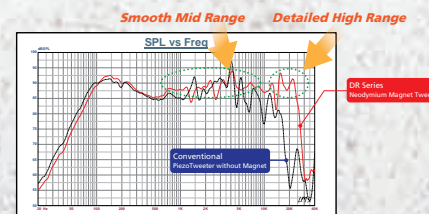

Great Factory Replacement

Installable vehicle types are greatly increased thanks to its shorter height.