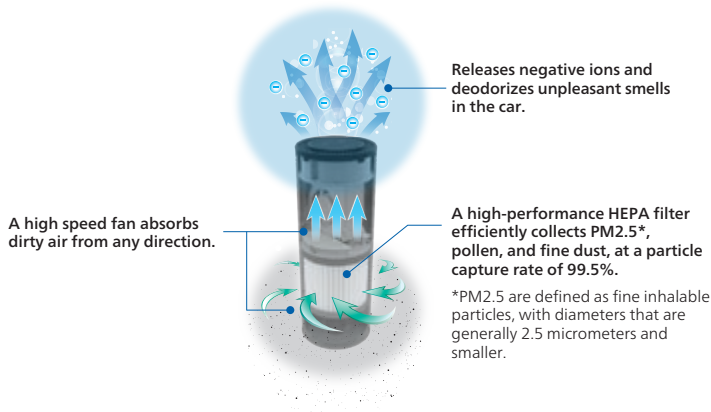

Accessories

Air Purifier KS-GA100

HEPA Filter with 3-stage filtration / Motion Activated Controls / Portable enough for the car cup holder

*Clean Air Delivery Rate

Classy-Look Aluminum Body & Compact Size Fits Easily in Cupholder

Quickly Purify and Deodorize Your Car's Interior

Motion Activated Controls

Easily adjust the wind speed by shaking your hand above the purifier. Shake once to enter low speed mode, then shake again to switch to high speed mode, which deodorize rapidly. Shaking a third time will turn off the power.