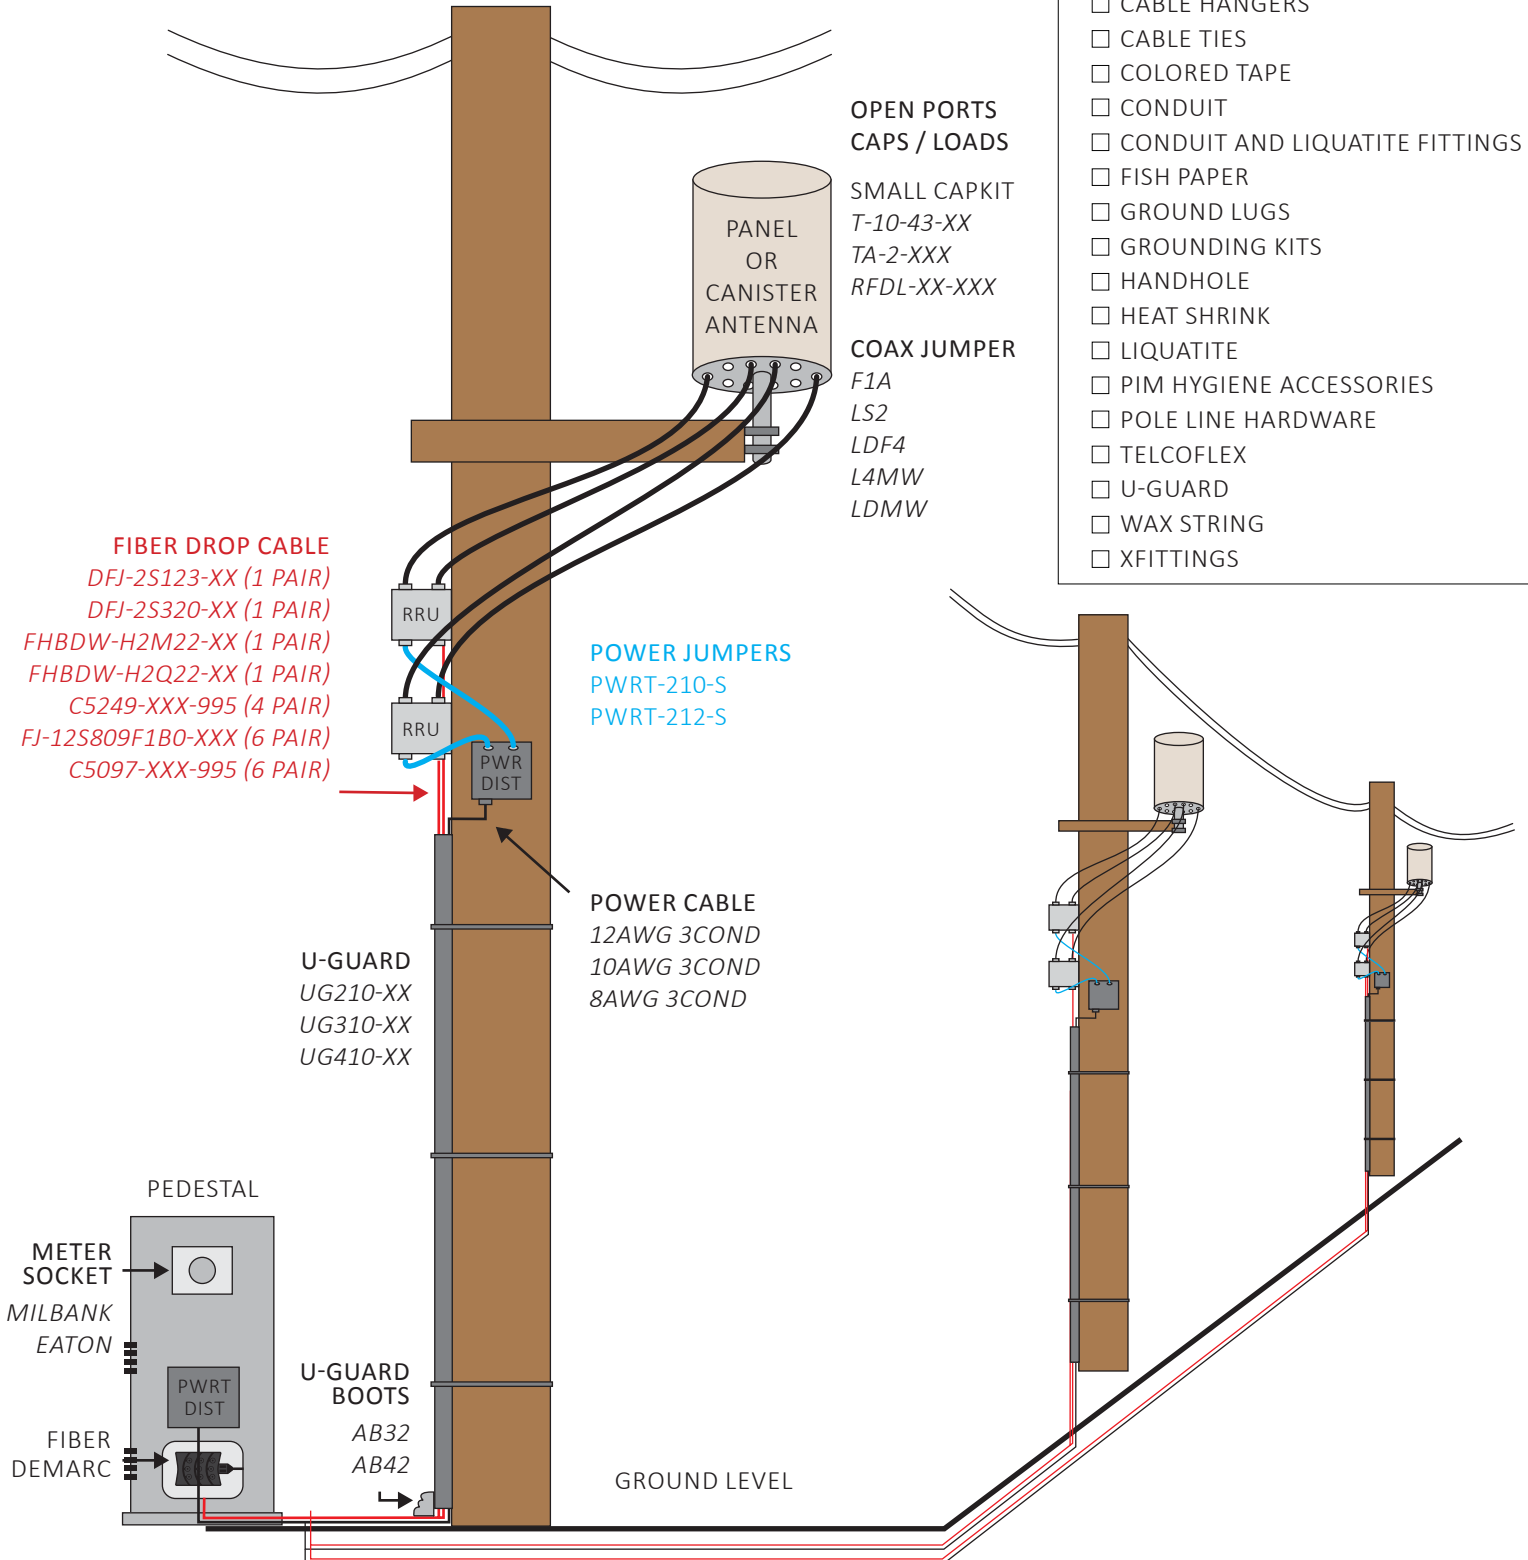

TALLEY®

You Connect the World. We Make it Easy.®

MKT-1143_20

SMALL CELL AND 5G

APPLICATION AND SOLUTIONS

CONCEPT ART ONLY

*HANDHOLE SIZES AND RATINGS VARY

CONCEPT ART ONLY

CONCEPT ART ONLY

CONSUMABLES

- BANDING AND BUCKLES
- BUS BARS
- CABLE BLOCKS AND HARDWARE
- CABLE HANGERS
- CABLE TIES
- COLORED TAPE
- CONDUIT
- CONDUIT AND LIQUATITE FITTINGS
- FISH PAPER
- GROUND LUGS
- GROUNDING KITS
- HANDHOLE
- HEAT SHRINK
- LIQUATITE
- PIM HYGIENE ACCESSORIES
- POLE LINE HARDWARE
- TELCOFLEX
- U-GUARD
- WAX STRING
- XFITTINGS

CONCEPT ART ONLY

*HANDHOLE SIZES AND RATINGS VARY

CONCEPT ART ONLY

*HANDHOLE SIZES AND RATINGS VARY

CLOSED

OPEN

PEDESTALS (SIT ADJACENT TO POLES)

REPLACES H-FRAMES

GROUND LEVEL

MILBANK
CHARLES INDUSTRIES

CONCEPT ART ONLY

HAND HOLES

GROUND LEVEL

HUBBELL-QUAZITE

FIBER DEMARCATION

HAND HOLE W/ MHT, FST