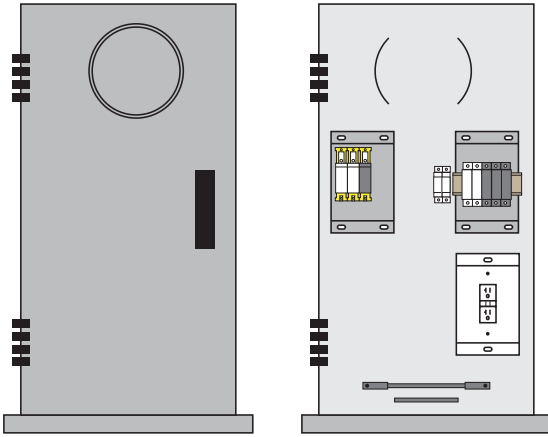

CONCEPT ART ONLY

*HANDHOLE SIZES AND RATINGS VARY

CONCEPT ART ONLY

*HANDHOLE SIZES AND RATINGS VARY

CLOSED

OPEN

PEDESTALS (SIT ADJACENT TO POLES)

REPLACES H-FRAMES

GROUND LEVEL

MILBANK
CHARLES INDUSTRIES

CONCEPT ART ONLY

HAND HOLES

GROUND LEVEL

HUBBELL-QUAZITE

FIBER DEMARCATION

HAND HOLE W/ MHT, FST