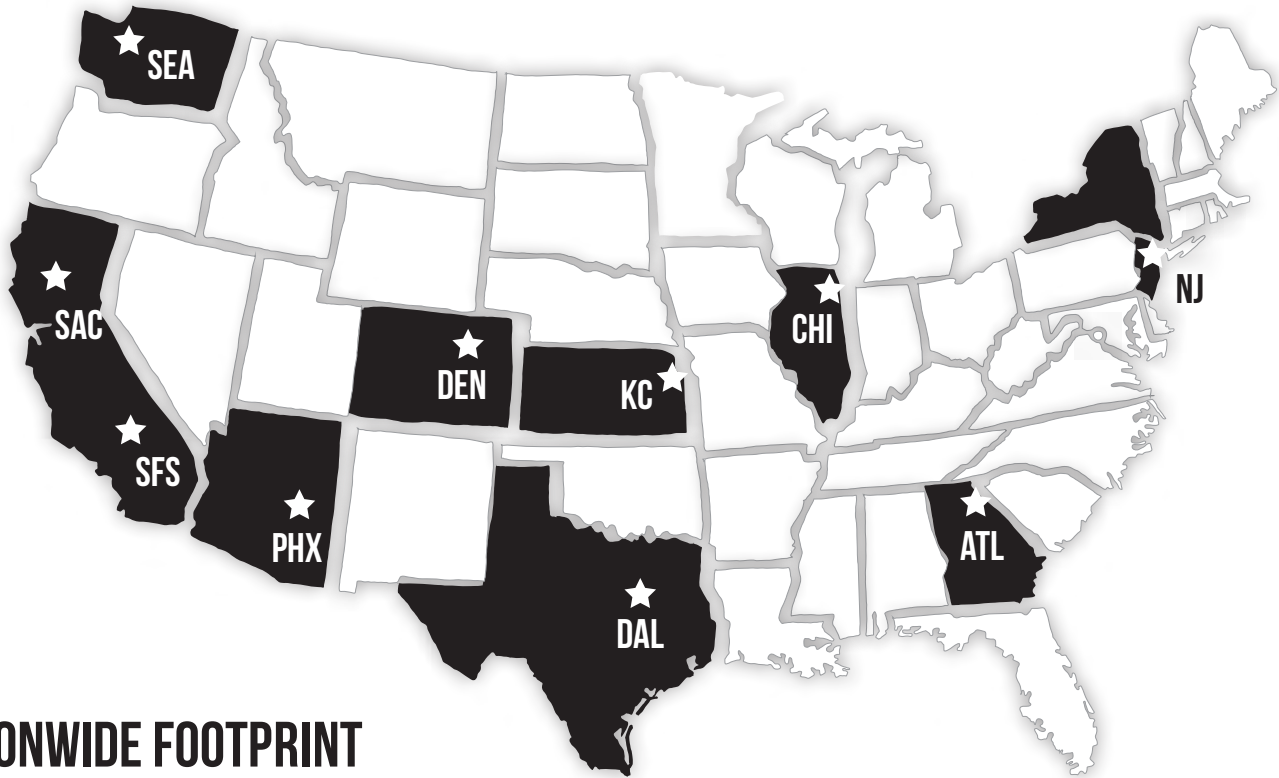

GROUND LEVEL

COMMSCOPE

AERIAL

COMMSCOPE
FOSC 450
FOSC 600

POWER DISTRIBUTION

PROVIDES PROTECTION & SECURITY FOR:

METER SOCKETS
MILBANK
EATON

RAYCAP
OVER-VOLTAGE PROTECTION
RSCAC 1333-P-240-XX
RSCAC 7239-P-240-XX
RSCAC 9556-P-240-XX

NATIONWIDE FOOTPRINT

Atlanta

3100 Shawnee Industrial Way, Ste. 100
Suwanee, GA 30024
Phone: 678-318-5566

Chicago

2143 Internationale Parkway, Ste. 400
Woodridge, IL 60517
Phone: 630-410-8711

Dallas

500 Tittle Dr., Ste. 300
Lewisville, TX 75056
Phone: 972-245-3100

Denver

14200 E. 33rd Place, Ste. A-1
Aurora, CO 80011
Phone: 720-305-4113

Kansas City

19935 W. 157th Street
Olathe, KS 66062
Phone: 913-390-8484

Los Angeles

12976 Sandoval Street
Santa Fe Springs, CA 90670
Phone: 562-906-8000

New York

160 Jony Drive
Carlstadt, NJ 07072
Phone: 201-460-7501

Phoenix

3343 E. Corona Avenue
Phoenix, AZ 85040
Phone: 602-353-8200

Sacramento

11288 Pyrites Way
Gold River, CA 95670
Phone: 916-273-1300

Seattle