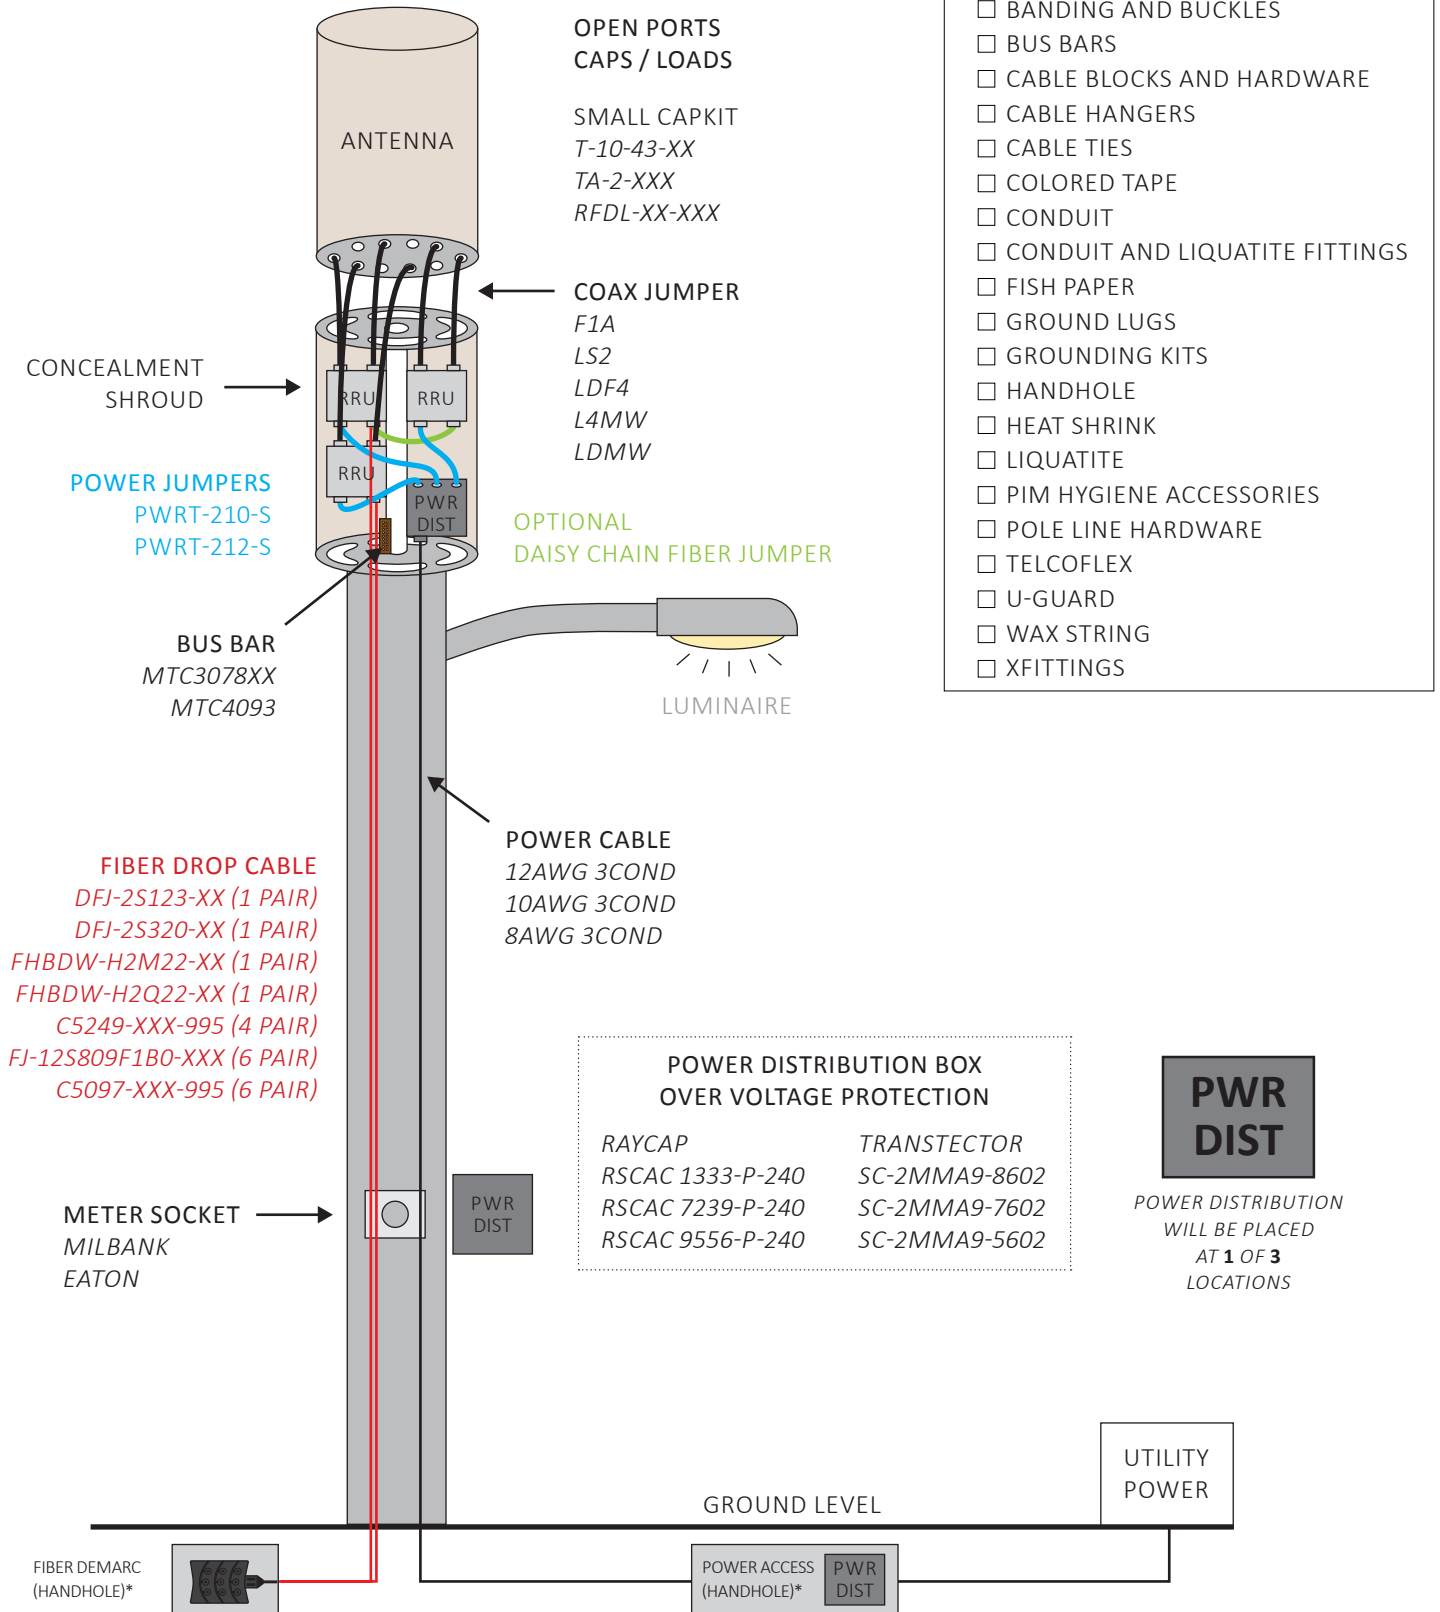

TALLEY®

You Connect the World. We Make it Easy.®

MKT-1143_20

SMALL CELL AND 5G

APPLICATION AND SOLUTIONS

CONCEPT ART ONLY

*HANDHOLE SIZES AND RATINGS VARY

CONCEPT ART ONLY

CONCEPT ART ONLY

CONSUMABLES

- BANDING AND BUCKLES
- BUS BARS
- CABLE BLOCKS AND HARDWARE
- CABLE HANGERS
- CABLE TIES
- COLORED TAPE
- CONDUIT
- CONDUIT AND LIQUATITE FITTINGS
- FISH PAPER
- GROUND LUGS
- GROUNDING KITS
- HANDHOLE
- HEAT SHRINK
- LIQUATITE
- PIM HYGIENE ACCESSORIES
- POLE LINE HARDWARE
- TELCOFLEX
- U-GUARD
- WAX STRING
- XFITTINGS

CONCEPT ART ONLY

*HANDHOLE SIZES AND RATINGS VARY

CONCEPT ART ONLY

*HANDHOLE SIZES AND RATINGS VARY

CLOSED

OPEN

PEDESTALS (SIT ADJACENT TO POLES)

REPLACES H-FRAMES

GROUND LEVEL

MILBANK
CHARLES INDUSTRIES

CONCEPT ART ONLY

HAND HOLES

GROUND LEVEL

HUBBELL-QUAZITE

FIBER DEMARCATION

HAND HOLE W/ MHT, FST