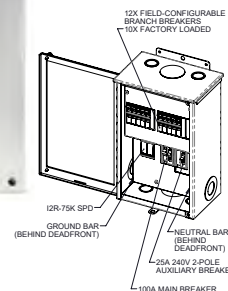

GROUND LEVEL

COMMSCOPE

AERIAL

COMMSCOPE
FOSC 450
FOSC 600

POWER DISTRIBUTION

PROVIDES PROTECTION & SECURITY FOR:

METER SOCKETS
MILBANK
EATON

RAYCAP
OVER-VOLTAGE PROTECTION
RSCAC 1333-P-240-XX
RSCAC 7239-P-240-XX
RSCAC 9556-P-240-XX