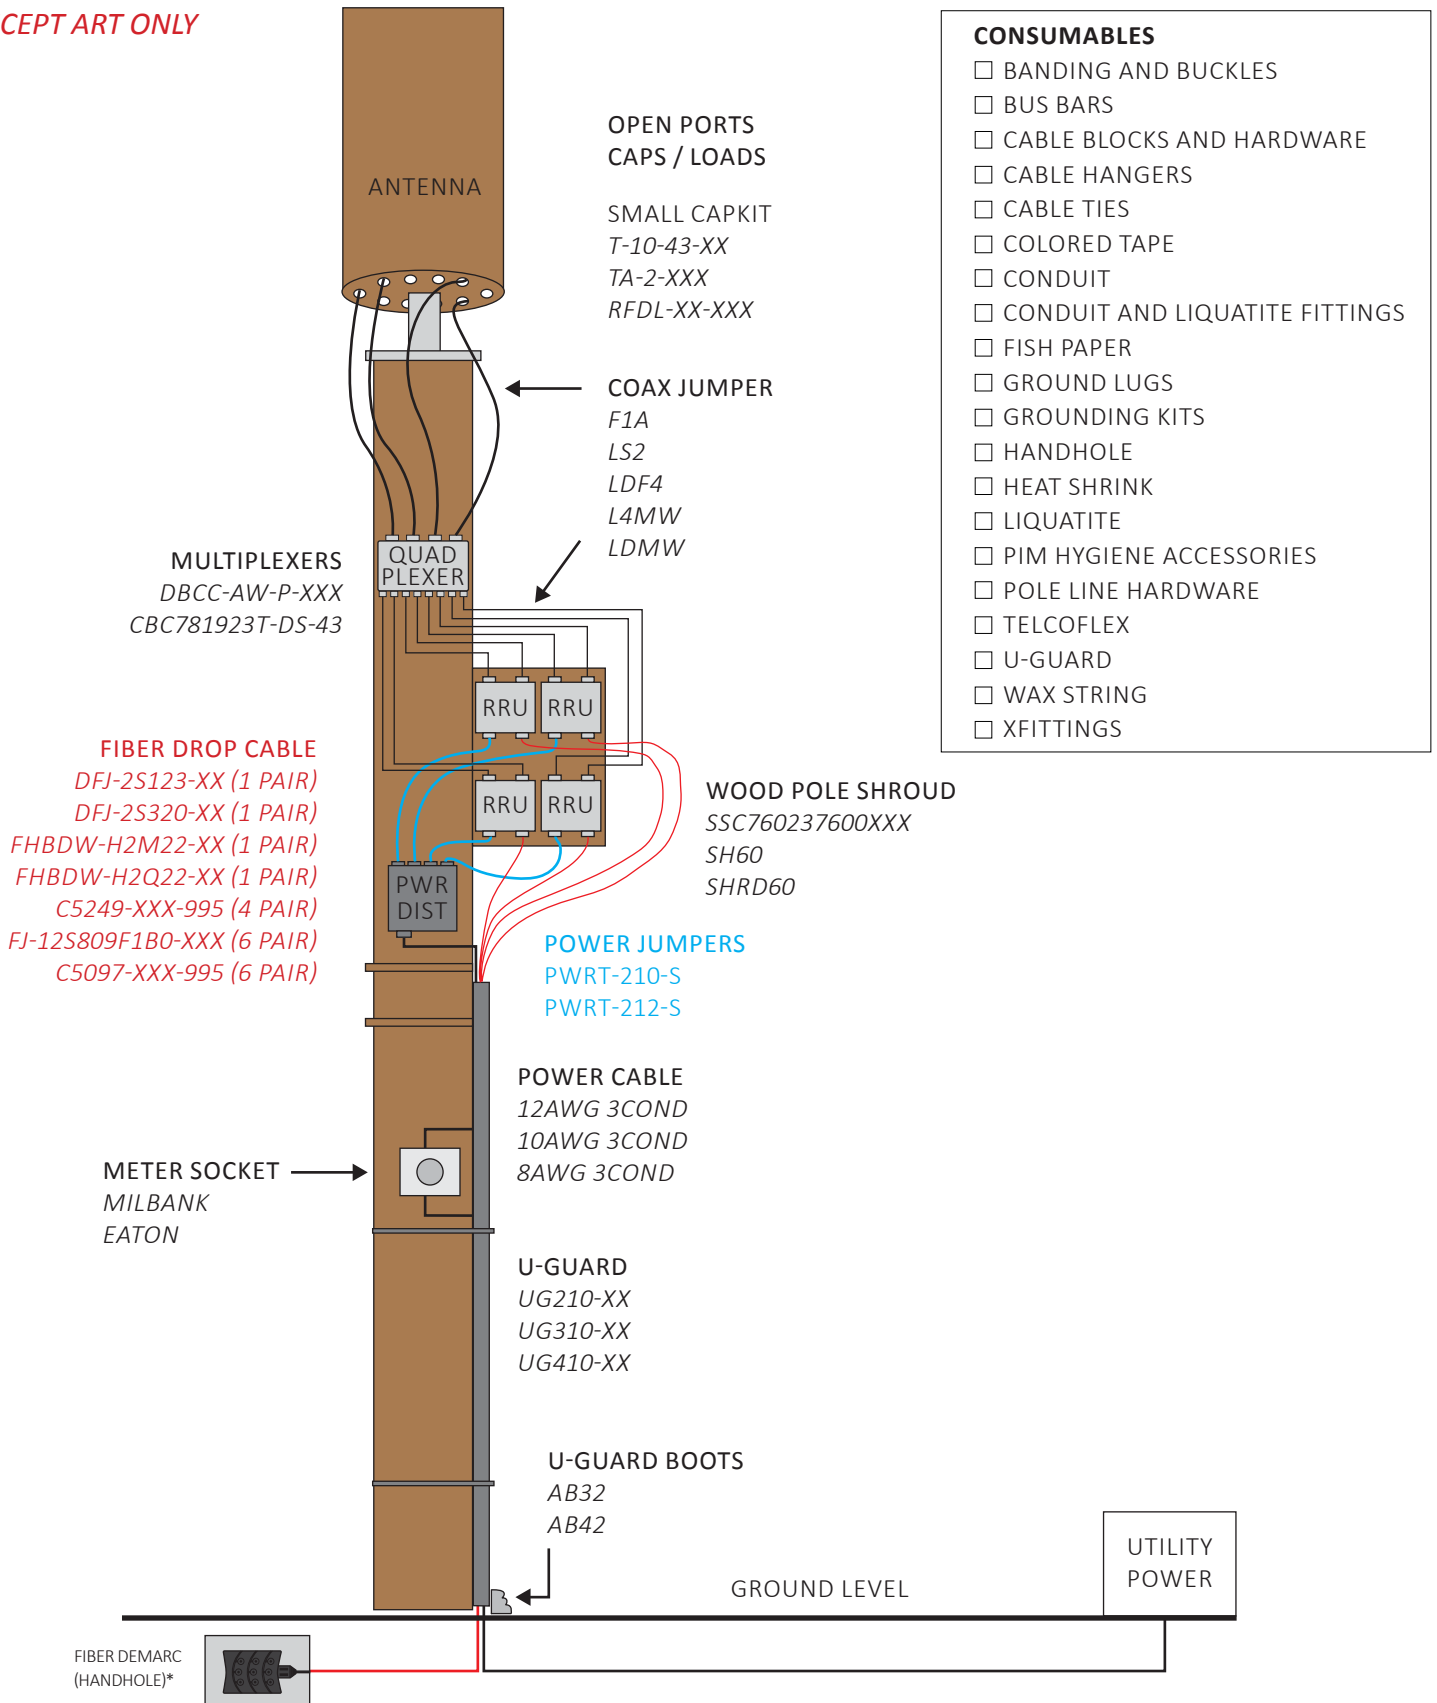

TALLEY®

You Connect the World. We Make it Easy.®

MKT-1143_20

SMALL CELL AND 5G

APPLICATION AND SOLUTIONS

CONCEPT ART ONLY

*HANDHOLE SIZES AND RATINGS VARY

CONCEPT ART ONLY

CONCEPT ART ONLY

CONSUMABLES

- BANDING AND BUCKLES
- BUS BARS
- CABLE BLOCKS AND HARDWARE
- CABLE HANGERS
- CABLE TIES
- COLORED TAPE
- CONDUIT
- CONDUIT AND LIQUATITE FITTINGS
- FISH PAPER
- GROUND LUGS
- GROUNDING KITS
- HANDHOLE
- HEAT SHRINK
- LIQUATITE
- PIM HYGIENE ACCESSORIES
- POLE LINE HARDWARE
- TELCOFLEX
- U-GUARD
- WAX STRING
- XFITTINGS

CONCEPT ART ONLY

*HANDHOLE SIZES AND RATINGS VARY

CONCEPT ART ONLY

*HANDHOLE SIZES AND RATINGS VARY

CLOSED

OPEN

PEDESTALS (SIT ADJACENT TO POLES)

REPLACES H-FRAMES

GROUND LEVEL

MILBANK
CHARLES INDUSTRIES

CONCEPT ART ONLY

HAND HOLES

GROUND LEVEL

HUBBELL-QUAZITE

FIBER DEMARCATION

HAND HOLE W/ MHT, FST