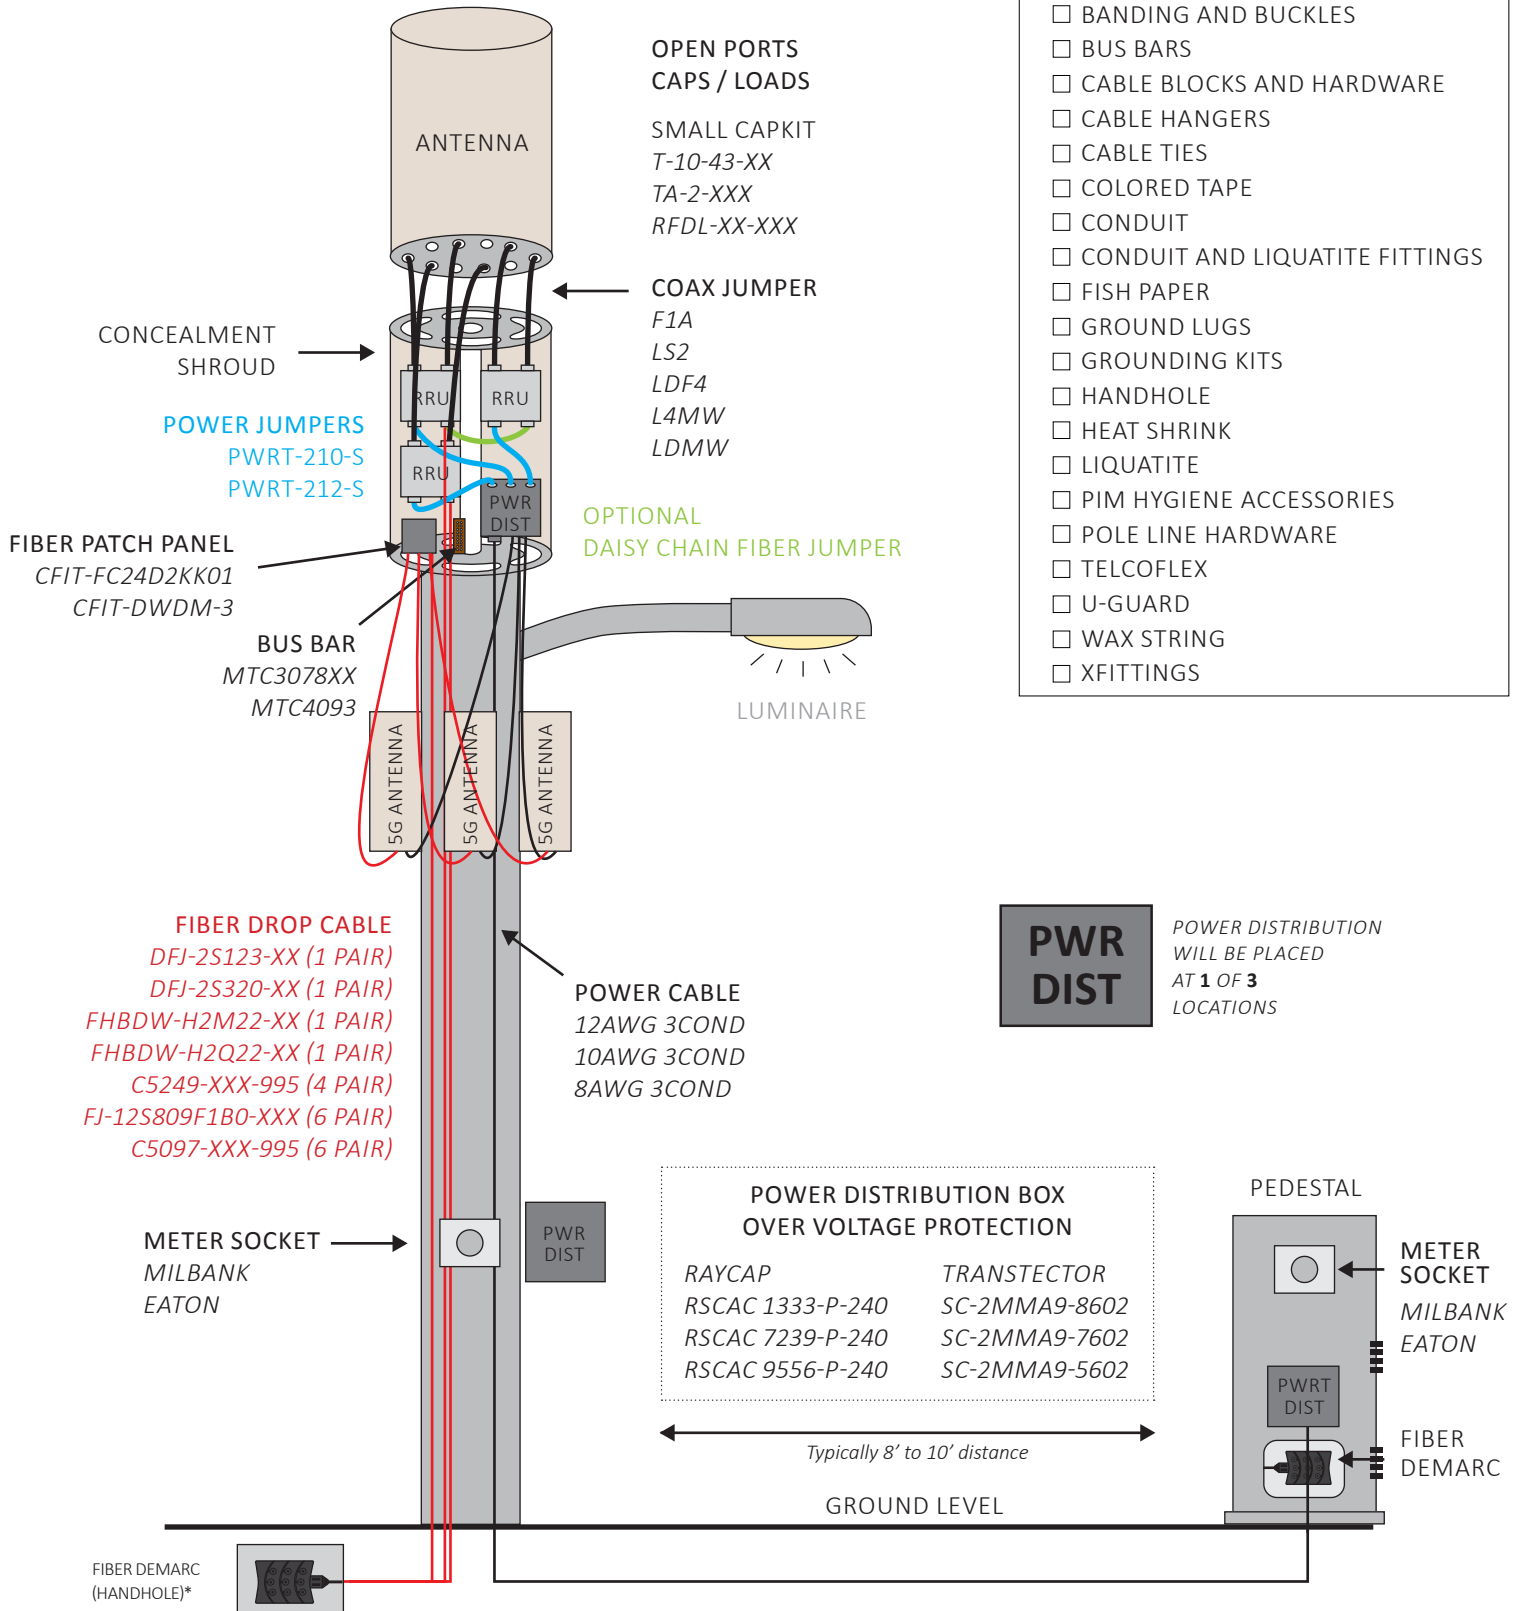

CONCEPT ART ONLY

CONSUMABLES

- BANDING AND BUCKLES
- BUS BARS
- CABLE BLOCKS AND HARDWARE
- CABLE HANGERS
- CABLE TIES
- COLORED TAPE
- CONDUIT
- CONDUIT AND LIQUATITE FITTINGS
- FISH PAPER
- GROUND LUGS
- GROUNDING KITS
- HANDHOLE
- HEAT SHRINK
- LIQUATITE
- PIM HYGIENE ACCESSORIES
- POLE LINE HARDWARE
- TELCOFLEX
- U-GUARD
- WAX STRING
- XFITTINGS

CONCEPT ART ONLY

*HANDHOLE SIZES AND RATINGS VARY

CONCEPT ART ONLY

*HANDHOLE SIZES AND RATINGS VARY

CLOSED

OPEN

PEDESTALS (SIT ADJACENT TO POLES)

REPLACES H-FRAMES

GROUND LEVEL

MILBANK
CHARLES INDUSTRIES

CONCEPT ART ONLY

HAND HOLES

GROUND LEVEL

HUBBELL-QUAZITE

FIBER DEMARCATION

HAND HOLE W/ MHT, FST

GROUND LEVEL

COMMSCOPE

AERIAL

COMMSCOPE
FOSC 450
FOSC 600

POWER DISTRIBUTION

PROVIDES PROTECTION & SECURITY FOR:

METER SOCKETS
MILBANK
EATON

RAYCAP
OVER-VOLTAGE PROTECTION
RSCAC 1333-P-240-XX
RSCAC 7239-P-240-XX
RSCAC 9556-P-240-XX