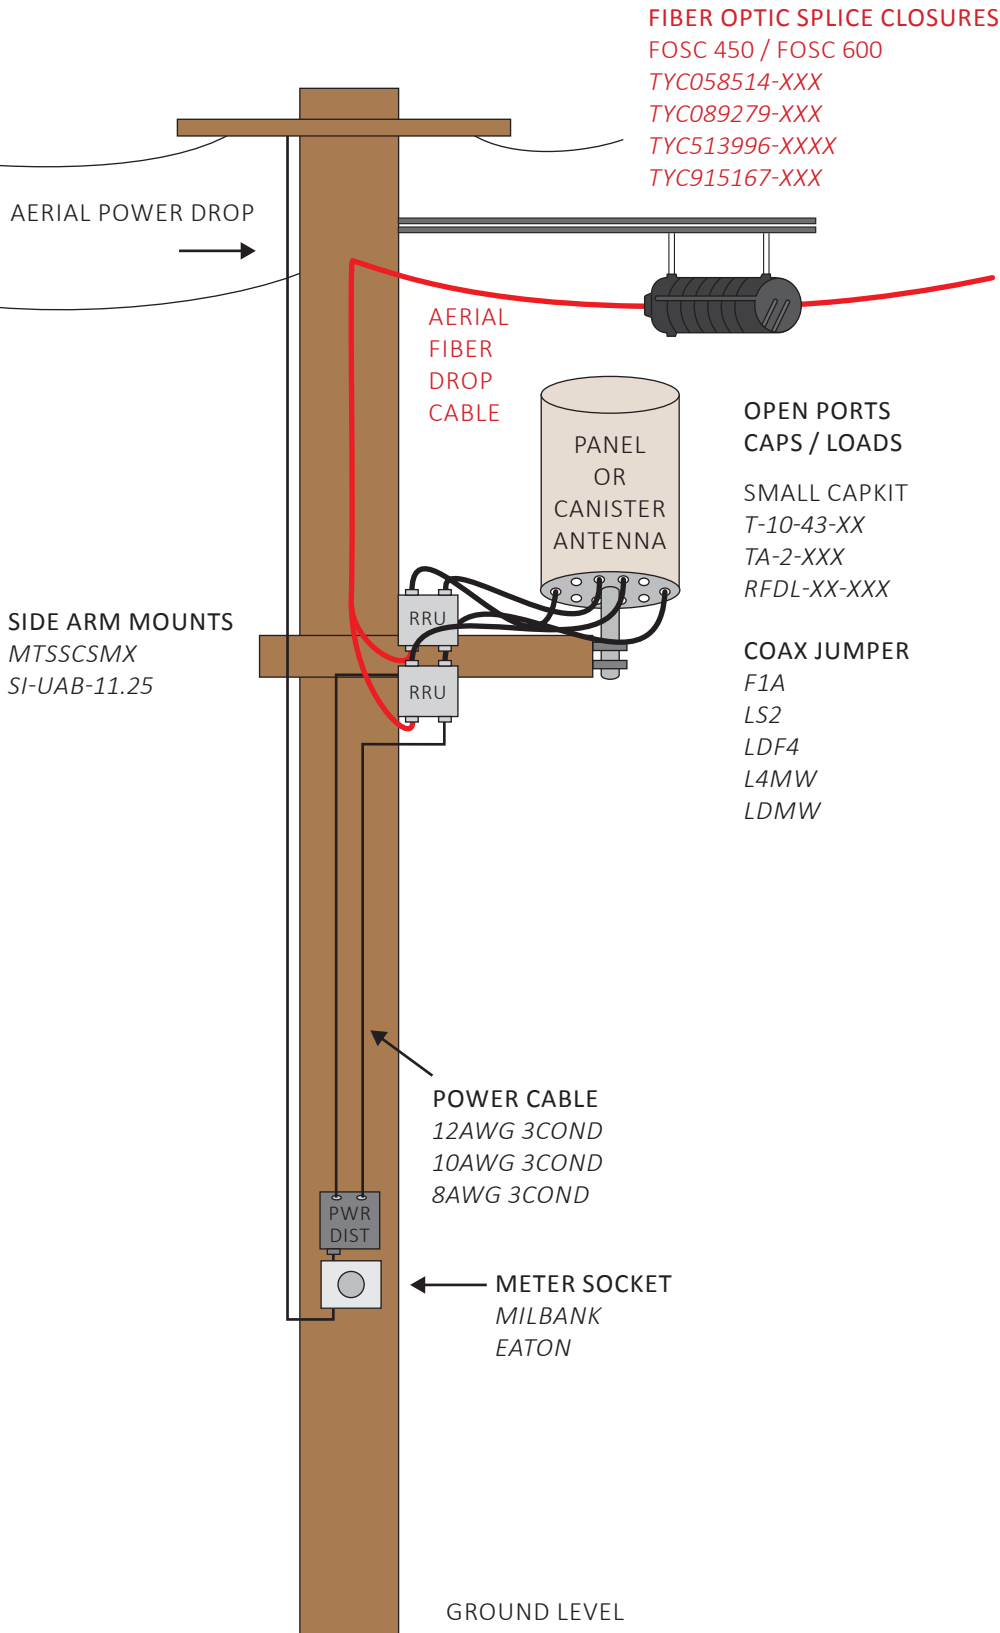

TALLEY®

You Connect the World. We Make it Easy.®

MKT-1143_20

SMALL CELL AND 5G

APPLICATION AND SOLUTIONS

CONCEPT ART ONLY

*HANDHOLE SIZES AND RATINGS VARY

CONCEPT ART ONLY

CONCEPT ART ONLY

CONSUMABLES

- BANDING AND BUCKLES
- BUS BARS
- CABLE BLOCKS AND HARDWARE
- CABLE HANGERS
- CABLE TIES
- COLORED TAPE
- CONDUIT
- CONDUIT AND LIQUATITE FITTINGS
- FISH PAPER
- GROUND LUGS
- GROUNDING KITS
- HANDHOLE
- HEAT SHRINK
- LIQUATITE
- PIM HYGIENE ACCESSORIES
- POLE LINE HARDWARE
- TELCOFLEX
- U-GUARD
- WAX STRING
- XFITTINGS

CONCEPT ART ONLY

*HANDHOLE SIZES AND RATINGS VARY

CONCEPT ART ONLY

*HANDHOLE SIZES AND RATINGS VARY

CLOSED

OPEN

PEDESTALS (SIT ADJACENT TO POLES)

REPLACES H-FRAMES

GROUND LEVEL

MILBANK
CHARLES INDUSTRIES

CONCEPT ART ONLY

HAND HOLES

GROUND LEVEL

HUBBELL-QUAZITE

FIBER DEMARCATION

HAND HOLE W/ MHT, FST