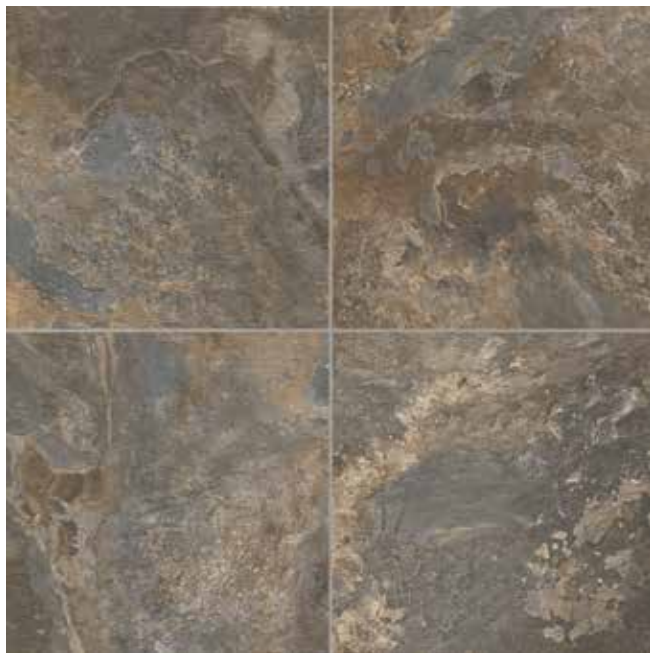

ALLEGHENY SLATE™

Italian Earth

B2 Smoke

Bronze Age

L12 Corn Silk

Copper Mountain

D4 Mushroom

AVAILABLE SIZES	16" x 16"	12" x 12"	12" x 24"	8" x 16"	8" x 8"
Italian Earth	D4330	D2330	D7330	D5330	D6330
Bronze Age	D4331	D2331	D7331	D5331	D6331
Copper Mountain	D4332	D2332	D7332	D5332	D6332