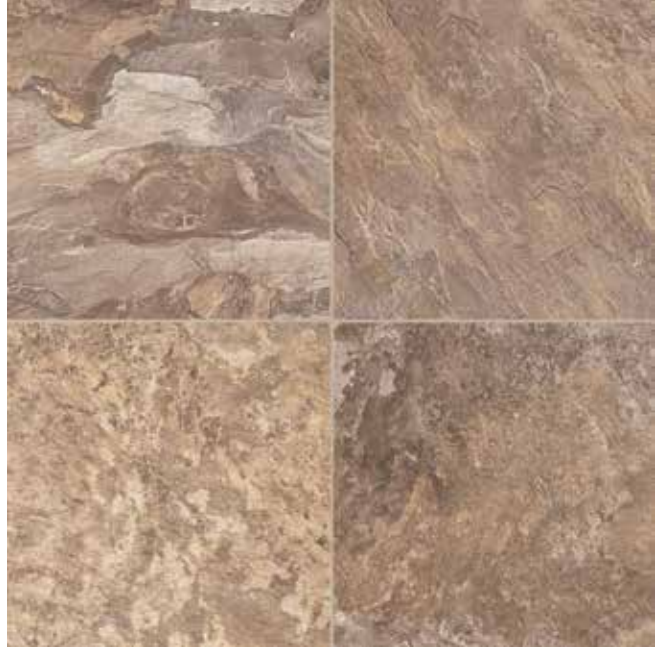

Sunrise

F6 Driftwood