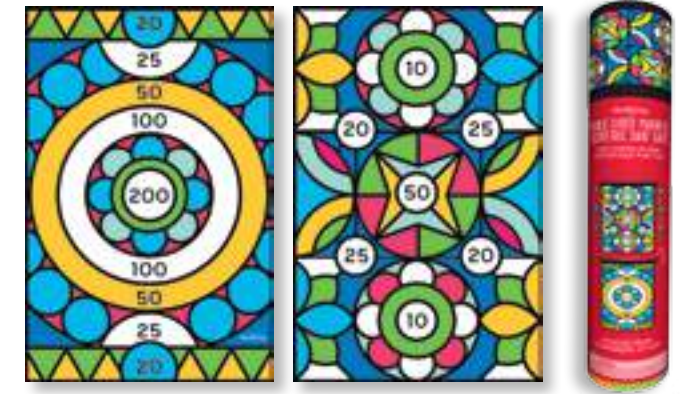

Geometric
CG732692GEO