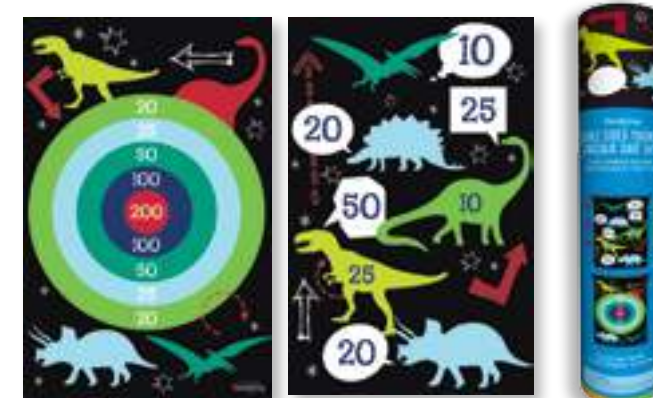

Dinosaur
CG732692DIN