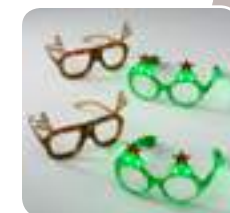

SET OF 4 LIGHT-UP HOLIDAY GLASSES

1. **Features:**   **Age** 3+   **06-00900**
2. ▷ Set of 4 lens-less costume LED light-up glasses include 2 reindeer and 2 Christmas tree glasses
   - ▷ Frames shine continuously or flash quickly with green and red lights
   - ▷ Includes 3 button cell batteries

Item # CG732200

WOODEN ADVENT CALENDARS

1. **Features:**
2. ▷ Each wooden calendar includes 24 wooden drawers
   - ▷ Enjoy years of holiday fun
   - ▷ **Tree** is 13"W x 2"D x 14¾"H
   - ▷ **House** is 10½"W x 8"D x 9½"H

Tree CGW866422
02-02300

Gingerbread House CG730067
02-02500

VELVET GIANT STOCKING & SANTA'S GIFT SACK

1. **Features:**   **06-00900**
2. ▷ Great way to give large gifts or fill it for travel
   - ▷ Each constructed of soft red velvet with fur trim
   - ▷ Add your own personalization
   - ▷ Santa's Gift Sack features red cinch cord and white pom-poms; 27"W x 31"H
   - ▷ Stocking is 36"H

Giant Stocking CGW728020

Santa's Gift Sack CG726648