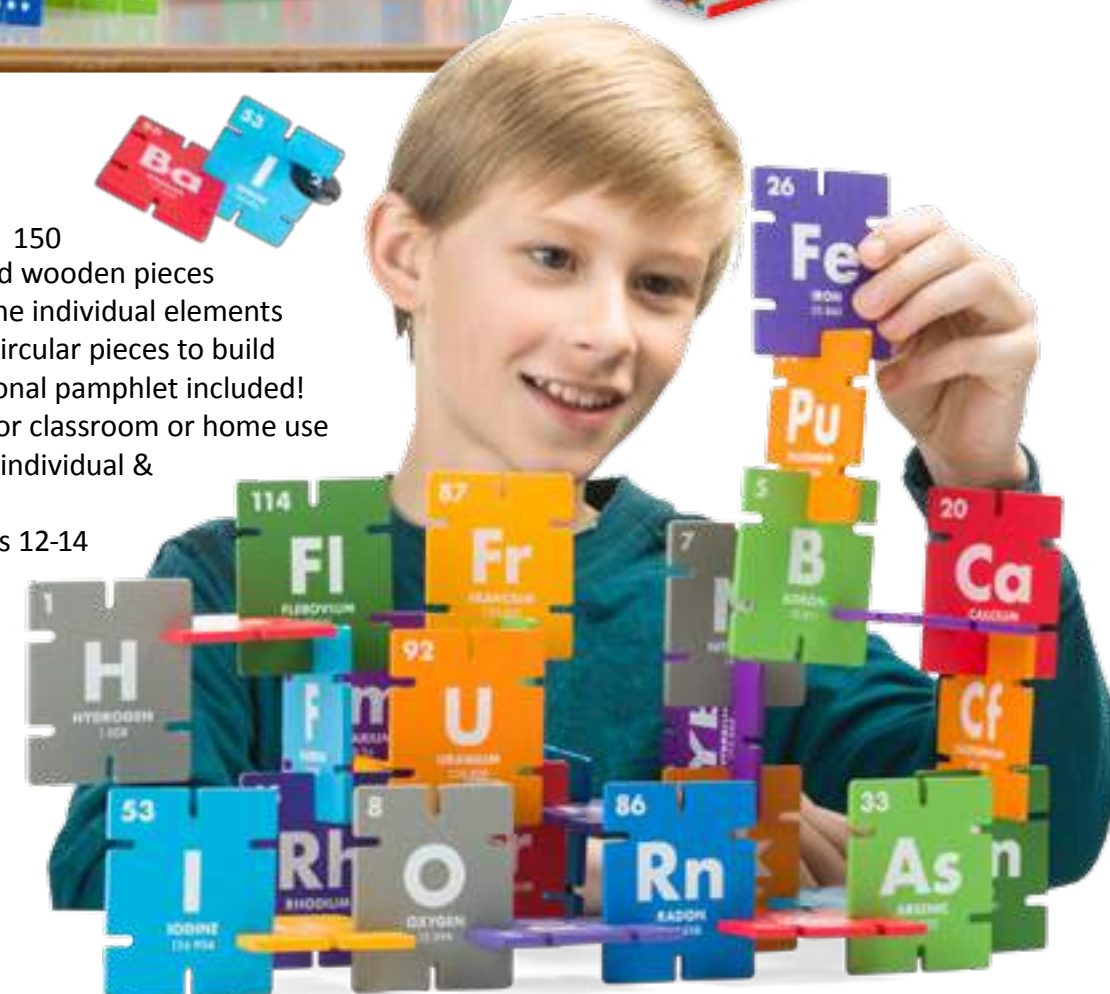

PERIODIC TABLE

Features: Piece Count 150

- Set includes 150 slotted wooden pieces
- 118 pieces represent the individual elements
- Use the 32 additional circular pieces to build compounds—informational pamphlet included!
- Durable set designed for classroom or home use
- Fun & educational; for individual & collaborative play
- Recommended for ages 12–14

Item # CG732562 ⓘ 02-02300