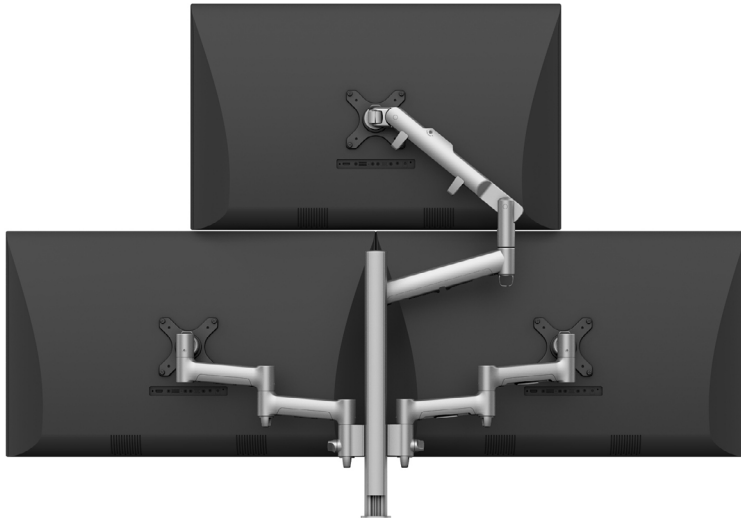

Triple monitor “stack” desk mount

[AWMS-3-D4651](#)

Consists of:

- 1 x AWM-AD   monitor arm
- 1 x AWM-LC   channel clamp
- 2 x AWM-A46   monitor arms
- 1 x AWM-P51   20” post

- Up to 32”
- Bottom arm: 26.5lb flat, 17.6lb curved
  Top arms: 20lb flat, 13.5lb curved*
- VESA 75 x 75, 100 x 100

Triple monitor desk mount

[AWMS-3-13714](#)

Consists of:

- 1 x AWM-A13   monitor arm
- 2 x AWM-A71   monitor arms
- 1 x AWM-P40   15.7” post

- Up to 24”
- Side arms: 20lb flat, 17.6lb curved*
  Center arm: 26.5lb flat, 17.6lb curved
- VESA 75 x 75, 100 x 100

How to order:

Pick your solution

add mounting option

specify color

i.e. AWMS-3-13714-H-B
(Triple monitor desk mount
with heavy-duty clamp in black)

Ordering code	Desk mounting options	Color	MSRP
AWMS-3-D4651	-H (Heavy-duty F-clamp)	-S (silver) -B (black) -W (white)	$490
	-G (Grommet clamp)		$483
AWMS-3-13714	-F (F-clamp)	-S (silver) -B (black) -W (white)	$409
	-C (C-clamp)		$422
	-B (Bolt through)		$392
	-G (Grommet clamp)		$415
	-H (Heavy-duty F-clamp)		$422

* Maximum weight is per display.