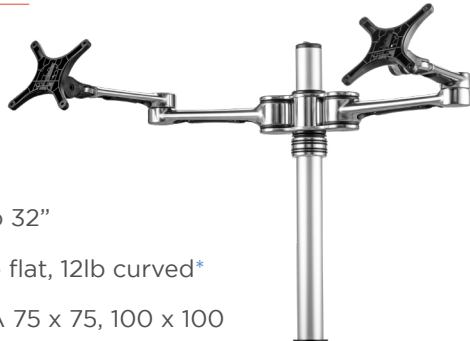

Dual monitor desk mount
AF-AT-D

- Up to 32"
- 17.6lb flat, 12lb curved*
- VESA 75 x 75, 100 x 100