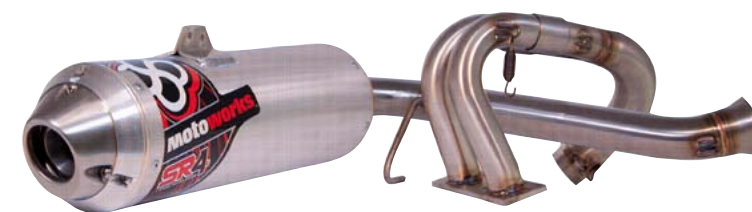

SR4 ATV - CONTINUED

MAKE	MODEL	YEAR	HOUSING	EXHAUST	PART #	MSRP
SUZUKI	LTZ 400	2003-12	ALUMINUM	FULL SYSTEM	50-2003	$399.95
SUZUKI	LTZ 400	2003-12	CARBON	FULL SYSTEM	51-2003	$539.95
SUZUKI	LTZ 400	2003-12	ALUMINUM	SLIP-ON	60-2003	$209.95
SUZUKI	LTZ 400	2003-12	CARBON	SLIP-ON	61-2003	$339.95
YAMAHA	RAPTOR 250	2009-12	ALUMINUM	FULL SYSTEM	50-4006	$399.95
YAMAHA	RAPTOR 250	2009-12	ALUMINUM	SLIP-ON	60-4006	$209.95
YAMAHA	RAPTOR 660	2001-05	ALUMINUM	SLIP-ON	60-4000	$209.95
YAMAHA	RAPTOR 700	2006-12	ALUMINUM	FULL SYSTEM	50-4001	$449.95
YAMAHA	RAPTOR 700	2006-12	ALUMINUM	SLIP-ON	60-4001	$209.95
YAMAHA	RAPTOR 700	2006-12	CARBON	FULL SYSTEM	51-4001	$589.95
YAMAHA	RAPTOR 700	2006-12	CARBON	SLIP-ON	61-4001	$339.95
YAMAHA	YFZ 450	2004-09,12	ALUMINUM	FULL SYSTEM	50-4003	$399.95
YAMAHA	YFZ 450	2004-09,12	ALUMINUM	SLIP-ON	60-4003	$209.95
YAMAHA	YFZ 450	2004-09,12	CARBON	FULL SYSTEM	51-4003	$539.95
YAMAHA	YFZ 450	2004-09,12	CARBON	SLIP-ON	61-4003	$339.95
YAMAHA	YFZ 450 R/X	2009-12	ALUMINUM	FULL SYSTEM	50-4007	$399.95
YAMAHA	YFZ 450 R/X	2009-12	ALUMINUM	SLIP-ON	60-4007	$209.95
YAMAHA	YFZ 450 R/X	2009-12	CARBON	FULL SYSTEM	51-4007	$539.95
YAMAHA	YFZ450 R/X	2009-12	CARBON	SLIP-ON	61-4007	$339.95