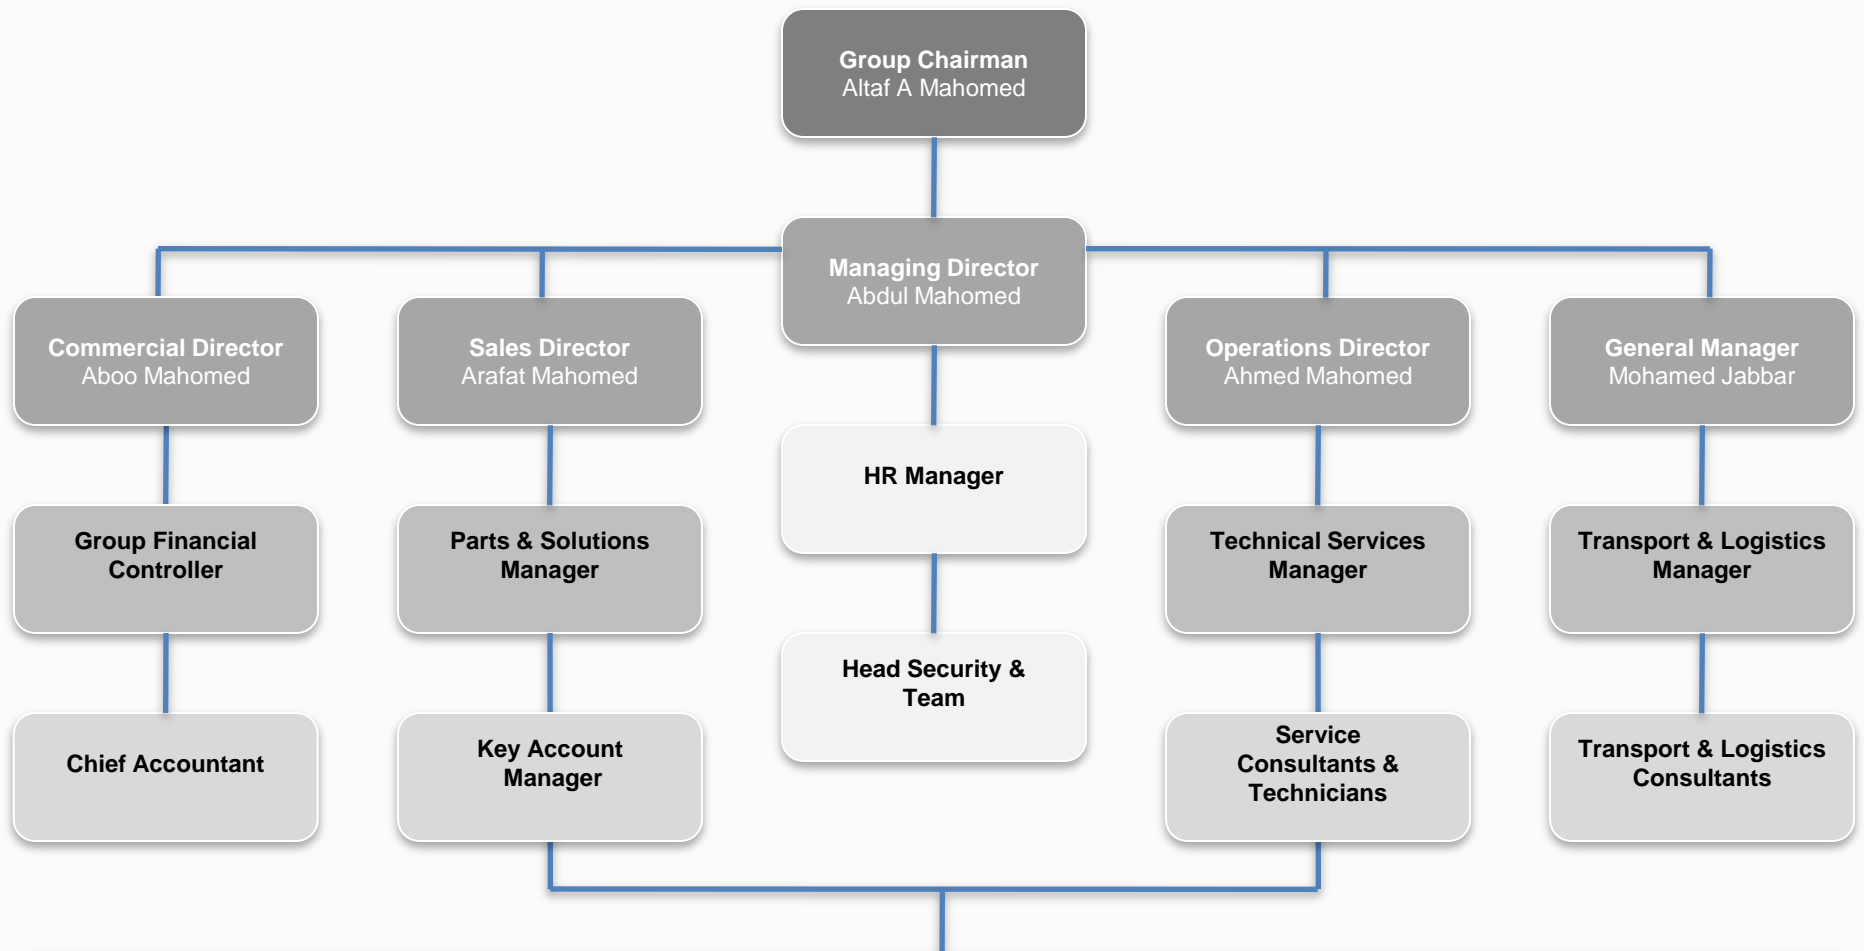

Royal Motors is carefully structured to ensure each aspect of the business is dealing with the relevant responsibilities. Every sector is represented to ensure the client is able to access the product/service or solutions required.