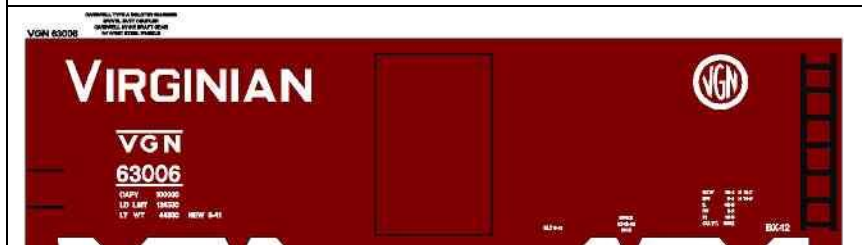

B-UP-3 Box car red car w/white & yellow lettering. Price Code C

B-UP-4 Box car red car w/white lettering, blk. & white herald. Price Code C

BOX CAR GRAPHICS SETS - MIRACLE GRAPHICS & RR PRODUCTS

B-UP-5 Yellow car w/blk lettering, multi herald. Price Code D