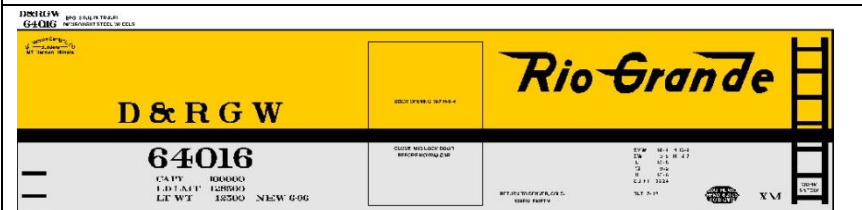

B-RFP-1 Box car red car w/white lettering & herald.
Price Code C