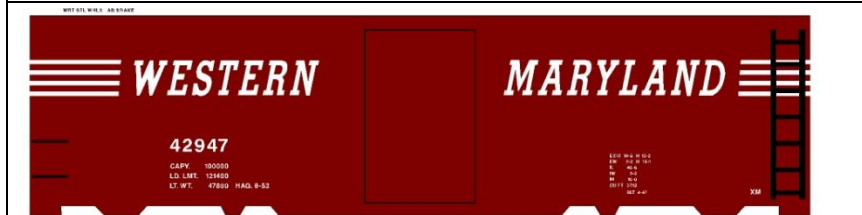

B-VGN-1 – Box car red car w/white letters, blk & white Herald. Price Code C