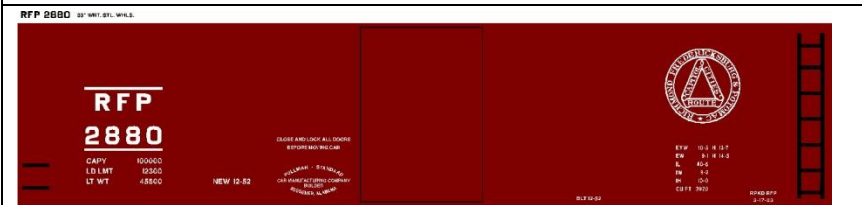

BOX CAR GRAPHICS SETS - MIRACLE GRAPHICS & RR PRODUCTS