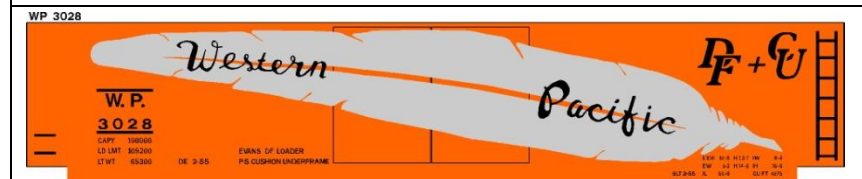

BOX CAR GRAPHICS SETS - MIRACLE GRAPHICS & RR PRODUCTS

1" SCALE		1.5" SCALE		2.5" SCALE	
Price Code A	$45	Price Code A	$50	Price Code A	$60
Price Code B	$55	Price Code B	$60	Price Code B	$70
Price Code C	$65	Price Code C	$70	Price Code C	$80
Price Code D	$75	Price Code D	$80	Price Code D	$90
Price Code E	$85	Price Code E	$90	Price Code E	$100