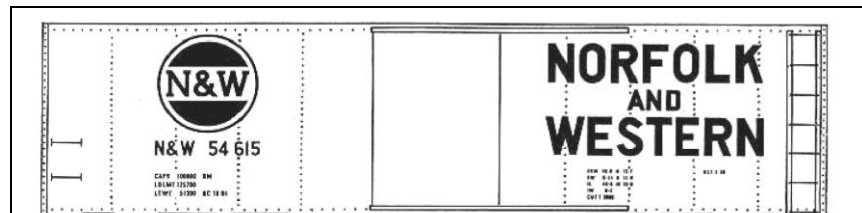

B-NYC-2 Green car w/white lettering, red, blk, & red herald.
Price Code C