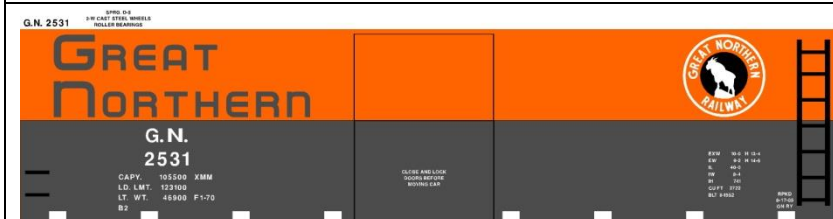

B-SLSF-2 Box car red car w/white lettering, blk, white herald. Price Code C

B-GBW-1 Green car w/yellow lettering, multi herald.
Price Code C

B-GHR-1 Box car red car w/multi lettering, herald.
Price Code C

BOX CAR GRAPHICS SETS - MIRACLE GRAPHICS & RR PRODUCTS

B-GN-1 Red car w/white lettering, blk & white herald.
Price Code C

B-GN-5 Green car w/white lettering, red, blk & white herald.
Price Code C

B-GN-2 Red car w/white lettering, blk & white herald.
Price Code C

B-GN-6 Blue car w/white lettering, white herald.
Price Code C

B-GN-3 Orange & gray car w/white & gray lettering. White, blk herald. Price Code C

B-CG-1 Box car red car w/white lettering, red, blk & white herald. Price Code C