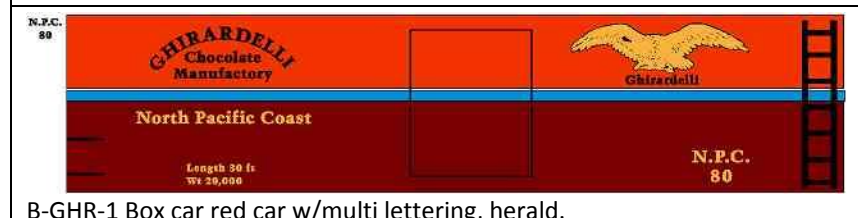

B-CR-1 Box car red car w/white lettering & herald.
Price Code C

B-DH-1 Box car red car w/yellow lettering & herald.
Price Code C

BOX CAR GRAPHICS SETS - MIRACLE GRAPHICS & RR PRODUCTS

B-DH-2 Yellow car w/blue lettering & herald.
Price Code C

B-FCC-1 Box car red car w/white lettering & gold herald.
Price Code C

B-FEC-1 Box car red car w/white lettering & herald.
Price Code C

B-FEC-2 Box car red car w/white lettering & herald.
Price Code C

B-SLSF-1 Box car red car w/white lettering, blk, white herald. Price Code C

B-SLSF-2 Box car red car w/white lettering, blk, white herald. Price Code C

B-GBW-1 Green car w/yellow lettering, multi herald.
Price Code C

B-GHR-1 Box car red car w/multi lettering, herald.
Price Code C