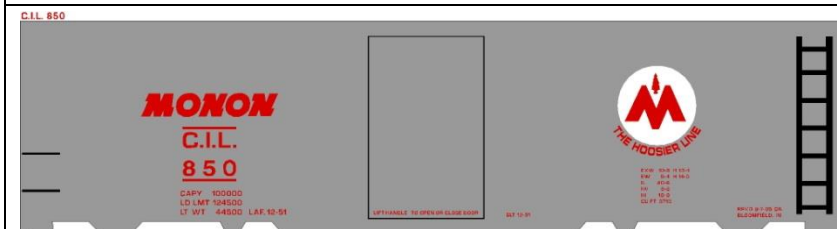

B-ATSF- 1 Box car red car w/white letters, & white Herald. Price Code C

B-ACY-1 Light yellow car w/ red letters. Price Code C

B-ATSF-2 LEFT SIDE: Your choice of slogans. Box car red car w/white letters, blk & white Herald. Price Code C

B-LA-1 Box car red car w/white lettering & herald.
Price Code C

B-MILW-1 Box car red car w/white lettering & herald.
Price Code C

B-LAK-1 Box car red car w/white lettering & herald.
Price Code C

B-MP-2 Blue & gray car w/blk lettering, white & red herald.
Price Code C

B-LV-1 Green car w/white lettering, blk & white herald.
Price Code C

B-MP-1 Box car red car w/white lettering & herald.
Price Code C

BOX CAR GRAPHICS SETS - MIRACLE GRAPHICS & RR PRODUCTS

B-MSTL-2 Red car w/white lettering & herald.
Price Code C

B-MON-1 Gray red car w/red lettering, white & red herald.
Price Code C

B-MRL-1 Blue car w/ white lettering, red & white herald.
Price Code C

B-NH-1 Box car red car w/white lettering & herald.
Price Code C