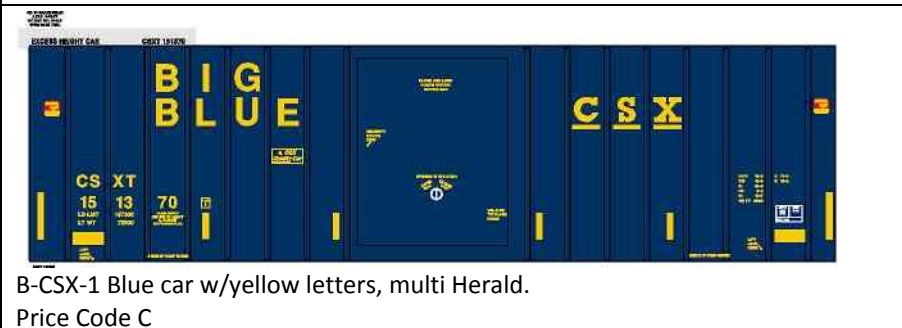

INSULATED CAR

CPY 126500
 LD.LMT 18600
 L.F. WT. 47400
 NEW 8-03

B-CO-2 Blue car w/ yellow lettering & herald. Price Code C

BOX CAR GRAPHICS SETS - MIRACLE GRAPHICS & RR PRODUCTS

B-CON-1 Blue car w/white letters, multi Herald.
Price Code C

B-CRR-1 Box car red car w/white lettering.
Price Code B

B-CSTPMO-1 BIK car w/YELLOW letters, Herald.
Price Code C

B-CNW-1 Box car red car w/blk lettering, red, blk, & white herald. Price Code C

B-CSX-1 Blue car w/yellow letters, multi Herald.
Price Code C