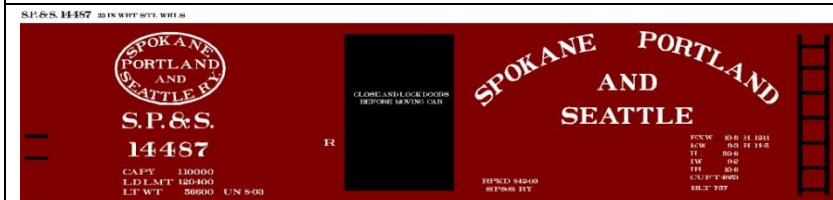

B-SPS-1 Box car red car w/white lettering & herald.
Price Code C