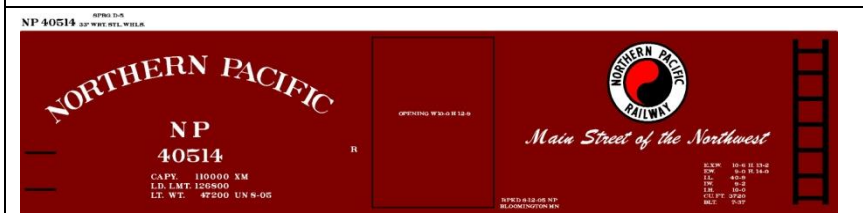

B-NH-2 Orange car w/white lettering, blk. & white herald.
Price Code C

B-NH-3 Box car red & white car w/white lettering, blk. & red herald. Price Code C

B-NYC-1 Box car red car w/white lettering, multi herald.
Price Code C

B-NYC-2 Green car w/white lettering, red, blk, & red herald.
Price Code C

BOX CAR GRAPHICS SETS - MIRACLE GRAPHICS & RR PRODUCTS

B-NYC-3 Red & gray car w/white lettering & herald.
Price Code C

B-NKP-1 Box car red car w/white lettering & herald.
Price Code C