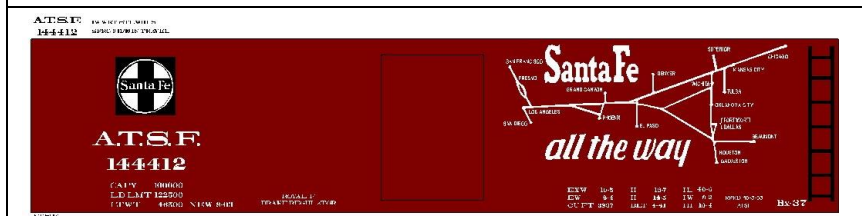

BOX CAR GRAPHICS SETS - MIRACLE GRAPHICS & RR PRODUCTS

B-AA-1 Red car w/blk letters, white, blk, red herald, white & blk striping. Price Code C

B-ALA- 1 Blue car w/yellow lettering. Price Code C

B-ACL-1 Box car red car w/white letters, blk, red & white Herald. Price Code C

B-ATSF- 1 Box car red car w/white letters, & white Herald. Price Code C

B-ACY-1 Light yellow car w/ red letters. Price Code C

B-ATSF-2 LEFT SIDE: Your choice of slogans. Box car red car w/white letters, blk & white Herald. Price Code C

B-ADN- 1 Green car w/white letters, multi Herald. Price Code C

B-ATSF-3 LEFT SIDE: The Route of the Super Chief. Box car red car w/white letters, blk & white Herald. Yellow DF. Price Code C

BOX CAR GRAPHICS SETS - MIRACLE GRAPHICS & RR PRODUCTS

B-ATSF-10 Red car w/white letters, multi Herald.
 Price Code C

B-BAR-1 Red, white, blue car w/blue & white letters.
 Price Code C

B-BM-1 Box car red car w/white lettering & herald.
 Price Code B

B-BM-2 Blue car red car w/white lettering & herald.
 Price Code C