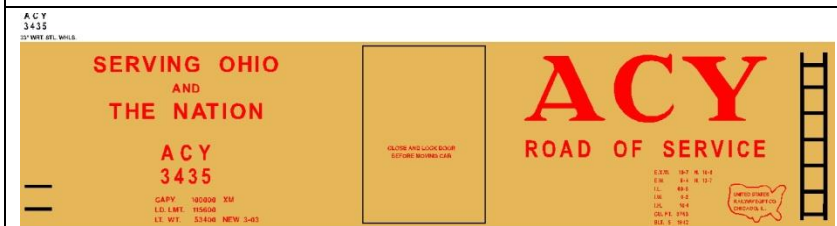

BOX CAR GRAPHICS SETS - MIRACLE GRAPHICS & RR PRODUCTS

B-AA-1 Red car w/blk letters, white, blk, red herald, white & blk striping. Price Code C

B-ALA- 1 Blue car w/yellow lettering. Price Code C

B-ACL-1 Box car red car w/white letters, blk, red & white Herald. Price Code C

B-ATSF- 1 Box car red car w/white letters, & white Herald. Price Code C

B-ACY-1 Light yellow car w/ red letters. Price Code C

B-ATSF-2 LEFT SIDE: Your choice of slogans. Box car red car w/white letters, blk & white Herald. Price Code C

B-ATSF-10 Red car w/white letters, multi Herald.
 Price Code C

B-BAR-1 Red, white, blue car w/blue & white letters.
 Price Code C

B-BM-1 Box car red car w/white lettering & herald.
 Price Code B

B-BM-2 Blue car red car w/white lettering & herald.
 Price Code C