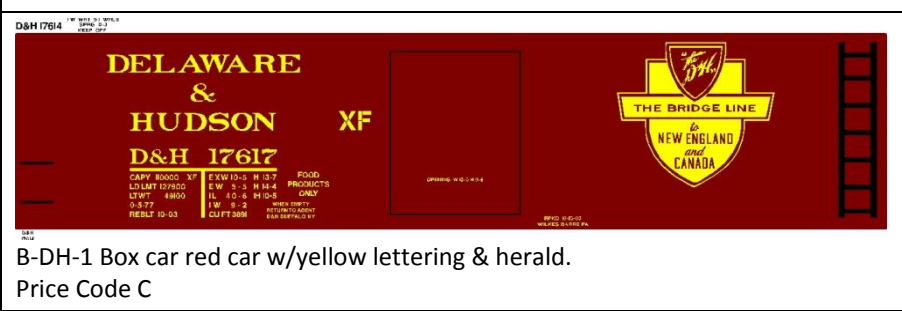

B-CRR-1 Box car red car w/white lettering.
Price Code B

B-CSTPMO-1 BIK car w/YELLOW letters, Herald.
Price Code C

B-CNW-1 Box car red car w/blk lettering, red, blk, & white herald. Price Code C

B-CSX-1 Blue car w/yellow letters, multi Herald.
Price Code C

B-CR-1 Box car red car w/white lettering & herald.
Price Code C

B-DH-1 Box car red car w/yellow lettering & herald.
Price Code C

BOX CAR GRAPHICS SETS - MIRACLE GRAPHICS & RR PRODUCTS

B-DH-2 Yellow car w/blue lettering & herald.
Price Code C