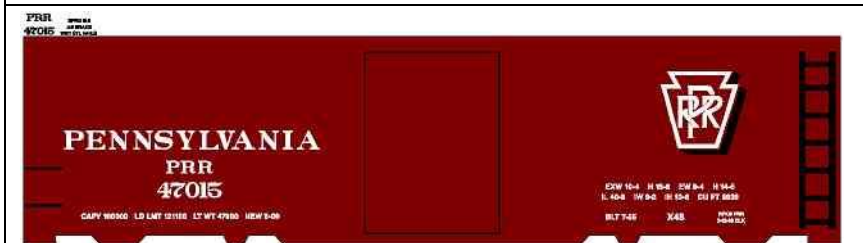

B-NP-2 Box car red car w/white lettering, red, blk. & white herald. Price Code C

B-NWP-1 Red car w/white lettering & herald.
Price Code C

B-NW-1 Box car red car w/white lettering & herald.
Price Code C

B-NW-2 Box car red car w/white lettering & herald.
Price Code C

B-NCSTL-2 Box car red car w/white lettering.
Price Code C

B-OCE-1 Blue car w/white lettering & herald.
Price Code C

BOX CAR GRAPHICS SETS - MIRACLE GRAPHICS & RR PRODUCTS

B-PL-1 Green red car w/white lettering, multi herald.
Price Code C