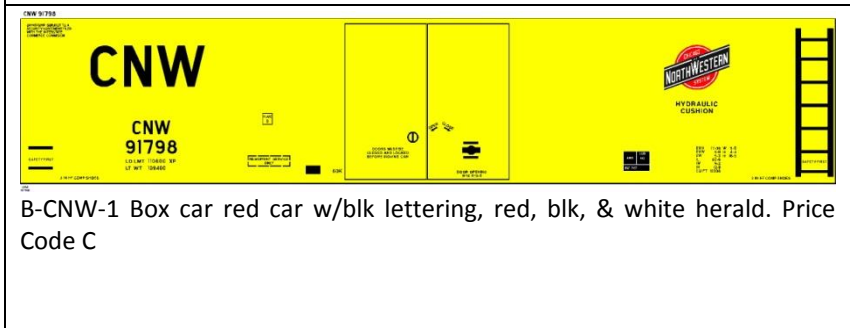

B-ATSF-10 Red car w/white letters, multi Herald.
 Price Code C

B-BAR-1 Red, white, blue car w/blue & white letters.
 Price Code C

B-BM-1 Box car red car w/white lettering & herald.
 Price Code B

B-BM-2 Blue car red car w/white lettering & herald.
 Price Code C

INSULATED CAR

CPY 126500
 LD.LMT 18600
 L.F. WT. 47400
 NEW 8-03

B-CO-2 Blue car w/ yellow lettering & herald. Price Code C

BOX CAR GRAPHICS SETS - MIRACLE GRAPHICS & RR PRODUCTS

B-CON-1 Blue car w/white letters, multi Herald.
Price Code C

B-CRR-1 Box car red car w/white lettering.
Price Code B

B-CSTPMO-1 BIK car w/YELLOW letters, Herald.
Price Code C

B-CNW-1 Box car red car w/blk lettering, red, blk, & white herald. Price Code C

B-CSX-1 Blue car w/yellow letters, multi Herald.
Price Code C