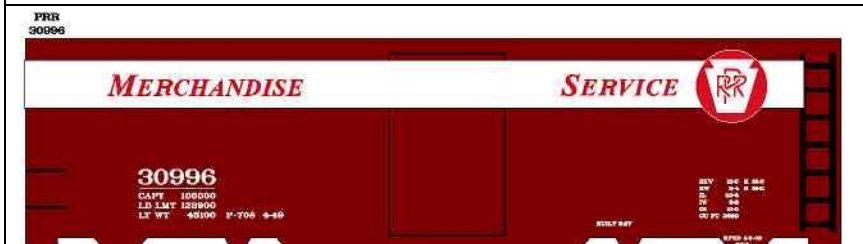

B-PRR-1 Box car red car w/white lettering & herald.
Price Code C