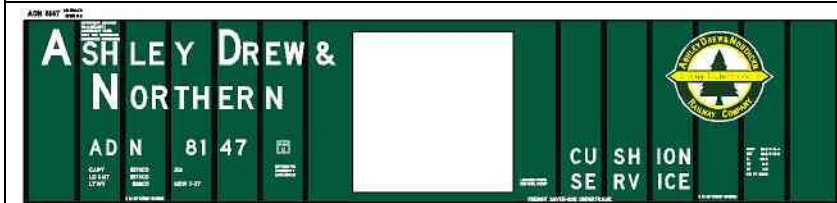

BOX CAR GRAPHICS SETS - MIRACLE GRAPHICS & RR PRODUCTS

B-AA-1 Red car w/blk letters, white, blk, red herald, white & blk striping. Price Code C

B-ALA- 1 Blue car w/yellow lettering. Price Code C

B-ACL-1 Box car red car w/white letters, blk, red & white Herald. Price Code C

B-ATSF- 1 Box car red car w/white letters, & white Herald. Price Code C

B-ACY-1 Light yellow car w/ red letters. Price Code C

B-ATSF-2 LEFT SIDE: Your choice of slogans. Box car red car w/white letters, blk & white Herald. Price Code C