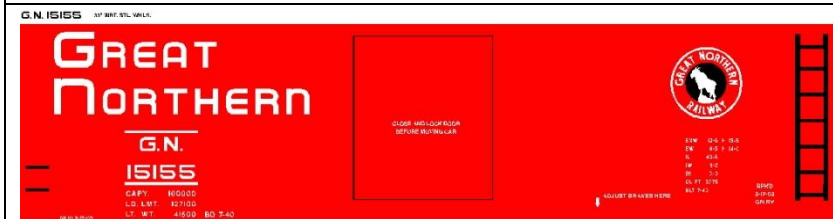

BOX CAR GRAPHICS SETS - MIRACLE GRAPHICS & RR PRODUCTS