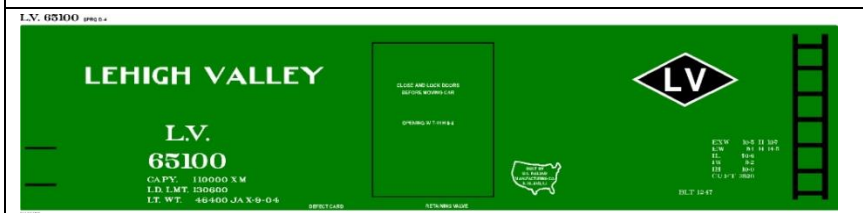

B-LA-1 Box car red car w/white lettering & herald.
Price Code C

B-MILW-1 Box car red car w/white lettering & herald.
Price Code C

B-LAK-1 Box car red car w/white lettering & herald.
Price Code C

B-MP-2 Blue & gray car w/blk lettering, white & red herald.
Price Code C