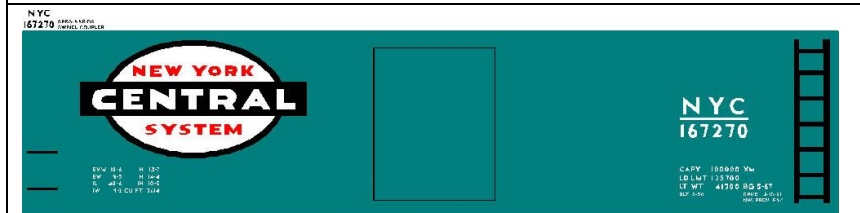

B-MON-1 Gray red car w/red lettering, white & red herald.
Price Code C

B-MRL-1 Blue car w/ white lettering, red & white herald.
Price Code C

B-NH-1 Box car red car w/white lettering & herald.
Price Code C

B-NH-2 Orange car w/white lettering, blk. & white herald.
Price Code C

B-NH-3 Box car red & white car w/white lettering, blk. & red herald. Price Code C

B-NYC-1 Box car red car w/white lettering, multi herald.
Price Code C