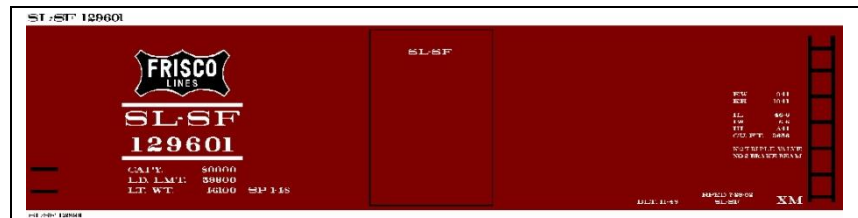

B-CRR-1 Box car red car w/white lettering.
Price Code B

B-CSTPMO-1 BIK car w/YELLOW letters, Herald.
Price Code C

B-CNW-1 Box car red car w/blk lettering, red, blk, & white herald. Price Code C

B-CSX-1 Blue car w/yellow letters, multi Herald.
Price Code C

B-CR-1 Box car red car w/white lettering & herald.
Price Code C

B-DH-1 Box car red car w/yellow lettering & herald.
Price Code C

BOX CAR GRAPHICS SETS - MIRACLE GRAPHICS & RR PRODUCTS

B-DH-2 Yellow car w/blue lettering & herald.
Price Code C

B-FCC-1 Box car red car w/white lettering & gold herald.
Price Code C

B-FEC-1 Box car red car w/white lettering & herald.
Price Code C

B-FEC-2 Box car red car w/white lettering & herald.
Price Code C

B-SLSF-1 Box car red car w/white lettering, blk, white herald. Price Code C