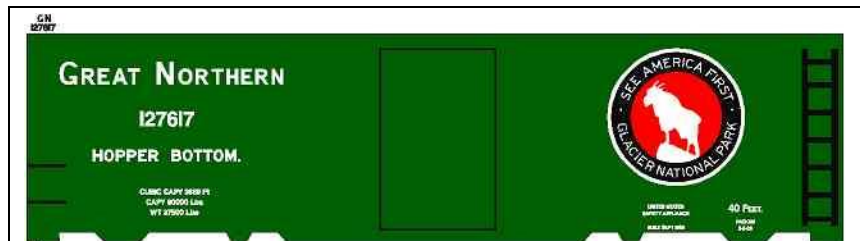

B-GHR-1 Box car red car w/multi lettering, herald.
Price Code C