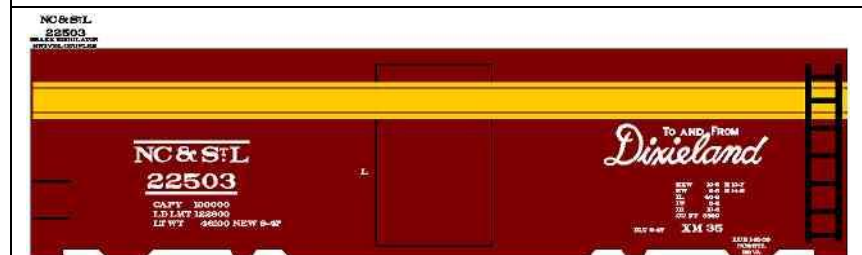

B-NYC-2 Green car w/white lettering, red, blk, & red herald.
Price Code C

BOX CAR GRAPHICS SETS - MIRACLE GRAPHICS & RR PRODUCTS

B-NYC-3 Red & gray car w/white lettering & herald.
Price Code C

B-NKP-1 Box car red car w/white lettering & herald.
Price Code C

B-NP-2 Box car red car w/white lettering, red, blk. & white herald. Price Code C

B-NWP-1 Red car w/white lettering & herald.
Price Code C

B-NW-1 Box car red car w/white lettering & herald.
Price Code C

B-NW-2 Box car red car w/white lettering & herald.
Price Code C