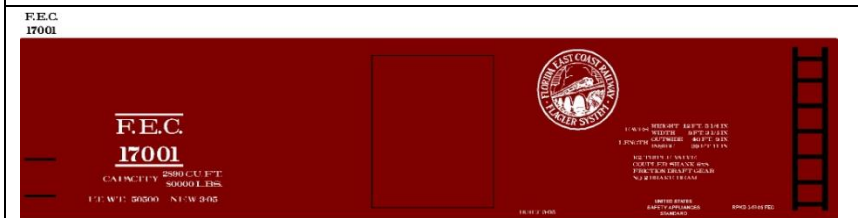

B-CR-1 Box car red car w/white lettering & herald.
Price Code C

B-DH-1 Box car red car w/yellow lettering & herald.
Price Code C

BOX CAR GRAPHICS SETS - MIRACLE GRAPHICS & RR PRODUCTS

B-DH-2 Yellow car w/blue lettering & herald.
Price Code C

B-FCC-1 Box car red car w/white lettering & gold herald.
Price Code C

B-FEC-1 Box car red car w/white lettering & herald.
Price Code C

B-FEC-2 Box car red car w/white lettering & herald.
Price Code C

B-SLSF-1 Box car red car w/white lettering, blk, white herald. Price Code C