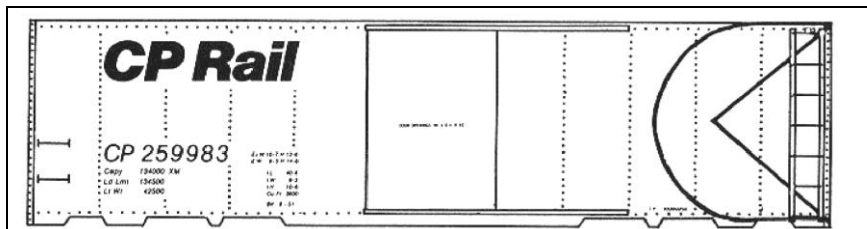

B-BO-2 Royal Blue car w/orange stripe (not included), white & blue lettering.
Price Code C

B-CPR-1 Box car red car w/white lettering, blk & white herald. Price Code C

CP 218117 EXCESS HEIGHT CAR

CANADIAN PACIFIC RAILWAY

CP 218117

INSULATED CAR

CPY 126500
LD.LMT 18600
L.F. WT. 47400
NEW 8-03

B-CPR-2 Box car red car w/white lettering, blk & white herald. Price Code C

C&O 5364 WGT. STL. 3445 L

CHESAPEAKE & OHIO
C&O
5364

INSULATED CAR

CPY 126500
LD.LMT 18600
L.F. WT. 47400
NEW 8-03

B-CO-1 Box car red car w/white lettering & herald. Price Code C

Chessie System C&O 24772

Chessie System
C&O
24772

INSULATED CAR

CPY 126500
LD.LMT 18600
L.F. WT. 47400
NEW 8-03