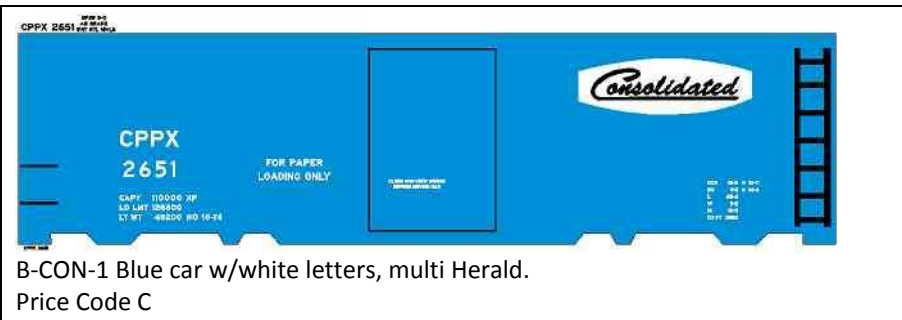

B-CO-2 Blue car w/ yellow lettering & herald. Price Code C

BOX CAR GRAPHICS SETS - MIRACLE GRAPHICS & RR PRODUCTS