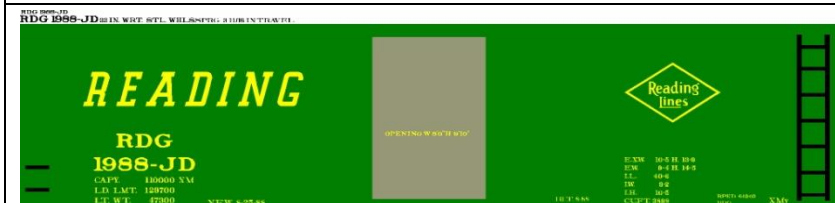

B-RAIL-2 Yellow car w/blk & white lettering, red & blue herald & blk. & white herald. Price Code C