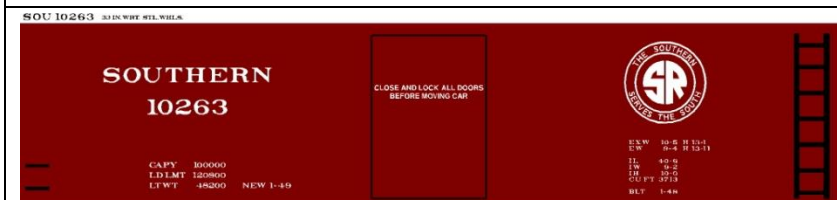

B-SOU-1 Box car red car w/white lettering.
Price Code C