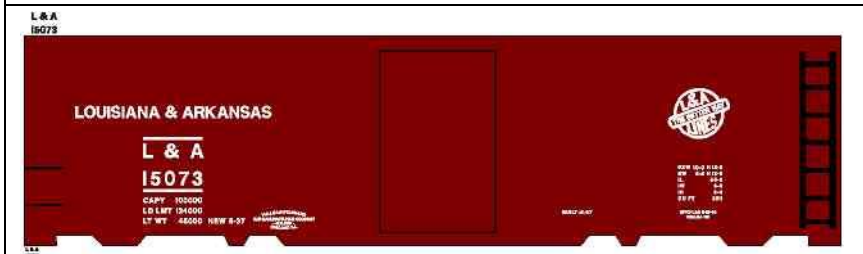

B-IC-1 Box car red car w/white lettering & herald.
Price Code C

B-IC-2 Box car red car w/white lettering & herald.
Price Code C

B-JEL-1 White car w/black lettering, red, black, & green logos. Price Code C

B-JD-1 Green car w/yellow & white lettering & herald.
Price Code C

BOX CAR GRAPHICS SETS - MIRACLE GRAPHICS & RR PRODUCTS

B-KOG-1 Blue car w/white lettering & herald.
Price Code C

B-LN-1 Blue car w/ yellow lettering & herald.
Price Code C

B-LA-1 Box car red car w/white lettering & herald.
Price Code C

B-MILW-1 Box car red car w/white lettering & herald.
Price Code C

B-LAK-1 Box car red car w/white lettering & herald.
Price Code C

B-MP-2 Blue & gray car w/blk lettering, white & red herald.
Price Code C