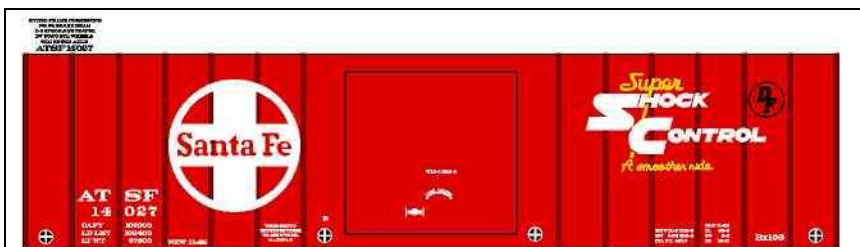

BOX CAR GRAPHICS SETS - MIRACLE GRAPHICS & RR PRODUCTS

B-AA-1 Red car w/blk letters, white, blk, red herald, white & blk striping. Price Code C

B-ALA- 1 Blue car w/yellow lettering. Price Code C

B-ACL-1 Box car red car w/white letters, blk, red & white Herald. Price Code C

B-ATSF- 1 Box car red car w/white letters, & white Herald. Price Code C

B-ACY-1 Light yellow car w/ red letters. Price Code C

B-ATSF-2 LEFT SIDE: Your choice of slogans. Box car red car w/white letters, blk & white Herald. Price Code C

B-ADN- 1 Green car w/white letters, multi Herald. Price Code C

B-ATSF-3 LEFT SIDE: The Route of the Super Chief. Box car red car w/white letters, blk & white Herald. Yellow DF. Price Code C

BOX CAR GRAPHICS SETS - MIRACLE GRAPHICS & RR PRODUCTS

B-ATSF-10 Red car w/white letters, multi Herald.
 Price Code C

B-BAR-1 Red, white, blue car w/blue & white letters.
 Price Code C

B-BM-1 Box car red car w/white lettering & herald.
 Price Code B

B-BM-2 Blue car red car w/white lettering & herald.
 Price Code C