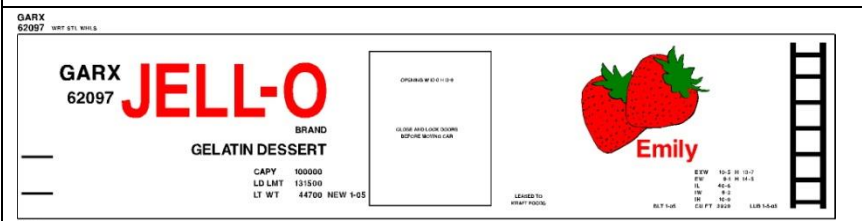

B-GWS-1 Blue car w/yellow lettering & herald.
Price Code C

B-HER-1 Box car red car w/white lettering, yellow, red & silver heralds. Price Code D

B-HHPA -1 Yellow car w/Blk lettering & herald.
Price Code C

B-IC-1 Box car red car w/white lettering & herald.
Price Code C

B-IC-2 Box car red car w/white lettering & herald.
Price Code C

B-JEL-1 White car w/black lettering, red, black, & green logos. Price Code C