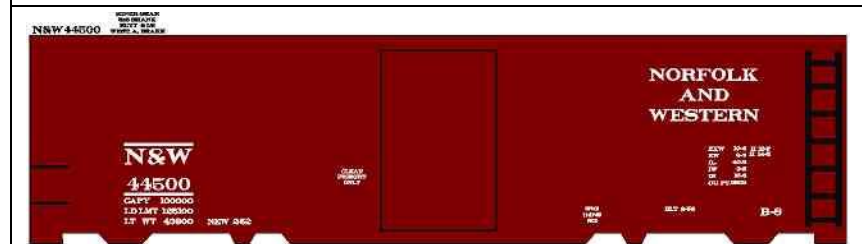

B-NW-1 Box car red car w/white lettering & herald.
Price Code C