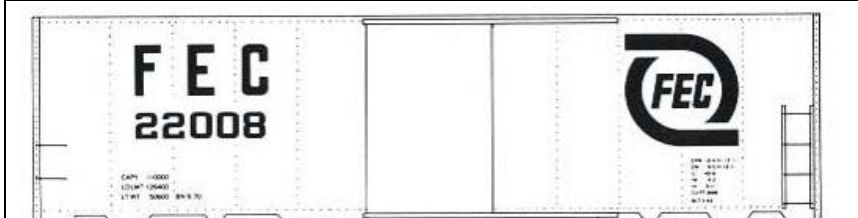

B-FCC-1 Box car red car w/white lettering & gold herald.
Price Code C