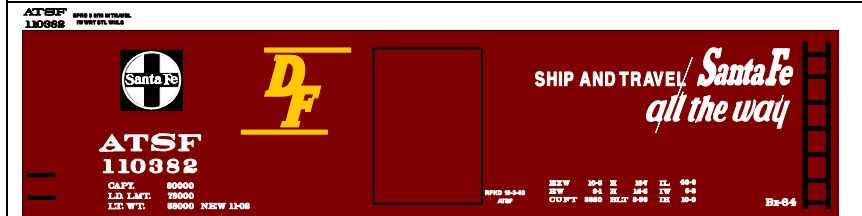

BOX CAR GRAPHICS SETS - MIRACLE GRAPHICS & RR PRODUCTS

B-AA-1 Red car w/blk letters, white, blk, red herald, white & blk striping. Price Code C

B-ALA- 1 Blue car w/yellow lettering. Price Code C

B-ACL-1 Box car red car w/white letters, blk, red & white Herald. Price Code C

B-ATSF- 1 Box car red car w/white letters, & white Herald. Price Code C

B-ACY-1 Light yellow car w/ red letters. Price Code C

B-ATSF-2 LEFT SIDE: Your choice of slogans. Box car red car w/white letters, blk & white Herald. Price Code C

B-ADN- 1 Green car w/white letters, multi Herald. Price Code C

B-ATSF-3 LEFT SIDE: The Route of the Super Chief. Box car red car w/white letters, blk & white Herald. Yellow DF. Price Code C

BOX CAR GRAPHICS SETS - MIRACLE GRAPHICS & RR PRODUCTS

B-ATSF-10 Red car w/white letters, multi Herald.
 Price Code C

B-BAR-1 Red, white, blue car w/blue & white letters.
 Price Code C

B-BM-1 Box car red car w/white lettering & herald.
 Price Code B

B-BM-2 Blue car red car w/white lettering & herald.
 Price Code C