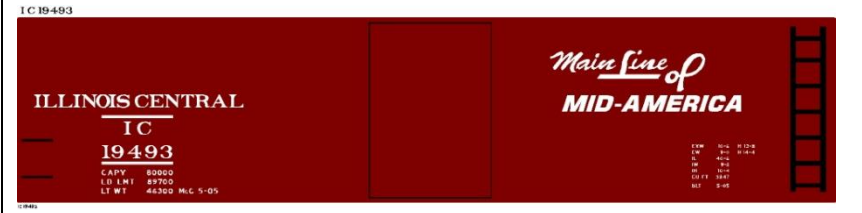

B-GWS-1 Blue car w/yellow lettering & herald.
Price Code C

B-HER-1 Box car red car w/white lettering, yellow, red & silver heralds. Price Code D

B-HHPA -1 Yellow car w/Blk lettering & herald.
Price Code C

B-IC-1 Box car red car w/white lettering & herald.
Price Code C

B-IC-2 Box car red car w/white lettering & herald.
Price Code C

B-JEL-1 White car w/black lettering, red, black, & green logos. Price Code C