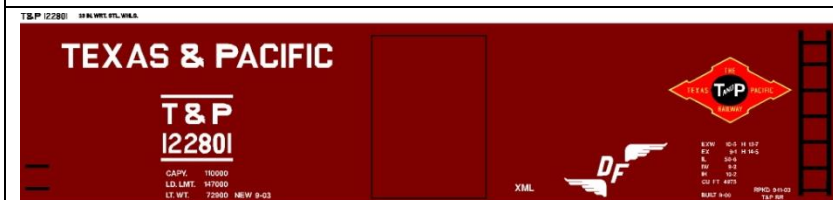

B-SSW-1 Box car red car w/white lettering, blk, blue & white herald. Price Code C