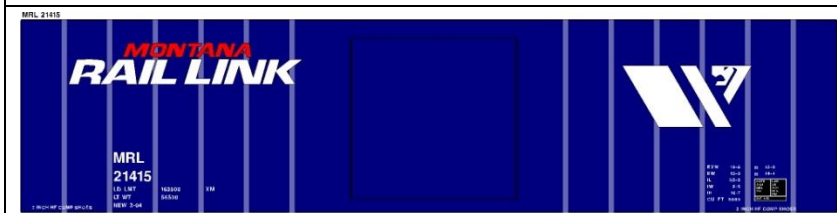

B-LA-1 Box car red car w/white lettering & herald.
Price Code C

B-MILW-1 Box car red car w/white lettering & herald.
Price Code C

B-LAK-1 Box car red car w/white lettering & herald.
Price Code C

B-MP-2 Blue & gray car w/blk lettering, white & red herald.
Price Code C

B-LV-1 Green car w/white lettering, blk & white herald.
Price Code C

B-MP-1 Box car red car w/white lettering & herald.
Price Code C

BOX CAR GRAPHICS SETS - MIRACLE GRAPHICS & RR PRODUCTS

B-MSTL-2 Red car w/white lettering & herald.
Price Code C

B-MON-1 Gray red car w/red lettering, white & red herald.
Price Code C

B-MRL-1 Blue car w/ white lettering, red & white herald.
Price Code C

B-NH-1 Box car red car w/white lettering & herald.
Price Code C