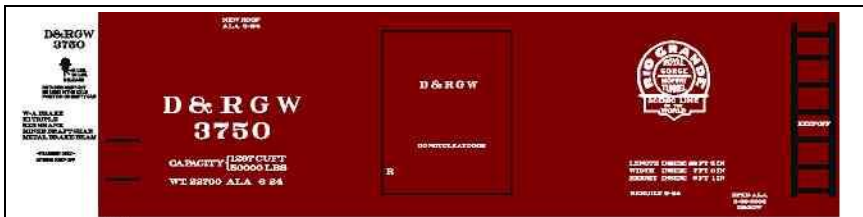

B-PRR-3 Box car red car w/white lettering & herald.
Price Code C

BOX CAR GRAPHICS SETS - MIRACLE GRAPHICS & RR PRODUCTS