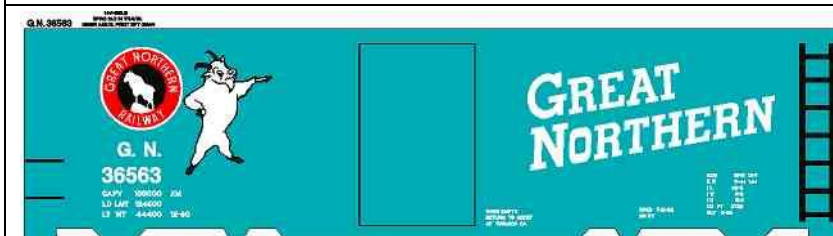

B-GN-3 Orange & gray car w/white & gray lettering. White, blk herald. Price Code C