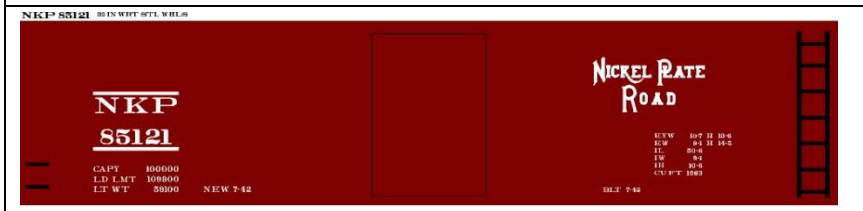

B-NYC-3 Red & gray car w/white lettering & herald.
Price Code C