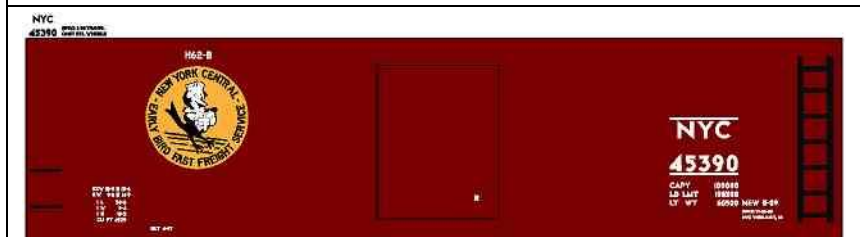

B-MON-1 Gray red car w/red lettering, white & red herald.
Price Code C

B-MRL-1 Blue car w/ white lettering, red & white herald.
Price Code C

B-NH-1 Box car red car w/white lettering & herald.
Price Code C

B-NH-2 Orange car w/white lettering, blk. & white herald.
Price Code C

B-NH-3 Box car red & white car w/white lettering, blk. & red herald. Price Code C

B-NYC-1 Box car red car w/white lettering, multi herald.
Price Code C