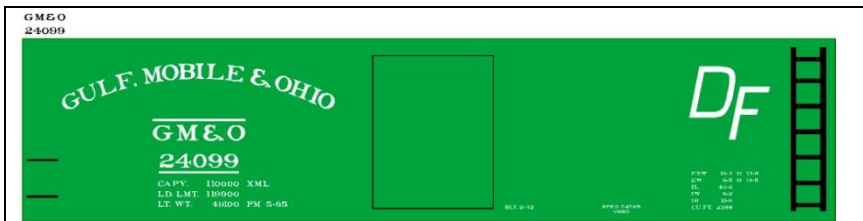

B-GN-4 Lt Blue car w/white lettering, red, blk & white herald.
Price Code C

BOX CAR GRAPHICS SETS - MIRACLE GRAPHICS & RR PRODUCTS