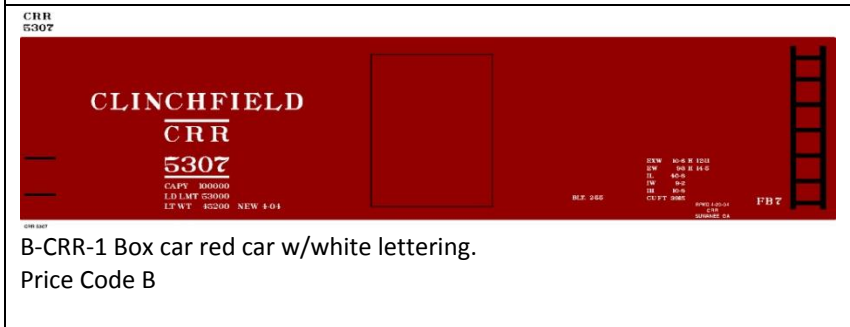

B-CRR-1 Box car red car w/white lettering.
Price Code B

B-CSTPMO-1 BIK car w/YELLOW letters, Herald.
Price Code C

B-CNW-1 Box car red car w/blk lettering, red, blk, & white herald. Price Code C

B-CSX-1 Blue car w/yellow letters, multi Herald.
Price Code C