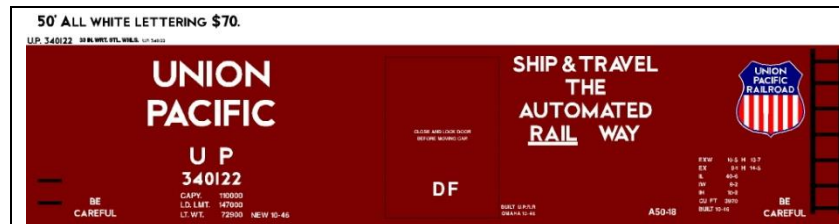

B-SP-4 Box car red car w/white & yellow lettering.
Price Code C