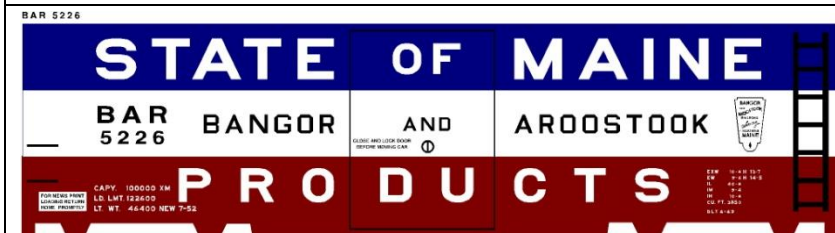

B-ATSF- 1 Box car red car w/white letters, & white Herald. Price Code C

B-ACY-1 Light yellow car w/ red letters. Price Code C

B-ATSF-2 LEFT SIDE: Your choice of slogans. Box car red car w/white letters, blk & white Herald. Price Code C

B-ADN- 1 Green car w/white letters, multi Herald. Price Code C

B-ATSF-3 LEFT SIDE: The Route of the Super Chief. Box car red car w/white letters, blk & white Herald. Yellow DF. Price Code C

BOX CAR GRAPHICS SETS - MIRACLE GRAPHICS & RR PRODUCTS

B-ATSF-10 Red car w/white letters, multi Herald.
 Price Code C

B-BAR-1 Red, white, blue car w/blue & white letters.
 Price Code C

B-BM-1 Box car red car w/white lettering & herald.
 Price Code B

B-BM-2 Blue car red car w/white lettering & herald.
 Price Code C

B-BN-1 Green car w/white lettering & herald.
 Price Code C

B-BO-1 Box car red car w/white lettering & herald.
 Price Code C

B-BO-2 Royal Blue car w/orange stripe (not included), white & blue lettering.
 Price Code C