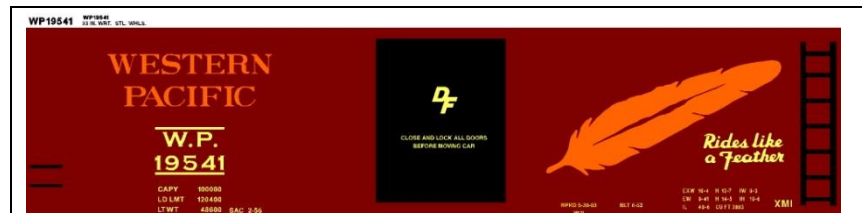

B-UP-4 Box car red car w/white lettering, blk. & white herald. Price Code C

B-WP-2– Tuscan Red car w/ Yellow & Orange letters. Price Code C