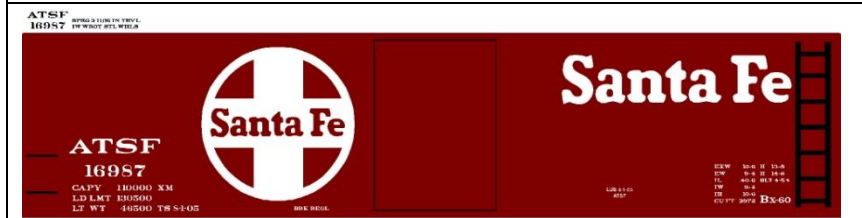

BOX CAR GRAPHICS SETS - MIRACLE GRAPHICS & RR PRODUCTS

B-AA-1 Red car w/blk letters, white, blk, red herald, white & blk striping. Price Code C

B-ALA- 1 Blue car w/yellow lettering. Price Code C

B-ACL-1 Box car red car w/white letters, blk, red & white Herald. Price Code C

B-ATSF- 1 Box car red car w/white letters, & white Herald. Price Code C

B-ACY-1 Light yellow car w/ red letters. Price Code C

B-ATSF-2 LEFT SIDE: Your choice of slogans. Box car red car w/white letters, blk & white Herald. Price Code C