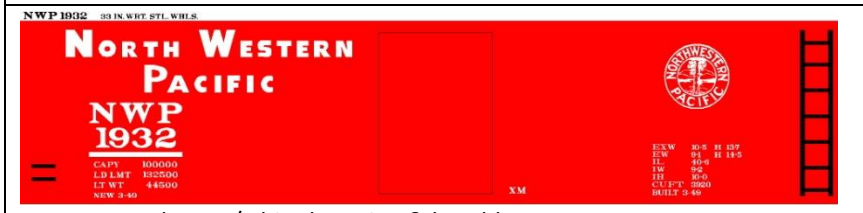

B-NP-2 Box car red car w/white lettering, red, blk. & white herald. Price Code C