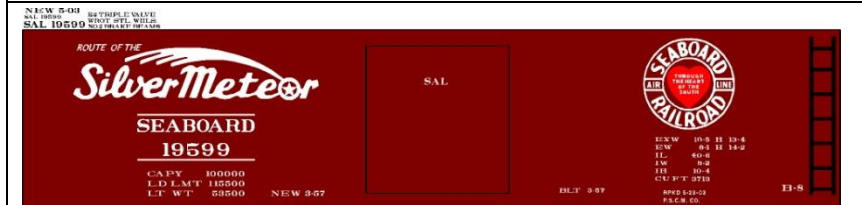

BOX CAR GRAPHICS SETS - MIRACLE GRAPHICS & RR PRODUCTS

B-DRGW-3 - Box car red car w/white lettering & herald.
Price Code C

B-RI-1 Lt. Green car w/white lettering & herald.
Price Code C

B-RAIL-1 Yellow car w/blk & white lettering, red & blue herald & blk. & white herald. Price Code D