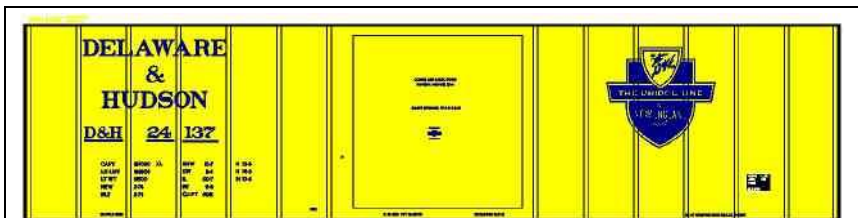

BOX CAR GRAPHICS SETS - MIRACLE GRAPHICS & RR PRODUCTS