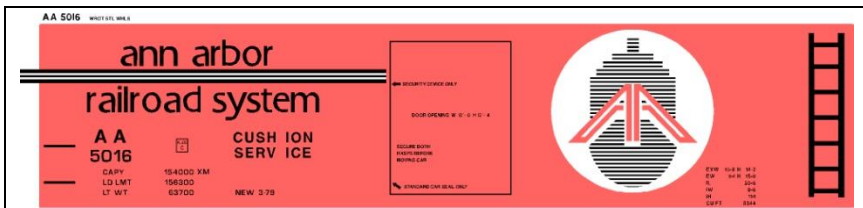

BOX CAR GRAPHICS SETS - MIRACLE GRAPHICS & RR PRODUCTS

B-AA-1 Red car w/blk letters, white, blk, red herald, white & blk striping. Price Code C

B-ALA- 1 Blue car w/yellow lettering. Price Code C

B-ACL-1 Box car red car w/white letters, blk, red & white Herald. Price Code C

B-ATSF- 1 Box car red car w/white letters, & white Herald. Price Code C

B-ACY-1 Light yellow car w/ red letters. Price Code C

B-ATSF-2 LEFT SIDE: Your choice of slogans. Box car red car w/white letters, blk & white Herald. Price Code C