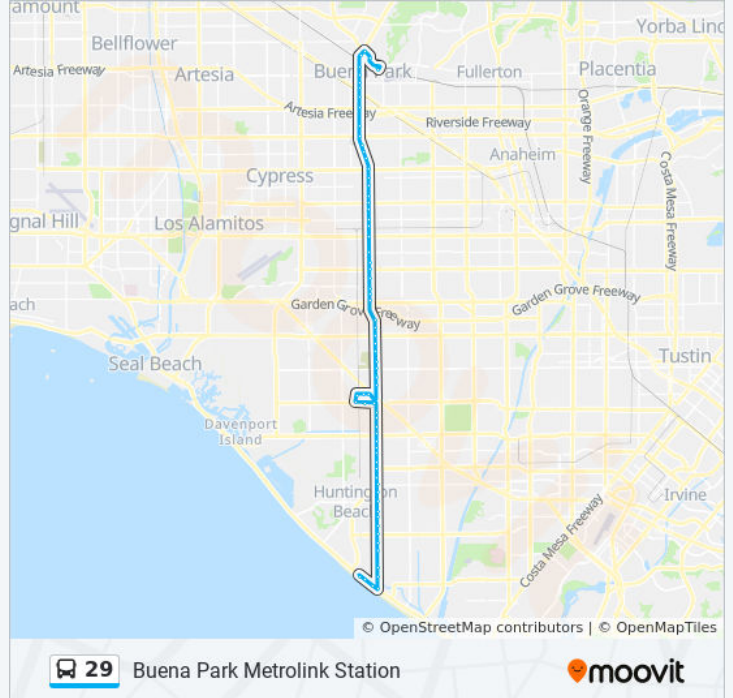

Beach-Westminster13950 Beach Bl, Westminster

Beach-21st13720 Beach Bl, Westminster

Beach-Trask13451 Coast St, Garden Grove

Beach-Garden Grove12900 Beach Bl, Stanton

Beach-Stanford

Beach-Lampson12500 Beach Bl, Stanton

Beach-Catherine12232 Beach Bl, Stanton

Beach-Chapman11900 N Beach Bl, Stanton

Beach-Bever11752 Beach Bl, Stanton

Beach-Orangewood7962 Davmor Av, Stanton

Beach-Katella10972 Beach Blvd, Stanton

Beach-Main10600 Beach Bl, Stanton

Beach-Cerritos10460 Beach Bl, Stanton

Beach-Starr10120 S Beach Bl, Buena Park

Beach-Ball924 S Beach Blvd, Buena Park

Beach-Rome2979 W Rome Av, Buena Park

Beach-Orange510 S Beach Bl, Buena Park

Beach-Youth
Center320 South Beach Boulevard, Buena Park

Beach-LincolnBeach Boulevard, Buena Park

Beach-Stanton8650 Beach Blvd, Buena Park

Beach-Crescent

Beach-Ent KnottsHandicap Parking, Buena Park

Beach-La Palma7950 Beach Bl, Buena Park

Beach-El Capitan

Beach-Orangethorpe6976 Beach Bl, Buena Park