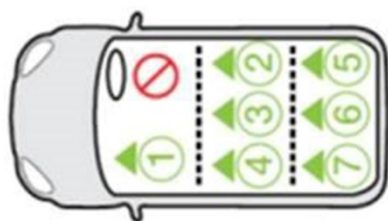

This car fitting list has been compiled in great detail. However, BabyStyle accepts no liability whatsoever with regard to any inaccuracies. For more information, contact your retailer.

It is highly recommended that at the time of purchase, you seek professional help from your retailer to ensure the car seat is installed correctly in your vehicle.

MITSUBISHI

Car Model	Car Make & Model	Installation Direction	Seating Position Results						
		RF: Rearward-Facing	1	2	3	4	5	6	7
ASX	Mitsubishi ASX (2010>)	RF	N	Y	N	Y	-	-	-
Colt	Mitsubishi Colt (2007 - 2013)	RF	N	N	N	N	-	-	-
Lancer	Mitsubishi Lancer (2008 - 2011>)	RF	N	Y	-	Y	-	-	-
Lancer	Mitsubishi Lancer Sportback (2008 - 2011)	RF	N	Y	-	Y	-	-	-
Lancer	Mitsubishi Lancer Ralliart (2009 - 2011)	RF	N	Y	-	Y	-	-	-
Mirage	Mitsubishi Mirage (2014>)	RF	N	Y	N	Y	-	-	-
Outlander	Mitsubishi Outlander (2007 - 2013)	RF	N	Y	N	Y	-	-	-
Outlander	Mitsubishi Outlander (2013>)	RF	N	Y	N	Y	-	-	-
Outlander	Mitsubishi Outlander PHEV (2015>)	RF	N	Y	N	Y	-	-	-
Shogun	Mitsubishi Shogun (2007>)	RF	N	Y	N	Y	-	-	-

*Please ensure you have read all the warnings on the front page of this document.