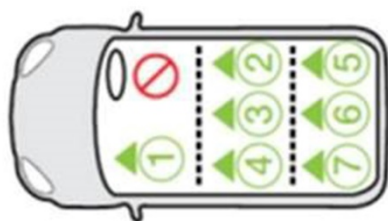

This car fitting list has been compiled in great detail. However, BabyStyle accepts no liability whatsoever with regard to any inaccuracies. For more information, contact your retailer.

It is highly recommended that at the time of purchase, you seek professional help from your retailer to ensure the car seat is installed correctly in your vehicle.

KIA

Car Model	Car Make & Model	Installation Direction	Seating Position Results							
			RF: Rearward-Facing	1	2	3	4	5	6	7
Carens	Kia Carens (2013>)	RF	N	Y	N	Y	N	-	N	
Cee'D	Kia Cee'D Hatch (2012>)	RF	N	Y	N	Y	-	-	-	
Niro	Kia Niro (2017>)	RF	N	Y	N	Y	-	-	-	
Optima	Kia Optima (2011 - 2015)	RF	N	Y	N	Y	-	-	-	
Optima	Kia Optima (2016>)	RF	N	Y	N	Y	-	-	-	
Picanto	Kia Picanto (2008 - 2011)	RF	N	N	N	N	-	-	-	
Picanto	Kia Picanto (2011>)	RF	N	Y	N	Y	-	-	-	
Rio	Kia Rio (2012 - 2016)	RF	N	Y	N	Y	-	-	-	
Rio	Kia Rio (2016>)	RF	N	Y	N	Y	-	-	-	
Sorento	Kia Sorento (2004 - 2009)	RF	N	Y	N	Y	-	-	-	
Sorento	Kia Sorento (2010 - 2014)	RF	N	Y	N	Y	-	-	-	
Sorento	KIA Sorento (2015>)	RF	N	Y	N	Y	N	-	N	
Soul	Kia Soul (2009>)	RF	N	Y	N	Y	-	-	-	
Soul / EV	KIA Soul / EV (2015>)	RF	N	Y	N	Y	-	-	-	
Sportage	Kia Sportage (2011 - 2015)	RF	N	Y	N	Y	-	-	-	
Sportage	Kia Sportage (2016>)	RF	N	Y	N	Y	-	-	-	
Stonic	Kia Stonic (2017>)	RF	N	Y	N	Y	-	-	-	
Venga	Kia Venga (2011>)	RF	N	Y	N	Y	-	-	-