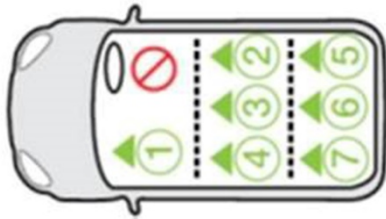

This car fitting list has been compiled in great detail. However, BabyStyle accepts no liability whatsoever with regard to any inaccuracies. For more information, contact your retailer.

It is highly recommended that at the time of purchase, you seek professional help from your retailer to ensure the car seat is installed correctly in your vehicle.

BENTLEY

Car Model	Car Make & Model	Installation Direction	Seating Position Results						
		RF: Rearward-Facing	1	2	3	4	5	6	7
Continental GT	Bentley Continental GT (2003 - 2012)	RF	Y	N	-	N	-	-	-
Continental Flying Spur	Bentley Continental Flying Spur (2005 - 2012)	RF	N	Y	N	Y	-	-	-
Continental GT Conv.	Bentley Continental GT Conv. (2006 - 2012)	RF	Y	N	-	N	-	-	-
Mulsanne	Bentley Mulsanne (2010>)	RF	N	Y	N	Y	-	-	-

*Please ensure you have read all the warnings on the front page of this document.