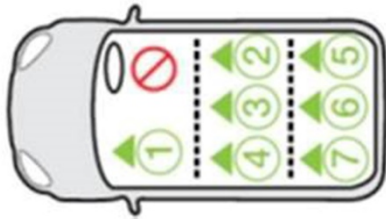

This car fitting list has been compiled in great detail. However, BabyStyle accepts no liability whatsoever with regard to any inaccuracies. For more information, contact your retailer.

It is highly recommended that at the time of purchase, you seek professional help from your retailer to ensure the car seat is installed correctly in your vehicle.

LEXUS

Car Model	Car Make & Model	Installation Direction	Seating Position Results						
		RF: Rearward-Facing	1	2	3	4	5	6	7
CT	Lexus CT (2011>)	RF	N	Y	N	Y	-	-	-
GS	Lexus GS (2013>)	RF	N	Y	N	Y	-	-	-
GSh	Lexus GSh (2013>)	RF	N	Y	N	Y	-	-	-
IS	Lexus IS (1999 - 2004)	RF	N	Y	N	Y	-	-	-
IS	Lexus IS (2005 - 2012)	RF	N	Y	N	Y	-	-	-
NX	Lexus NX (2014>)	RF	N	Y	N	Y	-	-	-
RX	Lexus RX (2010-2016)	RF	N	Y	N	Y	-	-	-
RX	Lexus RX (2016>)	RF	N	Y	N	Y	-	-	-

*Please ensure you have read all the warnings on the front page of this document.