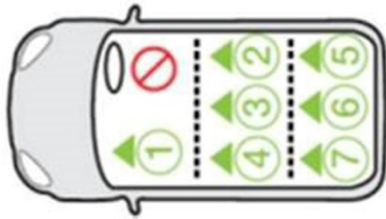

This car fitting list has been compiled in great detail. However, BabyStyle accepts no liability whatsoever with regard to any inaccuracies. For more information, contact your retailer.

It is highly recommended that at the time of purchase, you seek professional help from your retailer to ensure the car seat is installed correctly in your vehicle.

SAAB

Car Model	Car Make & Model	Installation Direction	Seating Position Results						
		RF: Rearward-Facing	1	2	3	4	5	6	7
93	SAAB 93 (2002 - 2012)	RF	N	Y	N	Y	-	-	-
93	SAAB 93 Sport Wagon (2005 - 2012)	RF	N	Y	N	Y	-	-	-
93X	SAAB 93 X (2009 - 2012)	RF	N	Y	N	Y	-	-	-
95	SAAB 95 Estate (2005 - 2010)	RF	N	Y	N	Y	-	-	-
95	SAAB 95 (2011 -2012)	RF	N	Y	N	Y	-	-	-

*Please ensure you have read all the warnings on the front page of this document.