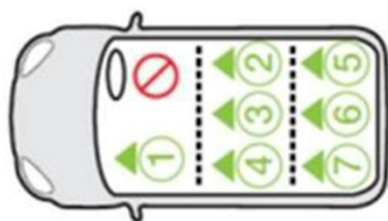

This car fitting list has been compiled in great detail. However, BabyStyle accepts no liability whatsoever with regard to any inaccuracies. For more information, contact your retailer.

It is highly recommended that at the time of purchase, you seek professional help from your retailer to ensure the car seat is installed correctly in your vehicle.

MERCEDES

Car Model	Car Make & Model	Installation Direction	Seating Position Results						
		RF: Rearward-Facing	1	2	3	4	5	6	7
A-Class	Mercedes-Benz A Class (2005 - 2012)	RF	N	Y	N	Y	-	-	-
A-Class	Mercedes-Benz A-Class (2013>)	RF	N	Y	N	Y	-	-	-
B-Class	Mercedes-Benz B-Class (2012>)	RF	N	Y	N	Y	-	-	-
B-Class	Mercedes-Benz B-Class EV (2015>)	RF	N	Y	N	Y	-	-	-
C-Class	Mercedes-Benz C-Class (2008>)	RF	N	Y	N	Y	-	-	-
C-Class	Mercedes-Benz C-Class Estate (2008>)	RF	N	Y	N	Y	-	-	-
C-Class	Mercedes-Benz C-Class Coupe (2011>)	RF	N	Y	-	Y	-	-	-
C-Class	Mercedes-Benz C-Class Estate (2015>)	RF	N	Y	N	Y	-	-	-
CLA	Mercedes-Benz CLA (2013>)	RF	N	Y	N	Y	-	-	-
CLS Shooting Brake	Mercedes-Benz CLS Shooting Brake (2012>)	RF	N	Y	N	Y	-	-	-
CLS	Mercedes-Benz CLS Coupe (2011>)	RF	N	Y	N	Y	-	-	-
E-Class	Mercedes-Benz E-Class (2005 - 2009)	RF	N	Y	N	Y	-	-	-
E-Class	Mercedes-Benz E-Class Saloon (2009 - 2012)	RF	N	Y	N	Y	-	-	-
E-Class	Mercedes-Benz E-Class Coupe (2009 - 2016)	RF	N	Y	-	Y	-	-	-
E-Class	Mercedes-Benz E-Class Coupe (2017>)		N	Y	-	Y	-	-	-