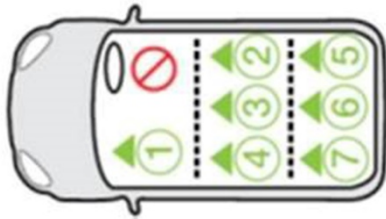

This car fitting list has been compiled in great detail. However, BabyStyle accepts no liability whatsoever with regard to any inaccuracies. For more information, contact your retailer.

It is highly recommended that at the time of purchase, you seek professional help from your retailer to ensure the car seat is installed correctly in your vehicle.

SSANGYONG

Car Model	Car Make & Model	Installation Direction	Seating Position Results						
		RF: Rearward-Facing	1	2	3	4	5	6	7
Actyon	Ssangyong Actyon (2006 - 2011)	RF	N	Y	N	Y	-	-	-
Korando	Ssangyong Korando (2011>)	RF	N	Y	N	Y	-	-	-
Musso Pickup	Ssangyong Musso Pickup (2016)	RF	N	Y	N	Y	-	-	-
Rexton	Ssangyong Rexton (2014>)	RF	N	Y	N	Y	-	-	-
Tivoli	Ssangyong Tivoli (2016>)	RF	N	Y	N	Y	-	-	-
Turismo	Ssangyong Turismo (2014>)	RF	N	Y	N	Y	N	N	N

*Please ensure you have read all the warnings on the front page of this document.