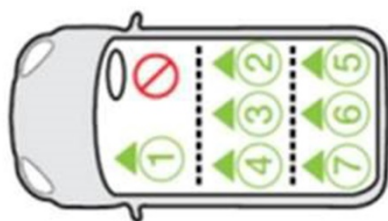

This car fitting list has been compiled in great detail. However, BabyStyle accepts no liability whatsoever with regard to any inaccuracies. For more information, contact your retailer.

It is highly recommended that at the time of purchase, you seek professional help from your retailer to ensure the car seat is installed correctly in your vehicle.

FORD

Car Brand	Car Model	Car Make & Model	Installation Direction	Seating Position Results						
			RF: Rearward-Facing	1	2	3	4	5	6	7
Ford	B-Max	Ford B-Max (2012>)	RF	N	Y	N	Y	-	-	-
Ford	C-Max	Ford C-Max (2003 - 2010)	RF	N	N	N	N	-	-	-
Ford	C-Max	Ford C-Max (2010 - 2012)	RF	N	Y	N	Y	-	-	-
Ford	C-Max	Ford C-Max (2013>)	RF	N	Y	N	Y	-	-	-
Ford	Edge	Ford Edge (2016>)	RF	N	Y	N	Y	-	-	-
Ford	Fiesta	Ford Fiesta (2004 - 2008)	RF	N	N	N	N	-	-	-
Ford	Fiesta	Ford Fiesta (2008>)	RF	N	Y	N	Y	-	-	-
Ford	Focus	Ford Focus Mk1 (1998 - 2005)	RF	N	N	N	N	-	-	-
Ford	Focus	Ford Focus (2005 - 2009)	RF	N	N	N	N	-	-	-
Ford	Focus	Ford Focus (2010 - 2015)	RF	N	Y	N	Y	-	-	-
Ford	Focus	Ford Focus (2015>)	RF	N	Y	N	Y	-	-	-
Ford	Focus EV	Ford Focus EV (2015>)	RF	N	Y	N	Y	-	-	-
Ford	Focus	Ford Focus (2019>)	RF	N	Y	N	Y	-	-	-
Ford	Galaxy	Ford Galaxy (2006 - 2015)	RF	N	Y	N	Y	N	-	N
Ford	Galaxy	Ford Galaxy (2016>)	RF	N	Y	N	Y	N	-	N