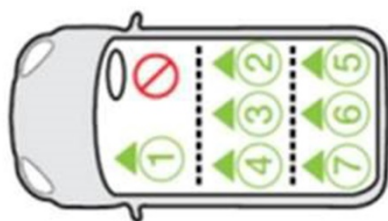

This car fitting list has been compiled in great detail. However, BabyStyle accepts no liability whatsoever with regard to any inaccuracies. For more information, contact your retailer.

It is highly recommended that at the time of purchase, you seek professional help from your retailer to ensure the car seat is installed correctly in your vehicle.

PEUGEOT

Car Model	Car Make & Model	Installation Direction	Seating Position Results							
			RF: Rearward-Facing	1	2	3	4	5	6	7
107	Peugeot 107 (2005 - 2014)	RF	N	N	-	N	-	-	-	
108	Peugeot 108 (2015>)	RF	N	N	-	N	-	-	-	
206	Peugeot 206 (2004 - 2009)	RF	N	N	N	N	-	-	-	
207	Peugeot 207 3dr (2006 - 2012)	RF	N	N	N	N	-	-	-	
207	Peugeot 207 5dr (2006 - 2012)	RF	N	N	N	N	-	-	-	
207 SW	Peugeot 207 SW (2007 - 2012)	RF	N	Y	N	Y	-	-	-	
2008	Peugeot 2008 (2013>)	RF	N	Y	N	Y	-	-	-	
208	Peugeot 208 3DR (2013>)	RF	N	Y	N	Y	-	-	-	
208	Peugeot 208 5DR (2013>)	RF	N	Y	N	Y	-	-	-	
307	Peugeot 307 Hatchback (2001 - 2007)	RF	N	Y	N	Y	-	-	-	
307 SW	Peugeot 307 Estate (2001 - 2007)	RF	N	Y	N	Y	-	-	-	
308	Peugeot 308 Hatchback (2007- 2014)	RF	N	Y	N	Y	-	-	-	
308 SW	Peugeot 308 SW (2008 - 2015)	RF	N	Y	N	Y	-	-	-	
308 SW	Peugeot 308 SW (2015>)	RF	N	Y	N	Y	-	-	-	
308	Peugeot 308 (2014>)	RF	N	Y	N	Y	-	-	-