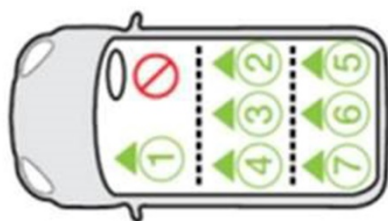

This car fitting list has been compiled in great detail. However, BabyStyle accepts no liability whatsoever with regard to any inaccuracies. For more information, contact your retailer.

It is highly recommended that at the time of purchase, you seek professional help from your retailer to ensure the car seat is installed correctly in your vehicle.

NISSAN

Car Model	Car Make & Model	Installation Direction	Seating Position Results						
		RF: Rearward-Facing	1	2	3	4	5	6	7
Juke	Nissan Juke (2010>)	RF	N	Y	N	Y	-	-	-
Leaf	Nissan Leaf EV (2011 - 2018)	RF	N	Y	N	Y	-	-	-
Micra	Nissan Micra (2011 - 2016)	RF	N	N	N	N	-	-	-
Micra	Nissan Micra (2017>)	RF	N	Y	N	Y	-	-	-
Murano	Nissan Murano (2016>)	RF	N	Y	N	Y	-	-	-
Note	Nissan Note (2006 - 2013)	RF	N	N	N	N	-	-	-
Note	Nissan Note (2014>)	RF	N	Y	N	Y	-	-	-
Qashqai+2	Nissan Qashqai+2 (2008 - 2015)	RF	N	Y	N	Y	-	-	-
Qashqai	Nissan Qashqai (2007 - 2013)	RF	N	Y	N	Y	-	-	-
Qashqai	Nissan Qashqai (2014>)	RF	N	Y	N	Y	-	-	-
Quest	Nissan Quest MPV (2012>)	RF	N	Y	-	Y	N	-	N
Pulsar	Nissan Pulsar (2015>)	RF	N	Y	N	Y	-	-	-
X-Trail	Nissan 2008 X-Trail (2008 - 2015)	RF	N	Y	N	Y	-	-	-
X-Trail	Nissan X-Trail (2015>)	RF	N	Y	N	Y	N	-	N

*Please ensure you have read all the warnings on the front page of this document.