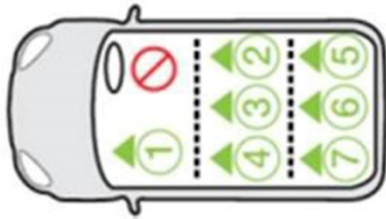

This car fitting list has been compiled in great detail. However, BabyStyle accepts no liability whatsoever with regard to any inaccuracies. For more information, contact your retailer.

It is highly recommended that at the time of purchase, you seek professional help from your retailer to ensure the car seat is installed correctly in your vehicle.

SMART

Car Model	Car Make & Model	Installation Direction	Seating Position Results						
		RF: Rearward-Facing	1	2	3	4	5	6	7
For Two	Smart For Two Coupe (2007 - 2011)	RF	N	-	-	-	-	-	-
FourFour	Smart FourFour (2015>)	RF	N	N	-	N	-	-	-

*Please ensure you have read all the warnings on the front page of this document.