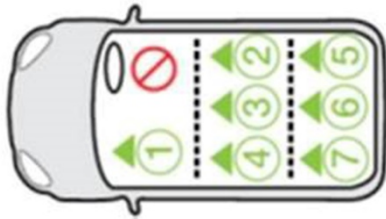

This car fitting list has been compiled in great detail. However, BabyStyle accepts no liability whatsoever with regard to any inaccuracies. For more information, contact your retailer.

It is highly recommended that at the time of purchase, you seek professional help from your retailer to ensure the car seat is installed correctly in your vehicle.

INFINITI

Car Model	Car Make & Model	Installation Direction	Seating Position Results						
		RF: Rearward-Facing	1	2	3	4	5	6	7
EX	Infiniti EX SUV (2009>)	RF	N	Y	N	Y	-	-	-
FX	Infiniti FX SUV (2009>)	RF	N	Y	N	Y	-	-	-
G Coupe	Infiniti G Coupe (2009>)	RF	N	N	-	N	-	-	-
G Saloon	Infiniti G Saloon (2009>)	RF	N	Y	N	Y	-	-	-
M Saloon	Infiniti M Saloon (2010>)	RF	N	Y	N	Y	-	-	-

*Please ensure you have read all the warnings on the front page of this document.