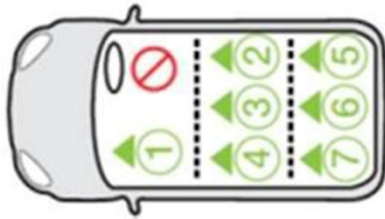

This car fitting list has been compiled in great detail. However, BabyStyle accepts no liability whatsoever with regard to any inaccuracies. For more information, contact your retailer.

It is highly recommended that at the time of purchase, you seek professional help from your retailer to ensure the car seat is installed correctly in your vehicle.

MINI

Car Model	Car Make & Model	Installation Direction	Seating Position Results						
		RF: Rearward-Facing	1	2	3	4	5	6	7
Hatchback	MINI Hatchback (2000 - 2006)	RF	N	N	-	N	-	-	-
Hatchback	MINI Hatchback (2006 - 2014)	RF	N	N	-	N	-	-	-
Hatchback	MINI Hatchback 3Dr (2014>)	RF	Y	Y	-	Y	-	-	-
Coupe	MINI Coupe (2009>)	RF	N	-	-	-	-	-	-
Countryman	MINI Countryman (2010 - 2016)	RF	N	Y	N	Y	-	-	-
Countryman	MINI Countryman (2017>)	RF	N	Y	N	Y	-	-	-
Paceman	MINI Paceman (2013>)	RF	N	Y	-	Y	-	-	-
Hatchback	MINI Hatchback 5dr (2015>)	RF	N	Y	N	Y	-	-	-
Clubman	MINI Clubman (2016>)	RF	N	Y	N	Y	-	-	-

*Please ensure you have read all the warnings on the front page of this document.