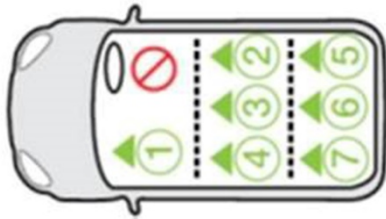

This car fitting list has been compiled in great detail. However, BabyStyle accepts no liability whatsoever with regard to any inaccuracies. For more information, contact your retailer.

It is highly recommended that at the time of purchase, you seek professional help from your retailer to ensure the car seat is installed correctly in your vehicle.

DACIA

Car Model	Car Make & Model	Installation Direction	Seating Position Results						
		RF: Rearward-Facing	1	2	3	4	5	6	7
Duster	Dacia Duster (2012>)	RF	N	Y	N	Y	-	-	-
Logan MCV	Dacia Logan MCV (2006 - 2012)	RF	N	Y	N	Y	-	-	-
Logan MCV	Dacia Logan MCV (2013>)	RF	N	Y	N	Y	-	-	-
Sandero	Dacia Sandero (2013>)	RF	N	Y	N	Y	-	-	-

*Please ensure you have read all the warnings on the front page of this document.