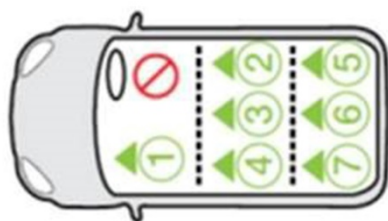

This car fitting list has been compiled in great detail. However, BabyStyle accepts no liability whatsoever with regard to any inaccuracies. For more information, contact your retailer.

It is highly recommended that at the time of purchase, you seek professional help from your retailer to ensure the car seat is installed correctly in your vehicle.

RENAULT

Car Model	Car Make & Model	Installation Direction	Seating Position Results						
		RF: Rearward-Facing	1	2	3	4	5	6	7
Captur	Renault Captur (2015>)	RF	Y	Y	N	Y	-	-	-
Clio	Renault Clio (2005 - 2012)	RF	N	Y	N	Y	-	-	-
Clio	Renault Clio Sport (2006 - 2012)	RF	N	Y	N	Y	-	-	-
Clio Sport Tourer	Renault Clio Sport Tourer (2007 - 2012)	RF	N	Y	N	Y	-	-	-
Clio	Renault Clio (2013>)	RF	N	Y	N	Y	-	-	-
Espace	Renault Espace (2003 - 2012)	RF	N	Y	Y	Y	N	-	N
Grand Espace	Renault Grand Espace (2003 - 2012)	RF	N	Y	Y	Y	N	-	N
Kadjar	Renault Kadjar (2015>)	RF	N	Y	N	Y	-	-	-
Laguna	Renault Laguna (2008 - 2012)	RF	N	Y	N	Y	-	-	-
Laguna	Renault Laguna Sport Tourer (2008 - 2012)	RF	N	Y	N	Y	-	-	-
Megane	Renault Megane (2007)	RF	N	Y	N	Y	-	-	-
Megane	Renault Megane Hatch (2002 - 2009)	RF	N	Y	N	Y	-	-	-
Megane	Renault Megane Hatch (2008 - 2016)	RF	N	Y	N	Y	-	-	-
Megane Sport Tourer	Renault Megane Sport Tourer (2009 - 2016)	RF	N	Y	N	Y	-	-	-
Megane	Renault Megane Hatch (2016>)	RF	N	Y	N	Y	-	-	-