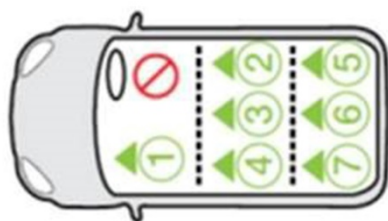

This car fitting list has been compiled in great detail. However, BabyStyle accepts no liability whatsoever with regard to any inaccuracies. For more information, contact your retailer.

It is highly recommended that at the time of purchase, you seek professional help from your retailer to ensure the car seat is installed correctly in your vehicle.

ALFA ROMEO

Car Model	Car Make & Model	Installation Direction	Seating Position Results							
			RF: Rearward-Facing	1	2	3	4	5	6	7
Giulia	Alfa Romeo Giulia (2017>)	RF	N	Y	N	Y	-	-	-	
Guilietta	Alfa Romeo Guilietta (2010>)	RF	N	Y	N	Y	-	-	-	
MiTo	Alfa Romeo MiTo (2009>)	RF	N	N	-	N	-	-	-	
4C	Alfa Romeo 4C Coupe (2014>)	RF	N	-	-	-	-	-	-	
Stelvio	Alfa Romeo Stelvio (2017>)	RF	N	Y	N	Y	-	-	-	

*Please ensure you have read all the warnings on the front page of this document.