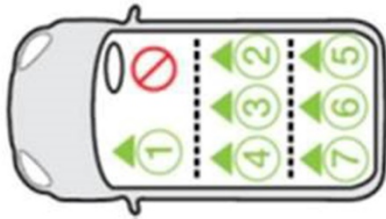

This car fitting list has been compiled in great detail. However, BabyStyle accepts no liability whatsoever with regard to any inaccuracies. For more information, contact your retailer.

It is highly recommended that at the time of purchase, you seek professional help from your retailer to ensure the car seat is installed correctly in your vehicle.

MG

Car Model	Car Make & Model	Installation Direction	Seating Position Results						
		RF: Rearward-Facing	1	2	3	4	5	6	7
GS	MG GS (2016>)	RF	N	Y	N	Y	-	-	-
MG3	MG MG3 (2013 - 2015)	RF	N	Y	N	Y	-	-	-
MG3	MG MG3 (2016>)	RF	N	Y	N	Y	-	-	-
MG6	MG MG6 (2012 - 2016)	RF	N	Y	N	Y	-	-	-

*Please ensure you have read all the warnings on the front page of this document.