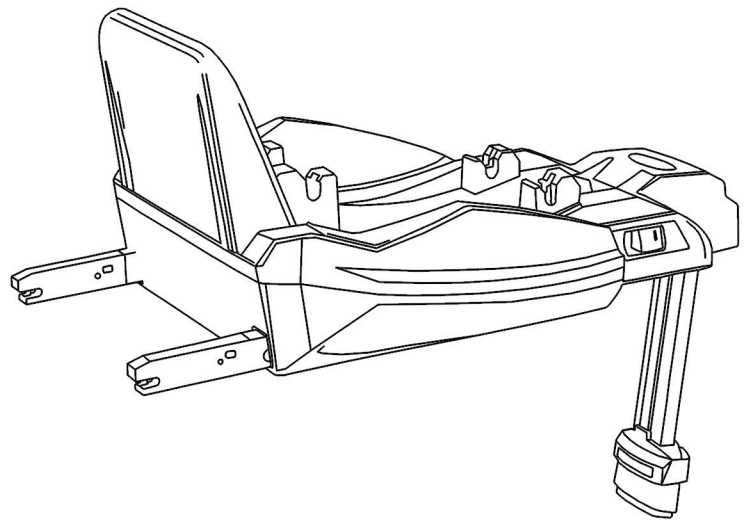

BabyStyle®

Oyster Capsule Infant & Oyster Capsule Duofix ISOFIX Base

VEHICLE COMPATIBILITY LIST

Seating position results are based on seating positions as per this diagram.

Please read the following warnings carefully

- The Duofix i-size Base should only be used with the Oyster Capsule infant car seat.
- This car fitting list has been compiled in great detail. However BabyStyle accepts no liability whatsoever with regard to any inaccuracies. The list is for guidance only. For more information, contact your retailer and / or the vehicle manufacturer..
- It is highly recommended that at the time of purchase, you seek professional help from your retailer to ensure the car seat is installed correctly in your vehicle.
- If possible, always fit the base in the rear seat of the vehicle. This is statistically safer.
- Do not use on a passenger seat with an active front airbag. This is illegal and extremely dangerous. You may be able to disconnect the airbag automatically or manually to comply with the law but always ensure that you refer to your vehicle handbook when doing so.
- If your vehicle has under floor storage compartment boxes, please consult your vehicle handbook or speak to your car dealer with regards to fitting.