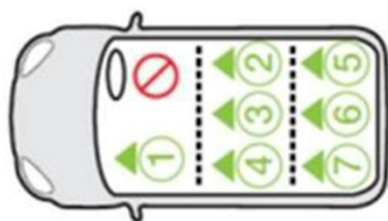

This car fitting list has been compiled in great detail. However, BabyStyle accepts no liability whatsoever with regard to any inaccuracies. For more information, contact your retailer.

It is highly recommended that at the time of purchase, you seek professional help from your retailer to ensure the car seat is installed correctly in your vehicle.

BMW

Car Model	Car Make & Model	Installation Direction	Seating Position Results						
		RF: Rearward-Facing	1	2	3	4	5	6	7
1-Series	BMW 1-Series 5dr (2004 - 2011)	RF	N	Y	N	Y	-	-	-
1-Series	BMW 1-Series Cabrio (2008 - 2015)	RF	N	Y	-	Y	-	-	-
1-Series	BMW 1-Series Coupe (2008 - 2015)	RF	N	Y	-	Y	-	-	-
1-Series	BMW 1 Series (F20) (2011 >)	RF	N	Y	N	Y	-	-	-
2-Series	BMW 2-Series AC-T (2015>)	RF	N	Y	N	Y	-	-	-
2-Series	BMW 2-Series Coupe (2014>)	RF	N	Y	-	Y	-	-	-
3-Series	BMW 3-Series (2005 - 2011)	RF	N	Y	-	Y	-	-	-
3-Series	BMW 3-Series Coupe (E90) (2007- 2014)	RF	N	Y	-	Y	-	-	-
3-Series	BMW 3 Series (F30) (2012>)	RF	N	Y	N	Y	-	-	-
3-Series	BMW 3 Series (E46) (2002 - 2006)	RF	N	N	N	N	-	-	-
4-Series	BMW 4-Series Gran Coupe (2014>)	RF	N	Y	N	Y	-	-	-
5-Series	BMW 5-Series Saloon (2003 - 2008)	RF	N	Y	N	Y	-	-	-
5-Series	BMW 5-Series Touring (2003 - 2008)	RF	N	Y	N	Y	-	-	-
5-Series	BMW 5-Series (2008 - 2010)	RF	N	Y	N	Y	-	-	-
5-Series	BMW 5-Series Touring (2011>)	RF	N	Y	N	Y	-	-	-