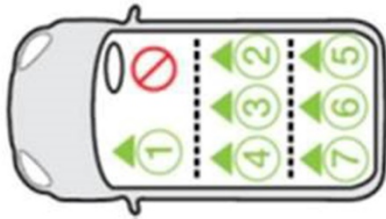

This car fitting list has been compiled in great detail. However, BabyStyle accepts no liability whatsoever with regard to any inaccuracies. For more information, contact your retailer.

It is highly recommended that at the time of purchase, you seek professional help from your retailer to ensure the car seat is installed correctly in your vehicle.

PORSCHE

Car Model	Car Make & Model	Installation Direction	Seating Position Results						
		RF: Rearward-Facing	1	2	3	4	5	6	7
Cayenne	Porsche Cayenne (2011 - 2016)	RF	N	Y	N	Y	-	-	-
Cayenne e-Hybrid	Porsche Cayenne E-Hybrid (2015 - 2017)	RF	N	Y	N	Y	-	-	-
Cayenne	Porsche Cayenne (2017>)	RF	N	Y	N	Y	-	-	-
Macan	Porsche Macan (2015>)	RF	N	Y	N	Y	-	-	-
Panamera	Porsche Panamera (2011>)	RF	N	Y	-	Y	-	-	-
Panamera e-Hybrid	Porsche Panamera E-Hybrid (2015>)	RF	N	Y	-	Y	-	-	-

*Please ensure you have read all the warnings on the front page of this document.