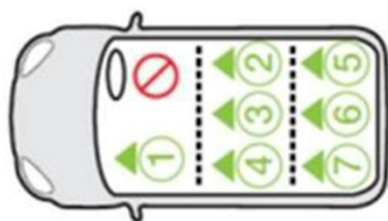

This car fitting list has been compiled in great detail. However, BabyStyle accepts no liability whatsoever with regard to any inaccuracies. For more information, contact your retailer.

It is highly recommended that at the time of purchase, you seek professional help from your retailer to ensure the car seat is installed correctly in your vehicle.

SKODA

Car Model	Car Make & Model	Installation Direction	Seating Position Results						
		RF: Rearward-Facing	1	2	3	4	5	6	7
Citigo	Skoda Citigo (2012>)	RF	N	N	N	N	-	-	-
Fabia	Skoda Fabia (2015>)	RF	N	N	N	N	-	-	-
Fabia Combi	Skoda Fabia Estate Combi (2008>)	RF	N	N	N	N	-	-	-
Fabia	Skoda Fabia Hatch (2007>)	RF	N	N	N	N	-	-	-
Karoq	Skoda Karoq (2017>)	RF	N	Y	N	Y	-	-	-
Kodiaq	Skoda Kodiaq (2017>)	RF	N	Y	N	Y	N	-	N
Octavia Combi	Skoda Octavia Estate Combi (2005 - 2013)	RF	N	Y	N	Y	-	-	-
Octavia	Skoda Octavia (2004 - 2012)	RF	N	Y	N	Y	-	-	-
Octavia Scout	Skoda Octavia Scout (2007 - 2013)	RF	N	Y	N	Y	-	-	-
Octavia	Skoda Octavia Hatch (2013>)	RF	N	Y	N	Y	-	-	-
Rapid	Skoda Rapid (2013>)	RF	N	Y	N	Y	-	-	-
Roomster	Skoda Roomster (2006>)	RF	N	Y	N	Y	-	-	-
Superb Combi	Skoda Superb Combi/Estate (2008>)	RF	N	Y	N	Y	-	-	-
Superb	Skoda Superb (2008 - 2014)	RF	N	Y	N	Y	-	-	-
Superb	Skoda Superb (2015>)	RF	N	Y	N	Y	-	-	-
Yeti	Skoda Yeti (2009>)	RF	N	Y	N	Y	-	-	-
Yeti	Skoda Kodiaq (2017>)	RF	N	Y	N	Y	-	-	-

*Please ensure you have read all the warnings on the front page of this document.