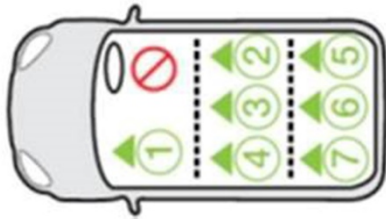

This car fitting list has been compiled in great detail. However, BabyStyle accepts no liability whatsoever with regard to any inaccuracies. For more information, contact your retailer.

It is highly recommended that at the time of purchase, you seek professional help from your retailer to ensure the car seat is installed correctly in your vehicle.

HYUNDAI

Car Model	Car Make & Model	Installation Direction	Seating Position Results						
		RF: Rearward-Facing	1	2	3	4	5	6	7
Getz	Hyundai Getz (2005 - 2011)	RF	N	Y	N	Y	-	-	-
i10	Hyundai i10 (2008 - 2013)	RF	N	N	N	N	-	-	-
i10	Hyundai i10 (2014>)	RF	N	Y	N	Y	-	-	-
i20	Hyundai i20 (2009 - 2014)	RF	N	N	N	N	-	-	-
i20	Hyundai i20 (2015>)	RF	N	Y	N	Y	-	-	-
i30	Hyundai i30 (2012 - 2014)	RF	N	Y	N	Y	-	-	-
i30	Hyundai i30 (2015>)	RF	N	Y	N	Y	-	-	-
i40	Hyundai i40 (2011>)	RF	N	Y	N	Y	-	-	-
ix20	Hyundai ix20 (2011>)	RF	N	Y	N	Y	-	-	-
ix35	Hyundai ix35 (2010>)	RF	N	Y	N	Y	-	-	-
i800/H1	Hyundai i800/H1 (2008>)	RF	N	Y	N	Y	N	N	N
Ioniq	Hyundai Ioniq (2016>)	RF	N	Y	N	Y	-	-	-
Genesis	Hyundai Genesis (2016>)	RF	N	Y	N	Y	-	-	-
Kona	Hyundai Kona (2017>)	RF	N	Y	N	Y	-	-	-
Santa Fe	Hyundai Santa Fe (2007 - 2012)	RF	N	Y	N	Y	N	-	N