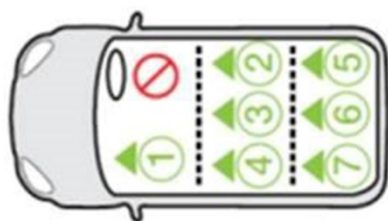

This car fitting list has been compiled in great detail. However, BabyStyle accepts no liability whatsoever with regard to any inaccuracies. For more information, contact your retailer.

It is highly recommended that at the time of purchase, you seek professional help from your retailer to ensure the car seat is installed correctly in your vehicle.

Citroen

Car Model	Car Make & Model	Installation Direction	Seating Position Results						
		RF: Rearward-Facing	1	2	3	4	5	6	7
Berlingo II	Citroen Berlingo II (2008>)	RF	N	Y	N	Y	-	-	-
Berlingo Multispace	Citroen Berlingo Multispace (2007>)	RF	N	Y	N	Y	N	-	N
C1	Citroen C1 (2006 - 2015))	RF	N	N	-	N	-	-	-
C1	Citroen C1 (2015>)	RF	N	N	-	N	-	-	-
C3	Citroen C3 5Dr (2005 - 2009)	RF	N	Y	N	Y	-	-	-
C3	Citroen C3 5Dr (2009 - 2016)	RF	N	Y	N	Y	-	-	-
C3 Picasso	Citroen C3 Picasso (2009>)	RF	N	N	N	N	-	-	-
C3	Citroen C3 5Dr (2017>)	RF	N	Y	N	Y	-	-	-
C3 Aircross	Citroen C3 Aircross (2017>)	RF	N	Y	N	Y	-	-	-
C4	Citroen C4 (2010>)	RF	N	Y	N	Y	-	-	-
C4 Picasso	Citroen C4 Picasso (2007 - 2014)	RF	N	Y	N	Y	-	-	-
C4 Picasso	Citroen C4 Picasso (2014>)	RF	N	N	Y	N	N	-	N
C4 Grand Picasso	Citroen C4 Grand Picasso (2014>)	RF	N	N	Y	N	N	-	N
C4 Grand Picasso	Citroen C4 G-Picasso (2007 - 2013)	RF	N	Y	N	Y	N	-	N
C5	Citroen C5 (2006 - 2008)	RF	N	Y	N	Y	-	-	-