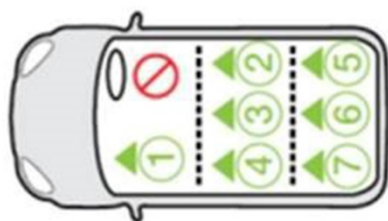

This car fitting list has been compiled in great detail. However, BabyStyle accepts no liability whatsoever with regard to any inaccuracies. For more information, contact your retailer.

It is highly recommended that at the time of purchase, you seek professional help from your retailer to ensure the car seat is installed correctly in your vehicle.

OPEL

Car Model	Car Make & Model	Installation Direction	Seating Position Results						
		RF: Rearward-Facing	1	2	3	4	5	6	7
Adam	Opel Adam (2013>)	RF	N	Y	-	Y	-	-	-
Agila	Opel Agila (2008>)	RF	N	Y	N	Y	-	-	-
Ampera	Opel Ampera (2011>)	RF	N	Y	-	Y	-	-	-
Antara	Opel Antara (2007 - 2015)	RF	N	Y	N	Y	-	-	-
Astra	Opel Astra (2004 - 2010)	RF	N	Y	N	Y	-	-	-
Astra	Opel Astra (2010 - 2016)	RF	N	Y	N	Y	-	-	-
Astra	Opel Astra Estate (2010 - 2016)	RF	N	Y	N	Y	-	-	-
Astra GTC	Opel Astra GTC (2011>)	RF	N	Y	N	Y	-	-	-
Astra	Opel Astra (2015>)	RF	N	Y	N	Y	-	-	-
Corsa	Opel Corsa D (2007 - 2014)	RF	N	Y	N	Y	-	-	-
Corsa	Opel Corsa 3 dr hatch (2006 - 2015)	RF	N	Y	N	Y	-	-	-
Corsa	Opel Corsa 5 dr (2006 - 2015)	RF	N	Y	N	Y	-	-	-
Corsa	Opel Corsa 5dr (2015>)	RF	N	Y	N	Y	-	-	-
Corsa	Opel Corsa VXR (2007 - 2014)	RF	N	Y	N	Y	-	-	-
Insignia	Opel Insignia Hatch (2009>)	RF	N	Y	N	Y	-	-	-