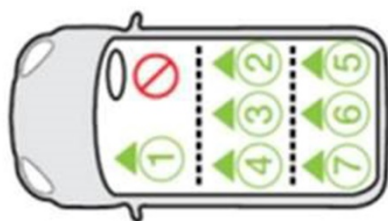

It is highly recommended that at the time of purchase, you seek professional help from your retailer to ensure the car seat is installed correctly in your vehicle.

MASERATI

Car Model	Car Make & Model	Installation Direction	Seating Position Results						
		RF: Rearward-Facing	1	2	3	4	5	6	7
Levante	Maserati Levante (2017>)	RF	N	Y	N	Y	-	-	-
Ghibli	Maserati Ghibli (2014>)	RF	N	Y	N	Y	-	-	-
Quattroporte	Maserati Quattroporte (2016>)	RF	N	Y	N	Y	-	-	-
Gran Turismo	Maserati Gran Turismo (2007>)	RF	N	N	N	N	-	-	-