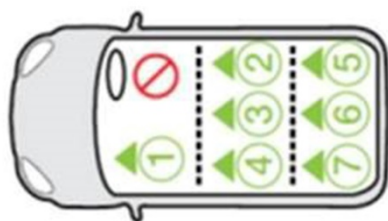

This car fitting list has been compiled in great detail. However, BabyStyle accepts no liability whatsoever with regard to any inaccuracies. For more information, contact your retailer.

It is highly recommended that at the time of purchase, you seek professional help from your retailer to ensure the car seat is installed correctly in your vehicle.

HONDA

Car Model	Car Make & Model	Installation Direction	Seating Position Results						
		RF: Rearward-Facing	1	2	3	4	5	6	7
Accord	Honda Accord Saloon (2008>)	RF	N	Y	N	Y	-	-	-
Accord Tourer	Honda Accord Tourer (2008>)	RF	N	Y	N	Y	-	-	-
Civic	Honda Civic (2012 - 2017)	RF	N	Y	N	Y	-	-	-
Civic	Honda Civic (2006 - 2011)	RF	N	Y	N	Y	-	-	-
Civic Hybrid	Honda Civic Hybrid Saloon (2006 - 2010)	RF	N	Y	N	Y	-	-	-
Civic Tourer	Honda Civic Tourer (2014>)	RF	N	Y	N	Y	-	-	-
Civic	Honda Civic (2017>)	RF	N	Y	N	Y	-	-	-
CR-V	Honda CR-V (2007 -2013)	RF	N	Y	N	Y	-	-	-
CR-V	Honda CR-V (2012>)	RF	N	Y	N	Y	-	-	-
Elysion	Honda Elysion (2012>)	RF	N	Y	-	Y	N	-	N
FRV	Honda FRV (2006 - 2011)	RF	N	Y	N	Y	-	-	-
HR-V	Honda HR-V (2015>)	RF	N	Y	N	Y	-	-	-
Insight	Honda Insight (2009>)	RF	N	N	N	N	-	-	-
Jazz	Honda Jazz (2002 - 2008)	RF	N	N	N	N	-	-	-
Jazz	Honda Jazz (2008 - 2015)	RF	N	Y	N	Y	-	-	-