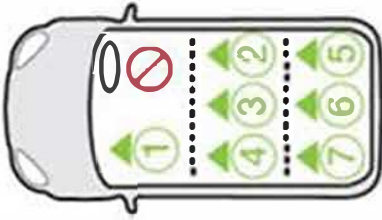

Seating position results are based on seating positions as per this diagram.

Please read the following warnings carefully

- The Duofix i-size Base should only be used with the Oyster Capsule infant car seat.
- This car fitting list has been compiled in great detail. However BabyStyle accepts no liability whatsoever with regard to any inaccuracies. The list is for guidance only. For more information, contact your retailer and / or the vehicle manufacturer..
- It is highly recommended that at the time of purchase, you seek professional help from your retailer to ensure the car seat is installed correctly in your vehicle.
- If possible, always fit the base in the rear seat of the vehicle. This is statistically safer.
- Do not use on a passenger seat with an active front airbag. This is illegal and extremely dangerous. You may be able to disconnect the airbag automatically or manually to comply with the law but always ensure that you refer to your vehicle handbook when doing so.
- If your vehicle has under floor storage compartment boxes, please consult your vehicle handbook or speak to your car dealer with regards to fitting.

- The Oyster Capsule Infant Car Seat is approved to regulation R129 for use in vehicles marked with the I-Size logo. They are compatible with the Duofix i-Size Base in the cars and seat positions within this list, providing isofix points are fitted.

- The Oyster Capsule Infant is also approved to regulation R44 to be used in a belted position.