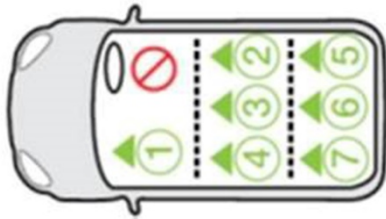

This car fitting list has been compiled in great detail. However, BabyStyle accepts no liability whatsoever with regard to any inaccuracies. For more information, contact your retailer.

It is highly recommended that at the time of purchase, you seek professional help from your retailer to ensure the car seat is installed correctly in your vehicle.

CHRYSLER

Car Model	Car Make & Model	Installation Direction	Seating Position Results						
		RF: Rearward-Facing	1	2	3	4	5	6	7
Grand Voyager	Chrysler Grand Voyager (2008>)	RF	N	Y	-	Y	N	N	N
300C	Chrysler 300C (2012>)	RF	N	Y	N	Y	-	-	-
Delta	Chrysler Delta (2007>)	RF	N	Y	N	Y	-	-	-
Ypsilon	Chrysler Ypsilon (2012>)	RF	N	Y	N	Y	-	-	-

*Please ensure you have read all the warnings on the front page of this document.