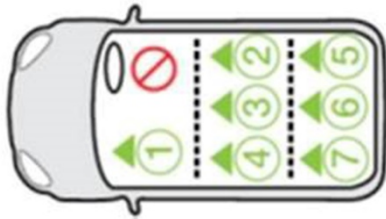

This car fitting list has been compiled in great detail. However, BabyStyle accepts no liability whatsoever with regard to any inaccuracies. For more information, contact your retailer.

It is highly recommended that at the time of purchase, you seek professional help from your retailer to ensure the car seat is installed correctly in your vehicle.

CADILLAC

Car Model	Car Make & Model	Installation Direction	Seating Position Results						
		RF: Rearward-Facing	1	2	3	4	5	6	7
BLS	Cadillac BLS (2006 - 2010)	RF	N	Y	N	Y	-	-	-

*Please ensure you have read all the warnings on the front page of this document.