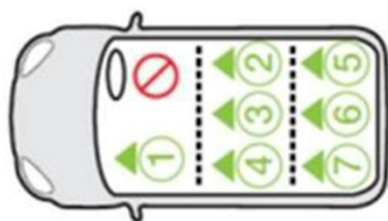

This car fitting list has been compiled in great detail. However, BabyStyle accepts no liability whatsoever with regard to any inaccuracies. For more information, contact your retailer.

It is highly recommended that at the time of purchase, you seek professional help from your retailer to ensure the car seat is installed correctly in your vehicle.

FIAT

Car Model	Car Make & Model	Installation Direction	Seating Position Results							
			RF: Rearward-Facing	1	2	3	4	5	6	7
124 Spider	FIAT 124 Spider (2016>)	RF	N	-	-	-	-	-	-	-
500	FIAT 500 (2008>)	RF	N	N	-	N	-	-	-	-
500C	FIAT 500 C (2009>)	RF	N	N	-	N	-	-	-	-
Abarth 500	FIAT Abarth 500 (2009>)	RF	N	N	-	N	-	-	-	-
Bravo	FIAT Bravo (2007>)	RF	N	Y	N	Y	-	-	-	-
500L	FIAT 500L (2013>)	RF	N	Y	N	Y	-	-	-	-
500X	FIAT 500X (2015>)	RF	N	Y	N	Y	-	-	-	-
Doblo	FIAT Doblo (2010>)	RF	N	Y	N	Y	-	-	-	-
Panda	FIAT Panda (2012>)	RF	N	N	N	N	-	-	-	-
Grande Punto	FIAT Grande Punto (2006>)	RF	N	N	N	N	-	-	-	-
Abarth Grande Punto	FIAT Abarth Grande Punto (2008 - 2011)	RF	N	N	N	N	-	-	-	-
Qubo	FIAT Qubo (2008>)	RF	N	Y	N	Y	-	-	-	-
Tipo	FIAT Tipo (2016>)	RF	N	Y	N	Y	-	-	-	-

*Please ensure you have read all the warnings on the front page of this document.