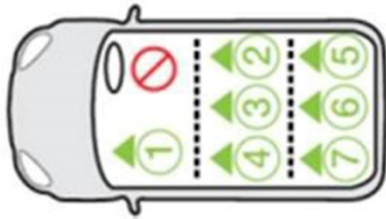

This car fitting list has been compiled in great detail. However, BabyStyle accepts no liability whatsoever with regard to any inaccuracies. For more information, contact your retailer.

It is highly recommended that at the time of purchase, you seek professional help from your retailer to ensure the car seat is installed correctly in your vehicle.

JEEP

Car Model	Car Make & Model	Installation Direction	Seating Position Results						
		RF: Rearward-Facing	1	2	3	4	5	6	7
Grand Cherokee	Jeep Grand Cherokee (2011>)	RF	N	Y	N	Y	-	-	-
Compass	Jeep Compass (2011>)	RF	N	Y	N	Y	-	-	-
Cherokee	Jeep Cherokee (2014>)	RF	N	Y	N	Y	-	-	-
Renegade	Jeep Renegade (2015>)	RF	N	Y	N	Y	-	-	-
Wrangler	Jeep Wrangler 5Dr (2007>)	RF	N	N	N	N	-	-	-

*Please ensure you have read all the warnings on the front page of this document.