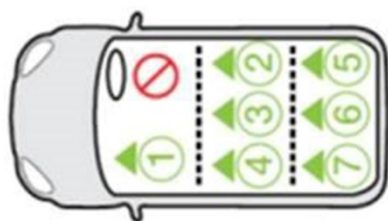

This car fitting list has been compiled in great detail. However, BabyStyle accepts no liability whatsoever with regard to any inaccuracies. For more information, contact your retailer.

It is highly recommended that at the time of purchase, you seek professional help from your retailer to ensure the car seat is installed correctly in your vehicle.

AUDI

Car Brand	Car Model	Car Make & Model	Installation Direction	Seating Position Results						
			RF: Rearward-Facing	1	2	3	4	5	6	7
Audi	A1	Audi A1 (2011>)	RF	N	N	N	N	-	-	-
Audi	A1	Audi A1 Sportback (2012>)	RF	N	N	N	N	-	-	-
Audi	A3	Audi A3 Hatch (2012>)	RF	Y	Y	N	Y	-	-	-
Audi	A3	Audi A3 (1996 - 2003)	RF	N	Y	N	Y	-	-	-
Audi	A3	Audi A3 (2004 - 2011)	RF	N	Y	N	Y	-	-	-
Audi	A3	Audi A3/S3 (2012>)	RF	Y	Y	N	Y	-	-	-
Audi	A3	Audi A3 e-Tron Sportback (2015>)	RF	Y	Y	N	Y	-	-	-
Audi	A3/S3	Audi A3/S3 Saloon (2014>)	RF	Y	Y	N	Y	-	-	-
Audi	A4	Audi A4 (2005 - 2009)	RF	N	Y	N	Y	-	-	-
Audi	A4/S4	Audi A4/S4 (2015>)	RF	N	Y	N	Y	-	-	-
Audi	A4	Audi A4 Avant (2016>)	RF	N	Y	N	Y	-	-	-
Audi	A4	Audi A4 Allroad (2008 - 2016)	RF	N	Y	N	Y	-	-	-
Audi	A4/S4	Audi A4/S4 Avant (2008 - 2016)	RF	N	Y	N	Y	-	-	-
Audi	A4/S4	Audi A4/S4 Saloon (2008 - 2016)	RF	N	Y	N	Y	-	-	-
Audi	A5/S5	Audi A5/S5 Coupe (2016>)	RF	N	Y	-	Y	-	-	-