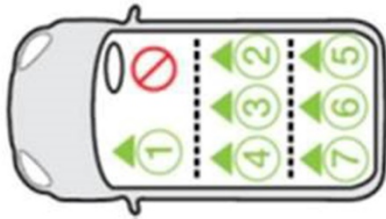

This car fitting list has been compiled in great detail. However, BabyStyle accepts no liability whatsoever with regard to any inaccuracies. For more information, contact your retailer.

It is highly recommended that at the time of purchase, you seek professional help from your retailer to ensure the car seat is installed correctly in your vehicle.

LANCIA

Car Model	Car Make & Model	Installation Direction	Seating Position Results						
		RF: Rearward-Facing	1	2	3	4	5	6	7
Thema	Lancia Thema (2012>)	RF	N	Y	N	Y	-	-	-
Voyager	Lancia Voyager (2010>)	RF	N	Y	-	Y	N	N	N
Delta	Lancia Delta (2011>)	RF	N	Y	N	Y	-	-	-
Ypsilon	Lancia Ypsilon (2012>)	RF	N	N	N	N	-	-	-

*Please ensure you have read all the warnings on the front page of this document.