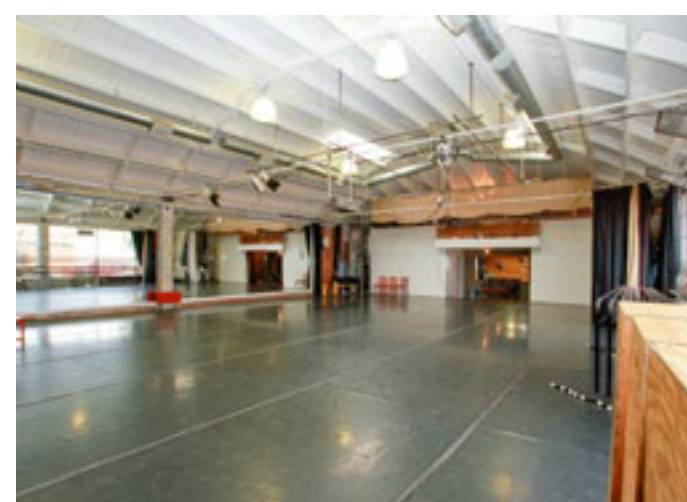

VIDEO PROJECTION CAPABILITIES*

- + Epson PowerLite HC 8350 3LCD with HDMI input
- + 10' x 14' screen plus 2 white walls

*house equipment subject to change. please inquire about updated equipment.